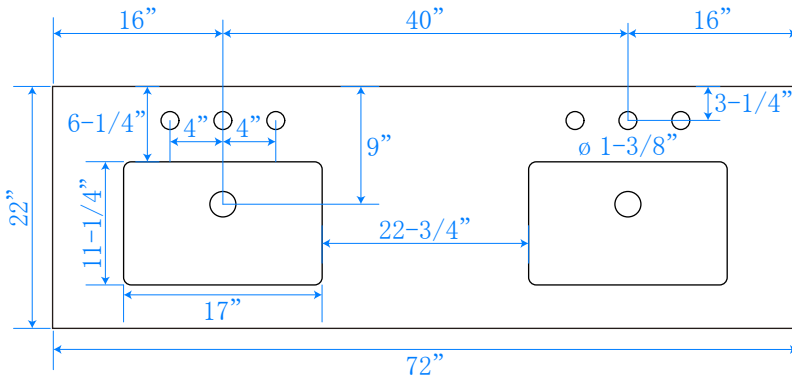

WYNDHAM COLLECTION

TOP VIEW OF VANITY CABINET

*Note: Due to high probability of breakage, the backsplash comes in two pieces, cut from same piece. All measurements are $\pm 1/4"$.

WC-2020-72-DBL-VCA3

WYNDHAM COLLECTION

Side splash is reversible.

Note: Due to high probability of breakage, the backsplash comes in two pieces, cut from the same piece. All measurements are $\pm 1/4$ ".

WC-VCA3-72-DBL-TOP