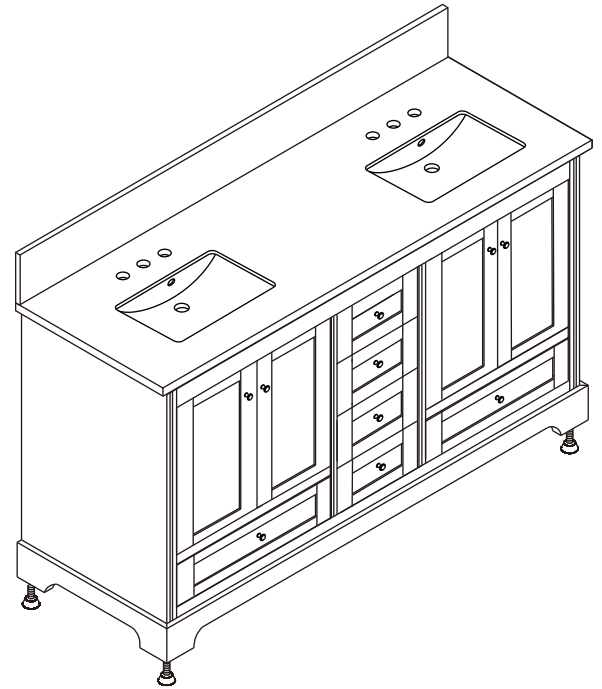

WYNDHAM COLLECTION

TOP VIEW OF VANITY CABINET

*Note: Due to high probability of breakage, the backsplash comes in two pieces, cut from same piece. All measurements are $\pm 1/4"$.

WC-2020-72-DBL-VCA3

WYNDHAM COLLECTION

Side splash is reversible.

Note: Due to high probability of breakage, the backsplash comes in two pieces, cut from the same piece. All measurements are $\pm 1/4$ ".

WC-VCA3-72-DBL-TOP