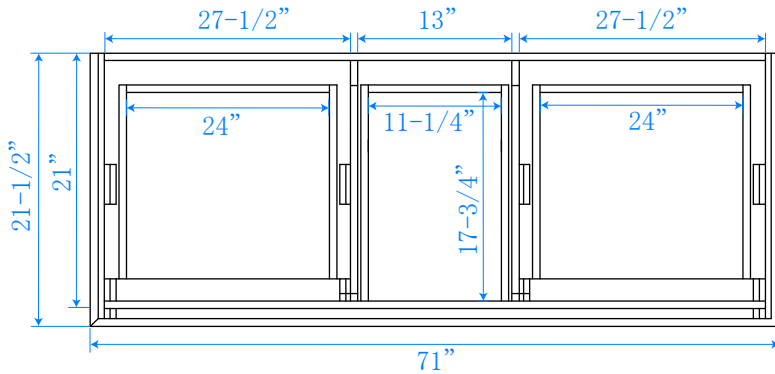

WYNDHAM COLLECTION

TOP VIEW OF VANITY CABINET

*Note: Due to high probability of breakage, the backsplash comes in two pieces, cut from same piece. All measurements are $\pm 1/4"$.

WC-2020-72-DBL-VCA3

WYNDHAM COLLECTION

Side splash is reversible.

Note: Due to high probability of breakage, the backsplash comes in two pieces, cut from the same piece. All measurements are $\pm 1/4$ ".

WC-VCA3-72-DBL-TOP