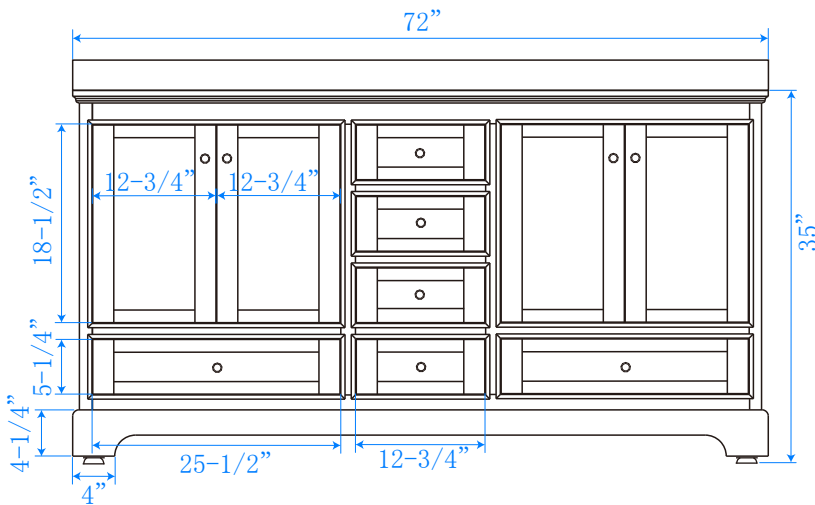

WYNDHAM COLLECTION

TOP VIEW OF VANITY CABINET

*Note: Due to high probability of breakage, the backsplash comes in two pieces, cut from same piece. All measurements are $\pm 1/4"$.

WC-2020-72-DBL-VCA3

WYNDHAM COLLECTION

Side splash is reversible.

Note: Due to high probability of breakage, the backsplash comes in two pieces, cut from the same piece. All measurements are $\pm 1/4$ ".

WC-VCA3-72-DBL-TOP