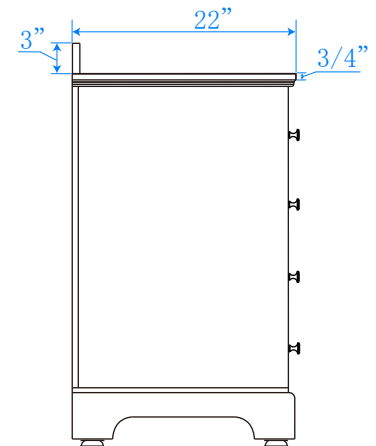

WYNDHAM COLLECTION

TOP VIEW OF VANITY CABINET

*Note: Due to high probability of breakage, the backsplash comes in two pieces, cut from same piece. All measurements are $\pm 1/4"$.

WC-2020-72-DBL-VCA3

WYNDHAM COLLECTION

Side splash is reversible.

Note: Due to high probability of breakage, the backsplash comes in two pieces, cut from the same piece. All measurements are $\pm 1/4$ ".

WC-VCA3-72-DBL-TOP