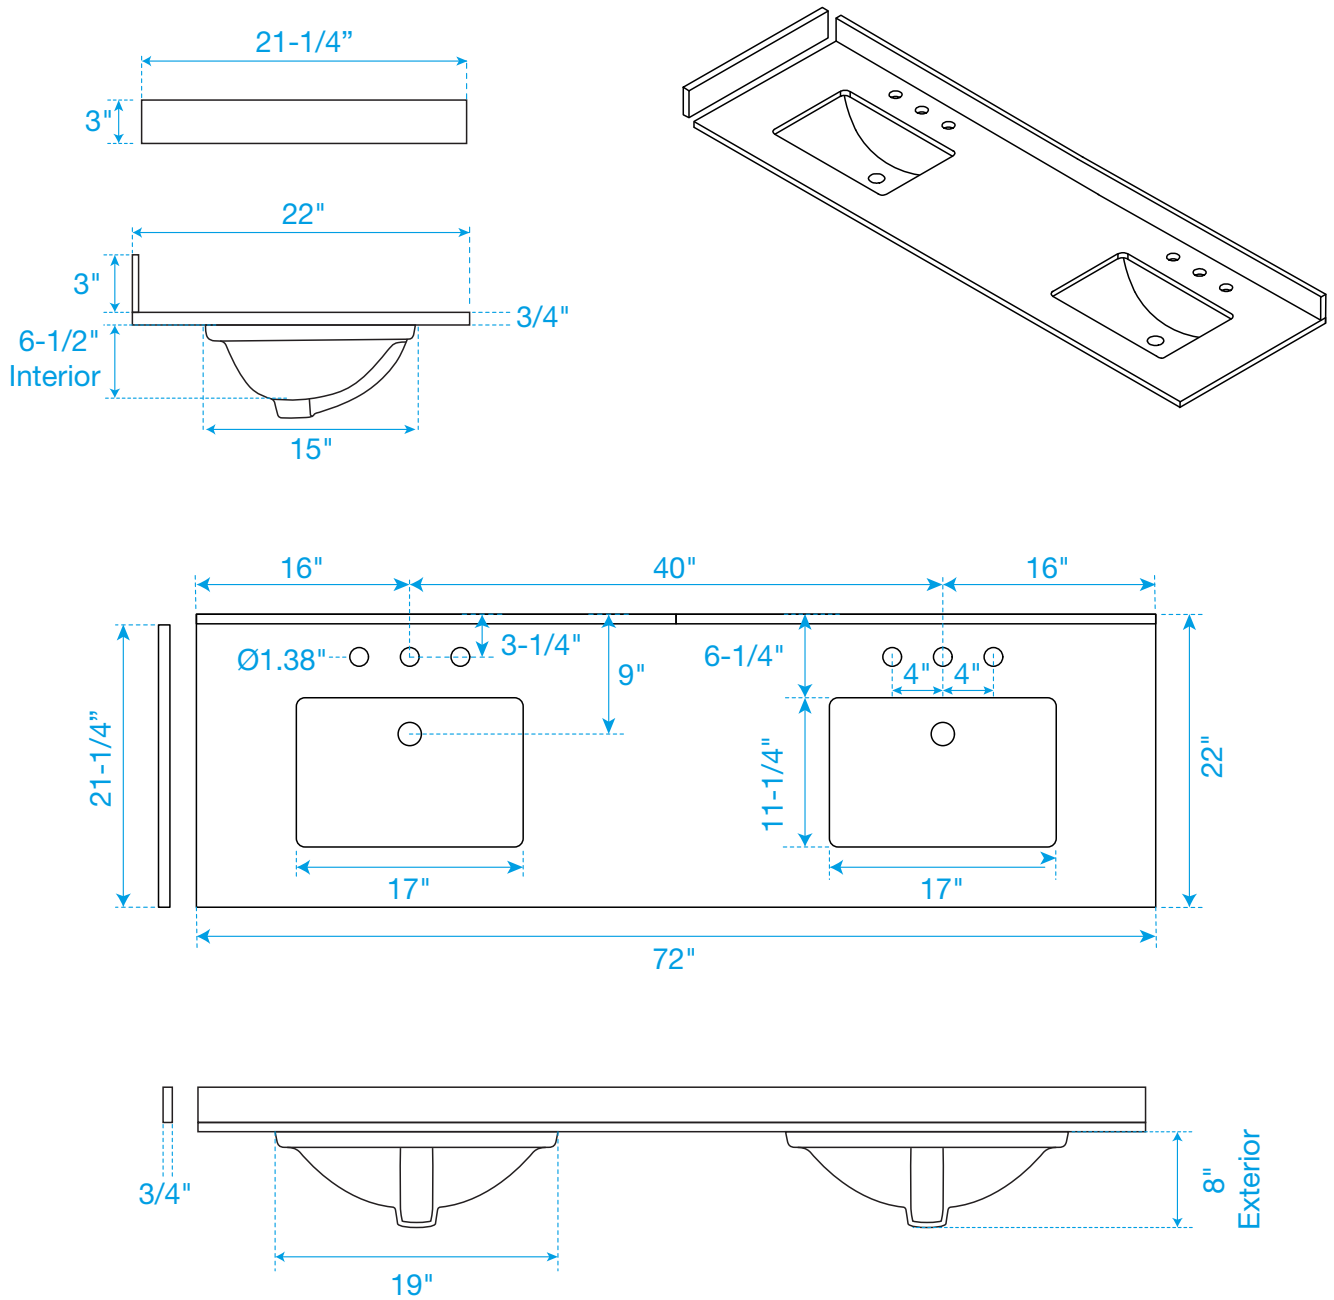

WYNDHAM COLLECTION

TOP VIEW OF VANITY CABINET

*Note: Due to high probability of breakage, the backsplash comes in two pieces, cut from same piece. All measurements are $\pm 1/4"$.

WC-2020-72-DBL-VCA3

WYNDHAM COLLECTION

Side splash is reversible.

Note: Due to high probability of breakage, the backsplash comes in two pieces, cut from the same piece. All measurements are $\pm 1/4$ ".

WC-VCA3-72-DBL-TOP