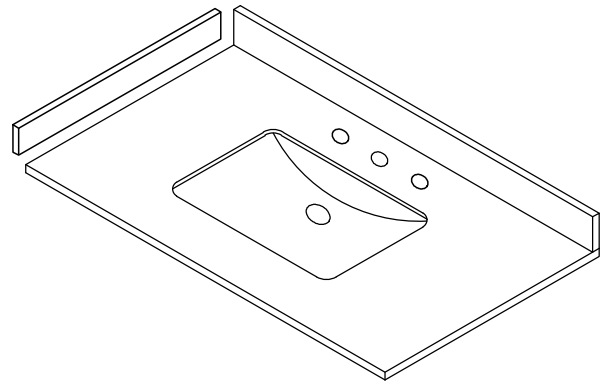

WYNDHAM COLLECTION

TOP VIEW OF VANITY CABINET

*Note: All measurements are $\pm 1/4"$

WC-2020-36-SGL-VCA3

WYNDHAM COLLECTION

Side splash is reversible.
Note: All measurements are $\pm 1/4"$.

WC-VCA3-36-SGL-TOP