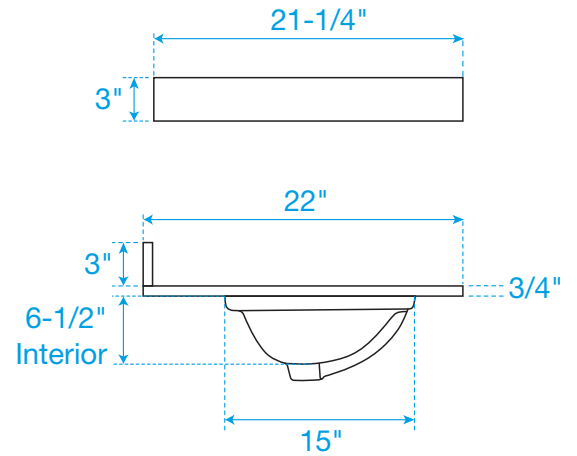

WYNDHAM COLLECTION

TOP VIEW OF VANITY CABINET

*Note: All measurements are $\pm 1/4"$

WC-2020-36-SGL-VCA3

WYNDHAM COLLECTION

Side splash is reversible.
Note: All measurements are $\pm 1/4"$.

WC-VCA3-36-SGL-TOP