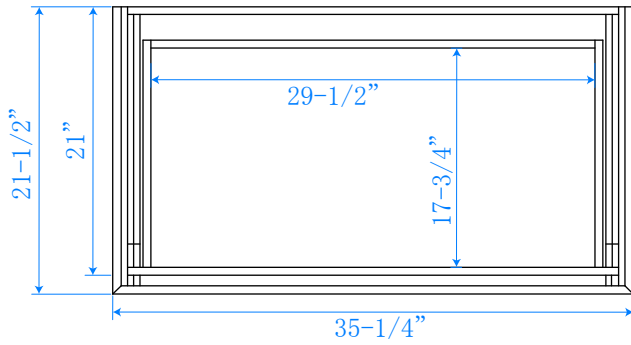

WYNDHAM COLLECTION

TOP VIEW OF VANITY CABINET

*Note: All measurements are $\pm 1/4"$

WC-2020-36-SGL-VCA3

WYNDHAM COLLECTION

Side splash is reversible.
Note: All measurements are $\pm 1/4"$.

WC-VCA3-36-SGL-TOP