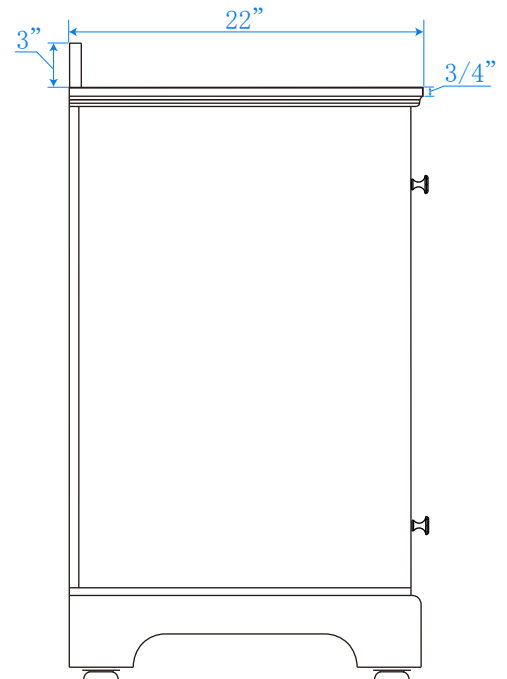

WYNDHAM COLLECTION

TOP VIEW OF VANITY CABINET

*Note: All measurements are $\pm 1/4"$

WC-2020-36-SGL-VCA3

WYNDHAM COLLECTION

Side splash is reversible.
Note: All measurements are $\pm 1/4"$.

WC-VCA3-36-SGL-TOP