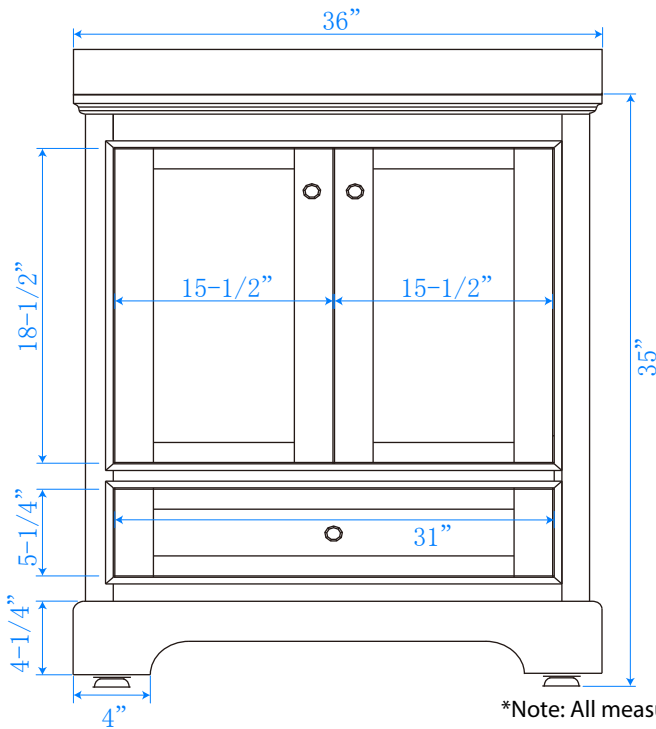

WYNDHAM COLLECTION

TOP VIEW OF VANITY CABINET

*Note: All measurements are $\pm 1/4"$

WC-2020-36-SGL-VCA3

WYNDHAM COLLECTION

Side splash is reversible.
Note: All measurements are $\pm 1/4"$.

WC-VCA3-36-SGL-TOP