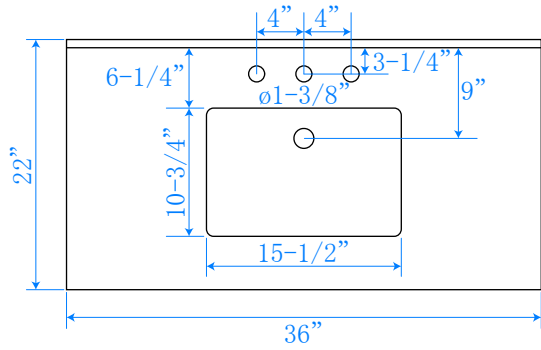

WYNDHAM COLLECTION

TOP VIEW OF VANITY CABINET

*Note: All measurements are $\pm 1/4"$

WC-2020-36-SGL-VCA3

WYNDHAM COLLECTION

Side splash is reversible.
Note: All measurements are $\pm 1/4"$.

WC-VCA3-36-SGL-TOP