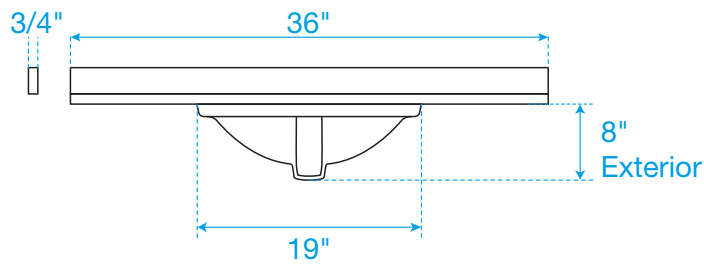

WYNDHAM COLLECTION

TOP VIEW OF VANITY CABINET

*Note: All measurements are $\pm 1/4"$

WC-2020-36-SGL-VCA3

WYNDHAM COLLECTION

Side splash is reversible.
Note: All measurements are $\pm 1/4"$.

WC-VCA3-36-SGL-TOP