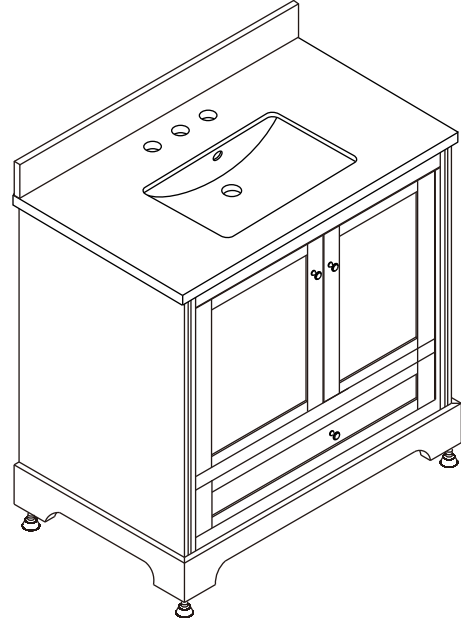

WYNDHAM COLLECTION

TOP VIEW OF VANITY CABINET

*Note: All measurements are $\pm 1/4"$

WC-2020-36-SGL-VCA3

WYNDHAM COLLECTION

Side splash is reversible.
Note: All measurements are $\pm 1/4"$.

WC-VCA3-36-SGL-TOP