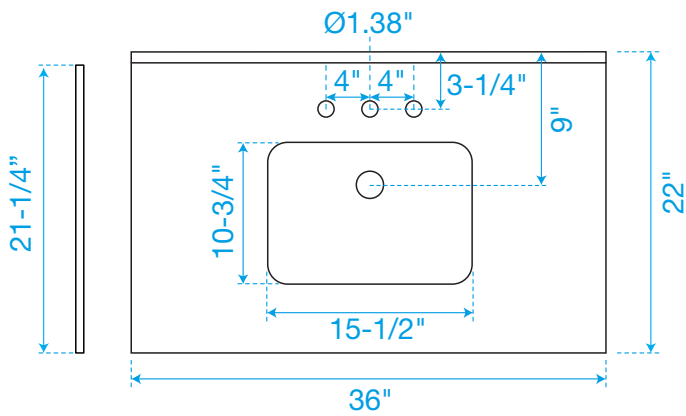

WYNDHAM COLLECTION

TOP VIEW OF VANITY CABINET

*Note: All measurements are $\pm 1/4"$

WC-2020-36-SGL-VCA3

WYNDHAM COLLECTION

Side splash is reversible.
Note: All measurements are $\pm 1/4"$.

WC-VCA3-36-SGL-TOP