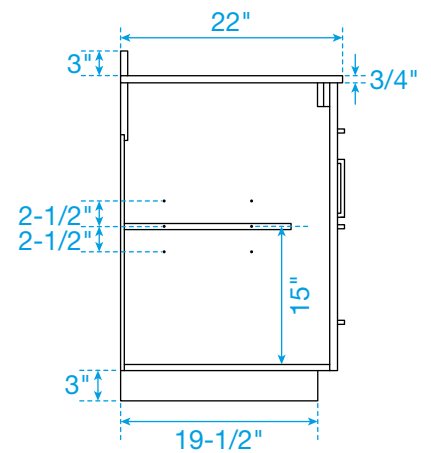

WYNDHAM COLLECTION

TOP VIEW OF VANITY CABINET

*Note: Due to high probability of breakage, the backsplash comes in two pieces, cut from the same piece. All measurements are $\pm 1/4$ ".

WC-7474-72-DBL-VCA3