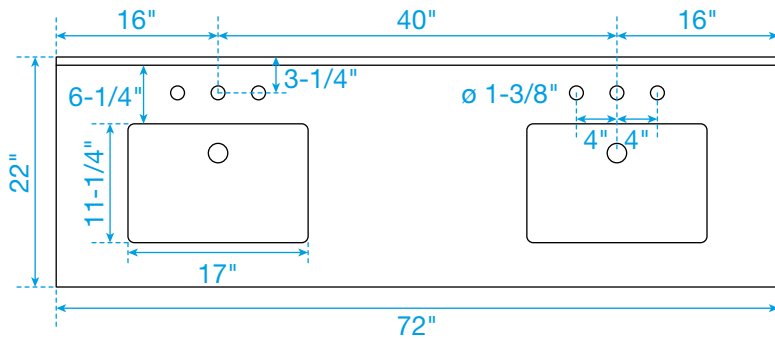

WYNDHAM COLLECTION

TOP VIEW OF VANITY CABINET

*Note: Due to high probability of breakage, the backsplash comes in two pieces, cut from the same piece. All measurements are $\pm 1/4$ ".

WC-7474-72-DBL-VCA3