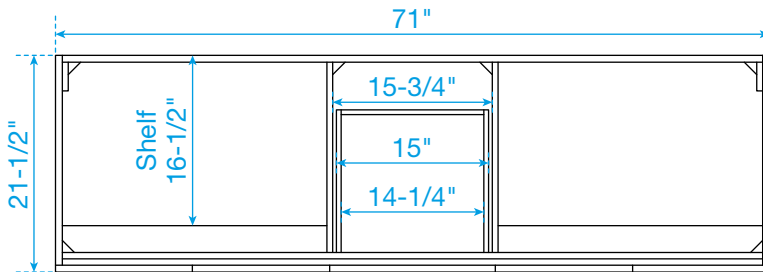

WYNDHAM COLLECTION

TOP VIEW OF VANITY CABINET

*Note: Due to high probability of breakage, the backsplash comes in two pieces, cut from the same piece. All measurements are $\pm 1/4$ ".

WC-7474-72-DBL-VCA3