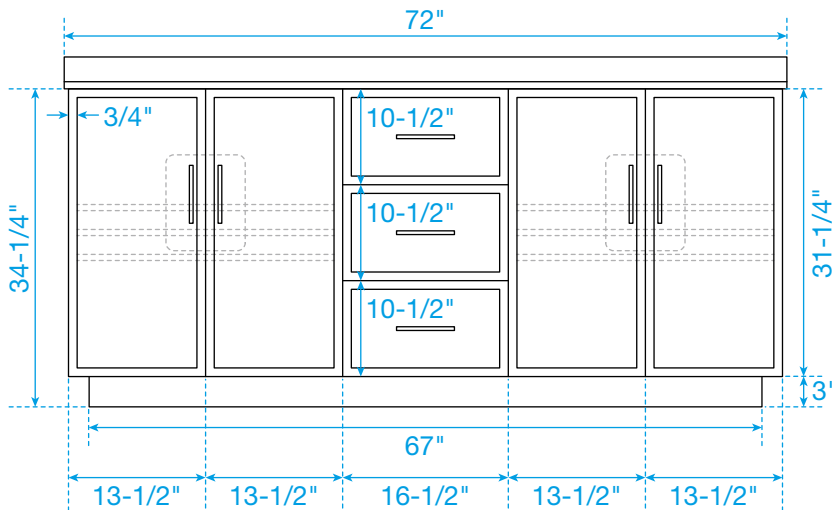

WYNDHAM COLLECTION

TOP VIEW OF VANITY CABINET

*Note: Due to high probability of breakage, the backsplash comes in two pieces, cut from the same piece. All measurements are $\pm 1/4$ ".

WC-7474-72-DBL-VCA3