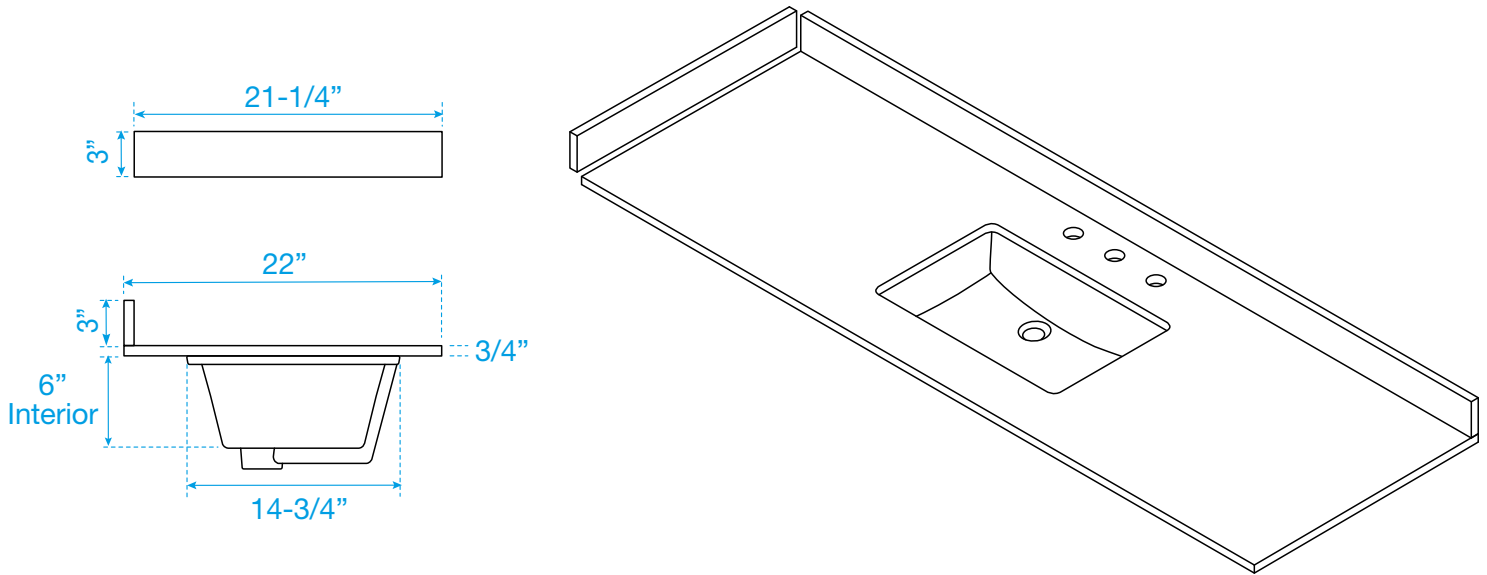

# WYNDHAM COLLECTION

TOP VIEW OF VANITY CABINET

\*Note: Due to high probability of breakage, the backsplash comes in two pieces, cut from the same piece. All measurements are  $\pm 1/4"$ .

WC-2424-66-SGL  
Quartz

# WYNDHAM COLLECTION

Note: Side splash is reversible. Due to high probability of breakage, the backsplash comes in two pieces, cut from the same piece. All measurements are  $\pm 1/4$ ".

WC-QC3-66-SGL-TOP