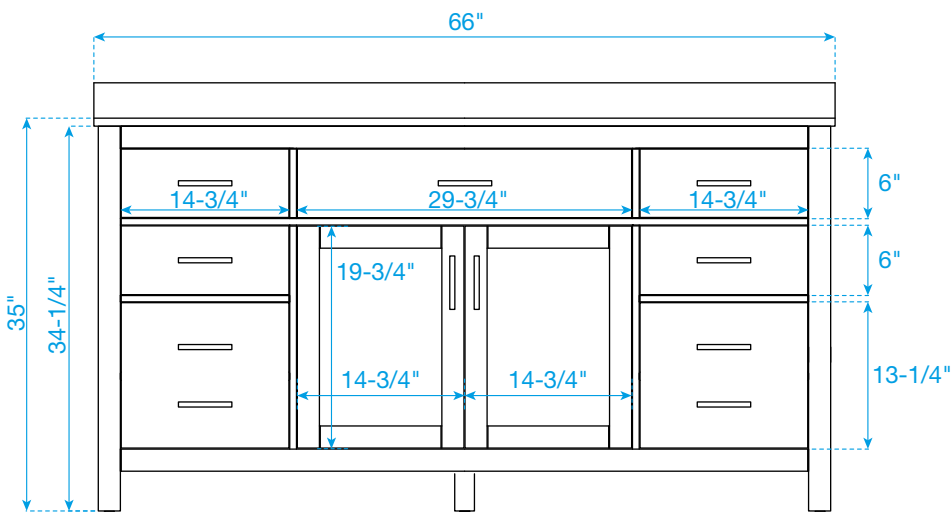

# WYNDHAM COLLECTION

TOP VIEW OF VANITY CABINET

\*Note: Due to high probability of breakage, the backsplash comes in two pieces, cut from the same piece. All measurements are  $\pm 1/4"$ .

WC-2424-66-SGL  
Quartz

# WYNDHAM COLLECTION

Note: Side splash is reversible. Due to high probability of breakage, the backsplash comes in two pieces, cut from the same piece. All measurements are  $\pm 1/4$ ".

WC-QC3-66-SGL-TOP