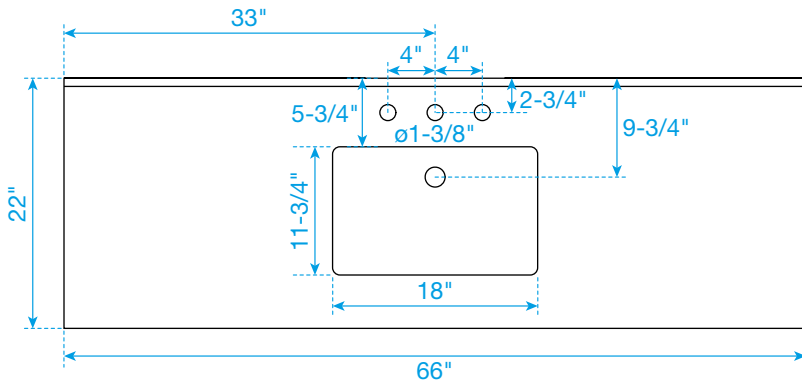

# WYNDHAM COLLECTION

TOP VIEW OF VANITY CABINET

\*Note: Due to high probability of breakage, the backsplash comes in two pieces, cut from the same piece. All measurements are  $\pm 1/4"$ .

WC-2424-66-SGL  
Quartz

# WYNDHAM COLLECTION

Note: Side splash is reversible. Due to high probability of breakage, the backsplash comes in two pieces, cut from the same piece. All measurements are  $\pm 1/4$ ".

WC-QC3-66-SGL-TOP