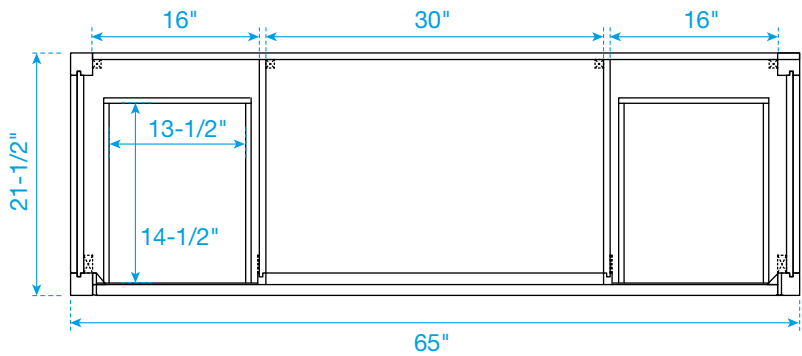

# WYNDHAM COLLECTION

TOP VIEW OF VANITY CABINET

\*Note: Due to high probability of breakage, the backsplash comes in two pieces, cut from the same piece. All measurements are  $\pm 1/4"$ .

WC-2424-66-SGL  
Quartz

# WYNDHAM COLLECTION

Note: Side splash is reversible. Due to high probability of breakage, the backsplash comes in two pieces, cut from the same piece. All measurements are  $\pm 1/4$ ".

WC-QC3-66-SGL-TOP