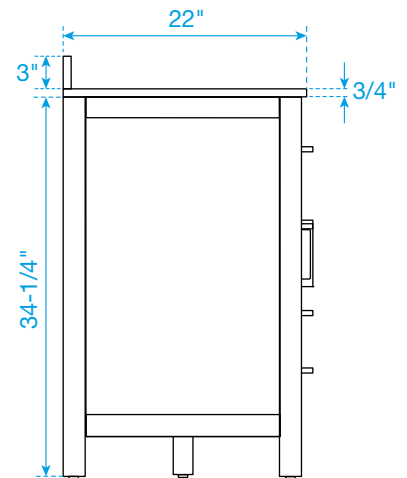

# WYNDHAM COLLECTION

TOP VIEW OF VANITY CABINET

\*Note: Due to high probability of breakage, the backsplash comes in two pieces, cut from the same piece. All measurements are  $\pm 1/4"$ .

WC-2424-66-SGL  
Quartz

# WYNDHAM COLLECTION

Note: Side splash is reversible. Due to high probability of breakage, the backsplash comes in two pieces, cut from the same piece. All measurements are  $\pm 1/4$ ".

WC-QC3-66-SGL-TOP