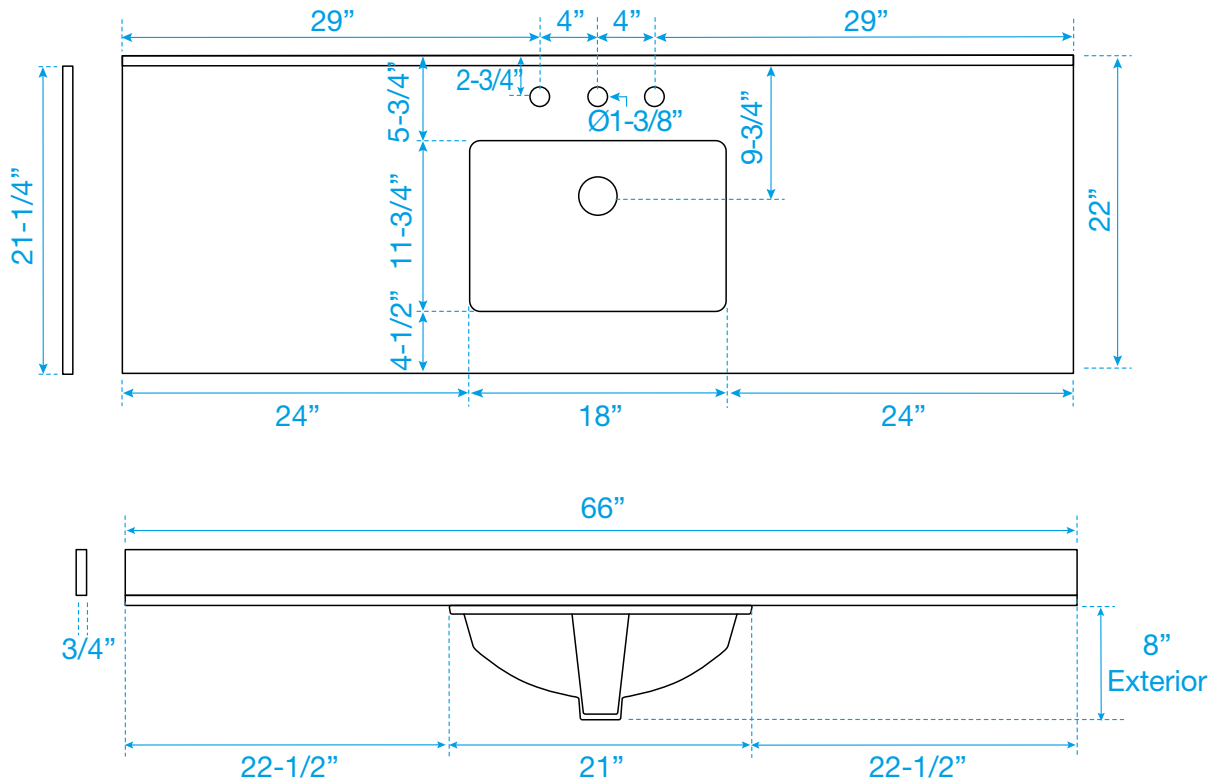

# WYNDHAM COLLECTION

TOP VIEW OF VANITY CABINET

\*Note: Due to high probability of breakage, the backsplash comes in two pieces, cut from the same piece. All measurements are  $\pm 1/4"$ .

WC-2424-66-SGL  
Quartz

# WYNDHAM COLLECTION

Note: Side splash is reversible. Due to high probability of breakage, the backsplash comes in two pieces, cut from the same piece. All measurements are  $\pm 1/4$ ".

WC-QC3-66-SGL-TOP