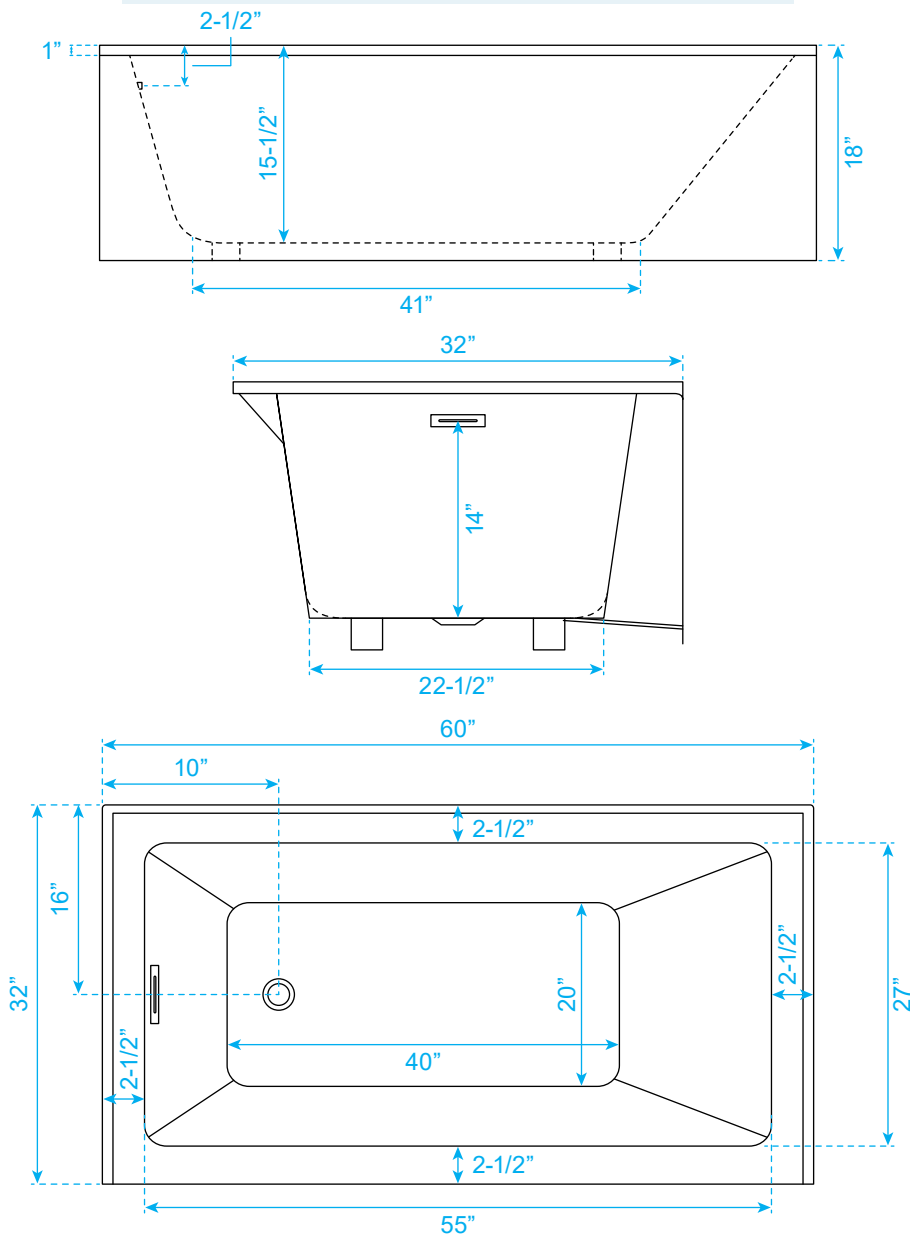

# WYNDHAM COLLECTION

Installation - 3 Wall Alcove  
Exterior Size - 60"L x 32"W x 18"H  
Interior Size - 55"L x 27"W x 15-1/2"H  
Depth at Drain - 15-1/2"  
Drain To Overflow - 14"  
Maximum Fill - 59 Gallons  
Backrest Slope Angle - 25 Degrees  
Other Side Slope Angle - 10 Degrees

*\*NOTE - All Measurements are  $\pm 1/2$ "*

*This product is ADA Compliant when installed to ADA Standards for Accessible Design. Tub design features 18 inch height for ADA compliance.*

WC-BTE-6032L-18