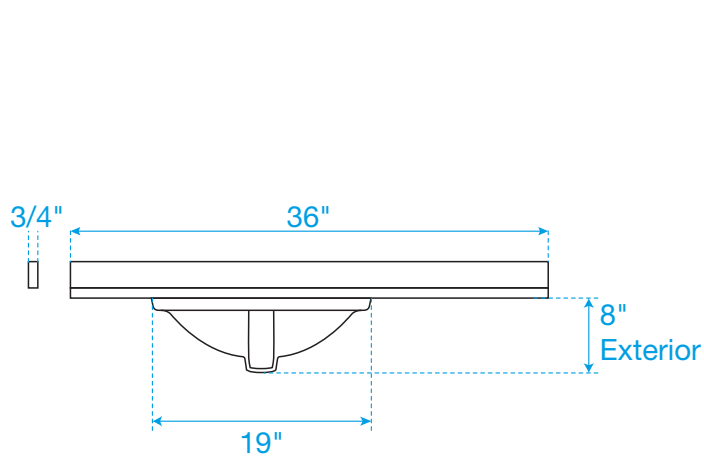

WYNDHAM COLLECTION

Note: Side splash is reversible. All measurements are $\pm 1/4"$.

WC-QCB-36-SGL-TOP
UMSQ