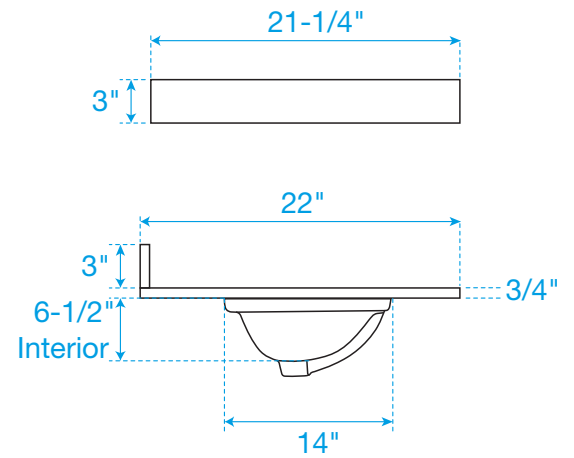

WYNDHAM COLLECTION

Note: Side splash is reversible. All measurements are $\pm 1/4"$.

WC-QCB-36-SGL-TOP
UMSQ