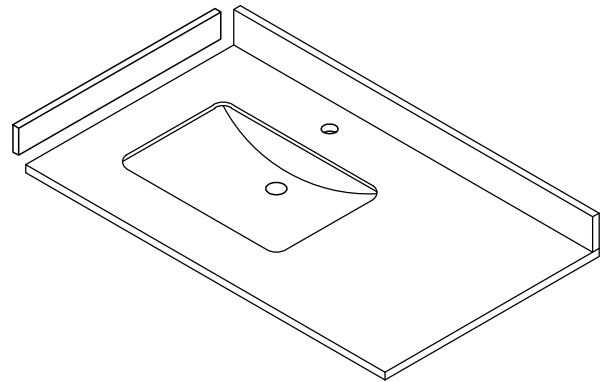

WYNDHAM COLLECTION

Note: Side splash is reversible. All measurements are $\pm 1/4"$.

WC-QCB-36-SGL-TOP
UMSQ