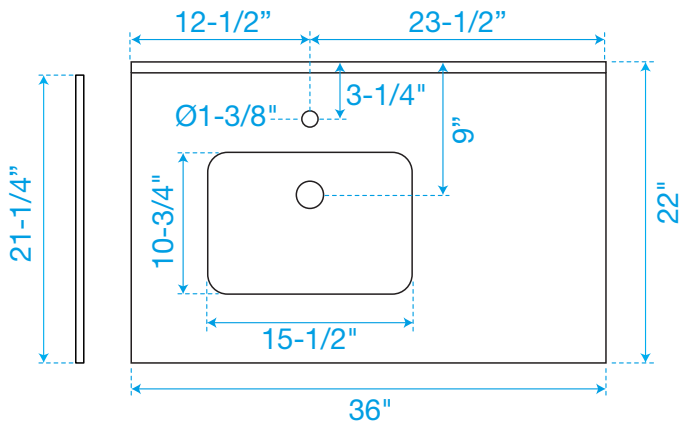

WYNDHAM COLLECTION

Note: Side splash is reversible. All measurements are $\pm 1/4"$.

WC-QCB-36-SGL-TOP
UMSQ