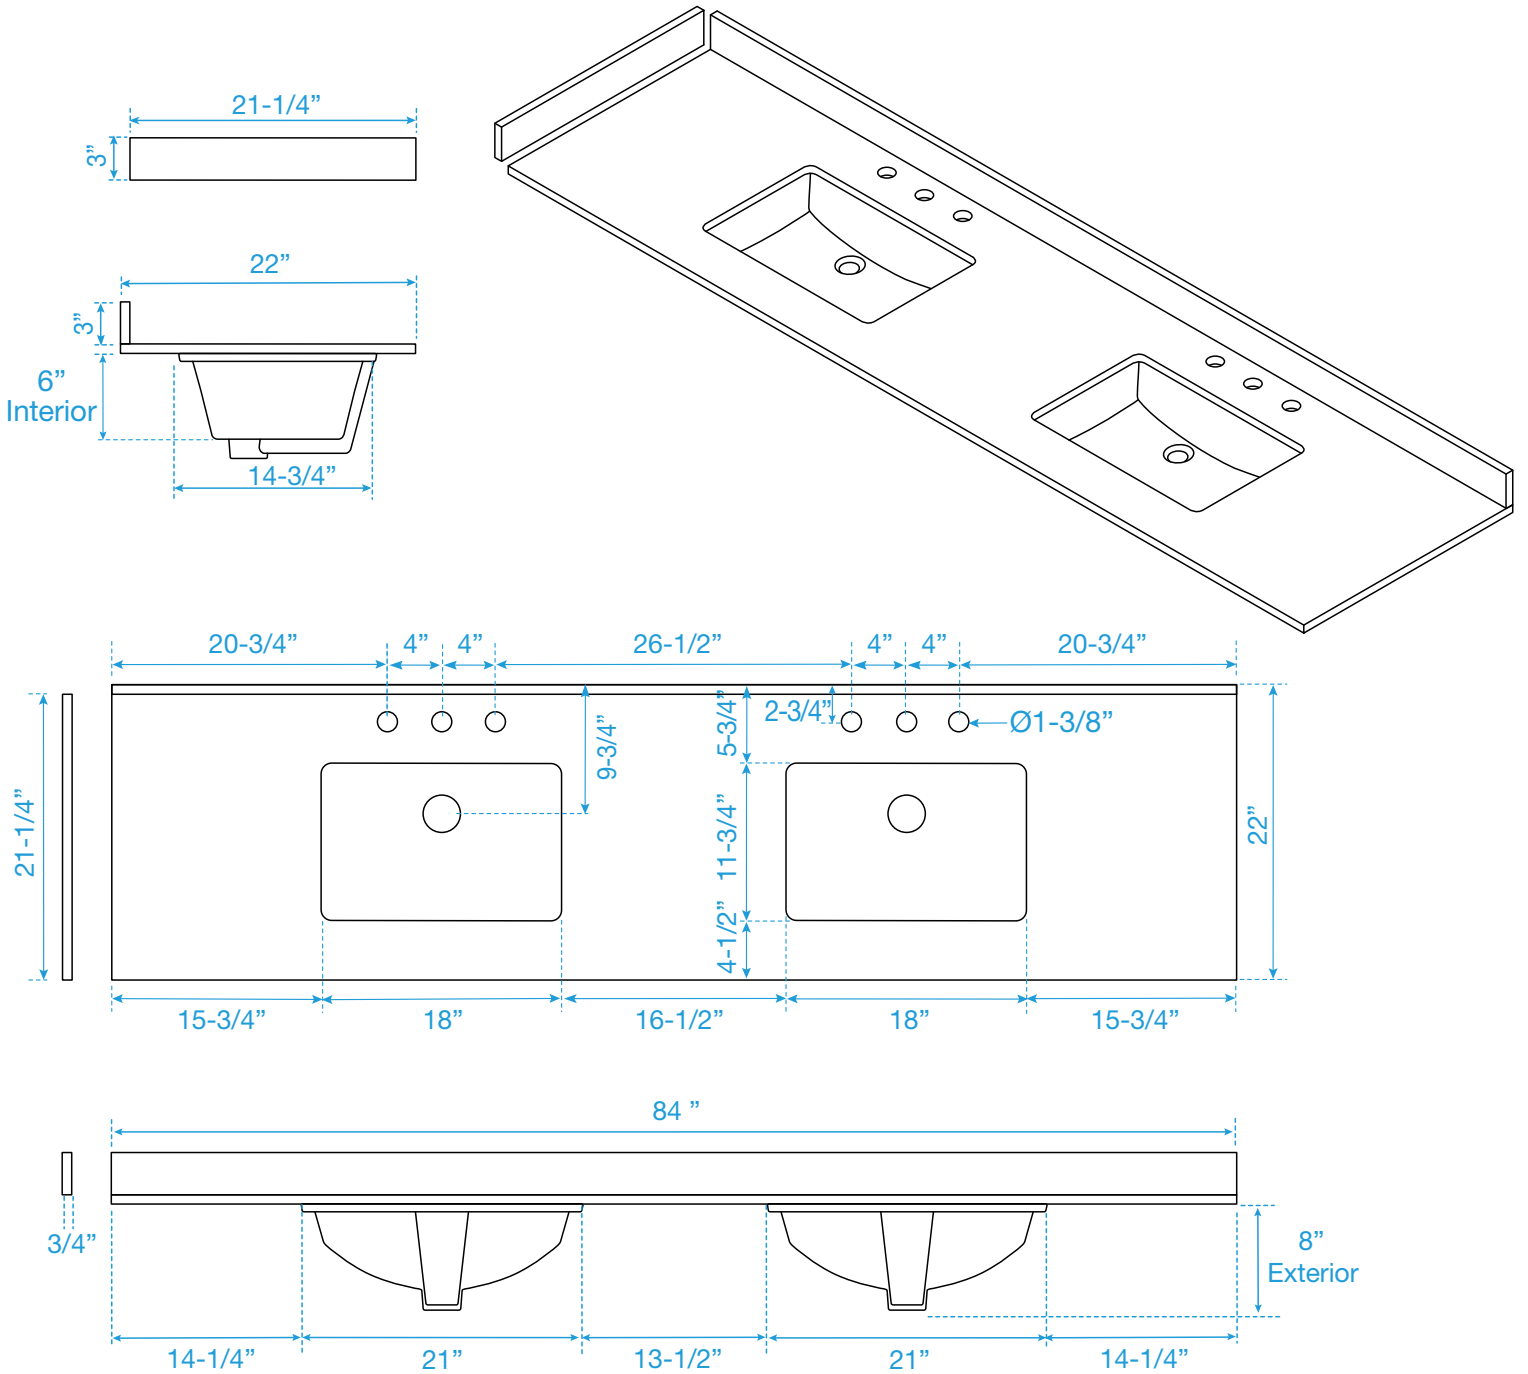

# WYNDHAM COLLECTION

Note: Side splash is reversible. Due to high probability of breakage, the backsplash comes in two pieces, cut from the same piece. All measurements are  $\pm 1/4\text{'}$ .

WC-QC3-84-DBL-TOP