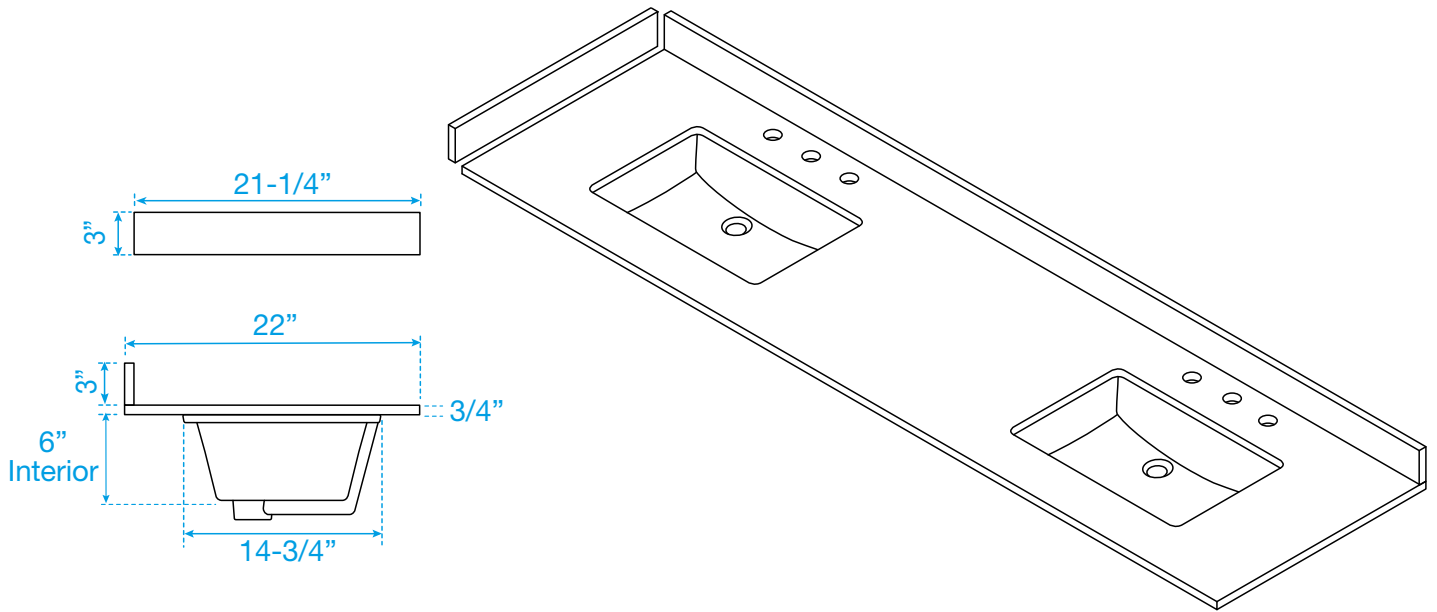

WYNDHAM COLLECTION

Note: Side splash is reversible. Due to high probability of breakage, the backsplash comes in two pieces, cut from the same piece. All measurements are $\pm 1/4$ ".

WC-QC3-80-DBL-TOP