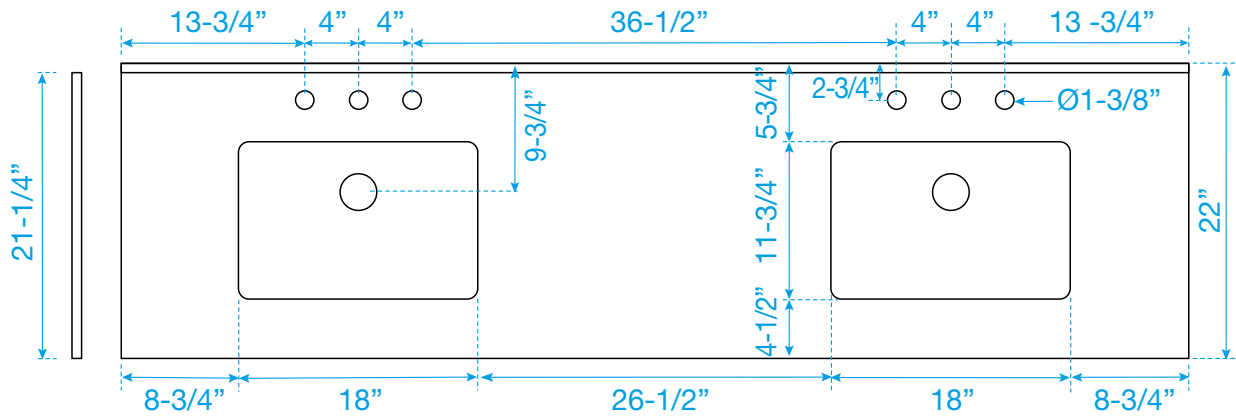

WYNDHAM COLLECTION

Note: Side splash is reversible. Due to high probability of breakage, the backsplash comes in two pieces, cut from the same piece. All measurements are $\pm 1/4$ ".

WC-QC3-80-DBL-TOP