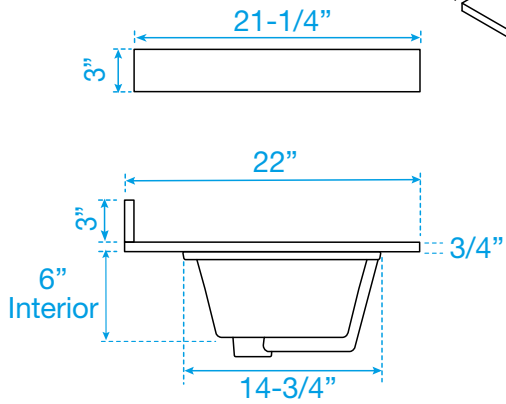

WYNDHAM COLLECTION

Note: Side splash is reversible. Due to high probability of breakage, the backsplash comes in two pieces, cut from the same piece. All measurements are $\pm 1/4$ ".

WC-QC3-80-DBL-TOP