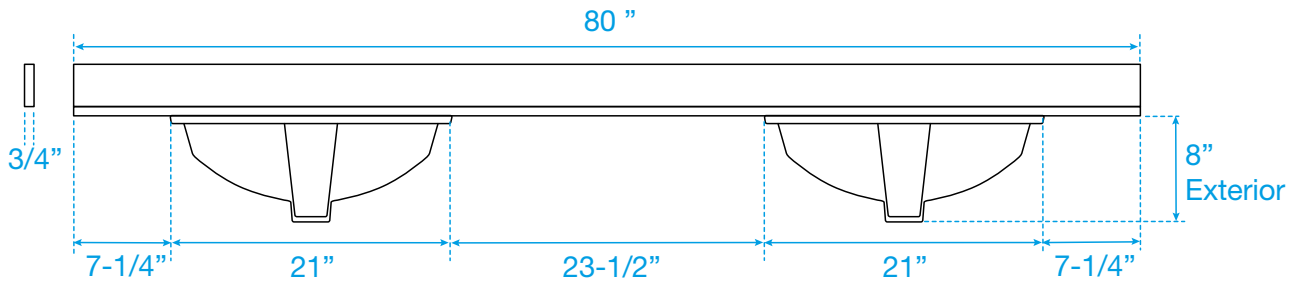

WYNDHAM COLLECTION

Note: Side splash is reversible. Due to high probability of breakage, the backsplash comes in two pieces, cut from the same piece. All measurements are $\pm 1/4$ ".

WC-QC3-80-DBL-TOP