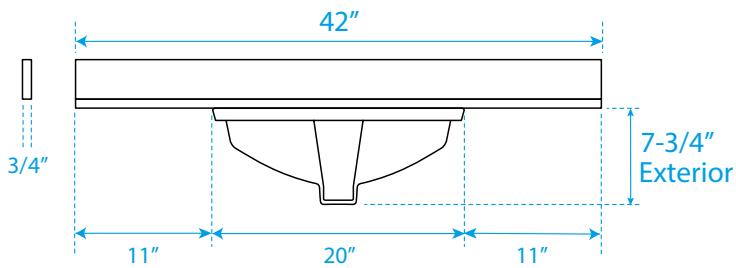

# WYNDHAM COLLECTION

Note: Side splash is reversible. All measurements are  $\pm 1/4"$ .

WC-QC3-42-SGL-TOP