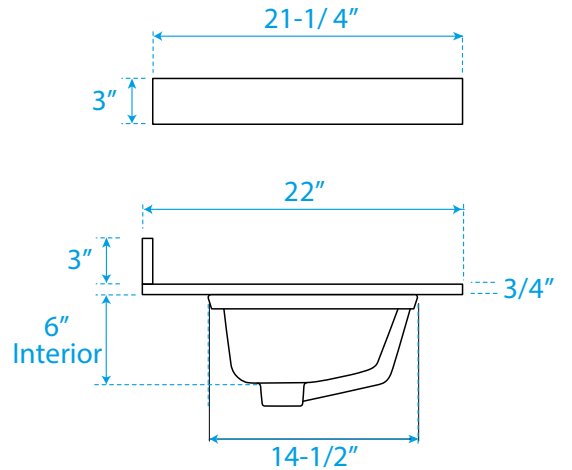

# WYNDHAM COLLECTION

Note: Side splash is reversible. All measurements are  $\pm 1/4"$ .

WC-QC3-42-SGL-TOP