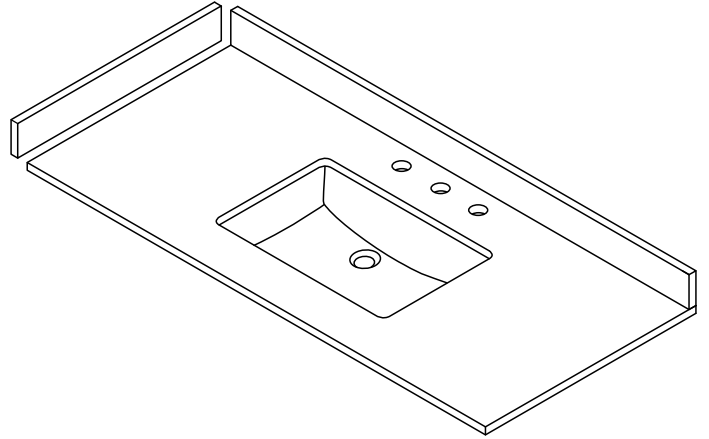

# WYNDHAM COLLECTION

Note: Side splash is reversible. All measurements are  $\pm 1/4"$ .

WC-QC3-42-SGL-TOP