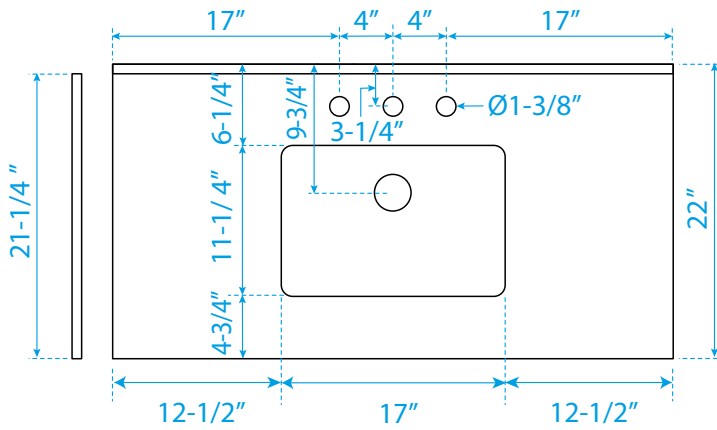

# WYNDHAM COLLECTION

Note: Side splash is reversible. All measurements are  $\pm 1/4"$ .

WC-QC3-42-SGL-TOP