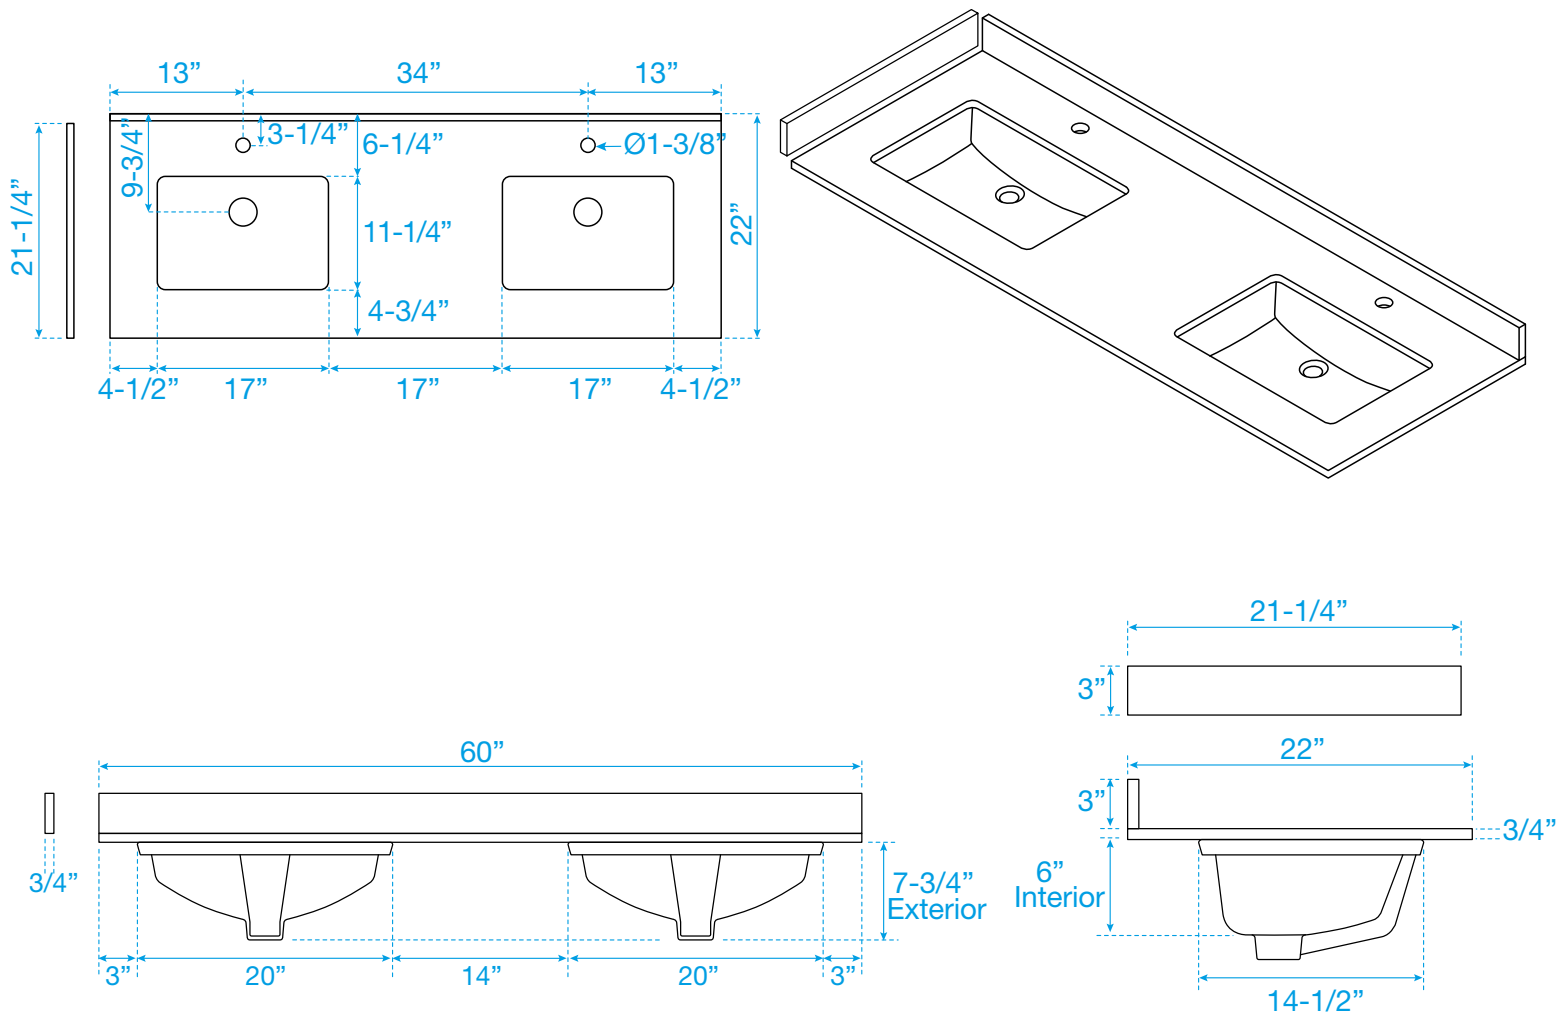

WYNDHAM COLLECTION

Note: Side splash is reversible. Due to high probability of breakage, the backsplash comes in two pieces, cut from the same piece. All measurements are $\pm 1/4$ ".

WC-QC1-60-DBL-TOP