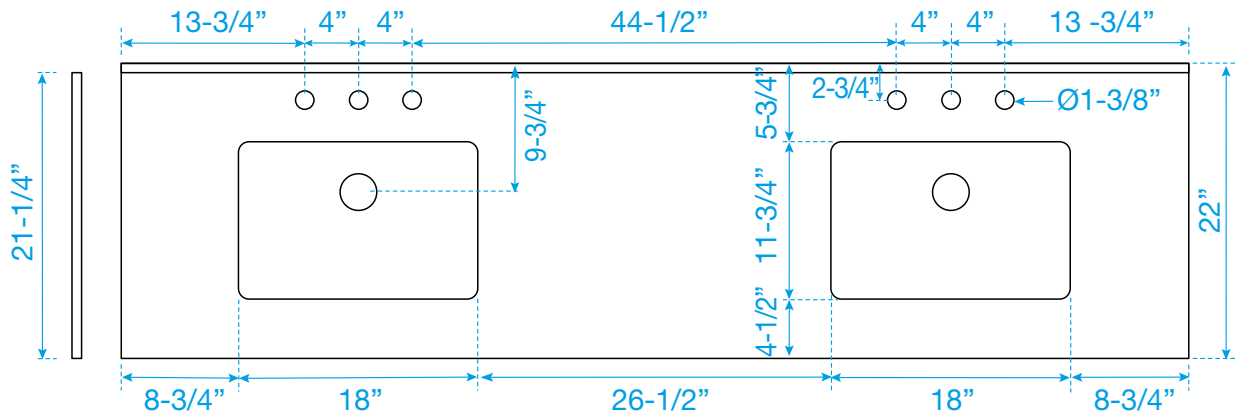

# WYNDHAM COLLECTION

Note: Side splash is reversible. Due to high probability of breakage, the backsplash comes in two pieces, cut from the same piece. All measurements are  $\pm 1/4\text{"}$ .

WC-QC3-80-DBL-TOP