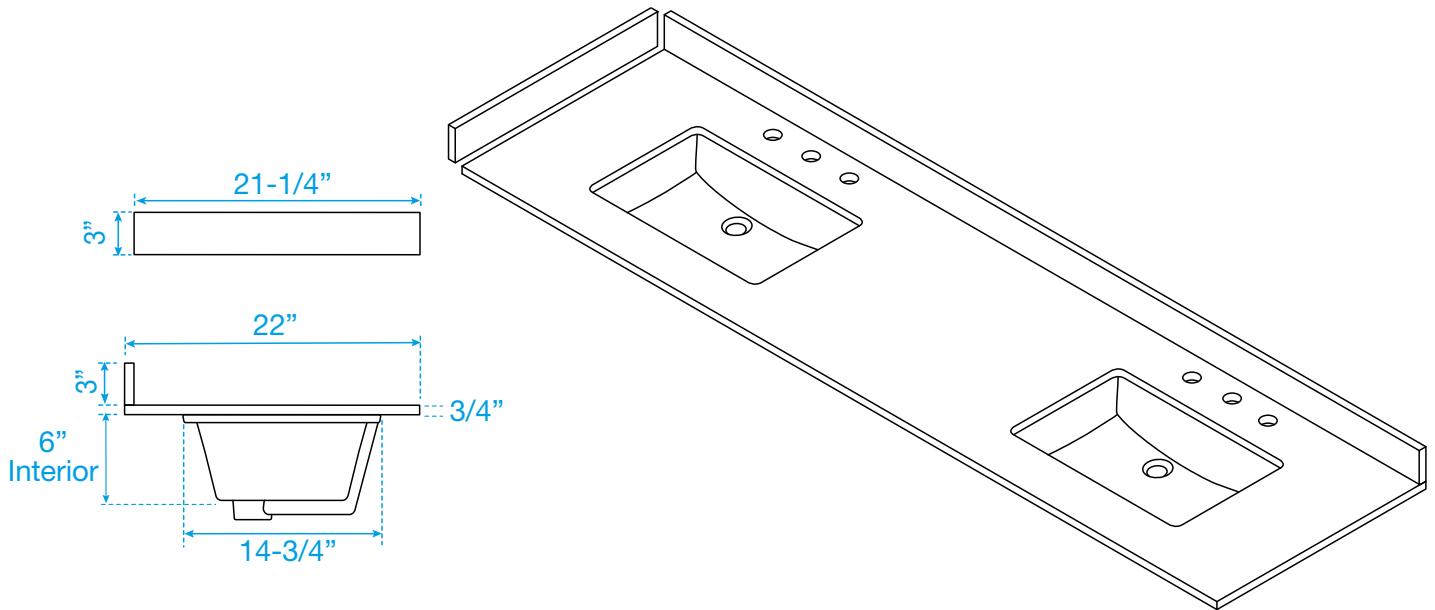

# WYNDHAM COLLECTION

Note: Side splash is reversible. Due to high probability of breakage, the backsplash comes in two pieces, cut from the same piece. All measurements are  $\pm 1/4\text{"}$ .

WC-QC3-80-DBL-TOP