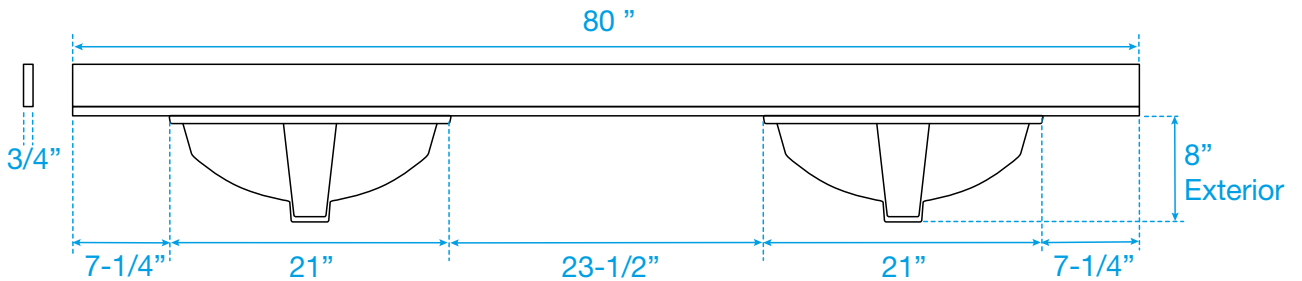

# WYNDHAM COLLECTION

Note: Side splash is reversible. Due to high probability of breakage, the backsplash comes in two pieces, cut from the same piece. All measurements are  $\pm 1/4\text{"}$ .

WC-QC3-80-DBL-TOP