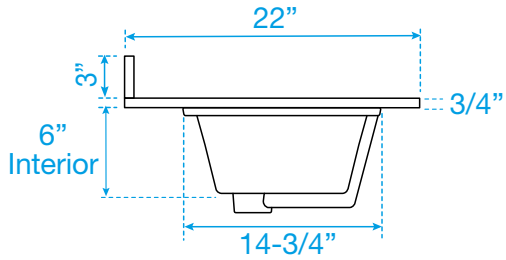

# WYNDHAM COLLECTION

Note: Side splash is reversible. Due to high probability of breakage, the backsplash comes in two pieces, cut from the same piece. All measurements are  $\pm 1/4\text{"}$ .

WC-QC3-80-DBL-TOP