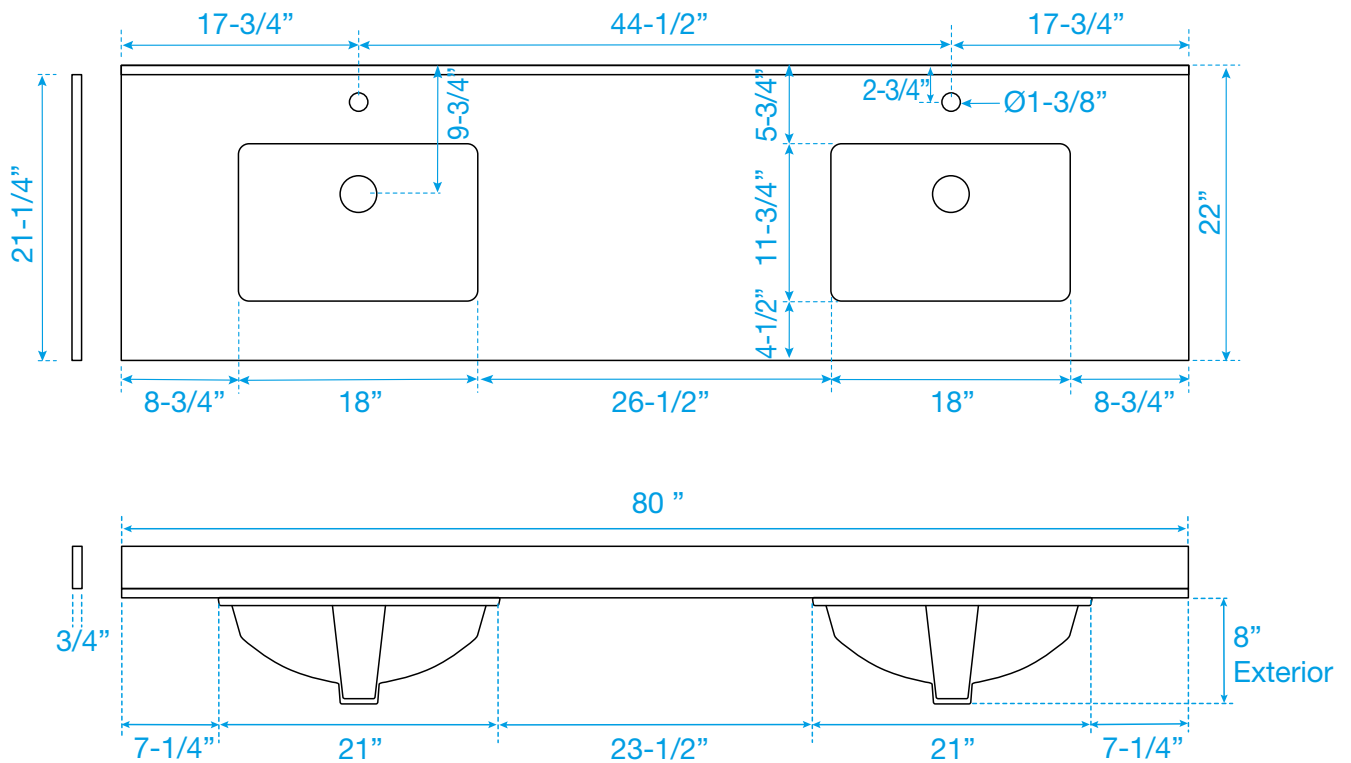

WYNDHAM COLLECTION

TOP VIEW OF VANITY CABINET

*Note: Due to high probability of breakage, the backsplash comes in two pieces, cut from the same piece. All measurements are $\pm 1/4"$.

WC-2525-80-DBL
Quartz

WYNDHAM COLLECTION

Note: Side splash is reversible. Due to high probability of breakage, the backsplash comes in two pieces, cut from the same piece. All measurements are $\pm 1/4"$.

WC-QC1-80-DBL-TOP