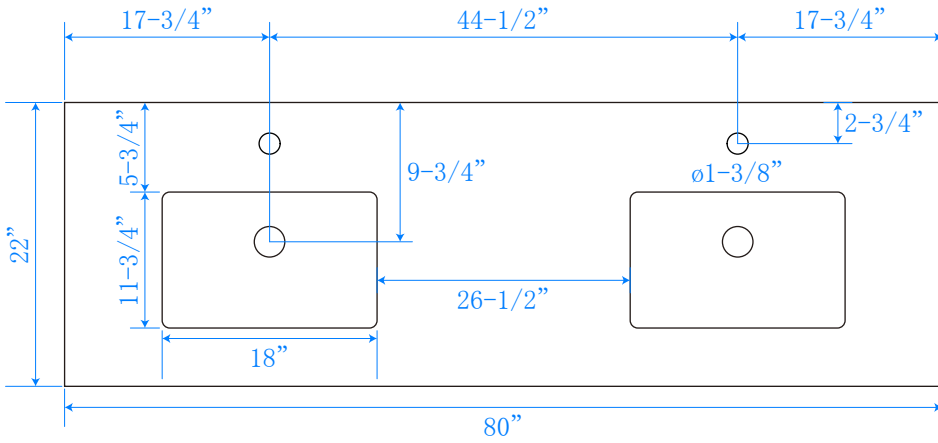

WYNDHAM COLLECTION

TOP VIEW OF VANITY CABINET

*Note: Due to high probability of breakage, the backsplash comes in two pieces, cut from the same piece. All measurements are $\pm 1/4"$.

WC-2525-80-DBL
Quartz

WYNDHAM COLLECTION

Note: Side splash is reversible. Due to high probability of breakage, the backsplash comes in two pieces, cut from the same piece. All measurements are $\pm 1/4"$.

WC-QC1-80-DBL-TOP