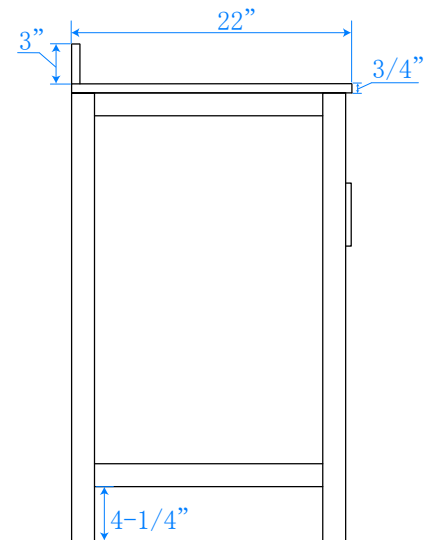

WYNDHAM COLLECTION

TOP VIEW OF VANITY CABINET

*Note: Due to high probability of breakage, the backsplash comes in two pieces, cut from the same piece. All measurements are $\pm 1/4"$.

WC-2525-80-DBL
Quartz

WYNDHAM COLLECTION

Note: Side splash is reversible. Due to high probability of breakage, the backsplash comes in two pieces, cut from the same piece. All measurements are $\pm 1/4"$.

WC-QC1-80-DBL-TOP