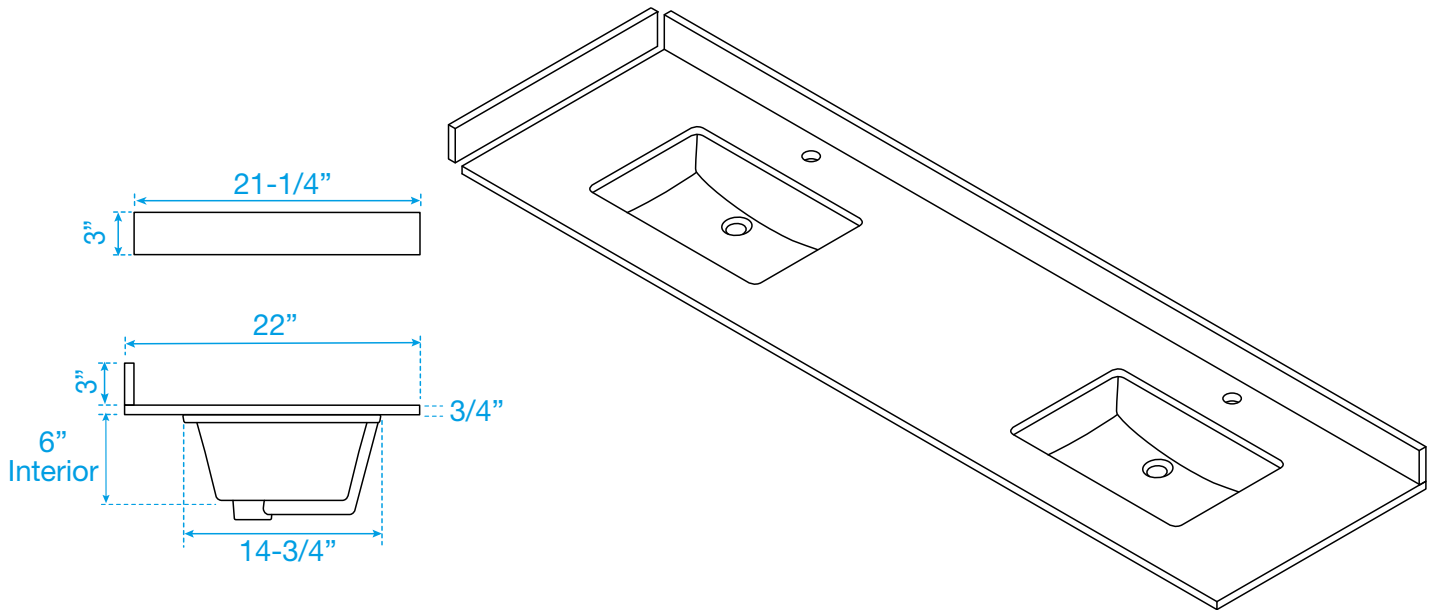

WYNDHAM COLLECTION

TOP VIEW OF VANITY CABINET

*Note: Due to high probability of breakage, the backsplash comes in two pieces, cut from the same piece. All measurements are $\pm 1/4"$.

WC-2525-80-DBL
Quartz

WYNDHAM COLLECTION

Note: Side splash is reversible. Due to high probability of breakage, the backsplash comes in two pieces, cut from the same piece. All measurements are $\pm 1/4"$.

WC-QC1-80-DBL-TOP