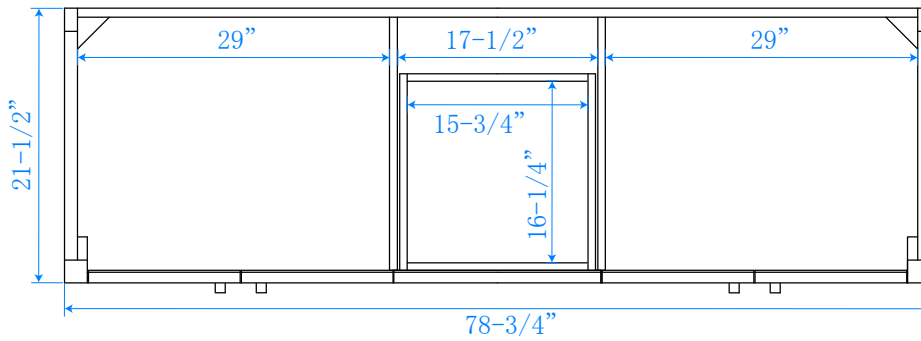

WYNDHAM COLLECTION

TOP VIEW OF VANITY CABINET

*Note: Due to high probability of breakage, the backsplash comes in two pieces, cut from the same piece. All measurements are $\pm 1/4"$.

WC-2525-80-DBL
Quartz

WYNDHAM COLLECTION

Note: Side splash is reversible. Due to high probability of breakage, the backsplash comes in two pieces, cut from the same piece. All measurements are $\pm 1/4"$.

WC-QC1-80-DBL-TOP