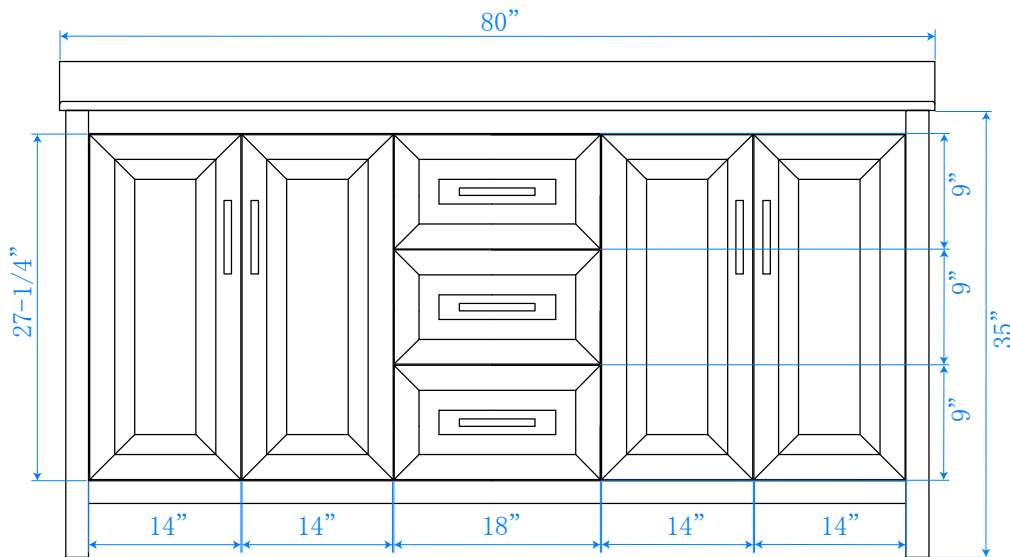

WYNDHAM COLLECTION

TOP VIEW OF VANITY CABINET

*Note: Due to high probability of breakage, the backsplash comes in two pieces, cut from the same piece. All measurements are $\pm 1/4"$.

WC-2525-80-DBL
Quartz

WYNDHAM COLLECTION

Note: Side splash is reversible. Due to high probability of breakage, the backsplash comes in two pieces, cut from the same piece. All measurements are $\pm 1/4"$.

WC-QC1-80-DBL-TOP