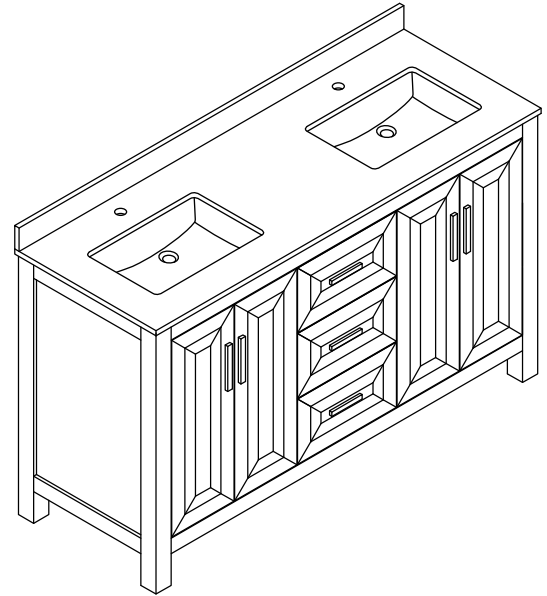

WYNDHAM COLLECTION

TOP VIEW OF VANITY CABINET

*Note: Due to high probability of breakage, the backsplash comes in two pieces, cut from the same piece. All measurements are $\pm 1/4"$.

WC-2525-80-DBL
Quartz

WYNDHAM COLLECTION

Note: Side splash is reversible. Due to high probability of breakage, the backsplash comes in two pieces, cut from the same piece. All measurements are $\pm 1/4"$.

WC-QC1-80-DBL-TOP