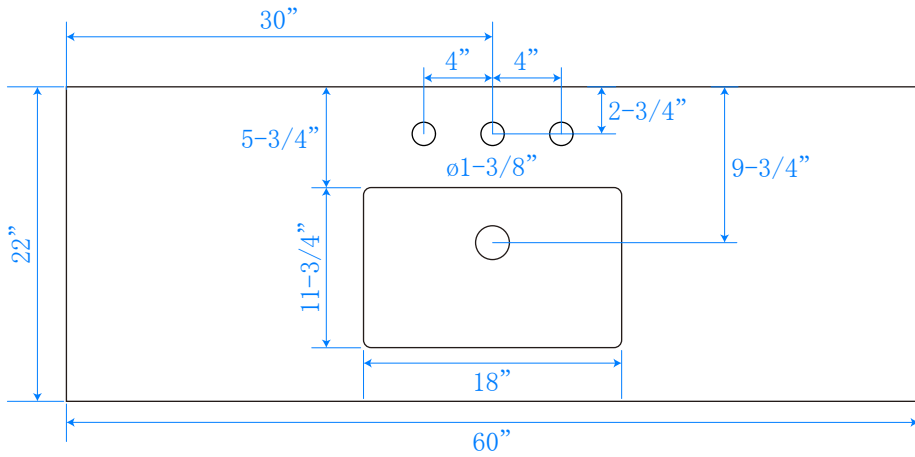

# WYNDHAM COLLECTION

TOP VIEW OF VANITY CABINET

\*Note: Due to high probability of breakage, the backsplash comes in two pieces, cut from the same piece. All measurements are  $\pm 1/4"$ .

# WYNDHAM COLLECTION

Note: Side splash is reversible. Due to high probability of breakage, the backsplash comes in two pieces, cut from the same piece. All measurements are  $\pm 1/4"$ .

WC-QC3-60-SGL-TOP