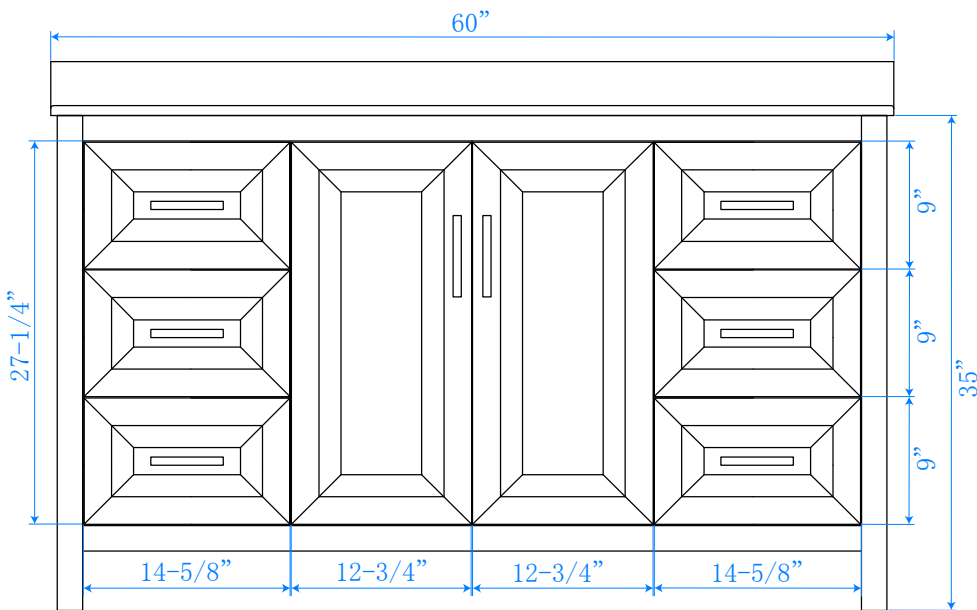

# WYNDHAM COLLECTION

TOP VIEW OF VANITY CABINET

\*Note: Due to high probability of breakage, the backsplash comes in two pieces, cut from the same piece. All measurements are  $\pm 1/4"$ .

# WYNDHAM COLLECTION

Note: Side splash is reversible. Due to high probability of breakage, the backsplash comes in two pieces, cut from the same piece. All measurements are  $\pm 1/4"$ .

WC-QC3-60-SGL-TOP