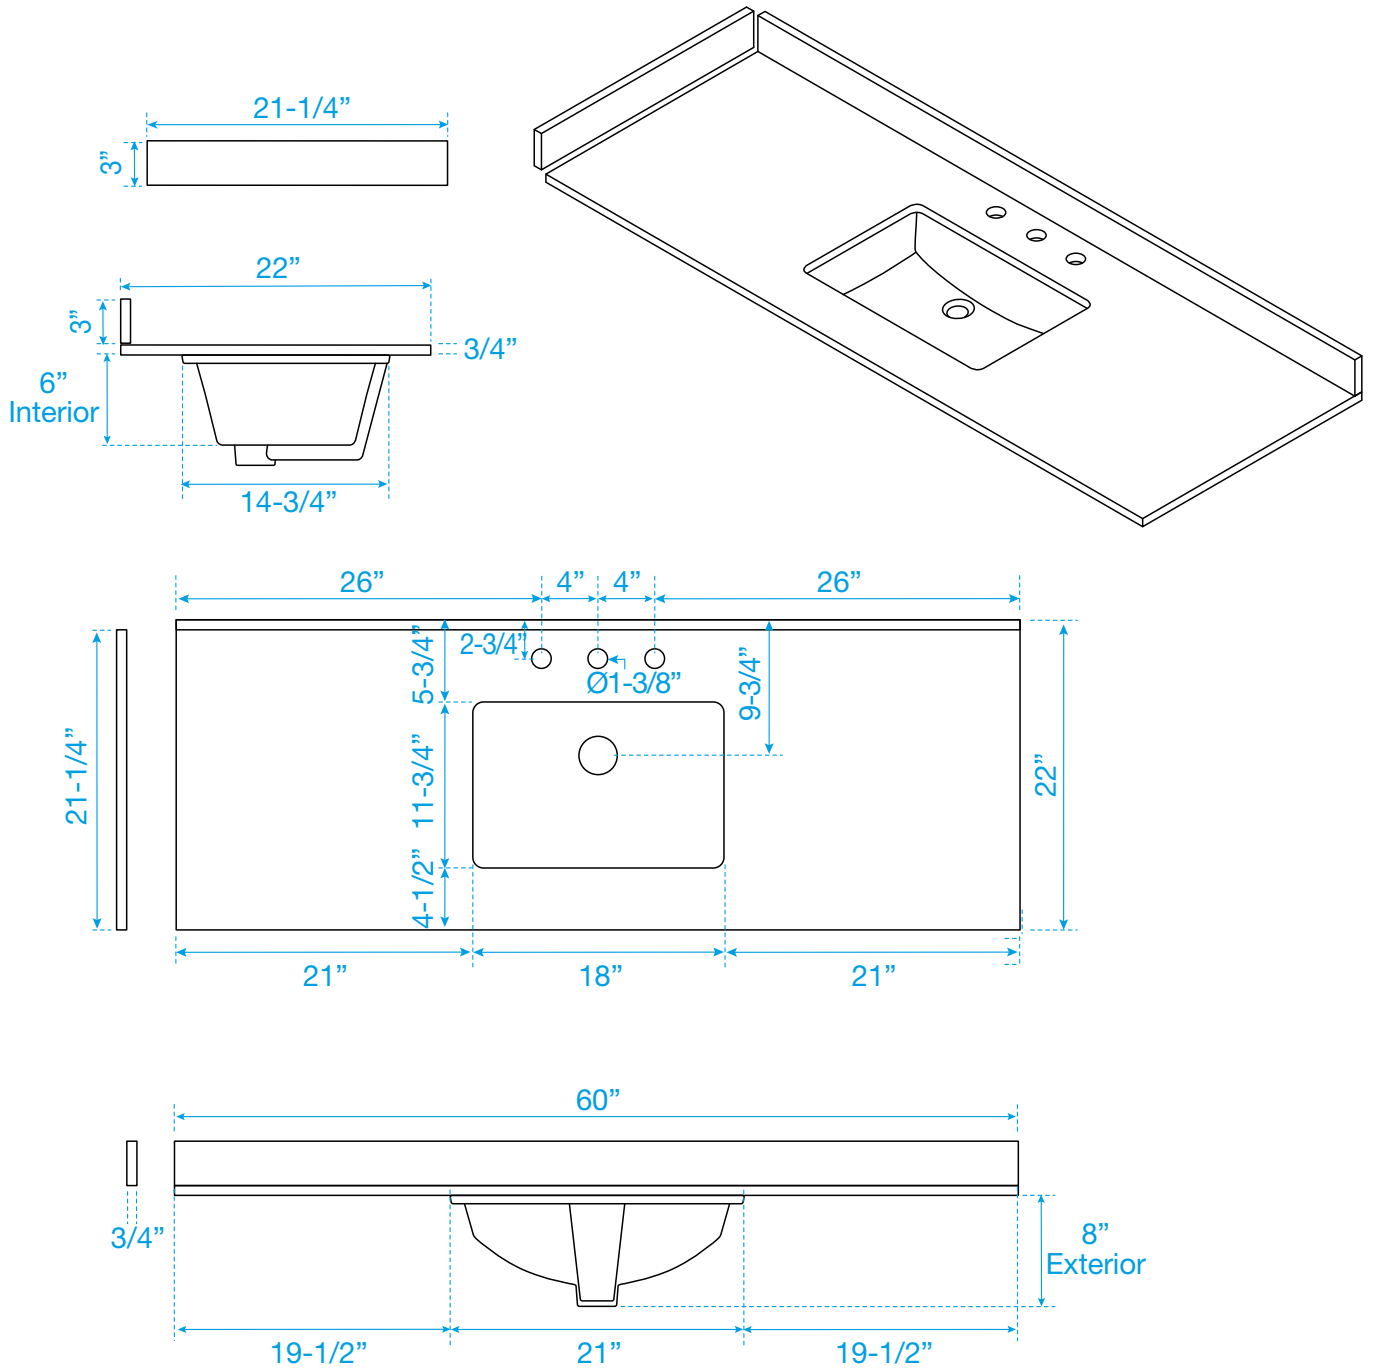

# WYNDHAM COLLECTION

TOP VIEW OF VANITY CABINET

\*Note: Due to high probability of breakage, the backsplash comes in two pieces, cut from the same piece. All measurements are  $\pm 1/4"$ .

# WC-2525-60-SGL Quartz

# WYNDHAM COLLECTION

Note: Side splash is reversible. Due to high probability of breakage, the backsplash comes in two pieces, cut from the same piece. All measurements are  $\pm 1/4"$ .

WC-QC3-60-SGL-TOP