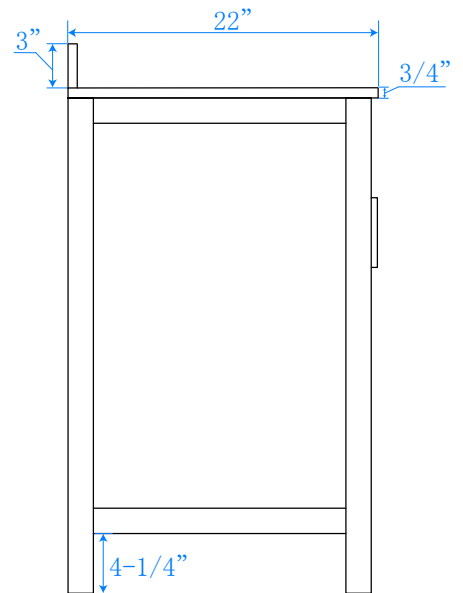

# WYNDHAM COLLECTION

TOP VIEW OF VANITY CABINET

\*Note: Due to high probability of breakage, the backsplash comes in two pieces, cut from the same piece. All measurements are  $\pm 1/4"$ .

# WYNDHAM COLLECTION

Note: Side splash is reversible. Due to high probability of breakage, the backsplash comes in two pieces, cut from the same piece. All measurements are  $\pm 1/4"$ .

WC-QC3-60-SGL-TOP