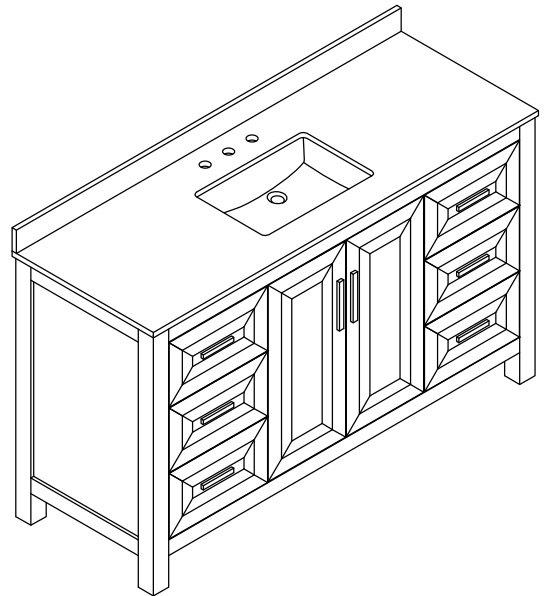

# WYNDHAM COLLECTION

TOP VIEW OF VANITY CABINET

\*Note: Due to high probability of breakage, the backsplash comes in two pieces, cut from the same piece. All measurements are  $\pm 1/4"$ .

# WYNDHAM COLLECTION

Note: Side splash is reversible. Due to high probability of breakage, the backsplash comes in two pieces, cut from the same piece. All measurements are  $\pm 1/4"$ .

WC-QC3-60-SGL-TOP