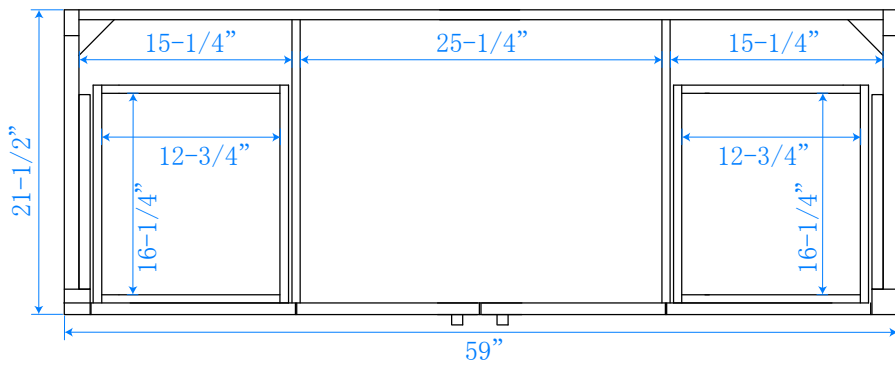

# WYNDHAM COLLECTION

TOP VIEW OF VANITY CABINET

\*Note: Due to high probability of breakage, the backsplash comes in two pieces, cut from the same piece. All measurements are  $\pm 1/4"$ .

# WYNDHAM COLLECTION

Note: Side splash is reversible. Due to high probability of breakage, the backsplash comes in two pieces, cut from the same piece. All measurements are  $\pm 1/4"$ .

WC-QC3-60-SGL-TOP