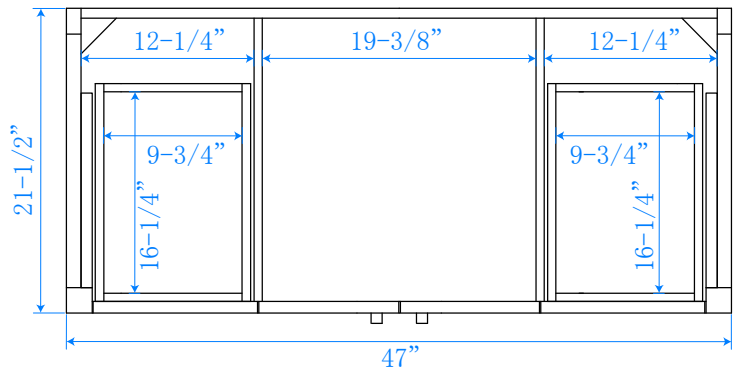

WYNDHAM COLLECTION

TOP VIEW OF VANITY CABINET

*Note: All measurements are $\pm 1/4"$.

WC-2525-48-SGL Quartz

WYNDHAM COLLECTION

Note: Side splash is reversible. All measurements are $\pm 1/4$ ".

WC-QC3-48-SGL-TOP