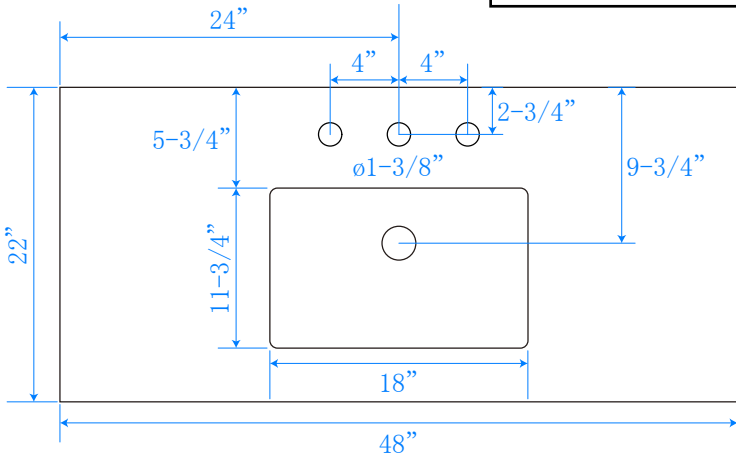

WYNDHAM COLLECTION

TOP VIEW OF VANITY CABINET

*Note: All measurements are $\pm 1/4"$.

WC-2525-48-SGL Quartz

WYNDHAM COLLECTION

Note: Side splash is reversible. All measurements are $\pm 1/4$ ".

WC-QC3-48-SGL-TOP