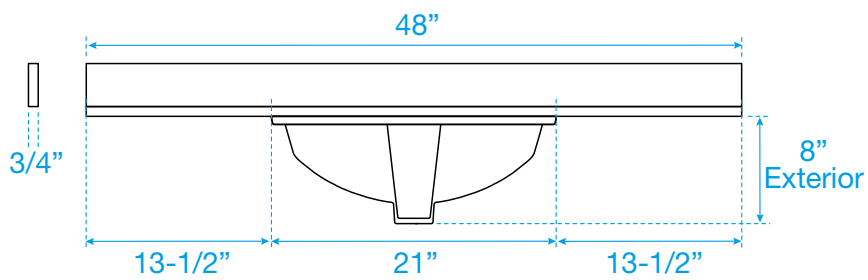

WYNDHAM COLLECTION

TOP VIEW OF VANITY CABINET

*Note: All measurements are $\pm 1/4"$.

WC-2525-48-SGL Quartz

WYNDHAM COLLECTION

Note: Side splash is reversible. All measurements are $\pm 1/4$ ".

WC-QC3-48-SGL-TOP