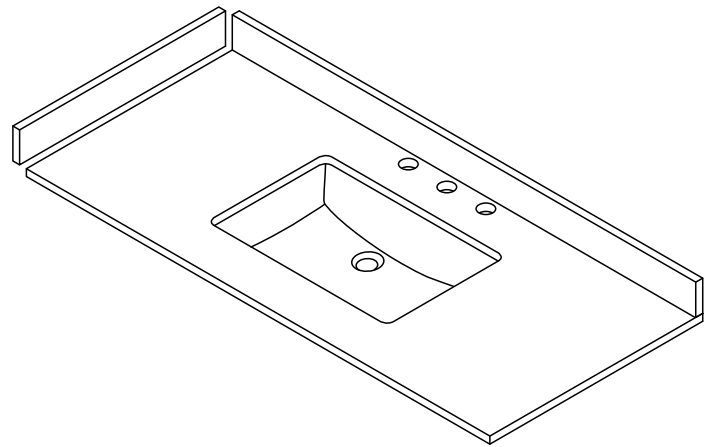

WYNDHAM COLLECTION

TOP VIEW OF VANITY CABINET

*Note: All measurements are $\pm 1/4"$.

WC-2525-48-SGL Quartz

WYNDHAM COLLECTION

Note: Side splash is reversible. All measurements are $\pm 1/4$ ".

WC-QC3-48-SGL-TOP