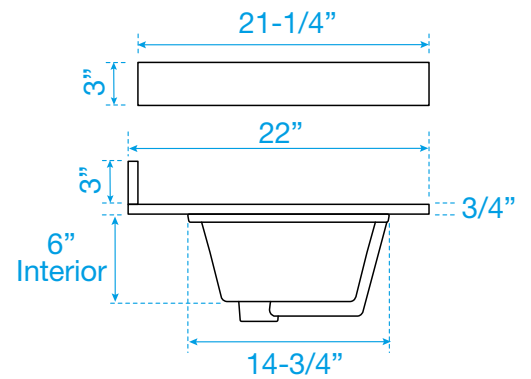

WYNDHAM COLLECTION

TOP VIEW OF VANITY CABINET

*Note: All measurements are $\pm 1/4"$.

WC-2525-48-SGL Quartz

WYNDHAM COLLECTION

Note: Side splash is reversible. All measurements are $\pm 1/4$ ".

WC-QC3-48-SGL-TOP