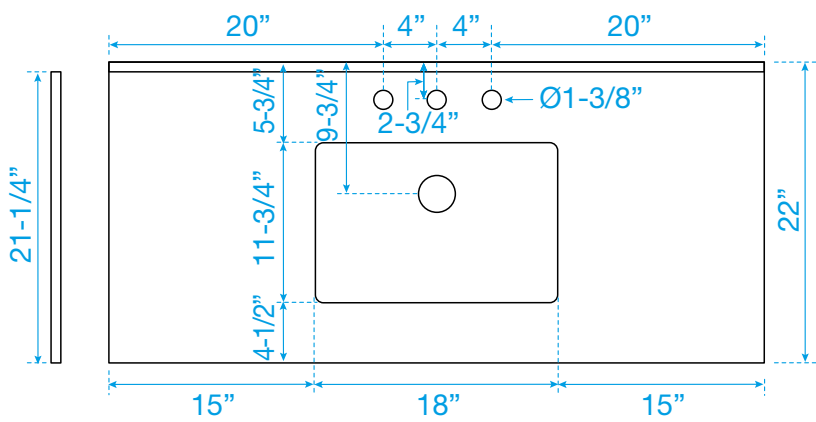

WYNDHAM COLLECTION

TOP VIEW OF VANITY CABINET

*Note: All measurements are $\pm 1/4"$.

WC-2525-48-SGL Quartz

WYNDHAM COLLECTION

Note: Side splash is reversible. All measurements are $\pm 1/4$ ".

WC-QC3-48-SGL-TOP