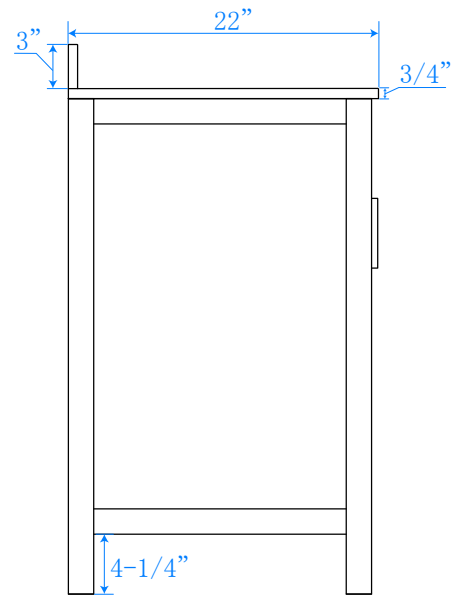

WYNDHAM COLLECTION

TOP VIEW OF VANITY CABINET

*Note: All measurements are $\pm 1/4"$.

WC-2525-48-SGL Quartz

WYNDHAM COLLECTION

Note: Side splash is reversible. All measurements are $\pm 1/4$ ".

WC-QC3-48-SGL-TOP