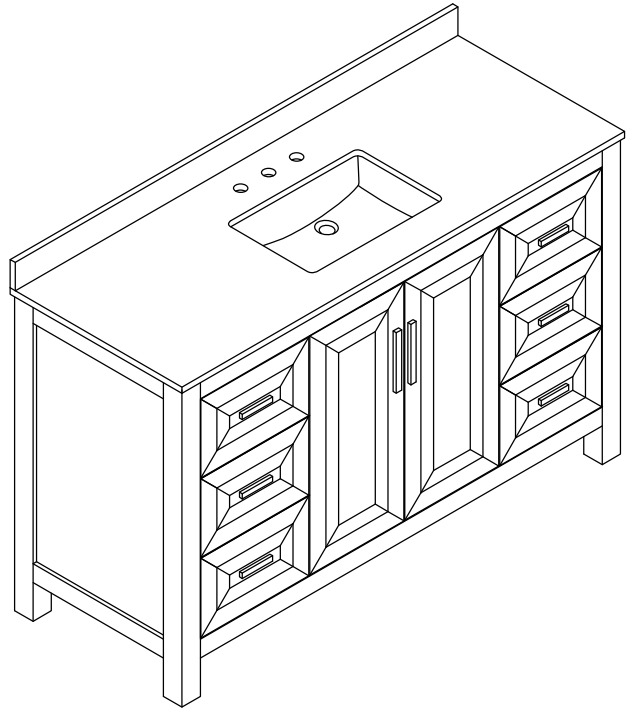

WYNDHAM COLLECTION

TOP VIEW OF VANITY CABINET

*Note: All measurements are $\pm 1/4"$.

WC-2525-48-SGL Quartz

WYNDHAM COLLECTION

Note: Side splash is reversible. All measurements are $\pm 1/4$ ".

WC-QC3-48-SGL-TOP