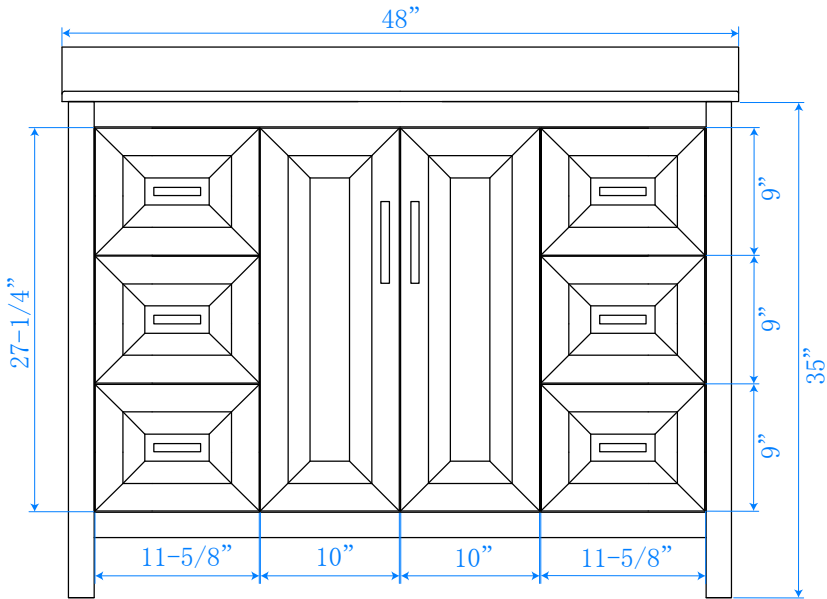

WYNDHAM COLLECTION

TOP VIEW OF VANITY CABINET

*Note: All measurements are $\pm 1/4"$.

WC-2525-48-SGL Quartz

WYNDHAM COLLECTION

Note: Side splash is reversible. All measurements are $\pm 1/4$ ".

WC-QC3-48-SGL-TOP