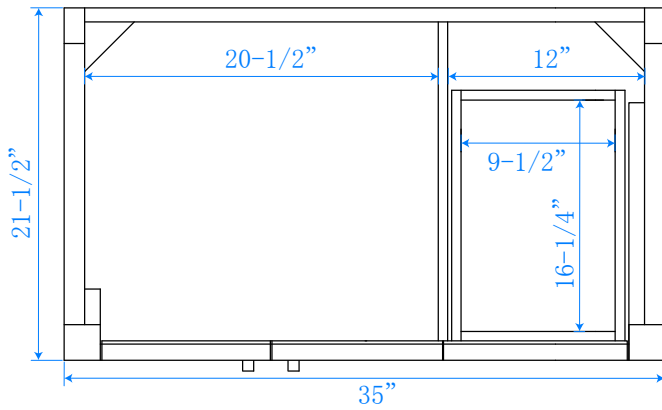

WYNDHAM COLLECTION

TOP VIEW OF VANITY CABINET

*Note: All measurements are $\pm 1/4$ ".

WC-2525-36-SGL
Quartz

WYNDHAM COLLECTION

Note: Side splash is reversible. All measurements are $\pm 1/4\text{"}$.

WC-QCB-36-SGL-TOP
UMSQ