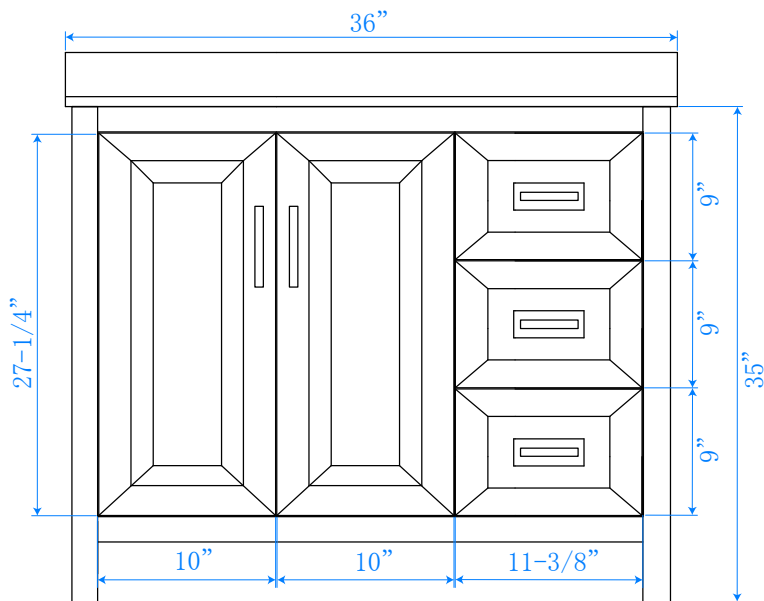

WYNDHAM COLLECTION

TOP VIEW OF VANITY CABINET

*Note: All measurements are $\pm 1/4$ ".

WC-2525-36-SGL
Quartz

WYNDHAM COLLECTION

Note: Side splash is reversible. All measurements are $\pm 1/4\text{"}$.

WC-QCB-36-SGL-TOP
UMSQ