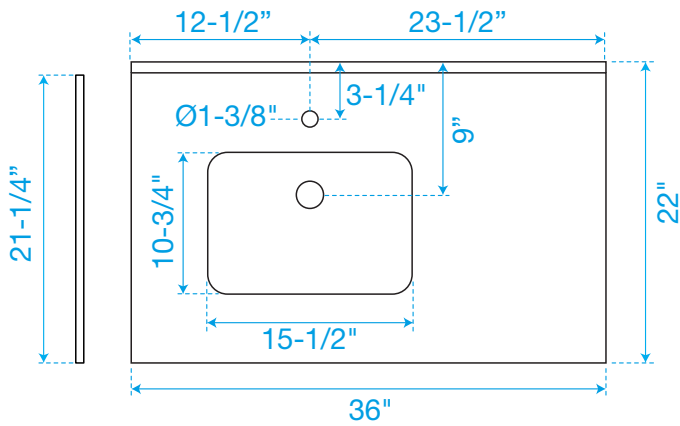

WYNDHAM COLLECTION

TOP VIEW OF VANITY CABINET

*Note: All measurements are $\pm 1/4$ ".

WC-2525-36-SGL
Quartz

WYNDHAM COLLECTION

Note: Side splash is reversible. All measurements are $\pm 1/4\text{"}$.

WC-QCB-36-SGL-TOP
UMSQ