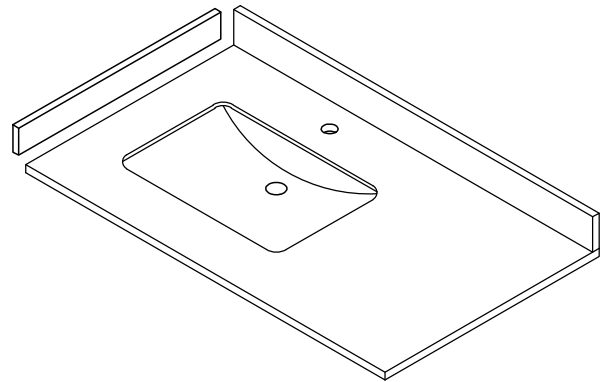

WYNDHAM COLLECTION

TOP VIEW OF VANITY CABINET

*Note: All measurements are $\pm 1/4$ ".

WC-2525-36-SGL
Quartz

WYNDHAM COLLECTION

Note: Side splash is reversible. All measurements are $\pm 1/4\text{"}$.

WC-QCB-36-SGL-TOP
UMSQ