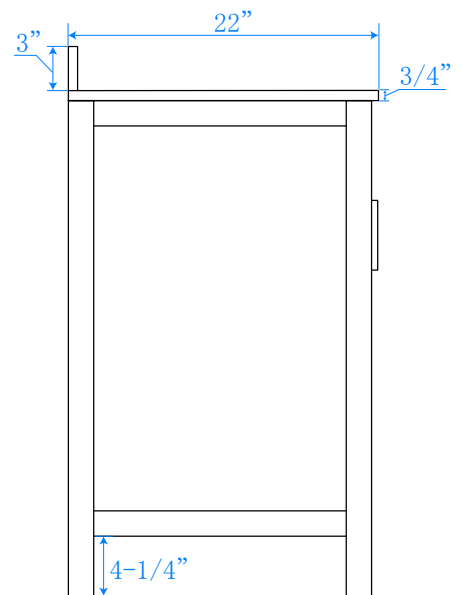

WYNDHAM COLLECTION

TOP VIEW OF VANITY CABINET

*Note: All measurements are $\pm 1/4$ ".

WC-2525-36-SGL
Quartz

WYNDHAM COLLECTION

Note: Side splash is reversible. All measurements are $\pm 1/4\text{"}$.

WC-QCB-36-SGL-TOP
UMSQ