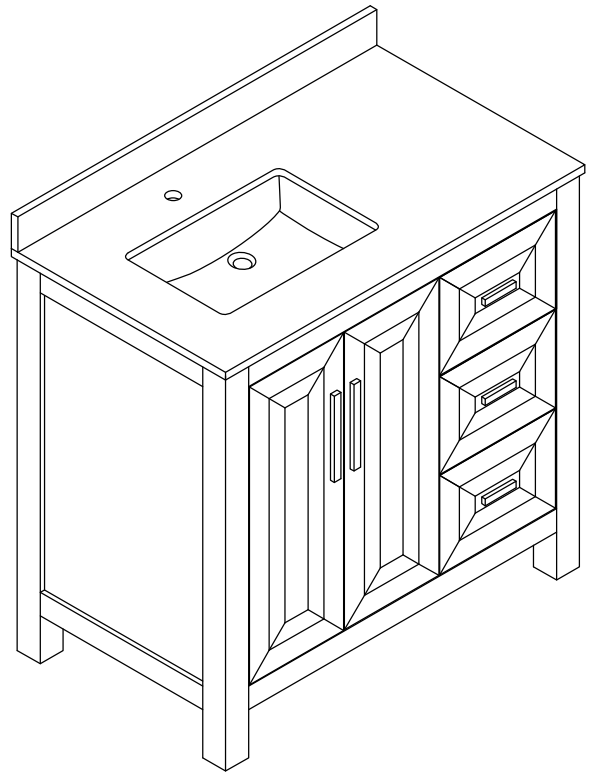

WYNDHAM COLLECTION

TOP VIEW OF VANITY CABINET

*Note: All measurements are $\pm 1/4$ ".

WC-2525-36-SGL
Quartz

WYNDHAM COLLECTION

Note: Side splash is reversible. All measurements are $\pm 1/4\text{"}$.

WC-QCB-36-SGL-TOP
UMSQ