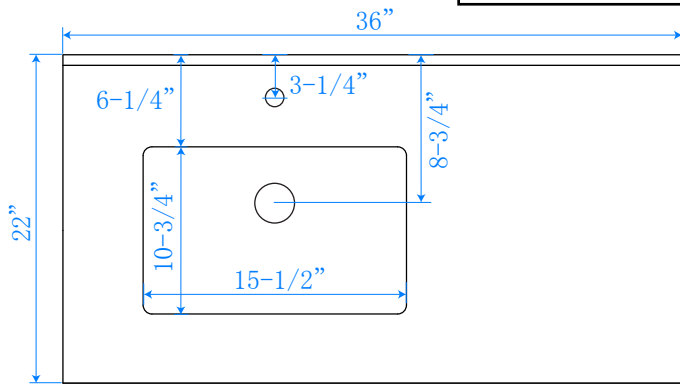

WYNDHAM COLLECTION

TOP VIEW OF VANITY CABINET

*Note: All measurements are $\pm 1/4$ ".

WC-2525-36-SGL
Quartz

WYNDHAM COLLECTION

Note: Side splash is reversible. All measurements are $\pm 1/4\text{"}$.

WC-QCB-36-SGL-TOP
UMSQ