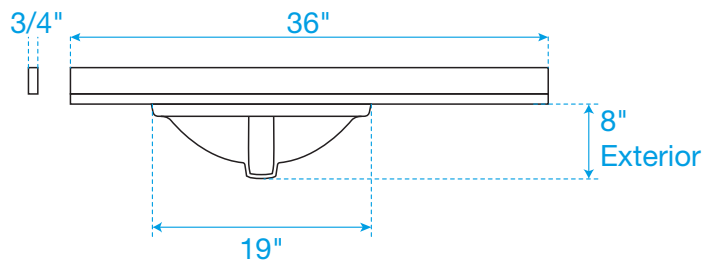

WYNDHAM COLLECTION

TOP VIEW OF VANITY CABINET

*Note: All measurements are $\pm 1/4$ ".

WC-2525-36-SGL
Quartz

WYNDHAM COLLECTION

Note: Side splash is reversible. All measurements are $\pm 1/4\text{"}$.

WC-QCB-36-SGL-TOP
UMSQ