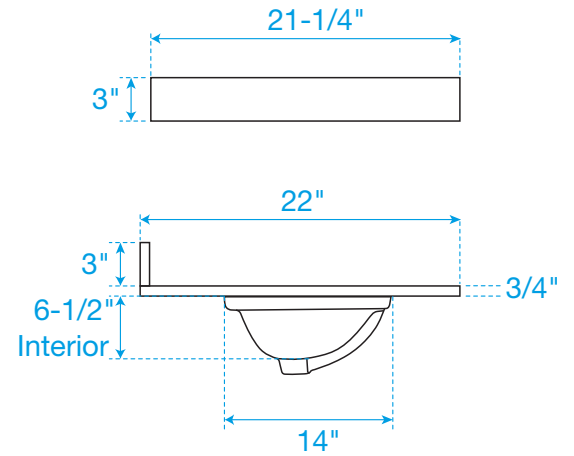

WYNDHAM COLLECTION

TOP VIEW OF VANITY CABINET

*Note: All measurements are $\pm 1/4$ ".

WC-2525-36-SGL
Quartz

WYNDHAM COLLECTION

Note: Side splash is reversible. All measurements are $\pm 1/4\text{"}$.

WC-QCB-36-SGL-TOP
UMSQ