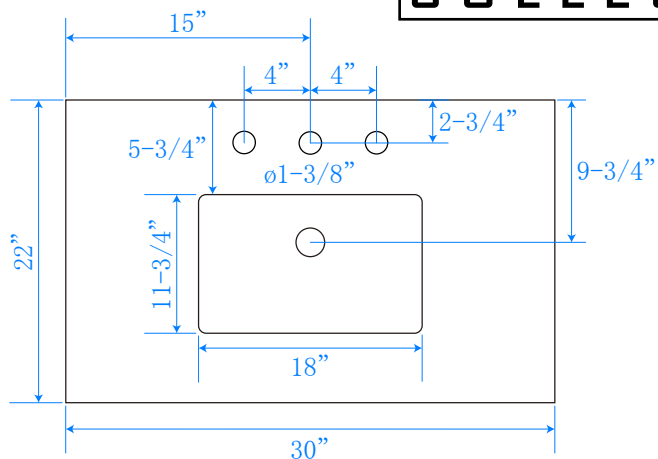

# WYNDHAM COLLECTION

TOP VIEW OF VANITY CABINET

\*Note: All measurements are  $\pm 1/4$ ".

**WC-2525-30-SGL**  
**Quartz**

# WYNDHAM COLLECTION

Note: Side splash is reversible. All measurements are  $\pm 1/4"$ .

WC-QC3-30-SGL-TOP