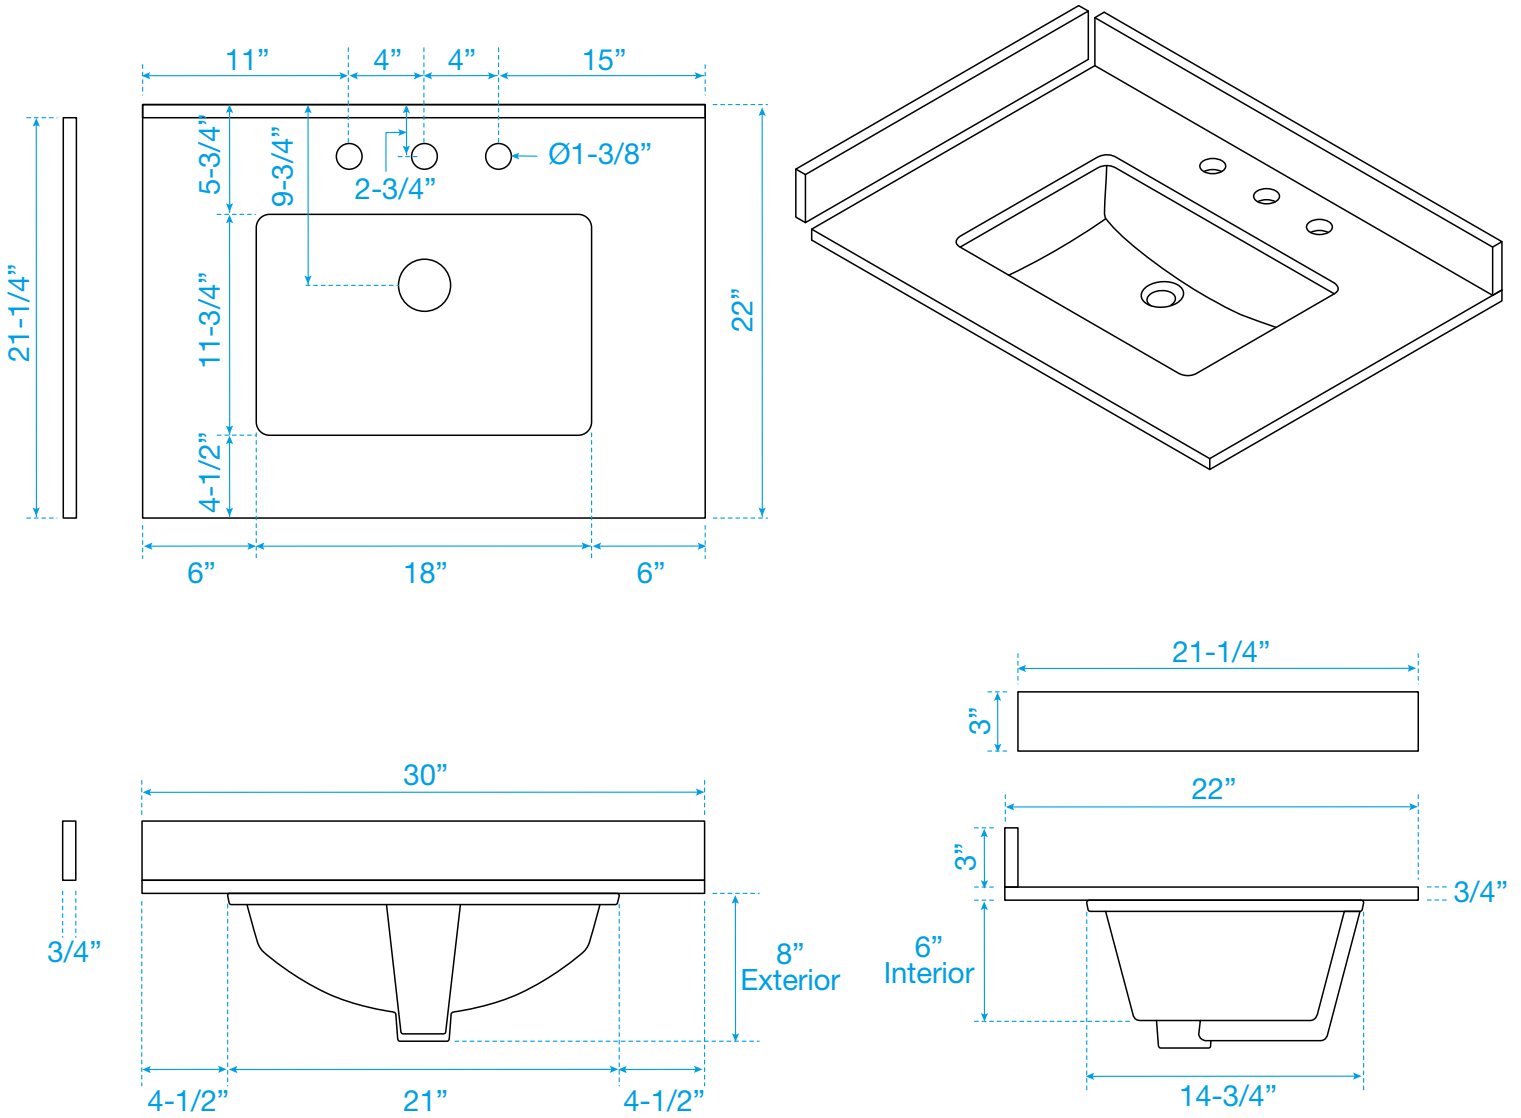

# WYNDHAM COLLECTION

TOP VIEW OF VANITY CABINET

\*Note: All measurements are  $\pm 1/4$ ".

**WC-2525-30-SGL**  
**Quartz**

# WYNDHAM COLLECTION

Note: Side splash is reversible. All measurements are  $\pm 1/4"$ .

WC-QC3-30-SGL-TOP