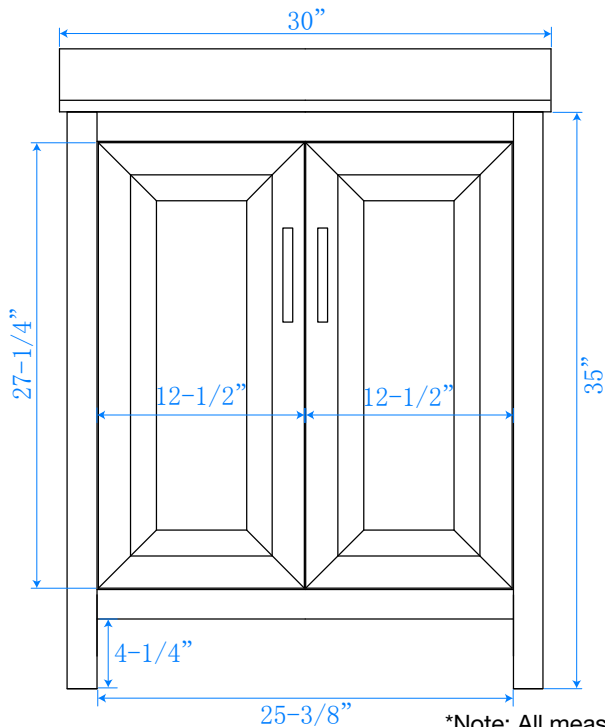

# WYNDHAM COLLECTION

TOP VIEW OF VANITY CABINET

\*Note: All measurements are  $\pm 1/4$ ".

**WC-2525-30-SGL**  
**Quartz**

# WYNDHAM COLLECTION

Note: Side splash is reversible. All measurements are  $\pm 1/4"$ .

WC-QC3-30-SGL-TOP