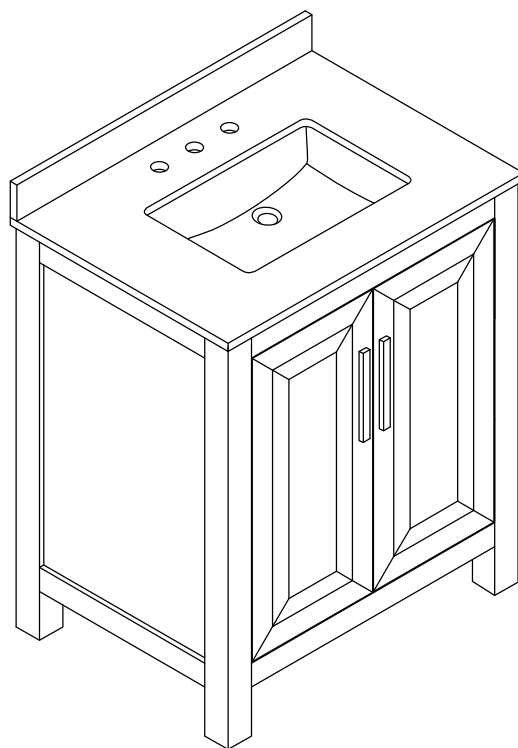

# WYNDHAM COLLECTION

TOP VIEW OF VANITY CABINET

\*Note: All measurements are  $\pm 1/4$ ".

**WC-2525-30-SGL**  
**Quartz**

# WYNDHAM COLLECTION

Note: Side splash is reversible. All measurements are  $\pm 1/4"$ .

WC-QC3-30-SGL-TOP