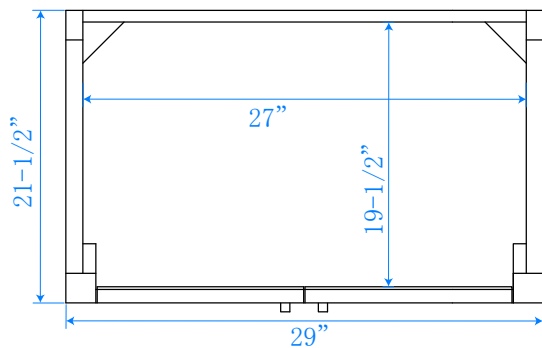

# WYNDHAM COLLECTION

TOP VIEW OF VANITY CABINET

\*Note: All measurements are  $\pm 1/4$ ".

**WC-2525-30-SGL**  
**Quartz**

# WYNDHAM COLLECTION

Note: Side splash is reversible. All measurements are  $\pm 1/4"$ .

WC-QC3-30-SGL-TOP