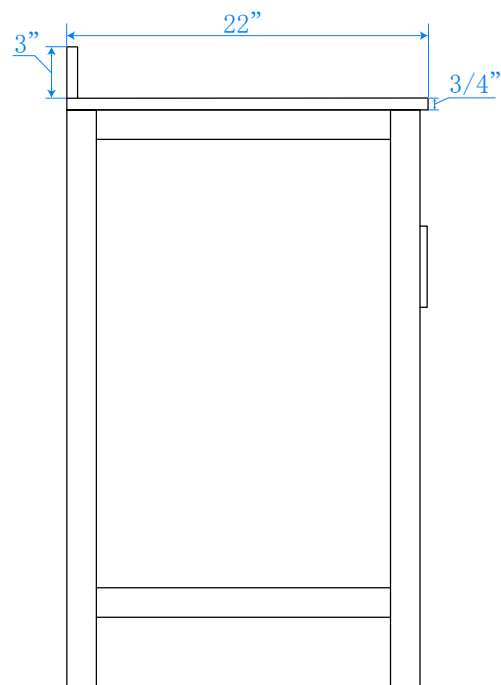

# WYNDHAM COLLECTION

TOP VIEW OF VANITY CABINET

\*Note: All measurements are  $\pm 1/4$ ".

**WC-2525-30-SGL**  
**Quartz**

# WYNDHAM COLLECTION

Note: Side splash is reversible. All measurements are  $\pm 1/4"$ .

WC-QC3-30-SGL-TOP