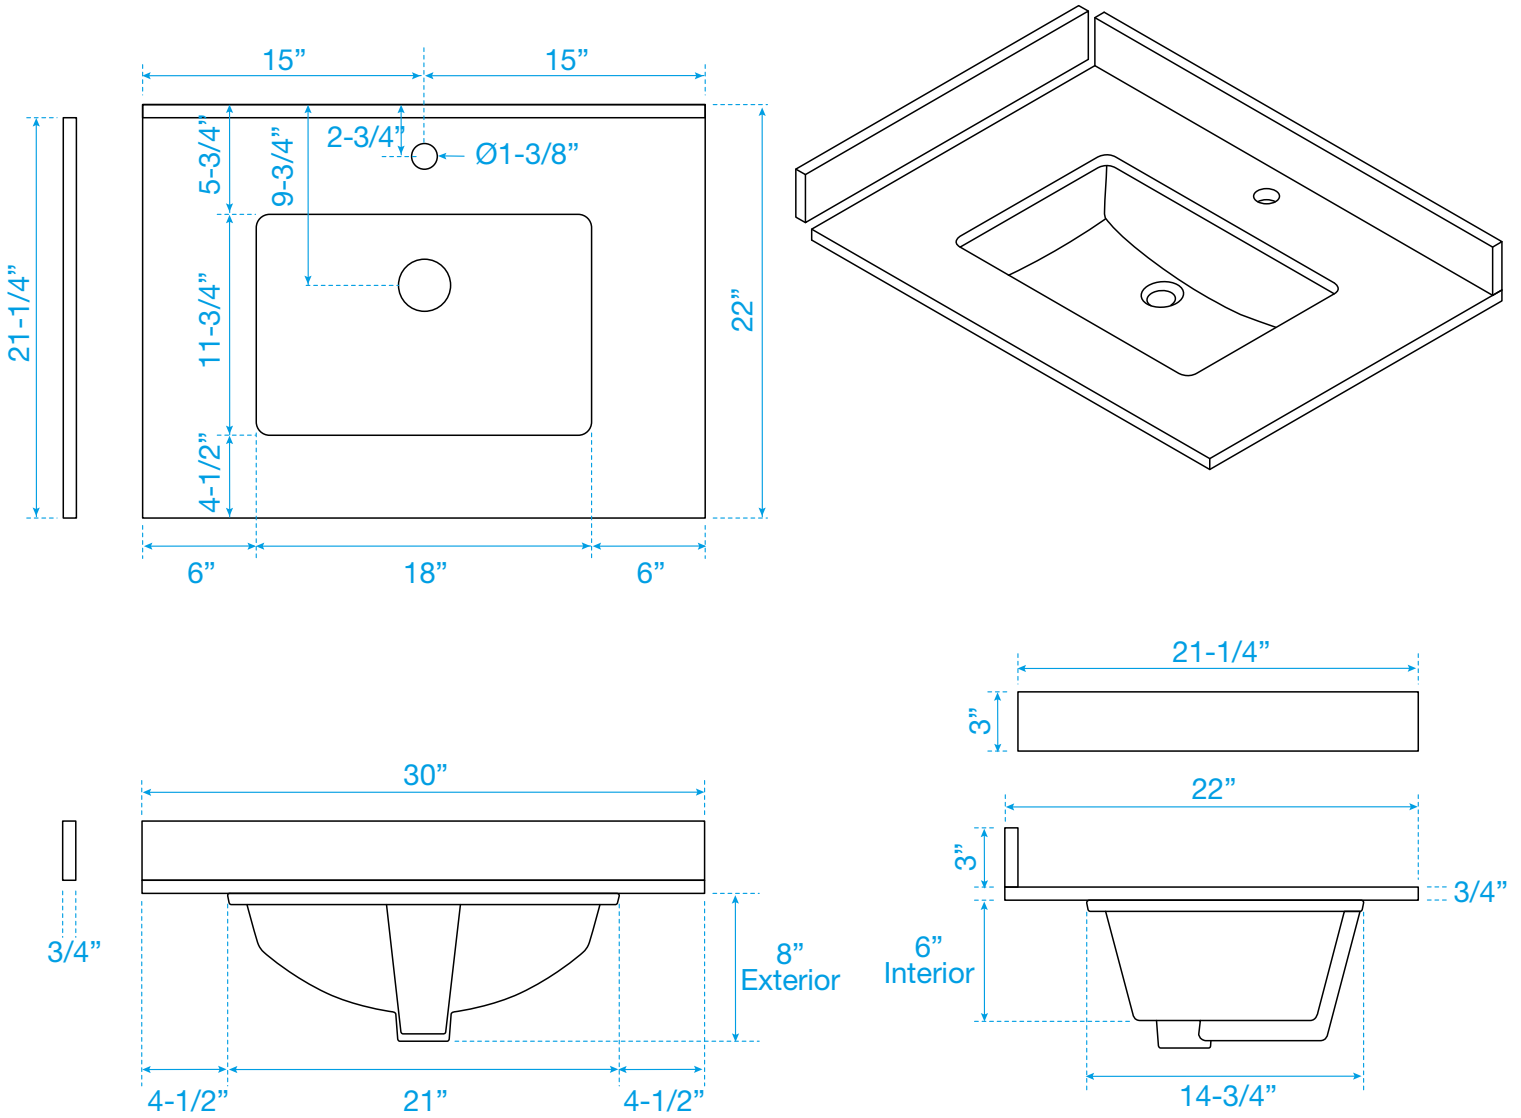

WYNDHAM COLLECTION

TOP VIEW OF VANITY CABINET

*Note: All measurements are ± 1/4".

WC-2525-30-SGL
Quartz

WYNDHAM COLLECTION

Note: Side splash is reversible. All measurements are $\pm 1/4\text{"}$.

WC-QCI-30-SGL-TOP