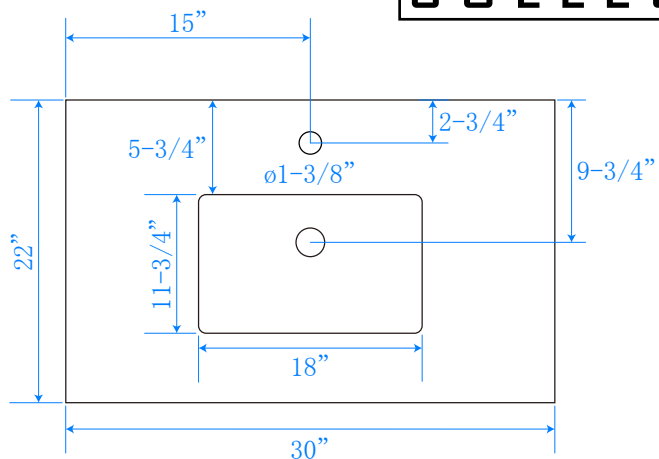

WYNDHAM COLLECTION

TOP VIEW OF VANITY CABINET

*Note: All measurements are ± 1/4".

WC-2525-30-SGL
Quartz

WYNDHAM COLLECTION

Note: Side splash is reversible. All measurements are $\pm 1/4\text{"}$.

WC-QCI-30-SGL-TOP