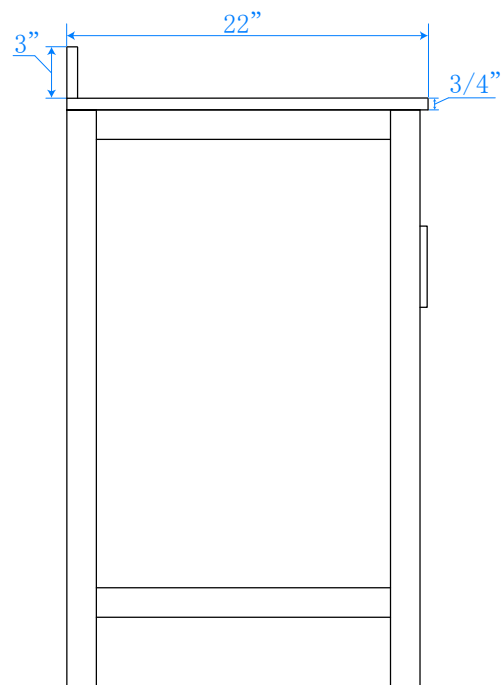

WYNDHAM COLLECTION

TOP VIEW OF VANITY CABINET

*Note: All measurements are ± 1/4".

WC-2525-30-SGL
Quartz

WYNDHAM COLLECTION

Note: Side splash is reversible. All measurements are $\pm 1/4\text{"}$.

WC-QCI-30-SGL-TOP