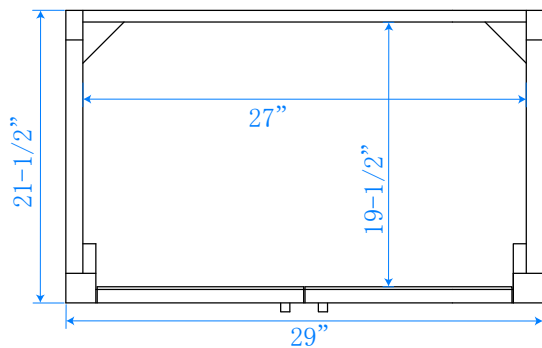

WYNDHAM COLLECTION

TOP VIEW OF VANITY CABINET

*Note: All measurements are ± 1/4".

WC-2525-30-SGL
Quartz

WYNDHAM COLLECTION

Note: Side splash is reversible. All measurements are $\pm 1/4\text{"}$.

WC-QCI-30-SGL-TOP