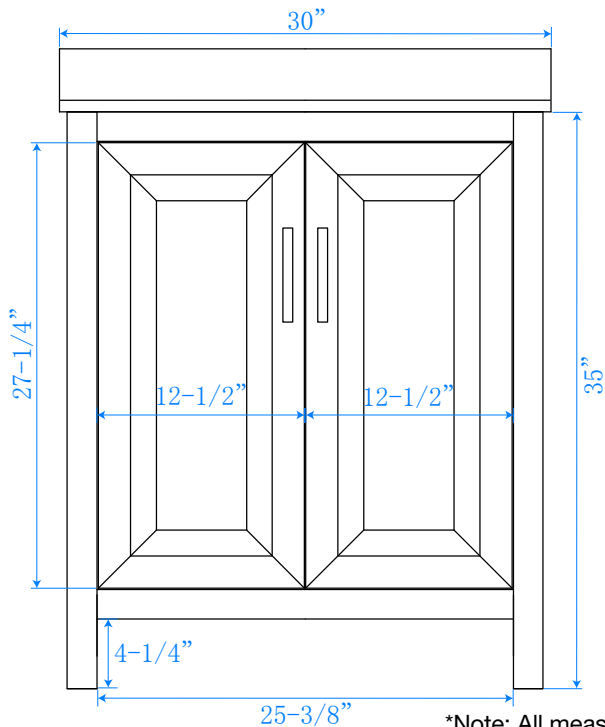

WYNDHAM COLLECTION

TOP VIEW OF VANITY CABINET

*Note: All measurements are ± 1/4".

WC-2525-30-SGL
Quartz

WYNDHAM COLLECTION

Note: Side splash is reversible. All measurements are $\pm 1/4\text{"}$.

WC-QCI-30-SGL-TOP