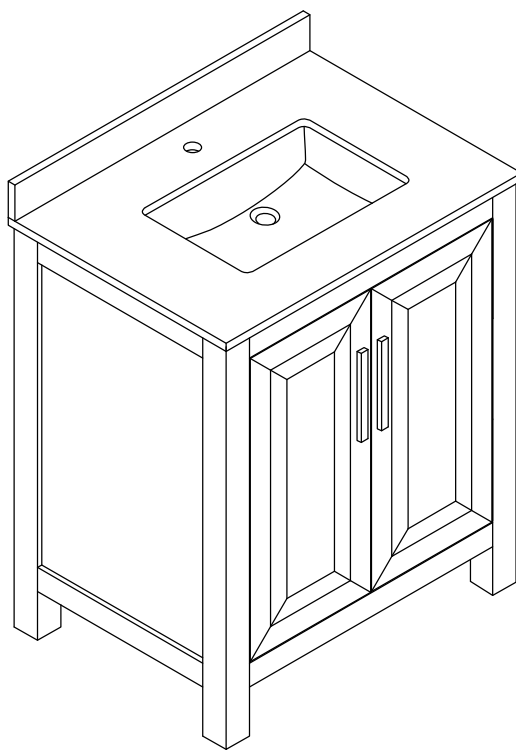

WYNDHAM COLLECTION

TOP VIEW OF VANITY CABINET

*Note: All measurements are ± 1/4".

WC-2525-30-SGL
Quartz

WYNDHAM COLLECTION

Note: Side splash is reversible. All measurements are $\pm 1/4\text{"}$.

WC-QCI-30-SGL-TOP