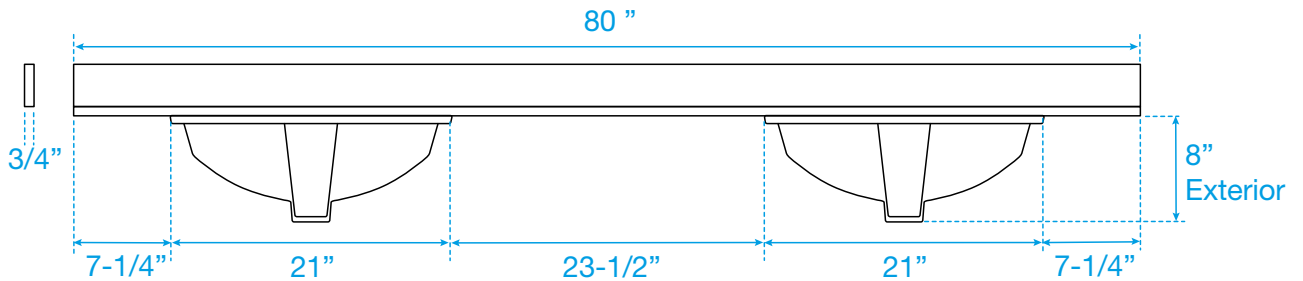

# WYNDHAM COLLECTION

TOP VIEW OF VANITY CABINET

\*Note: Due to high probability of breakage, the backsplash comes in two pieces, cut from the same piece. All measurements are ± 1/4".

# WYNDHAM COLLECTION

Note: Side splash is reversible. Due to high probability of breakage, the backsplash comes in two pieces, cut from the same piece. All measurements are  $\pm 1/4$ ".

WC-QC3-80-DBL-TOP