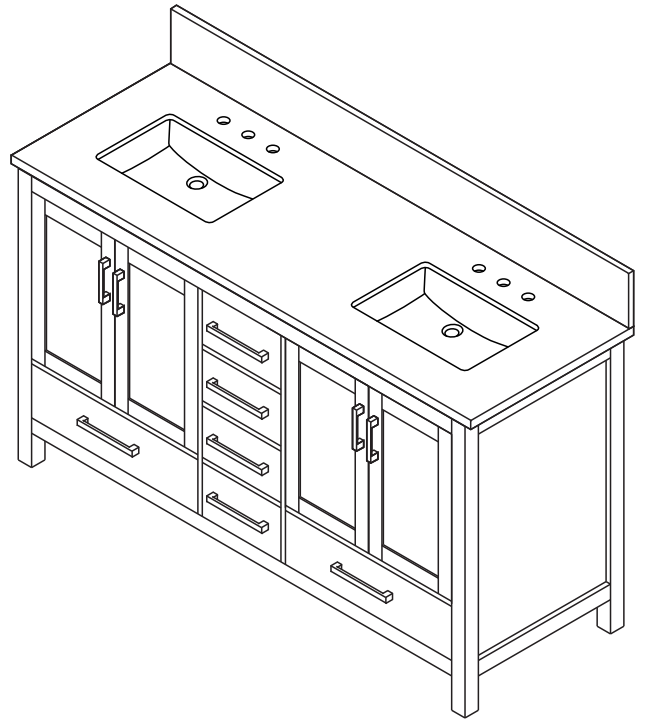

# WYNDHAM COLLECTION

TOP VIEW OF VANITY CABINET

\*Note: Due to high probability of breakage, the backsplash comes in two pieces, cut from the same piece. All measurements are ± 1/4".

## WC-1414-80-DBL Quartz

# WYNDHAM COLLECTION

Note: Side splash is reversible. Due to high probability of breakage, the backsplash comes in two pieces, cut from the same piece. All measurements are  $\pm 1/4$ ".

WC-QC3-80-DBL-TOP