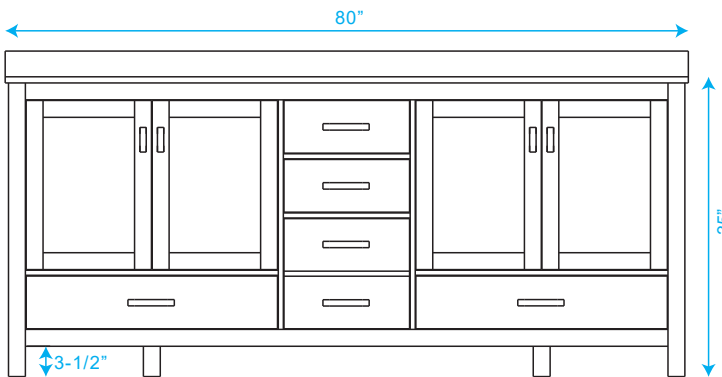

# WYNDHAM COLLECTION

TOP VIEW OF VANITY CABINET

\*Note: Due to high probability of breakage, the backsplash comes in two pieces, cut from the same piece. All measurements are ± 1/4".

# WYNDHAM COLLECTION

Note: Side splash is reversible. Due to high probability of breakage, the backsplash comes in two pieces, cut from the same piece. All measurements are  $\pm 1/4$ ".

WC-QC3-80-DBL-TOP