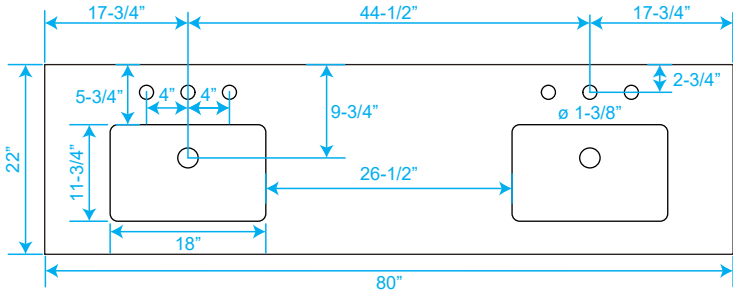

# WYNDHAM COLLECTION

TOP VIEW OF VANITY CABINET

\*Note: Due to high probability of breakage, the backsplash comes in two pieces, cut from the same piece. All measurements are ± 1/4".

# WYNDHAM COLLECTION

Note: Side splash is reversible. Due to high probability of breakage, the backsplash comes in two pieces, cut from the same piece. All measurements are  $\pm 1/4$ ".

WC-QC3-80-DBL-TOP