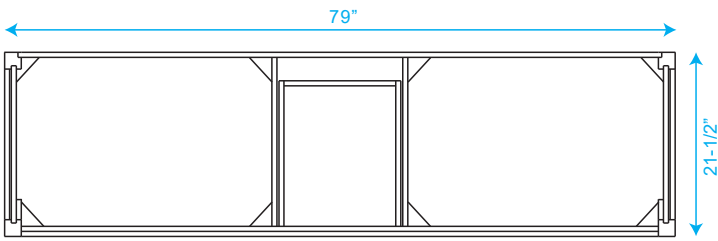

# WYNDHAM COLLECTION

TOP VIEW OF VANITY CABINET

\*Note: Due to high probability of breakage, the backsplash comes in two pieces, cut from the same piece. All measurements are ± 1/4".

# WYNDHAM COLLECTION

Note: Side splash is reversible. Due to high probability of breakage, the backsplash comes in two pieces, cut from the same piece. All measurements are  $\pm 1/4$ ".

WC-QC3-80-DBL-TOP