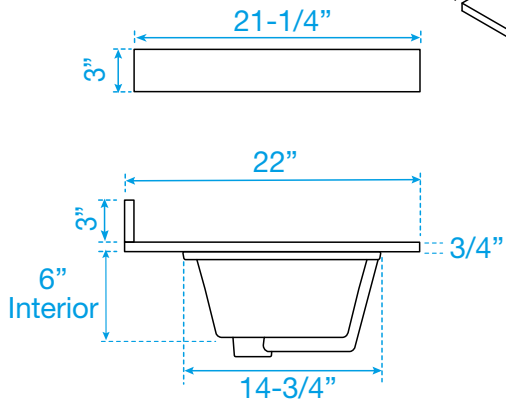

# WYNDHAM COLLECTION

TOP VIEW OF VANITY CABINET

\*Note: Due to high probability of breakage, the backsplash comes in two pieces, cut from the same piece. All measurements are ± 1/4".

# WYNDHAM COLLECTION

Note: Side splash is reversible. Due to high probability of breakage, the backsplash comes in two pieces, cut from the same piece. All measurements are  $\pm 1/4$ ".

WC-QC3-80-DBL-TOP