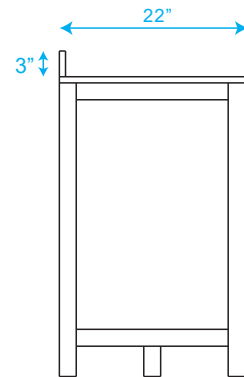

# WYNDHAM COLLECTION

TOP VIEW OF VANITY CABINET

\*Note: Due to high probability of breakage, the backsplash comes in two pieces, cut from the same piece. All measurements are ± 1/4".

# WYNDHAM COLLECTION

Note: Side splash is reversible. Due to high probability of breakage, the backsplash comes in two pieces, cut from the same piece. All measurements are  $\pm 1/4$ ".

WC-QC3-80-DBL-TOP