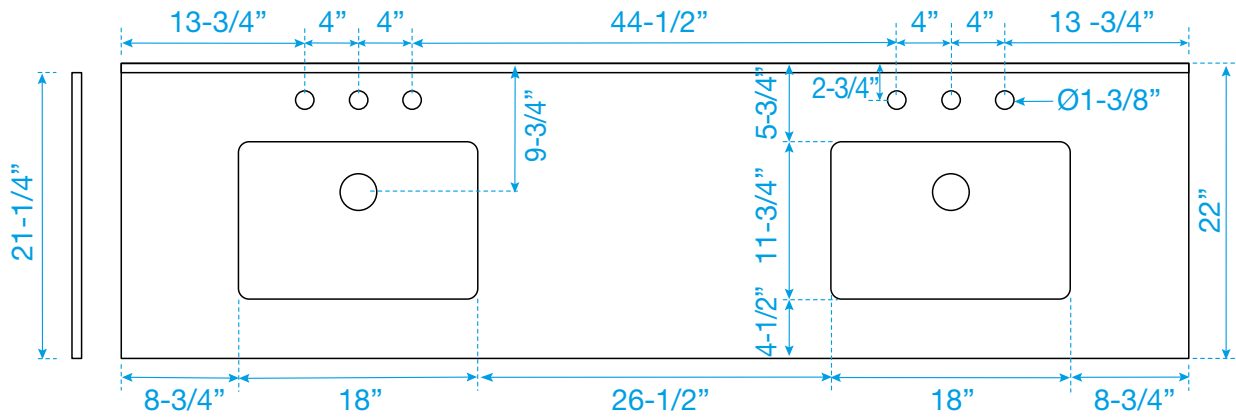

# WYNDHAM COLLECTION

TOP VIEW OF VANITY CABINET

\*Note: Due to high probability of breakage, the backsplash comes in two pieces, cut from the same piece. All measurements are ± 1/4".

# WYNDHAM COLLECTION

Note: Side splash is reversible. Due to high probability of breakage, the backsplash comes in two pieces, cut from the same piece. All measurements are  $\pm 1/4$ ".

WC-QC3-80-DBL-TOP