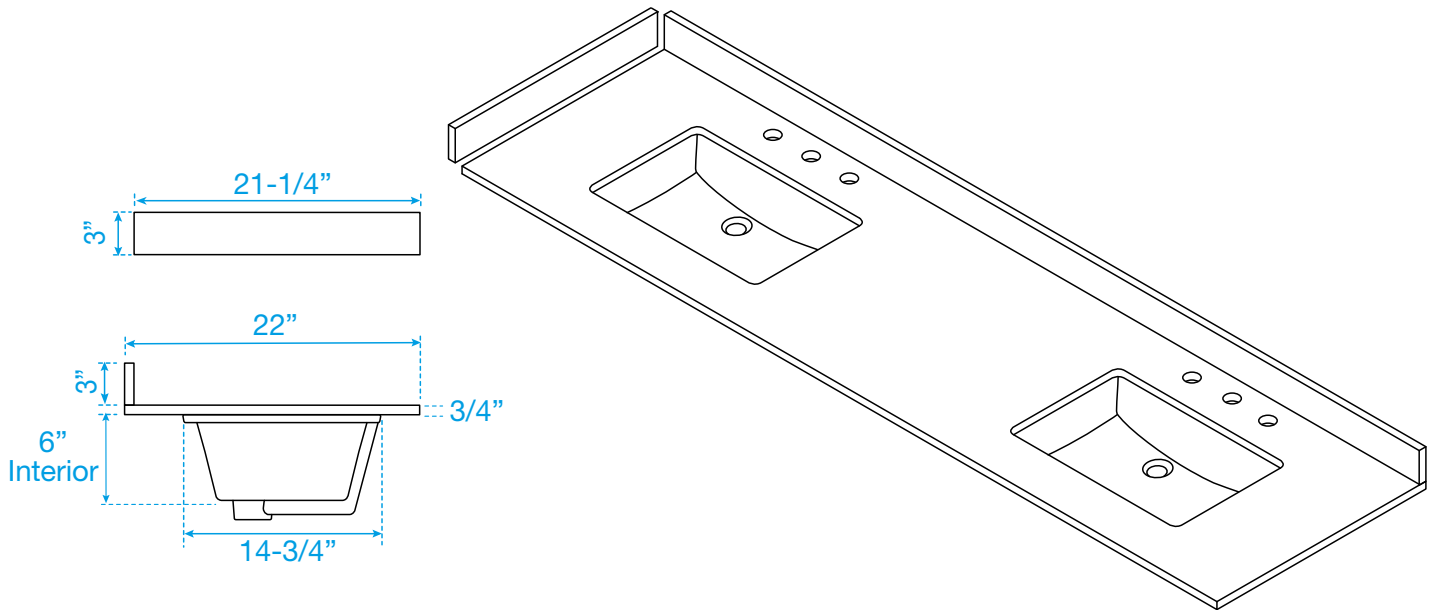

# WYNDHAM COLLECTION

TOP VIEW OF VANITY CABINET

\*Note: Due to high probability of breakage, the backsplash comes in two pieces, cut from the same piece. All measurements are ± 1/4".

## WC-1414-80-DBL Quartz

# WYNDHAM COLLECTION

Note: Side splash is reversible. Due to high probability of breakage, the backsplash comes in two pieces, cut from the same piece. All measurements are  $\pm 1/4$ ".

WC-QC3-80-DBL-TOP