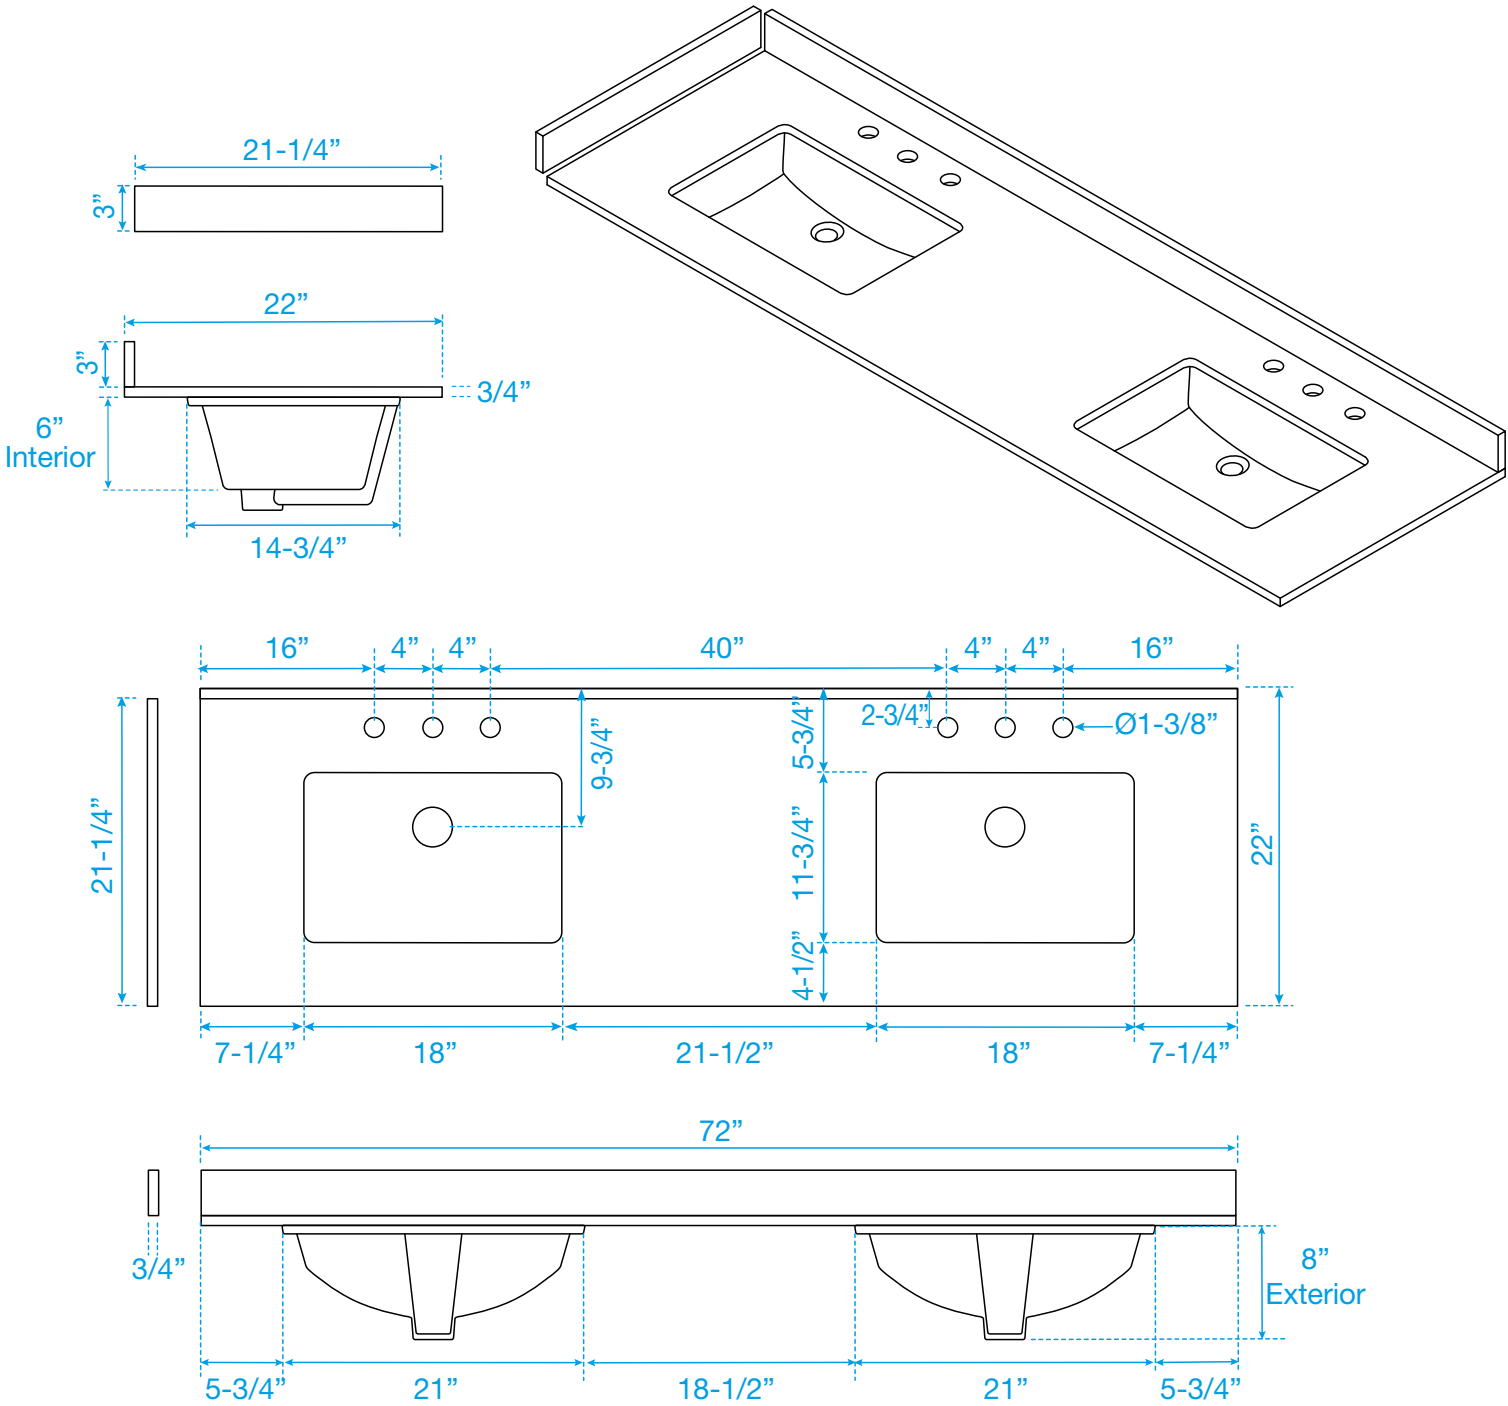

# WYNDHAM COLLECTION

TOP VIEW OF VANITY CABINET

\*Note: Due to high probability of breakage, the backsplash comes in two pieces, cut from the same piece. All measurements are  $\pm 1/4"$ .

WC-1414-72-DBL  
Quartz

# WYNDHAM COLLECTION

Note: Side splash is reversible. Due to high probability of breakage, the backsplash comes in two pieces, cut from the same piece. All measurements are  $\pm 1/4"$ .

WC-QC3-72-DBL-TOP