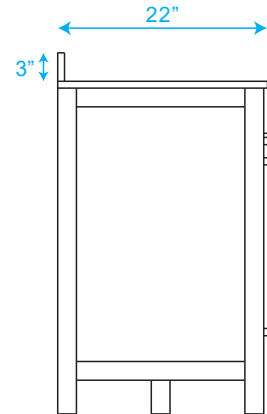

# WYNDHAM COLLECTION

TOP VIEW OF VANITY CABINET

\*Note: Due to high probability of breakage, the backsplash comes in two pieces, cut from the same piece. All measurements are  $\pm 1/4"$ .

WC-1414-72-DBL  
Quartz

# WYNDHAM COLLECTION

Note: Side splash is reversible. Due to high probability of breakage, the backsplash comes in two pieces, cut from the same piece. All measurements are  $\pm 1/4"$ .

WC-QC3-72-DBL-TOP