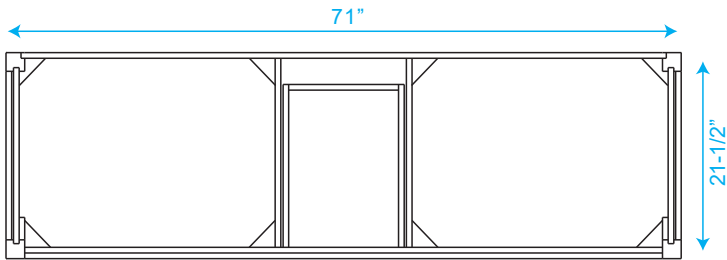

# WYNDHAM COLLECTION

TOP VIEW OF VANITY CABINET

\*Note: Due to high probability of breakage, the backsplash comes in two pieces, cut from the same piece. All measurements are  $\pm 1/4"$ .

WC-1414-72-DBL  
Quartz

# WYNDHAM COLLECTION

Note: Side splash is reversible. Due to high probability of breakage, the backsplash comes in two pieces, cut from the same piece. All measurements are  $\pm 1/4"$ .

WC-QC3-72-DBL-TOP