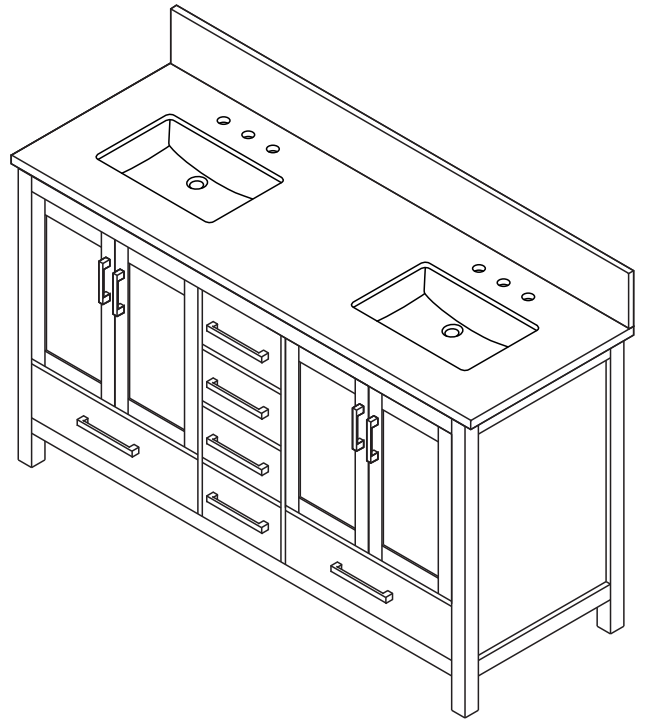

# WYNDHAM COLLECTION

TOP VIEW OF VANITY CABINET

\*Note: Due to high probability of breakage, the backsplash comes in two pieces, cut from the same piece. All measurements are  $\pm 1/4"$ .

WC-1414-72-DBL  
Quartz

# WYNDHAM COLLECTION

Note: Side splash is reversible. Due to high probability of breakage, the backsplash comes in two pieces, cut from the same piece. All measurements are  $\pm 1/4"$ .

WC-QC3-72-DBL-TOP