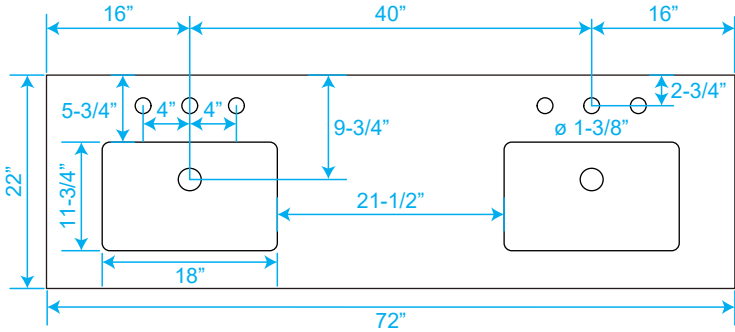

# WYNDHAM COLLECTION

TOP VIEW OF VANITY CABINET

\*Note: Due to high probability of breakage, the backsplash comes in two pieces, cut from the same piece. All measurements are  $\pm 1/4"$ .

WC-1414-72-DBL  
Quartz

# WYNDHAM COLLECTION

Note: Side splash is reversible. Due to high probability of breakage, the backsplash comes in two pieces, cut from the same piece. All measurements are  $\pm 1/4"$ .

WC-QC3-72-DBL-TOP