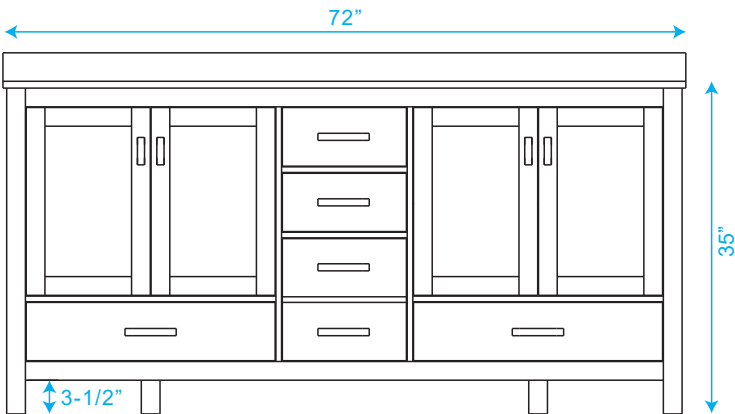

# WYNDHAM COLLECTION

TOP VIEW OF VANITY CABINET

\*Note: Due to high probability of breakage, the backsplash comes in two pieces, cut from the same piece. All measurements are  $\pm 1/4"$ .

WC-1414-72-DBL  
Quartz

# WYNDHAM COLLECTION

Note: Side splash is reversible. Due to high probability of breakage, the backsplash comes in two pieces, cut from the same piece. All measurements are  $\pm 1/4"$ .

WC-QC3-72-DBL-TOP