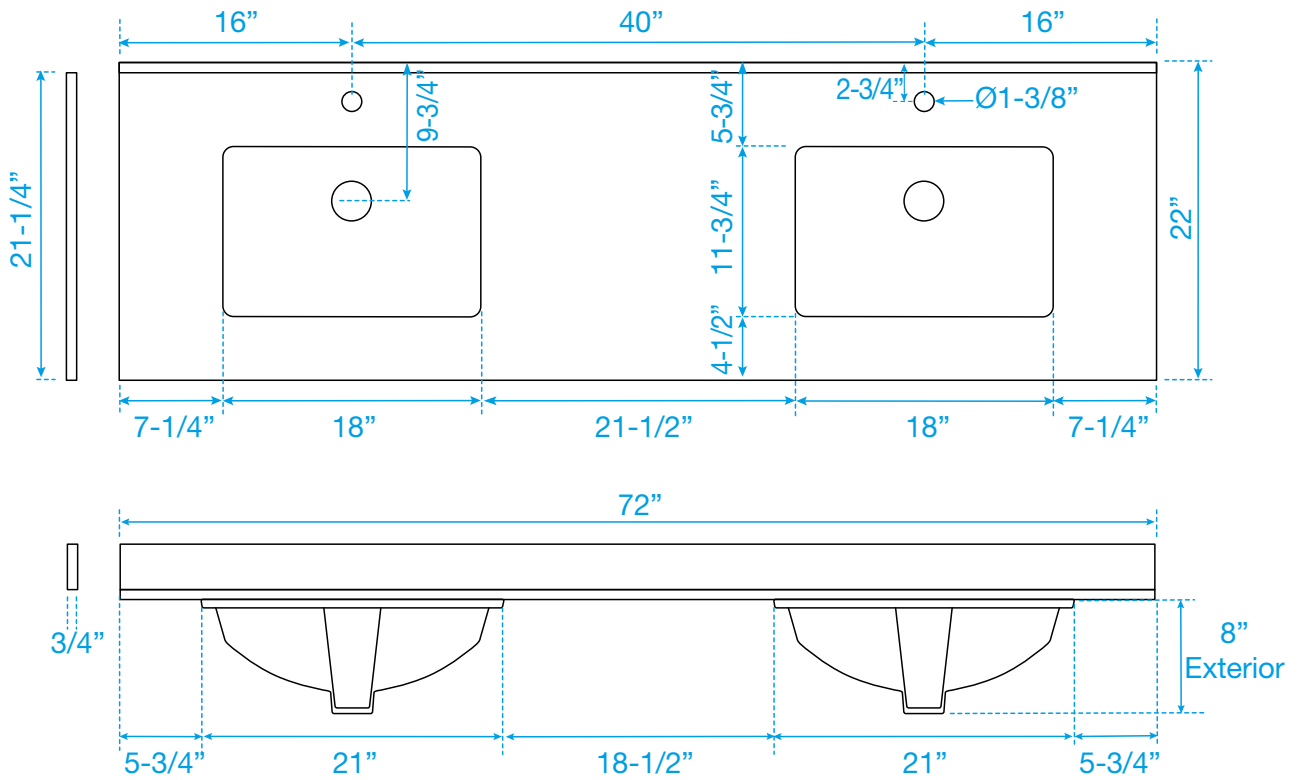

WYNDHAM COLLECTION

TOP VIEW OF VANITY CABINET

*Note: Due to high probability of breakage, the backsplash comes in two pieces, cut from the same piece. All measurements are $\pm 1/4"$.

WC-1414-72-DBL
Quartz

WYNDHAM COLLECTION

Note: Side splash is reversible. Due to high probability of breakage, the backsplash comes in two pieces, cut from the same piece. All measurements are $\pm 1/4$ ".

WC-QCI-72-DBL-TOP