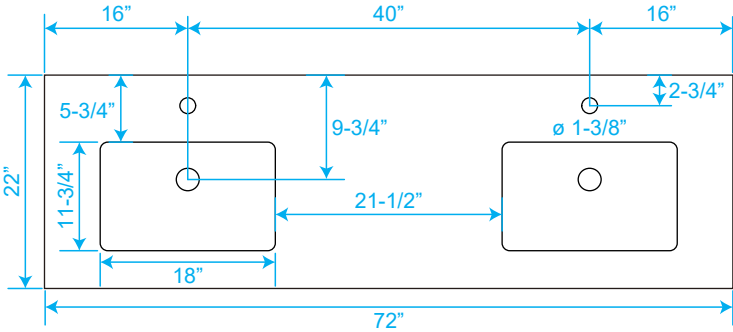

WYNDHAM COLLECTION

TOP VIEW OF VANITY CABINET

*Note: Due to high probability of breakage, the backsplash comes in two pieces, cut from the same piece. All measurements are $\pm 1/4"$.

WC-1414-72-DBL
Quartz

WYNDHAM COLLECTION

Note: Side splash is reversible. Due to high probability of breakage, the backsplash comes in two pieces, cut from the same piece. All measurements are $\pm 1/4$ ".

WC-QCI-72-DBL-TOP