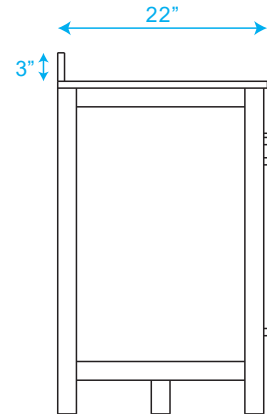

WYNDHAM COLLECTION

TOP VIEW OF VANITY CABINET

*Note: Due to high probability of breakage, the backsplash comes in two pieces, cut from the same piece. All measurements are $\pm 1/4"$.

WC-1414-72-DBL
Quartz

WYNDHAM COLLECTION

Note: Side splash is reversible. Due to high probability of breakage, the backsplash comes in two pieces, cut from the same piece. All measurements are $\pm 1/4$ ".

WC-QCI-72-DBL-TOP