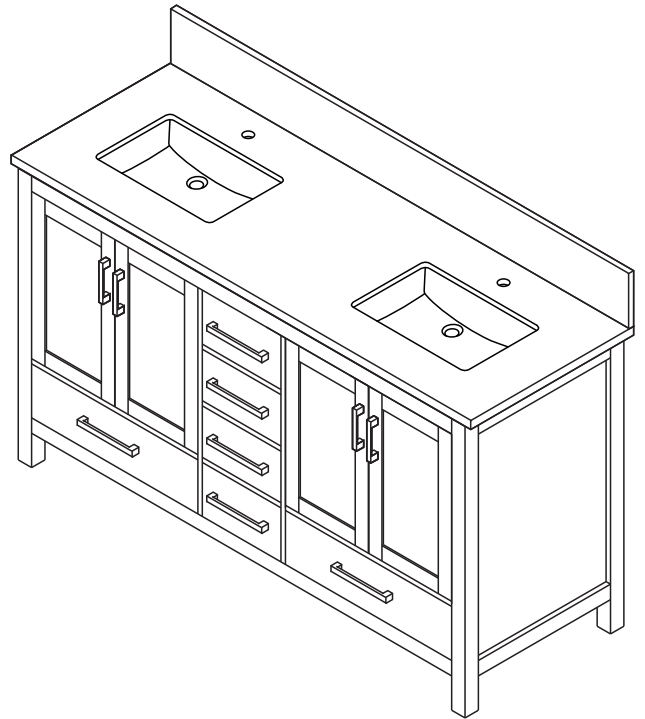

WYNDHAM COLLECTION

TOP VIEW OF VANITY CABINET

*Note: Due to high probability of breakage, the backsplash comes in two pieces, cut from the same piece. All measurements are $\pm 1/4"$.

WC-1414-72-DBL
Quartz

WYNDHAM COLLECTION

Note: Side splash is reversible. Due to high probability of breakage, the backsplash comes in two pieces, cut from the same piece. All measurements are $\pm 1/4$ ".

WC-QCI-72-DBL-TOP