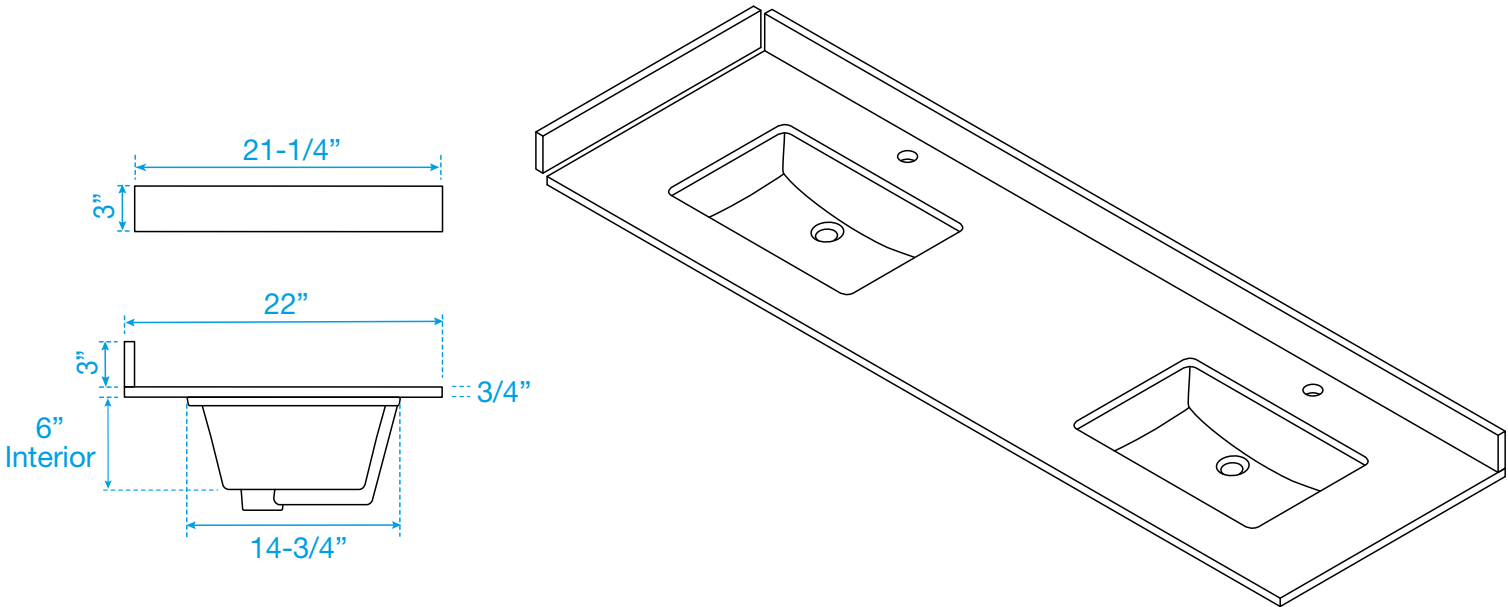

WYNDHAM COLLECTION

TOP VIEW OF VANITY CABINET

*Note: Due to high probability of breakage, the backsplash comes in two pieces, cut from the same piece. All measurements are $\pm 1/4"$.

WC-1414-72-DBL
Quartz

WYNDHAM COLLECTION

Note: Side splash is reversible. Due to high probability of breakage, the backsplash comes in two pieces, cut from the same piece. All measurements are $\pm 1/4$ ".

WC-QCI-72-DBL-TOP