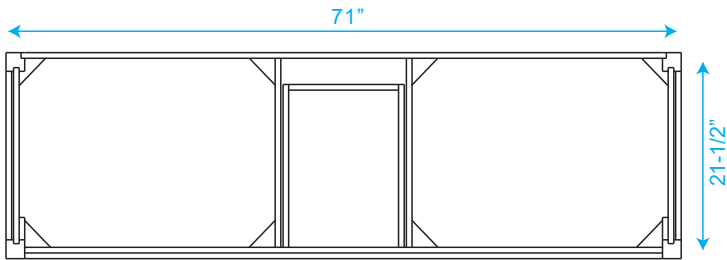

WYNDHAM COLLECTION

TOP VIEW OF VANITY CABINET

*Note: Due to high probability of breakage, the backsplash comes in two pieces, cut from the same piece. All measurements are $\pm 1/4"$.

WC-1414-72-DBL
Quartz

WYNDHAM COLLECTION

Note: Side splash is reversible. Due to high probability of breakage, the backsplash comes in two pieces, cut from the same piece. All measurements are $\pm 1/4$ ".

WC-QCI-72-DBL-TOP