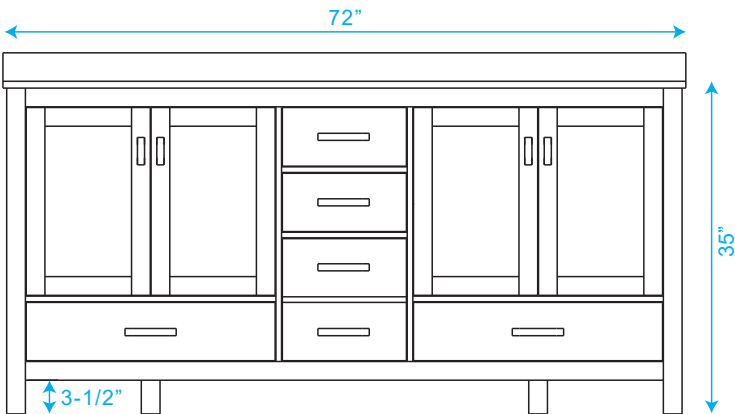

WYNDHAM COLLECTION

TOP VIEW OF VANITY CABINET

*Note: Due to high probability of breakage, the backsplash comes in two pieces, cut from the same piece. All measurements are $\pm 1/4"$.

WC-1414-72-DBL
Quartz

WYNDHAM COLLECTION

Note: Side splash is reversible. Due to high probability of breakage, the backsplash comes in two pieces, cut from the same piece. All measurements are $\pm 1/4$ ".

WC-QCI-72-DBL-TOP