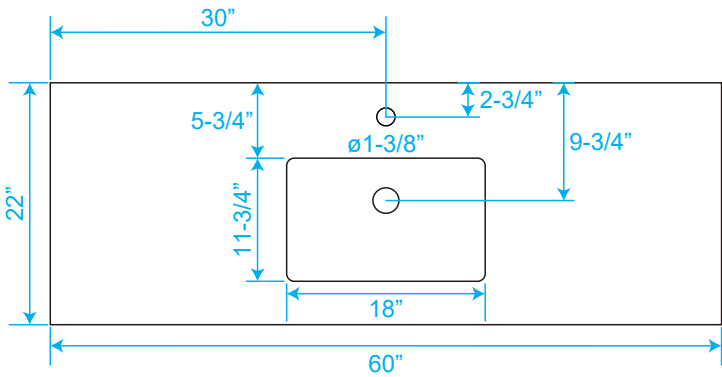

WYNDHAM COLLECTION

TOP VIEW OF VANITY CABINET

*Note: Due to high probability of breakage, the backsplash comes in two pieces, cut from the same piece. All measurements are $\pm 1/4''$.

WC-1414-60-SGL Quartz

WYNDHAM COLLECTION

Note: Side splash is reversible. Due to high probability of breakage, the backsplash comes in two pieces, cut from the same piece. All measurements are $\pm 1/4"$.

WC-QC1-60-SGL-TOP