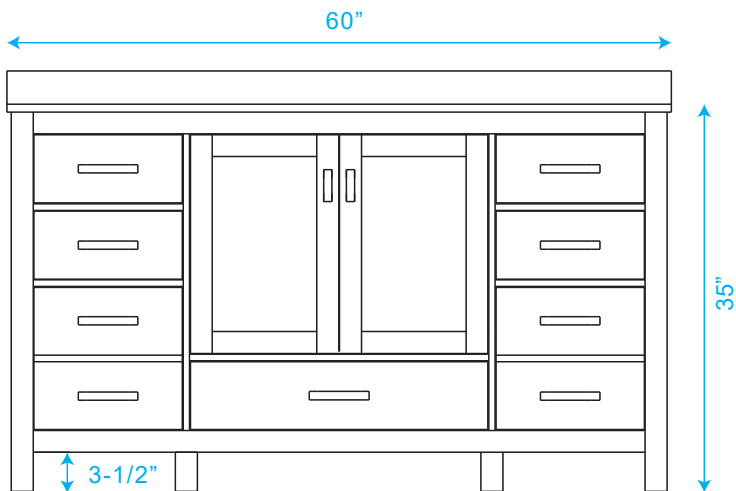

WYNDHAM COLLECTION

TOP VIEW OF VANITY CABINET

*Note: Due to high probability of breakage, the backsplash comes in two pieces, cut from the same piece. All measurements are $\pm 1/4''$.

WC-1414-60-SGL Quartz

WYNDHAM COLLECTION

Note: Side splash is reversible. Due to high probability of breakage, the backsplash comes in two pieces, cut from the same piece. All measurements are $\pm 1/4"$.

WC-QC1-60-SGL-TOP