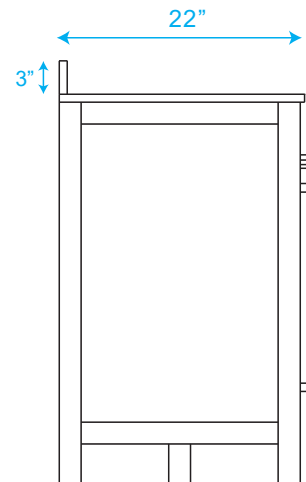

WYNDHAM COLLECTION

TOP VIEW OF VANITY CABINET

*Note: Due to high probability of breakage, the backsplash comes in two pieces, cut from the same piece. All measurements are $\pm 1/4''$.

WC-1414-60-SGL Quartz

WYNDHAM COLLECTION

Note: Side splash is reversible. Due to high probability of breakage, the backsplash comes in two pieces, cut from the same piece. All measurements are $\pm 1/4"$.

WC-QC1-60-SGL-TOP