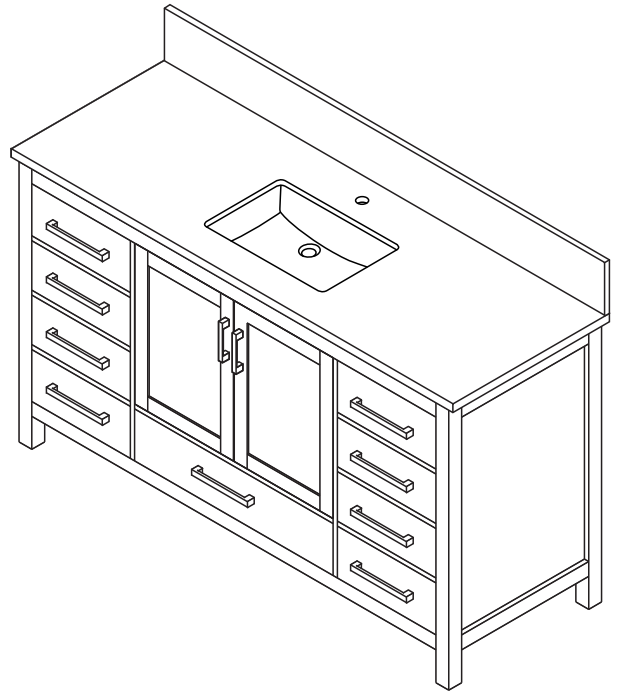

WYNDHAM COLLECTION

TOP VIEW OF VANITY CABINET

*Note: Due to high probability of breakage, the backsplash comes in two pieces, cut from the same piece. All measurements are $\pm 1/4''$.

WC-1414-60-SGL Quartz

WYNDHAM COLLECTION

Note: Side splash is reversible. Due to high probability of breakage, the backsplash comes in two pieces, cut from the same piece. All measurements are $\pm 1/4"$.

WC-QC1-60-SGL-TOP