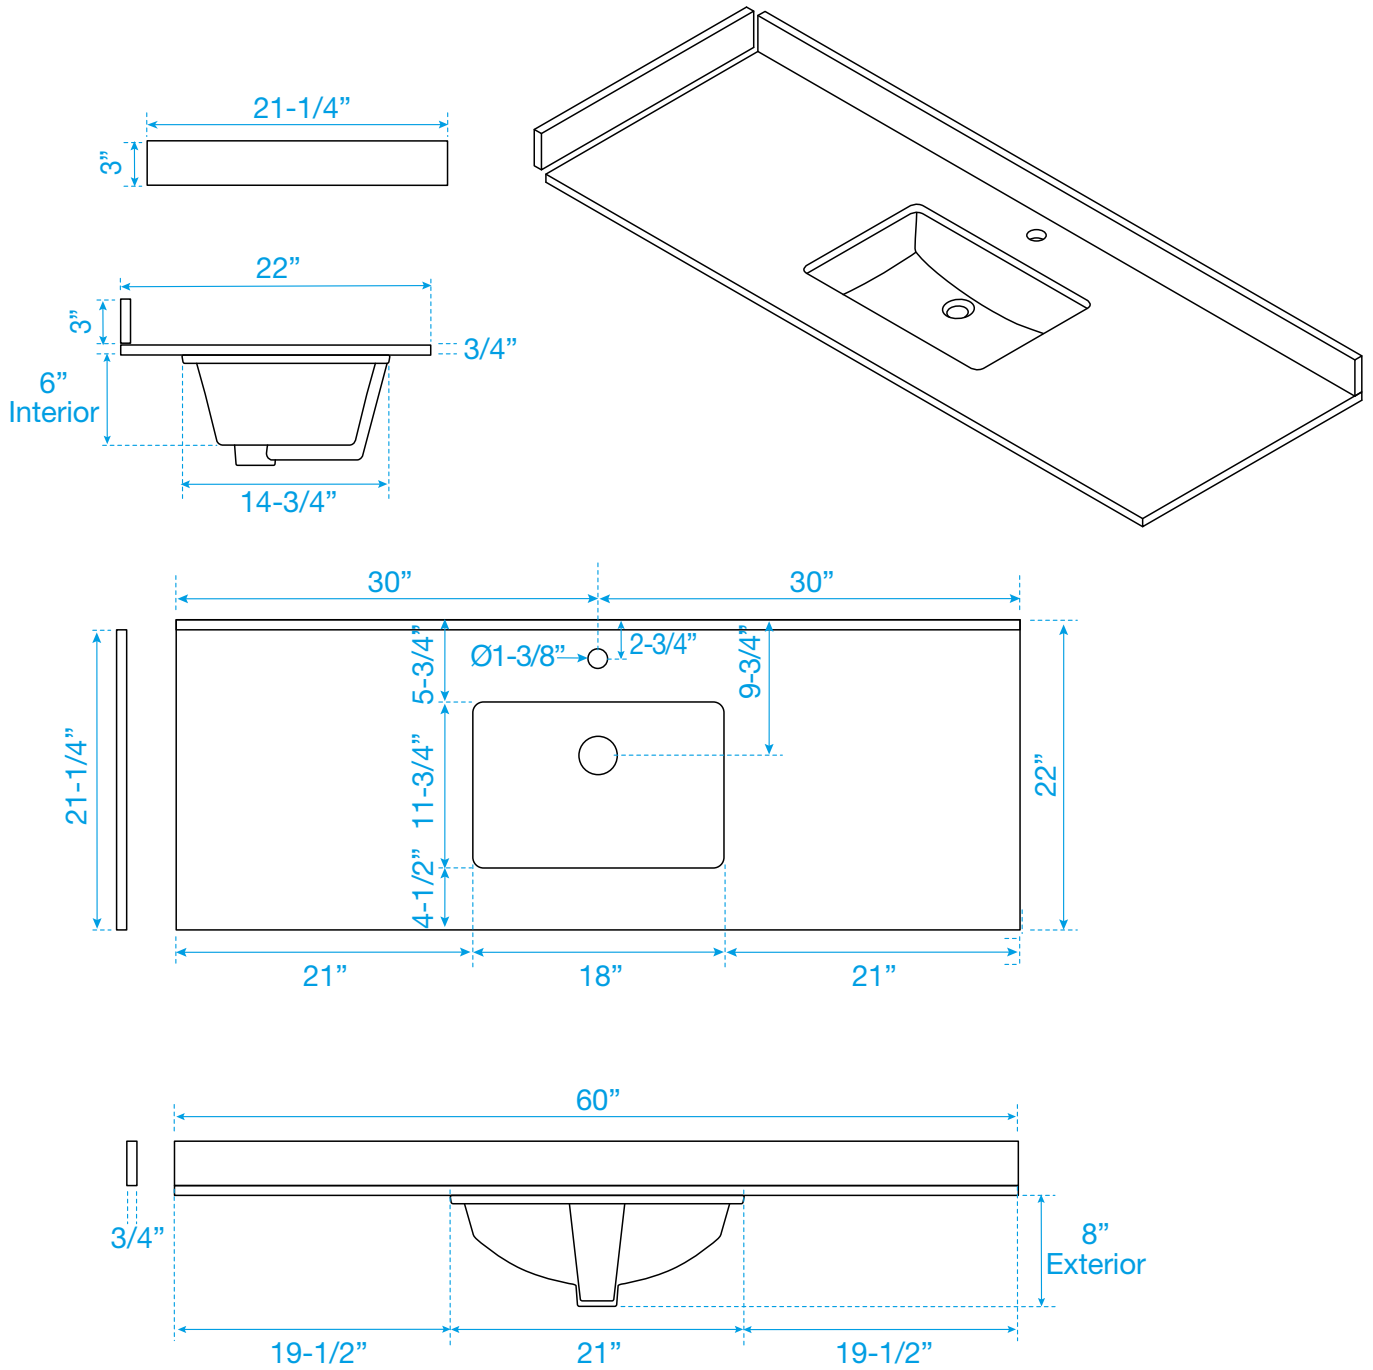

WYNDHAM COLLECTION

TOP VIEW OF VANITY CABINET

*Note: Due to high probability of breakage, the backsplash comes in two pieces, cut from the same piece. All measurements are $\pm 1/4''$.

WC-1414-60-SGL Quartz

WYNDHAM COLLECTION

Note: Side splash is reversible. Due to high probability of breakage, the backsplash comes in two pieces, cut from the same piece. All measurements are $\pm 1/4"$.

WC-QC1-60-SGL-TOP