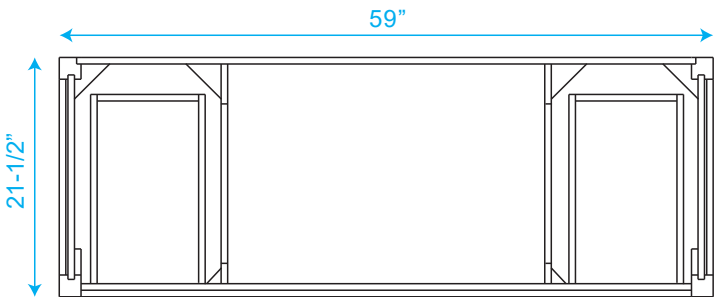

WYNDHAM COLLECTION

TOP VIEW OF VANITY CABINET

*Note: Due to high probability of breakage, the backsplash comes in two pieces, cut from the same piece. All measurements are $\pm 1/4''$.

WC-1414-60-SGL Quartz

WYNDHAM COLLECTION

Note: Side splash is reversible. Due to high probability of breakage, the backsplash comes in two pieces, cut from the same piece. All measurements are $\pm 1/4"$.

WC-QC1-60-SGL-TOP