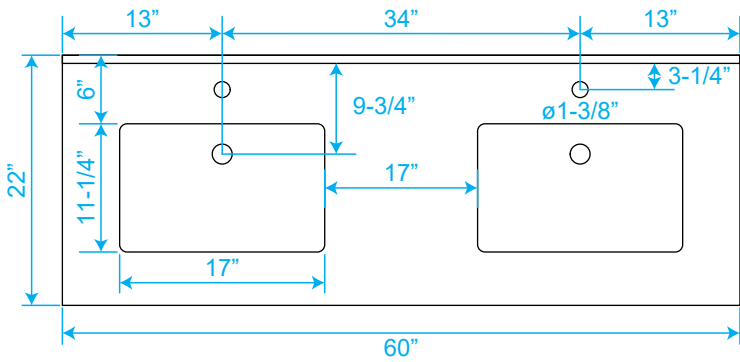

# WYNDHAM COLLECTION

TOP VIEW OF VANITY CABINET

\*Note: Due to high probability of breakage, the backsplash comes in two pieces, cut from the same piece. All measurements are  $\pm 1/4"$ .

WC-1414-60-DBL  
Quartz

# WYNDHAM COLLECTION

Note: Side splash is reversible. Due to high probability of breakage, the backsplash comes in two pieces, cut from the same piece. All measurements are  $\pm 1/4"$ .

WC-QC1-60-DBL-TOP