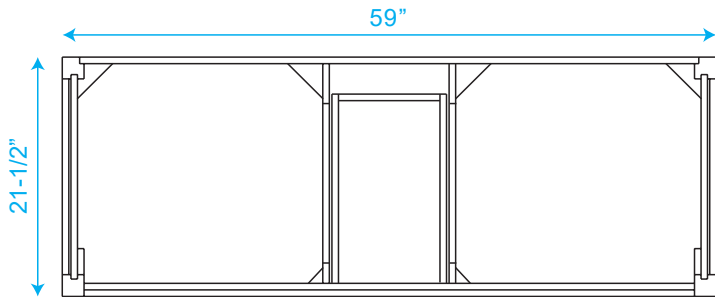

# WYNDHAM COLLECTION

TOP VIEW OF VANITY CABINET

\*Note: Due to high probability of breakage, the backsplash comes in two pieces, cut from the same piece. All measurements are  $\pm 1/4"$ .

WC-1414-60-DBL  
Quartz

# WYNDHAM COLLECTION

Note: Side splash is reversible. Due to high probability of breakage, the backsplash comes in two pieces, cut from the same piece. All measurements are  $\pm 1/4"$ .

WC-QC1-60-DBL-TOP