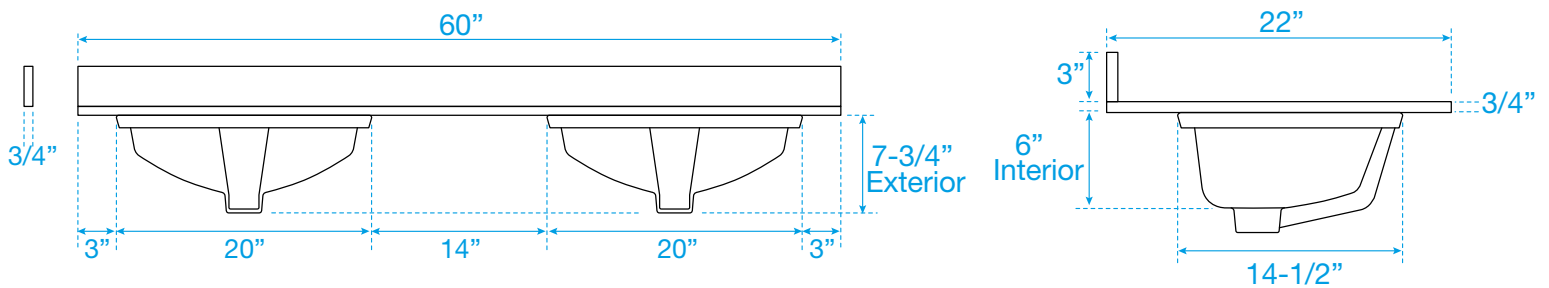

# WYNDHAM COLLECTION

TOP VIEW OF VANITY CABINET

\*Note: Due to high probability of breakage, the backsplash comes in two pieces, cut from the same piece. All measurements are  $\pm 1/4"$ .

WC-1414-60-DBL  
Quartz

# WYNDHAM COLLECTION

Note: Side splash is reversible. Due to high probability of breakage, the backsplash comes in two pieces, cut from the same piece. All measurements are  $\pm 1/4"$ .

WC-QC1-60-DBL-TOP