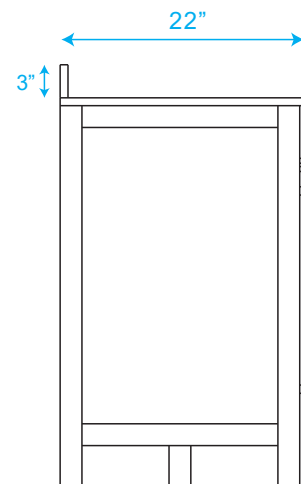

# WYNDHAM COLLECTION

TOP VIEW OF VANITY CABINET

\*Note: Due to high probability of breakage, the backsplash comes in two pieces, cut from the same piece. All measurements are  $\pm 1/4"$ .

WC-1414-60-DBL  
Quartz

# WYNDHAM COLLECTION

Note: Side splash is reversible. Due to high probability of breakage, the backsplash comes in two pieces, cut from the same piece. All measurements are  $\pm 1/4"$ .

WC-QC1-60-DBL-TOP