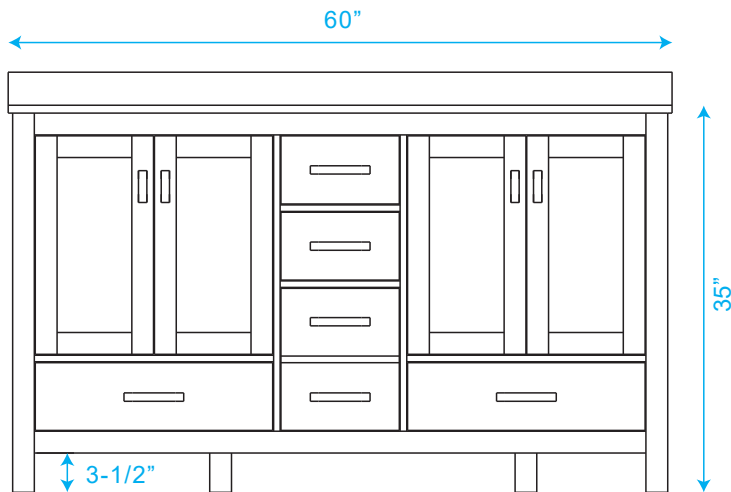

# WYNDHAM COLLECTION

TOP VIEW OF VANITY CABINET

\*Note: Due to high probability of breakage, the backsplash comes in two pieces, cut from the same piece. All measurements are  $\pm 1/4"$ .

WC-1414-60-DBL  
Quartz

# WYNDHAM COLLECTION

Note: Side splash is reversible. Due to high probability of breakage, the backsplash comes in two pieces, cut from the same piece. All measurements are  $\pm 1/4"$ .

WC-QC1-60-DBL-TOP