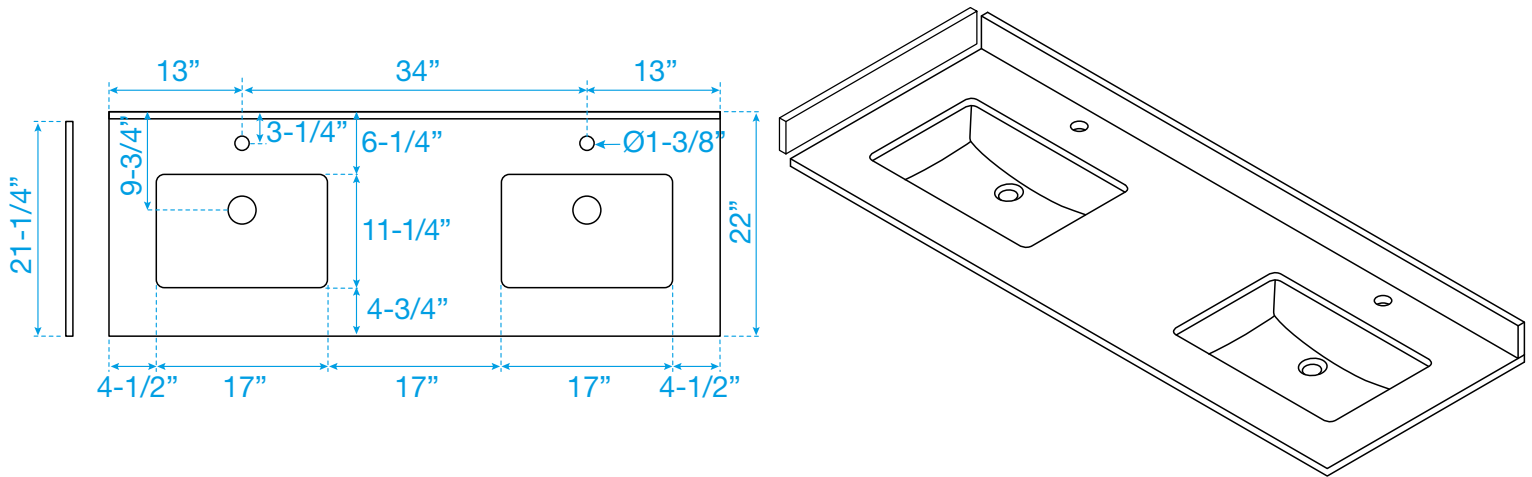

# WYNDHAM COLLECTION

TOP VIEW OF VANITY CABINET

\*Note: Due to high probability of breakage, the backsplash comes in two pieces, cut from the same piece. All measurements are  $\pm 1/4"$ .

WC-1414-60-DBL  
Quartz

# WYNDHAM COLLECTION

Note: Side splash is reversible. Due to high probability of breakage, the backsplash comes in two pieces, cut from the same piece. All measurements are  $\pm 1/4"$ .

WC-QC1-60-DBL-TOP