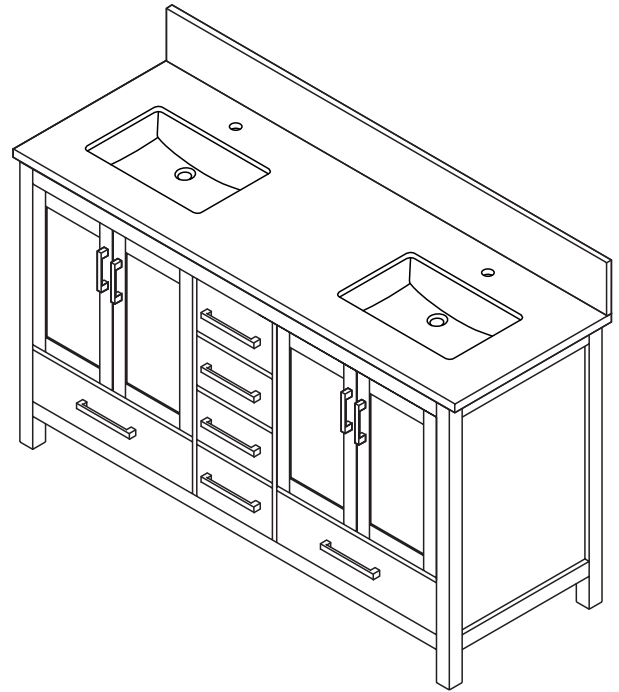

# WYNDHAM COLLECTION

TOP VIEW OF VANITY CABINET

\*Note: Due to high probability of breakage, the backsplash comes in two pieces, cut from the same piece. All measurements are  $\pm 1/4"$ .

WC-1414-60-DBL  
Quartz

# WYNDHAM COLLECTION

Note: Side splash is reversible. Due to high probability of breakage, the backsplash comes in two pieces, cut from the same piece. All measurements are  $\pm 1/4"$ .

WC-QC1-60-DBL-TOP