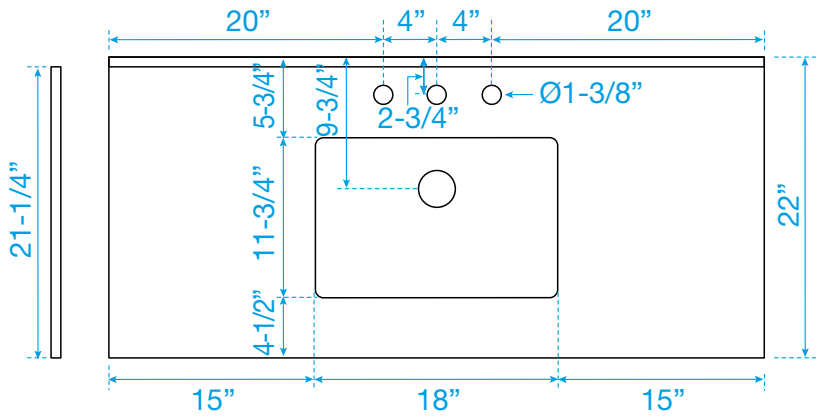

# WYNDHAM COLLECTION

TOP VIEW OF VANITY CABINET

\*Note: All measurements are  $\pm 1/4"$ .

WC-1414-48-SGL  
Quartz

# WYNDHAM COLLECTION

Note: Side splash is reversible. All measurements are  $\pm 1/4\text{'}$ .

WC-QC3-48-SGL-TOP