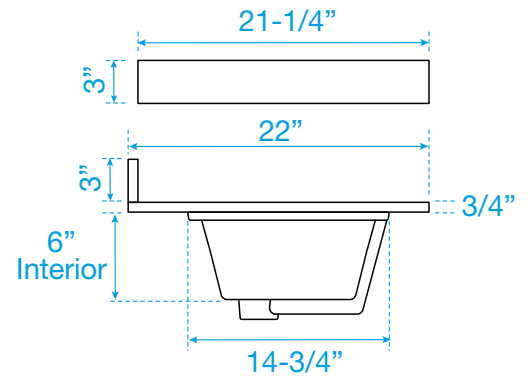

# WYNDHAM COLLECTION

TOP VIEW OF VANITY CABINET

\*Note: All measurements are  $\pm 1/4"$ .

WC-1414-48-SGL  
Quartz

# WYNDHAM COLLECTION

Note: Side splash is reversible. All measurements are  $\pm 1/4\text{'}$ .

WC-QC3-48-SGL-TOP