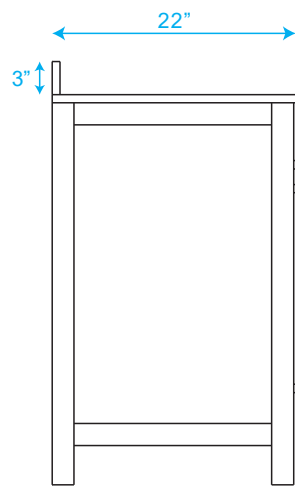

# WYNDHAM COLLECTION

TOP VIEW OF VANITY CABINET

\*Note: All measurements are  $\pm 1/4"$ .

WC-1414-48-SGL  
Quartz

# WYNDHAM COLLECTION

Note: Side splash is reversible. All measurements are  $\pm 1/4\text{'}$ .

WC-QC3-48-SGL-TOP