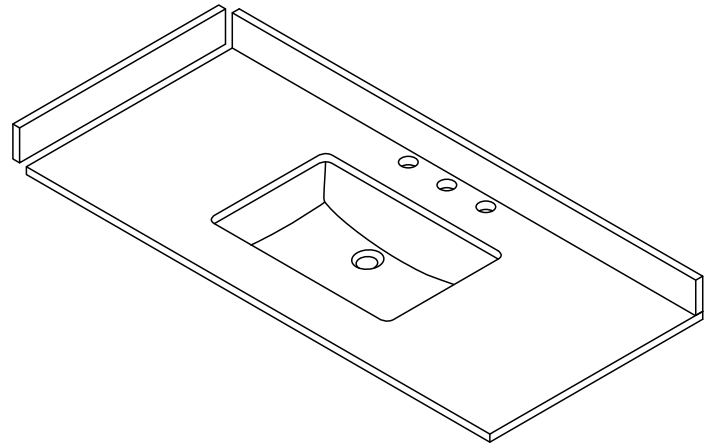

# WYNDHAM COLLECTION

TOP VIEW OF VANITY CABINET

\*Note: All measurements are  $\pm 1/4"$ .

WC-1414-48-SGL  
Quartz

# WYNDHAM COLLECTION

Note: Side splash is reversible. All measurements are  $\pm 1/4\text{'}$ .

WC-QC3-48-SGL-TOP