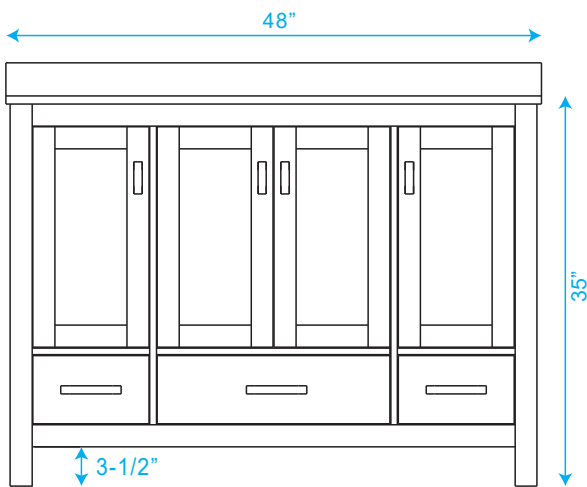

# WYNDHAM COLLECTION

TOP VIEW OF VANITY CABINET

\*Note: All measurements are  $\pm 1/4"$ .

WC-1414-48-SGL  
Quartz

# WYNDHAM COLLECTION

Note: Side splash is reversible. All measurements are  $\pm 1/4\text{'}$ .

WC-QC3-48-SGL-TOP