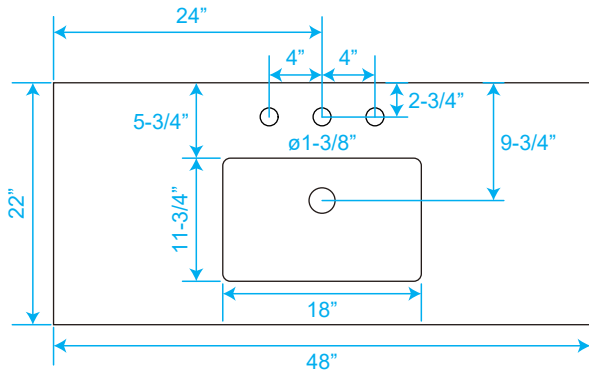

# WYNDHAM COLLECTION

TOP VIEW OF VANITY CABINET

\*Note: All measurements are  $\pm 1/4"$ .

WC-1414-48-SGL  
Quartz

# WYNDHAM COLLECTION

Note: Side splash is reversible. All measurements are  $\pm 1/4\text{'}$ .

WC-QC3-48-SGL-TOP