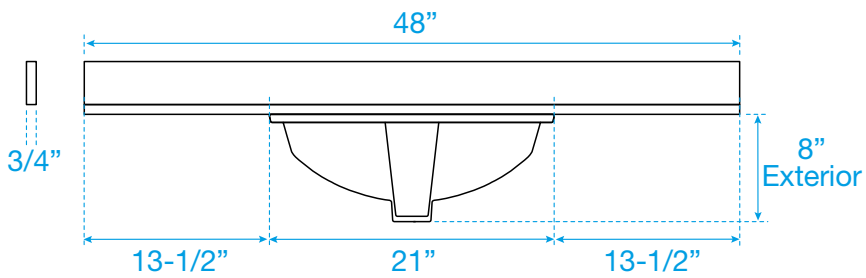

# WYNDHAM COLLECTION

TOP VIEW OF VANITY CABINET

\*Note: All measurements are  $\pm 1/4"$ .

WC-1414-48-SGL  
Quartz

# WYNDHAM COLLECTION

Note: Side splash is reversible. All measurements are  $\pm 1/4\text{'}$ .

WC-QC3-48-SGL-TOP