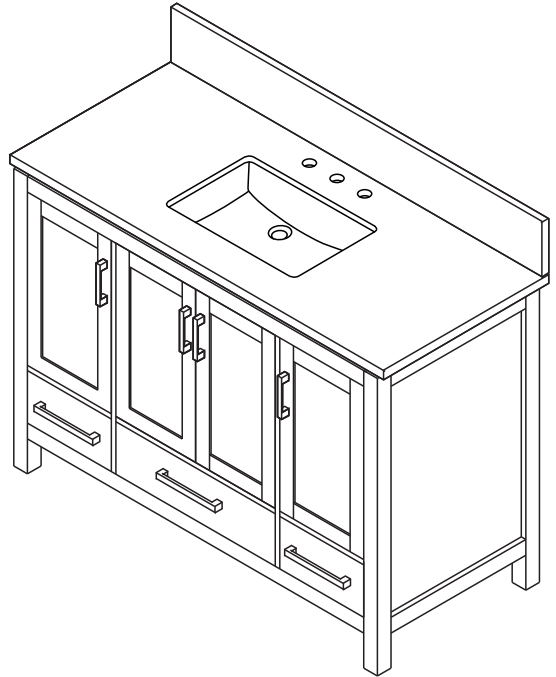

# WYNDHAM COLLECTION

TOP VIEW OF VANITY CABINET

\*Note: All measurements are  $\pm 1/4"$ .

WC-1414-48-SGL  
Quartz

# WYNDHAM COLLECTION

Note: Side splash is reversible. All measurements are  $\pm 1/4\text{'}$ .

WC-QC3-48-SGL-TOP