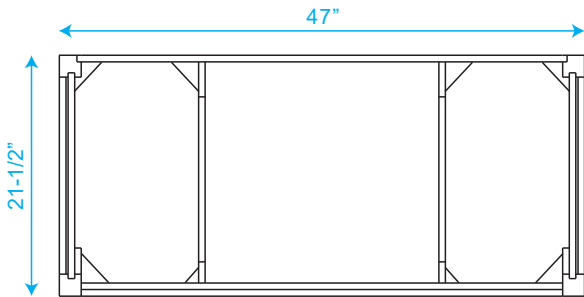

# WYNDHAM COLLECTION

TOP VIEW OF VANITY CABINET

\*Note: All measurements are  $\pm 1/4"$ .

WC-1414-48-SGL  
Quartz

# WYNDHAM COLLECTION

Note: Side splash is reversible. All measurements are  $\pm 1/4\text{'}$ .

WC-QC3-48-SGL-TOP