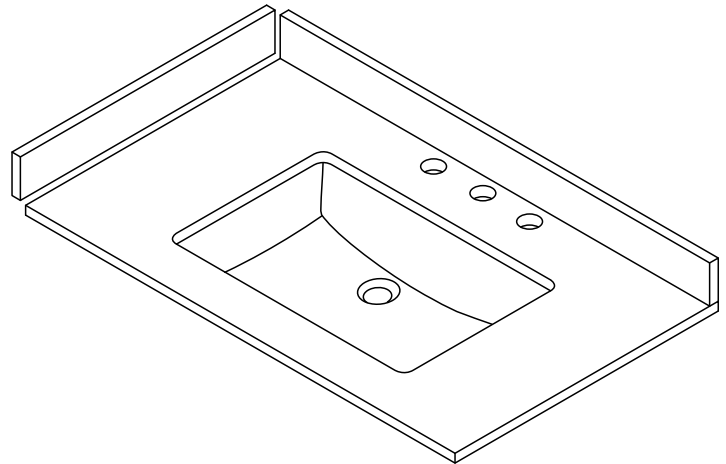

WYNDHAM COLLECTION

TOP VIEW OF VANITY CABINET

*Note: All measurements are $\pm 1/4"$.

WC-1414-36-SGL Quartz

WYNDHAM COLLECTION

Note: Side splash is reversible. All measurements are $\pm 1/4\text{'}$.

WC-QC3-36-SGL-TOP