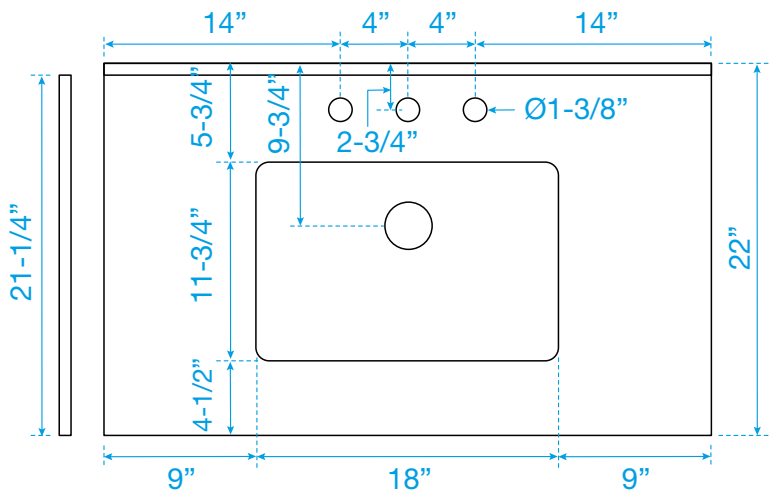

WYNDHAM COLLECTION

TOP VIEW OF VANITY CABINET

*Note: All measurements are $\pm 1/4"$.

WC-1414-36-SGL Quartz

WYNDHAM COLLECTION

Note: Side splash is reversible. All measurements are $\pm 1/4\text{'}$.

WC-QC3-36-SGL-TOP