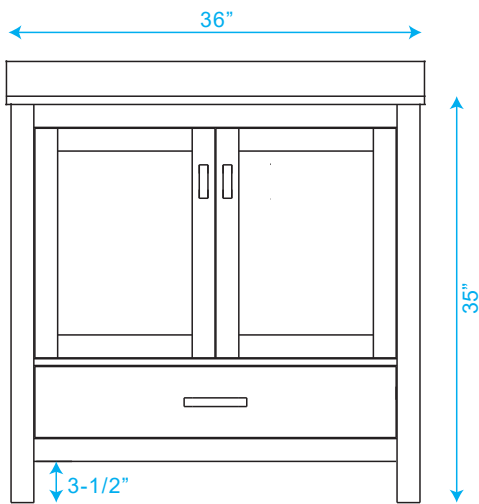

WYNDHAM COLLECTION

TOP VIEW OF VANITY CABINET

*Note: All measurements are $\pm 1/4"$.

WC-1414-36-SGL Quartz

WYNDHAM COLLECTION

Note: Side splash is reversible. All measurements are $\pm 1/4\text{'}$.

WC-QC3-36-SGL-TOP