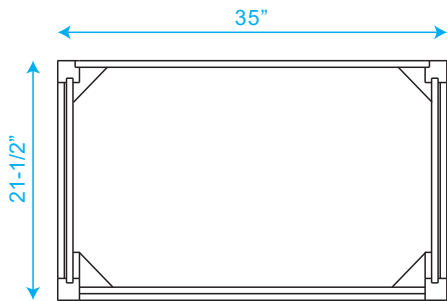

WYNDHAM COLLECTION

TOP VIEW OF VANITY CABINET

*Note: All measurements are $\pm 1/4"$.

WC-1414-36-SGL Quartz

WYNDHAM COLLECTION

Note: Side splash is reversible. All measurements are $\pm 1/4\text{'}$.

WC-QC3-36-SGL-TOP