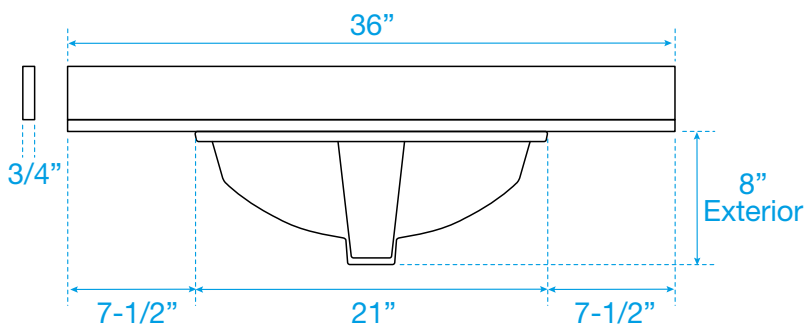

WYNDHAM COLLECTION

TOP VIEW OF VANITY CABINET

*Note: All measurements are $\pm 1/4"$.

WC-1414-36-SGL Quartz

WYNDHAM COLLECTION

Note: Side splash is reversible. All measurements are $\pm 1/4\text{'}$.

WC-QC3-36-SGL-TOP