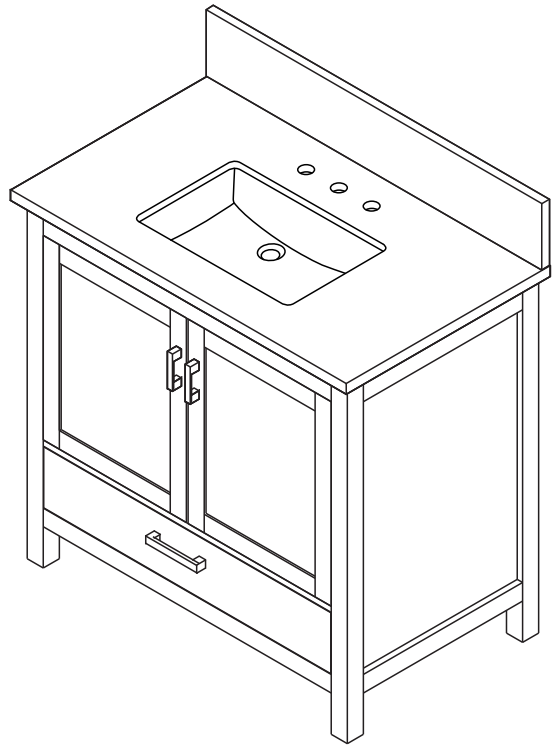

WYNDHAM COLLECTION

TOP VIEW OF VANITY CABINET

*Note: All measurements are $\pm 1/4"$.

WC-1414-36-SGL Quartz

WYNDHAM COLLECTION

Note: Side splash is reversible. All measurements are $\pm 1/4\text{'}$.

WC-QC3-36-SGL-TOP