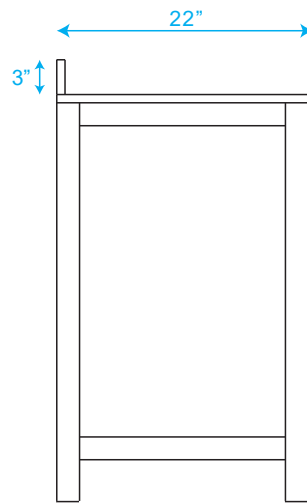

WYNDHAM COLLECTION

TOP VIEW OF VANITY CABINET

*Note: All measurements are $\pm 1/4"$.

WC-1414-36-SGL Quartz

WYNDHAM COLLECTION

Note: Side splash is reversible. All measurements are $\pm 1/4\text{'}$.

WC-QC3-36-SGL-TOP