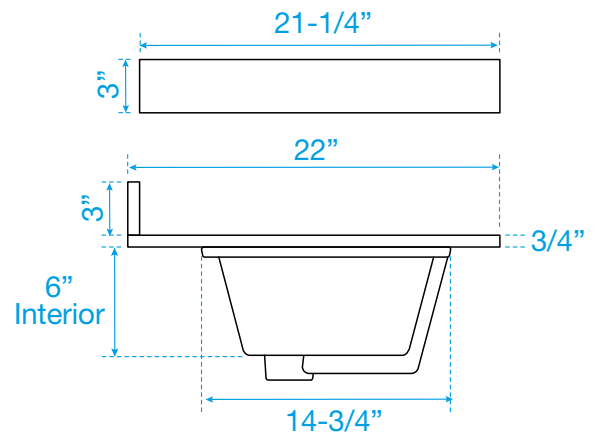

WYNDHAM COLLECTION

TOP VIEW OF VANITY CABINET

*Note: All measurements are $\pm 1/4"$.

WC-1414-36-SGL Quartz

WYNDHAM COLLECTION

Note: Side splash is reversible. All measurements are $\pm 1/4\text{'}$.

WC-QC3-36-SGL-TOP