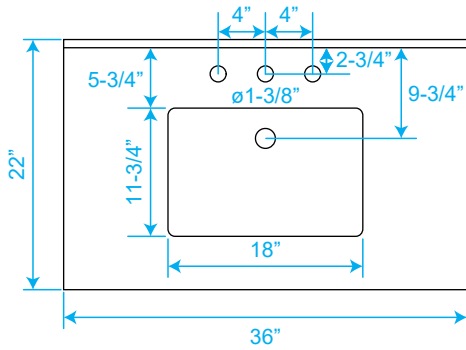

WYNDHAM COLLECTION

TOP VIEW OF VANITY CABINET

*Note: All measurements are $\pm 1/4"$.

WC-1414-36-SGL Quartz

WYNDHAM COLLECTION

Note: Side splash is reversible. All measurements are $\pm 1/4\text{'}$.

WC-QC3-36-SGL-TOP