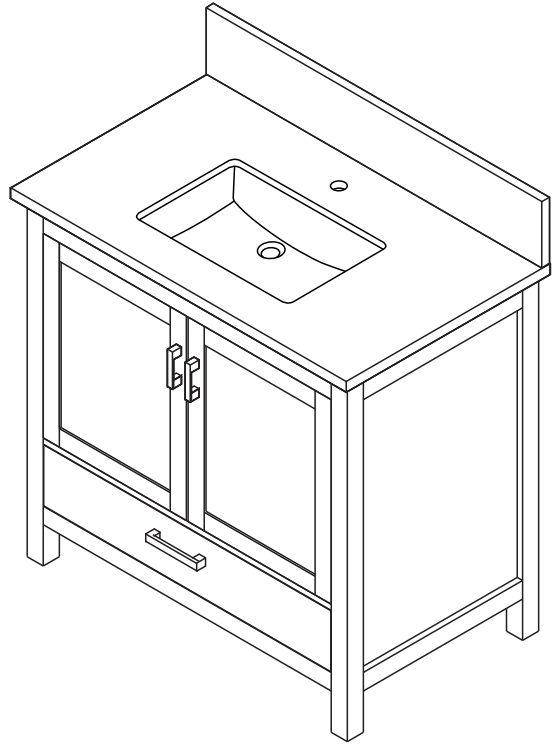

WYNDHAM COLLECTION

TOP VIEW OF VANITY CABINET

*Note: All measurements are $\pm 1/4"$.

WC-1414-36-SGL
Quartz

WYNDHAM COLLECTION

Note: Side splash is reversible. All measurements are $\pm 1/4$ ".

WC-QC1-36-SGL-TOP