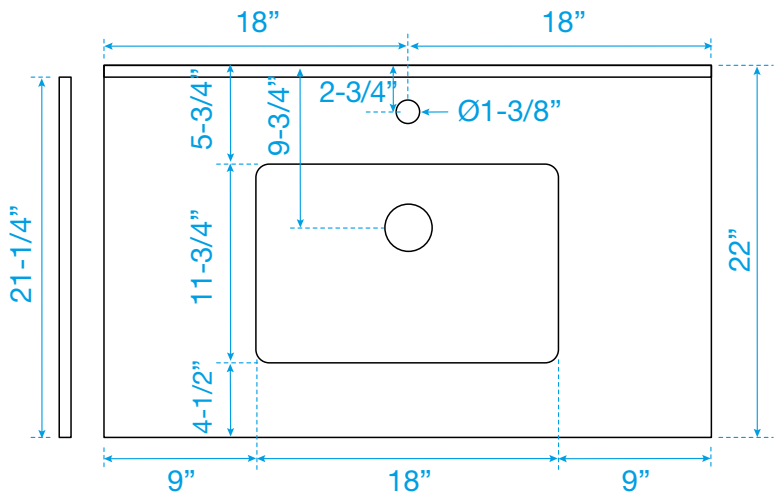

WYNDHAM COLLECTION

TOP VIEW OF VANITY CABINET

*Note: All measurements are $\pm 1/4"$.

WC-1414-36-SGL
Quartz

WYNDHAM COLLECTION

Note: Side splash is reversible. All measurements are $\pm 1/4$ ".

WC-QC1-36-SGL-TOP