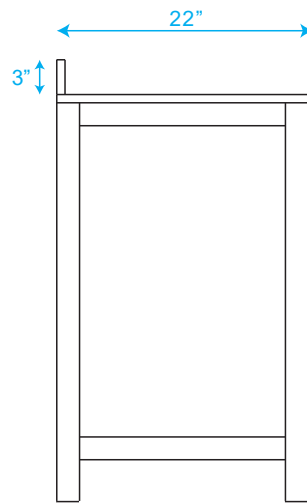

WYNDHAM COLLECTION

TOP VIEW OF VANITY CABINET

*Note: All measurements are $\pm 1/4"$.

WC-1414-36-SGL
Quartz

WYNDHAM COLLECTION

Note: Side splash is reversible. All measurements are $\pm 1/4$ ".

WC-QC1-36-SGL-TOP