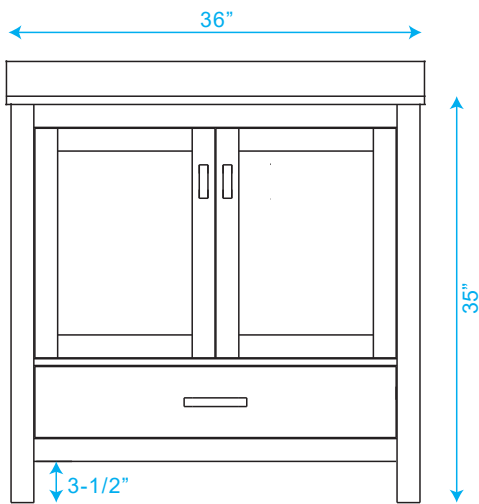

WYNDHAM COLLECTION

TOP VIEW OF VANITY CABINET

*Note: All measurements are $\pm 1/4"$.

WC-1414-36-SGL
Quartz

WYNDHAM COLLECTION

Note: Side splash is reversible. All measurements are $\pm 1/4$ ".

WC-QC1-36-SGL-TOP