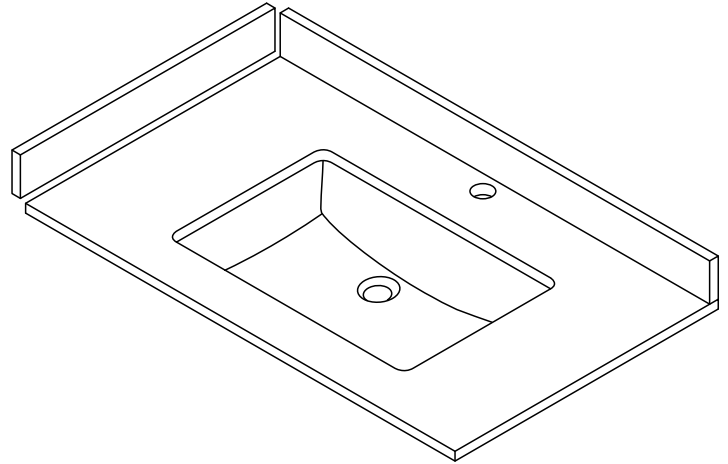

WYNDHAM COLLECTION

TOP VIEW OF VANITY CABINET

*Note: All measurements are $\pm 1/4"$.

WC-1414-36-SGL
Quartz

WYNDHAM COLLECTION

Note: Side splash is reversible. All measurements are $\pm 1/4$ ".

WC-QC1-36-SGL-TOP