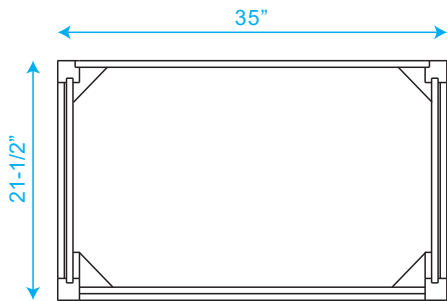

WYNDHAM COLLECTION

TOP VIEW OF VANITY CABINET

*Note: All measurements are $\pm 1/4"$.

WC-1414-36-SGL
Quartz

WYNDHAM COLLECTION

Note: Side splash is reversible. All measurements are $\pm 1/4$ ".

WC-QC1-36-SGL-TOP