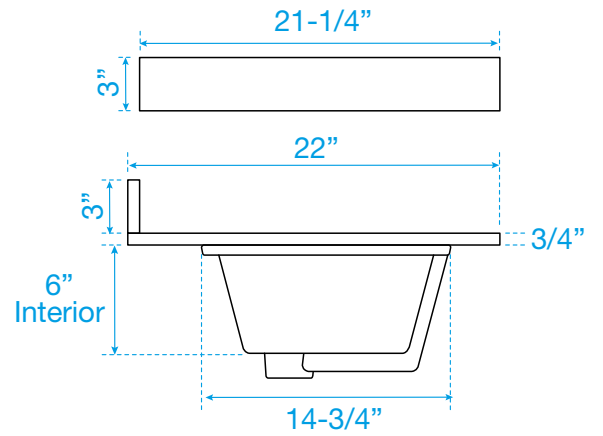

WYNDHAM COLLECTION

TOP VIEW OF VANITY CABINET

*Note: All measurements are $\pm 1/4"$.

WC-1414-36-SGL
Quartz

WYNDHAM COLLECTION

Note: Side splash is reversible. All measurements are $\pm 1/4$ ".

WC-QC1-36-SGL-TOP