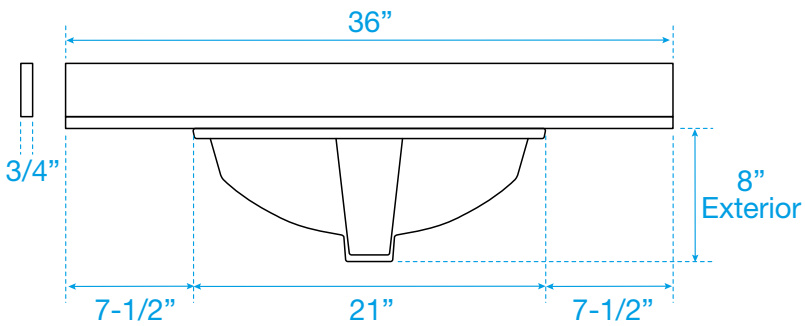

WYNDHAM COLLECTION

TOP VIEW OF VANITY CABINET

*Note: All measurements are $\pm 1/4"$.

WC-1414-36-SGL
Quartz

WYNDHAM COLLECTION

Note: Side splash is reversible. All measurements are $\pm 1/4$ ".

WC-QC1-36-SGL-TOP