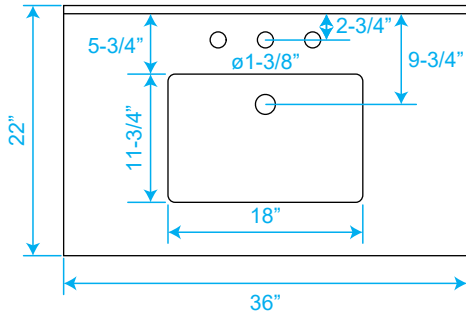

WYNDHAM COLLECTION

TOP VIEW OF VANITY CABINET

*Note: All measurements are $\pm 1/4"$.

WC-1414-36-SGL
Quartz

WYNDHAM COLLECTION

Note: Side splash is reversible. All measurements are $\pm 1/4$ ".

WC-QC1-36-SGL-TOP