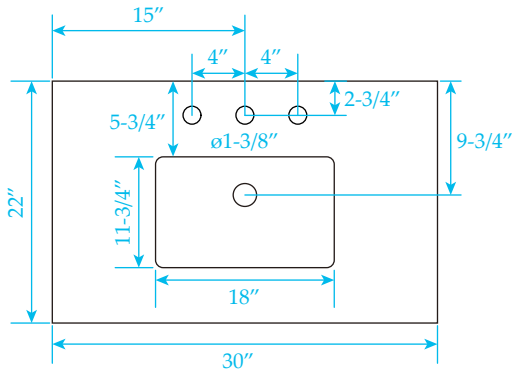

WYNDHAM COLLECTION

TOP VIEW OF VANITY CABINET

*Note: All measurements are $\pm 1/4"$.

WC-1414-30-SGL Quartz

WYNDHAM COLLECTION

Note: Side splash is reversible. All measurements are $\pm 1/4"$.

WC-QC3-30-SGL-TOP