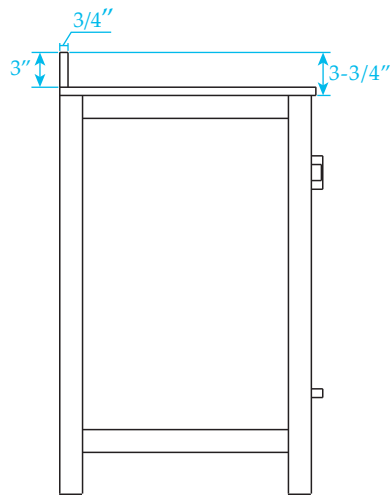

WYNDHAM COLLECTION

TOP VIEW OF VANITY CABINET

*Note: All measurements are $\pm 1/4"$.

WC-1414-30-SGL Quartz

WYNDHAM COLLECTION

Note: Side splash is reversible. All measurements are $\pm 1/4"$.

WC-QC3-30-SGL-TOP