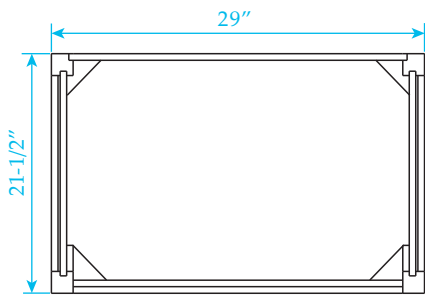

WYNDHAM COLLECTION

TOP VIEW OF VANITY CABINET

*Note: All measurements are $\pm 1/4"$.

WC-1414-30-SGL Quartz

WYNDHAM COLLECTION

Note: Side splash is reversible. All measurements are $\pm 1/4"$.

WC-QC3-30-SGL-TOP