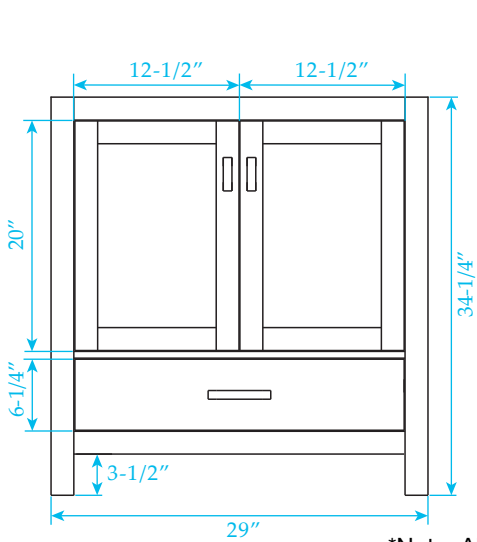

WYNDHAM COLLECTION

TOP VIEW OF VANITY CABINET

*Note: All measurements are $\pm 1/4"$.

WC-1414-30-SGL Quartz

WYNDHAM COLLECTION

Note: Side splash is reversible. All measurements are $\pm 1/4"$.

WC-QC3-30-SGL-TOP