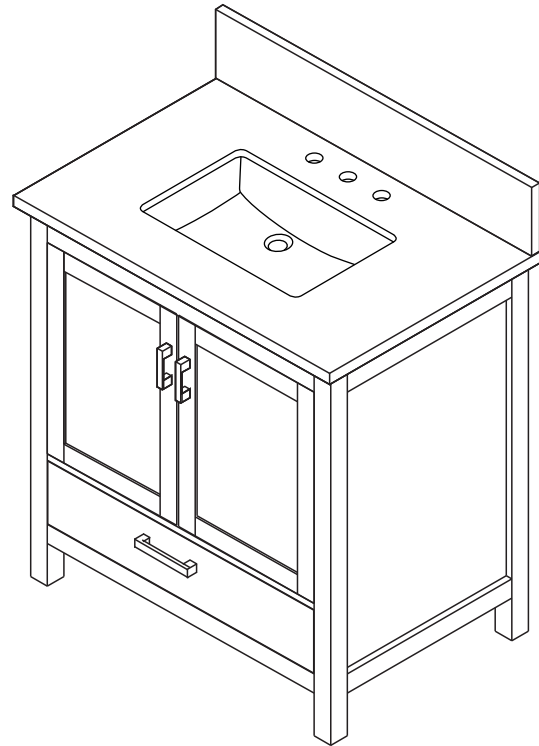

WYNDHAM COLLECTION

TOP VIEW OF VANITY CABINET

*Note: All measurements are $\pm 1/4"$.

WC-1414-30-SGL Quartz

WYNDHAM COLLECTION

Note: Side splash is reversible. All measurements are $\pm 1/4"$.

WC-QC3-30-SGL-TOP