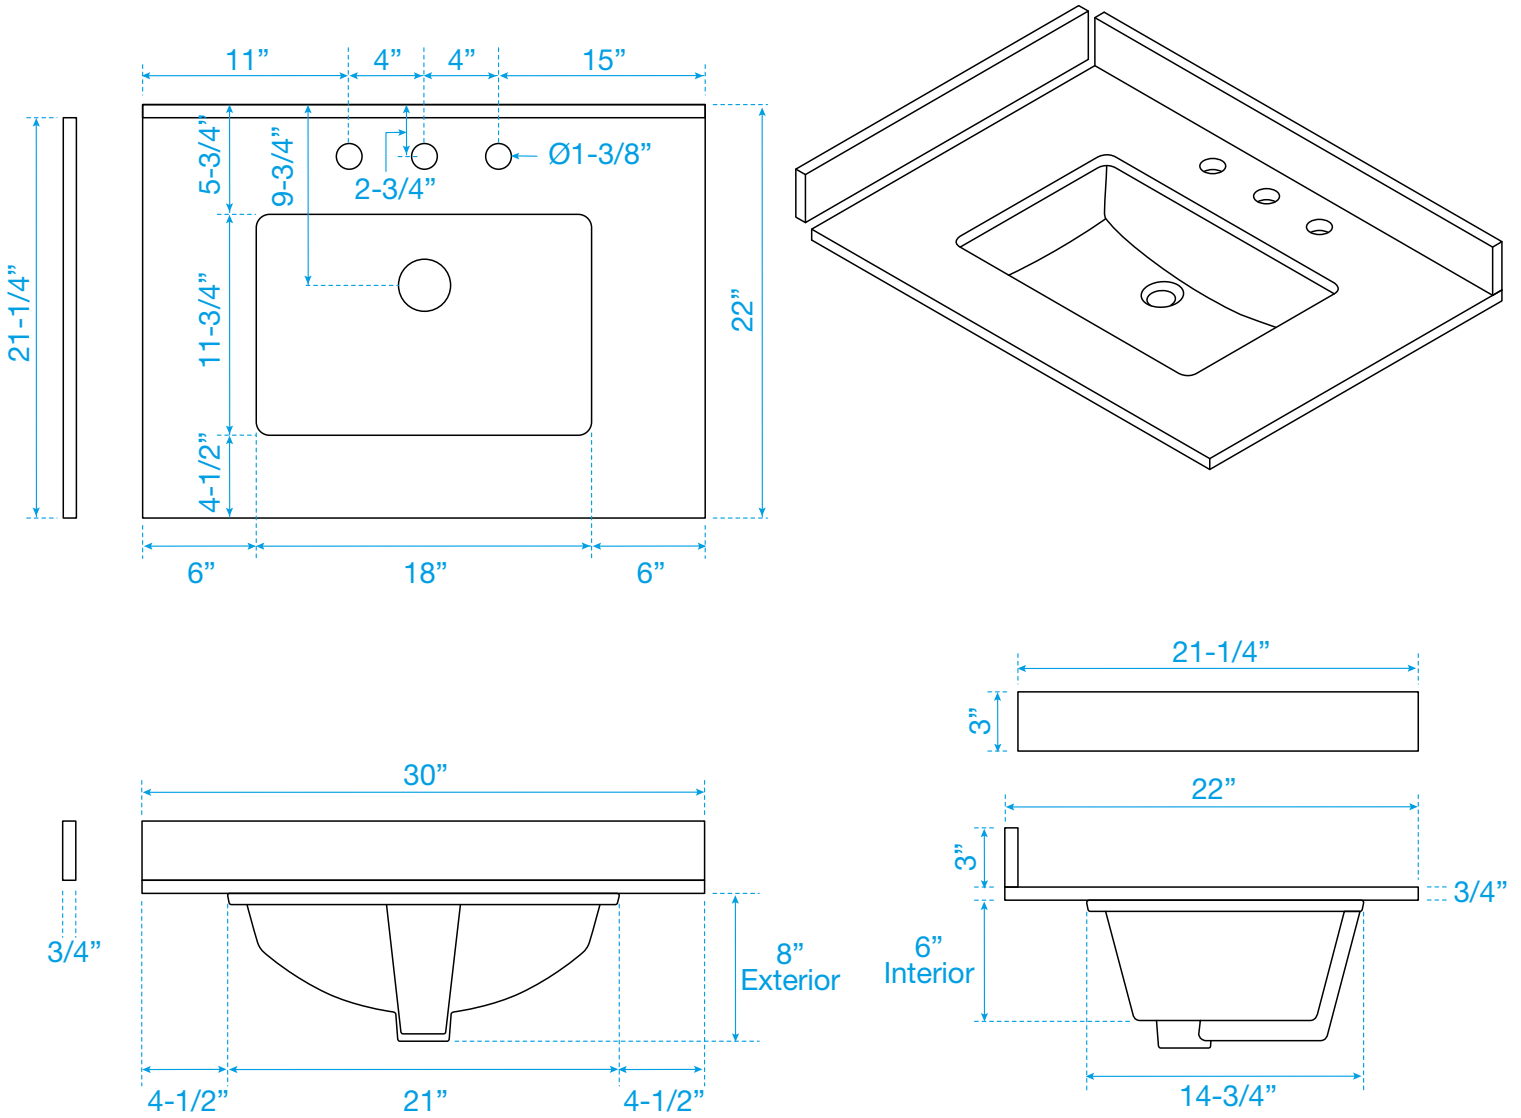

WYNDHAM COLLECTION

TOP VIEW OF VANITY CABINET

*Note: All measurements are $\pm 1/4"$.

WC-1414-30-SGL Quartz

WYNDHAM COLLECTION

Note: Side splash is reversible. All measurements are $\pm 1/4"$.

WC-QC3-30-SGL-TOP