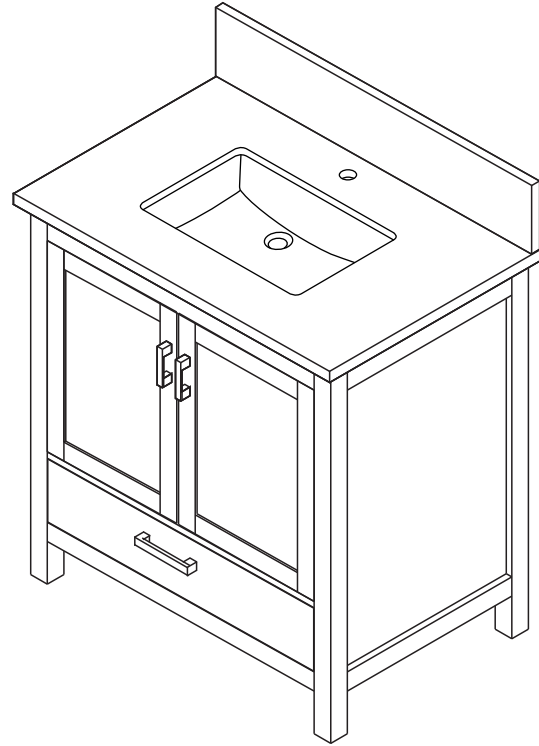

WYNDHAM COLLECTION

TOP VIEW OF VANITY CABINET

*Note: All measurements are $\pm 1/4$ ".

WC-1414-30-SGL
Quartz

WYNDHAM COLLECTION

Note: Side splash is reversible. All measurements are $\pm 1/4"$.

WC-QCI-30-SGL-TOP