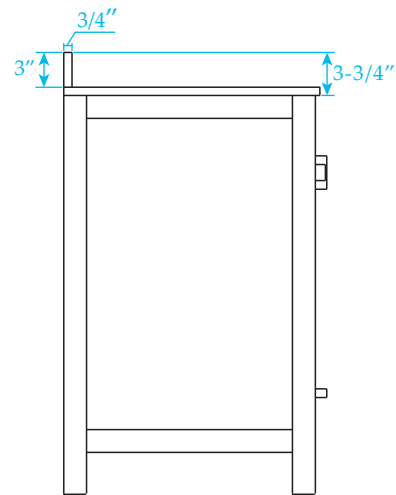

WYNDHAM COLLECTION

TOP VIEW OF VANITY CABINET

*Note: All measurements are $\pm 1/4$ ".

WC-1414-30-SGL
Quartz

WYNDHAM COLLECTION

Note: Side splash is reversible. All measurements are $\pm 1/4"$.

WC-QCI-30-SGL-TOP