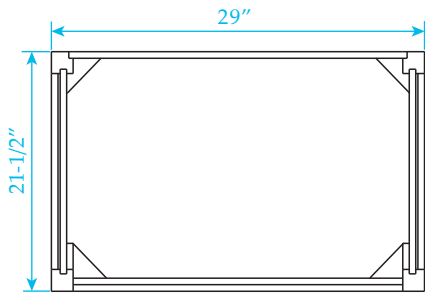

WYNDHAM COLLECTION

TOP VIEW OF VANITY CABINET

*Note: All measurements are $\pm 1/4$ ".

WC-1414-30-SGL
Quartz

WYNDHAM COLLECTION

Note: Side splash is reversible. All measurements are $\pm 1/4"$.

WC-QCI-30-SGL-TOP