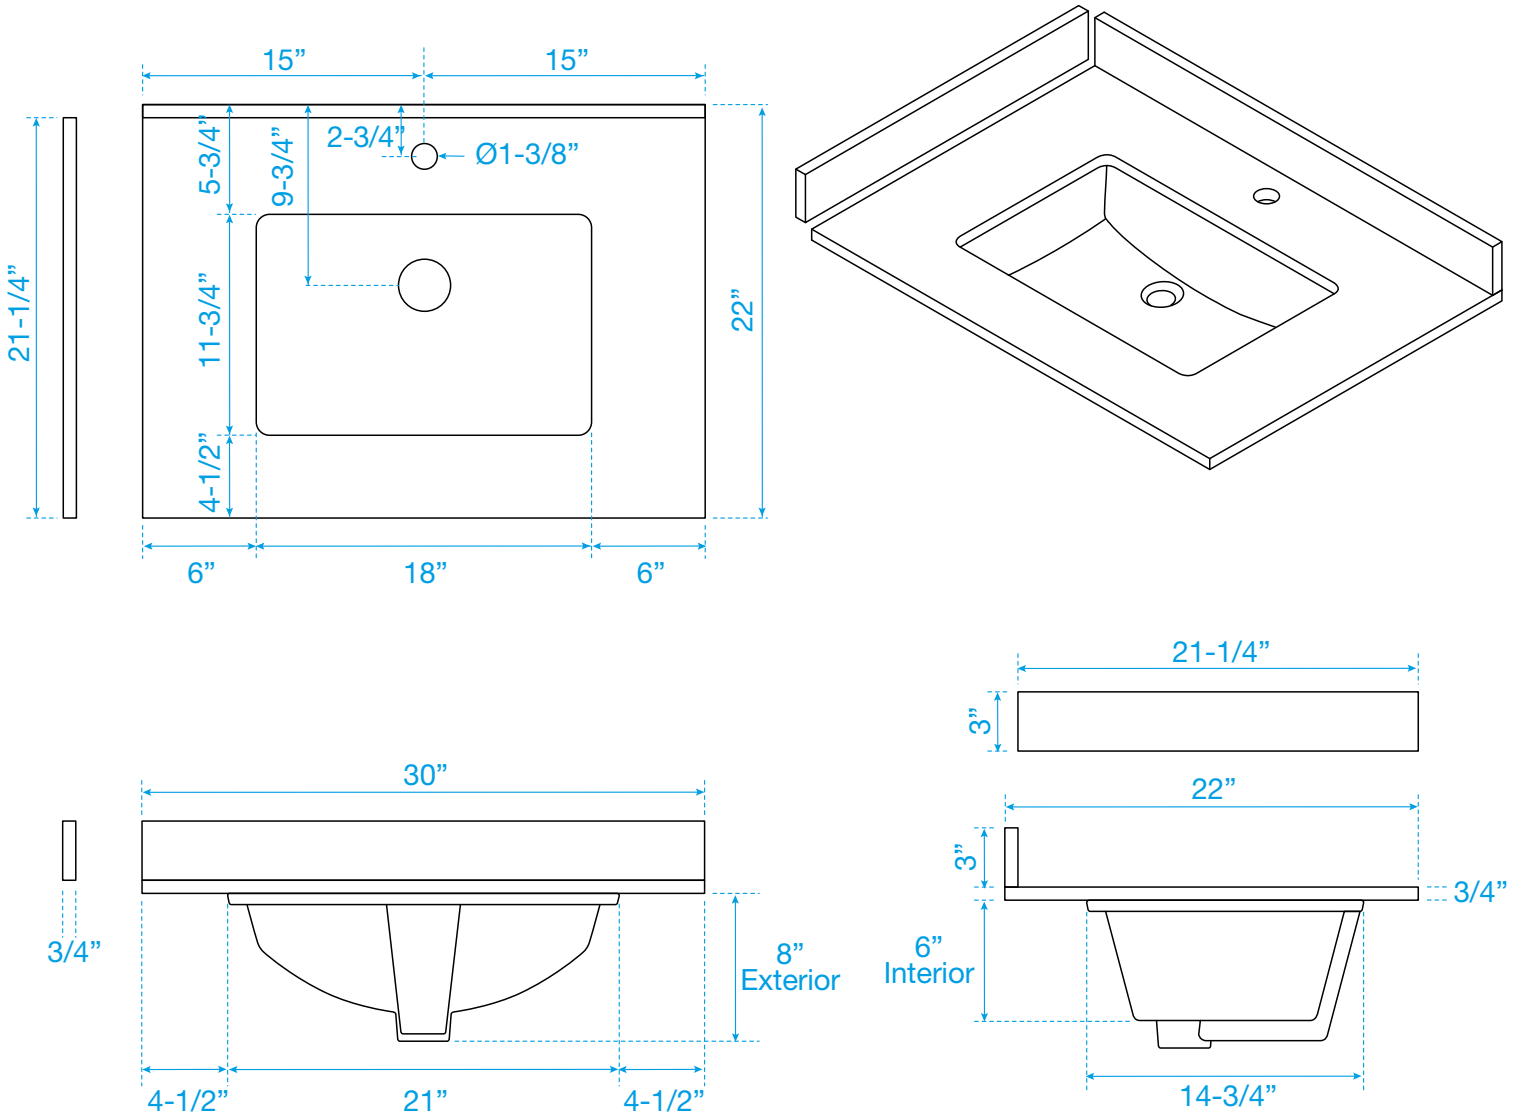

WYNDHAM COLLECTION

TOP VIEW OF VANITY CABINET

*Note: All measurements are $\pm 1/4$ ".

WC-1414-30-SGL
Quartz

WYNDHAM COLLECTION

Note: Side splash is reversible. All measurements are $\pm 1/4"$.

WC-QCI-30-SGL-TOP