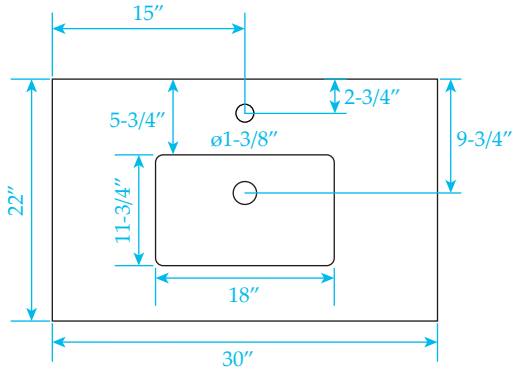

WYNDHAM COLLECTION

TOP VIEW OF VANITY CABINET

*Note: All measurements are $\pm 1/4$ ".

WC-1414-30-SGL
Quartz

WYNDHAM COLLECTION

Note: Side splash is reversible. All measurements are $\pm 1/4"$.

WC-QCI-30-SGL-TOP