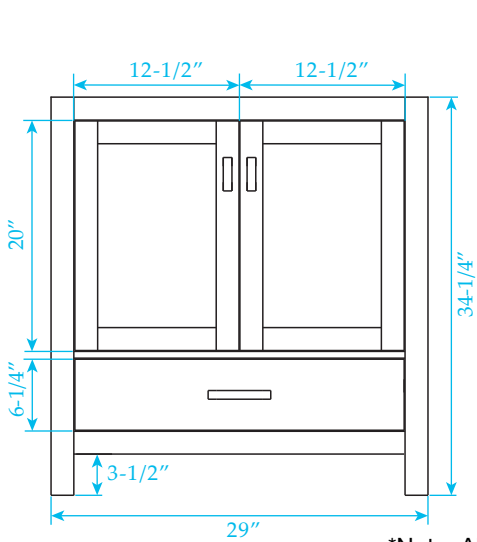

WYNDHAM COLLECTION

TOP VIEW OF VANITY CABINET

*Note: All measurements are $\pm 1/4$ ".

WC-1414-30-SGL
Quartz

WYNDHAM COLLECTION

Note: Side splash is reversible. All measurements are $\pm 1/4"$.

WC-QCI-30-SGL-TOP