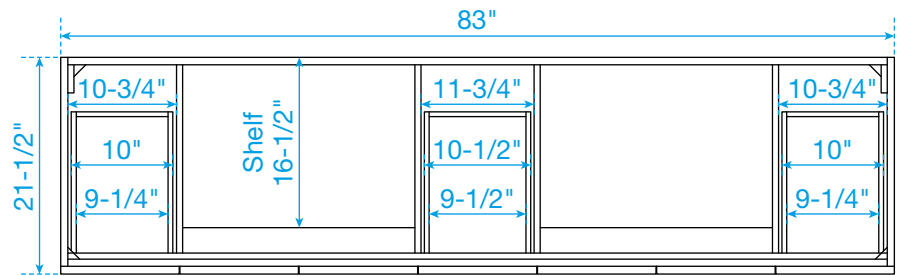

# WYNDHAM COLLECTION

TOP VIEW OF VANITY CABINET

\*Note: Due to high probability of breakage, the backsplash comes in two pieces, cut from the same piece. All measurements are  $\pm 1/4"$ .

WC-7171-84-DBL  
Quartz

# WYNDHAM COLLECTION

Note: Side splash is reversible. Due to high probability of breakage, the backsplash comes in two pieces, cut from the same piece. All measurements are  $\pm 1/4"$ .

WC-QC3-84-DBL-TOP