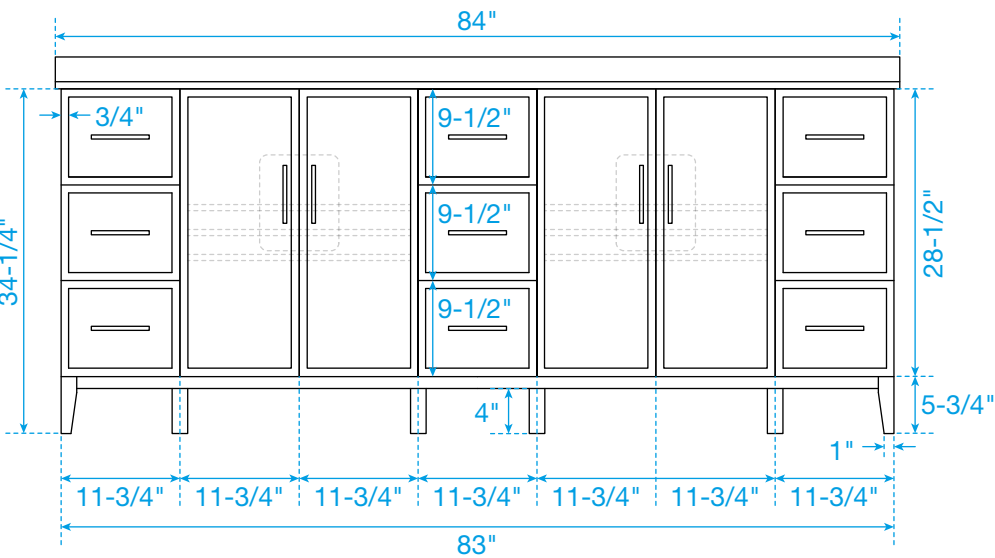

# WYNDHAM COLLECTION

TOP VIEW OF VANITY CABINET

\*Note: Due to high probability of breakage, the backsplash comes in two pieces, cut from the same piece. All measurements are  $\pm 1/4"$ .

WC-7171-84-DBL  
Quartz

# WYNDHAM COLLECTION

Note: Side splash is reversible. Due to high probability of breakage, the backsplash comes in two pieces, cut from the same piece. All measurements are  $\pm 1/4"$ .

WC-QC3-84-DBL-TOP