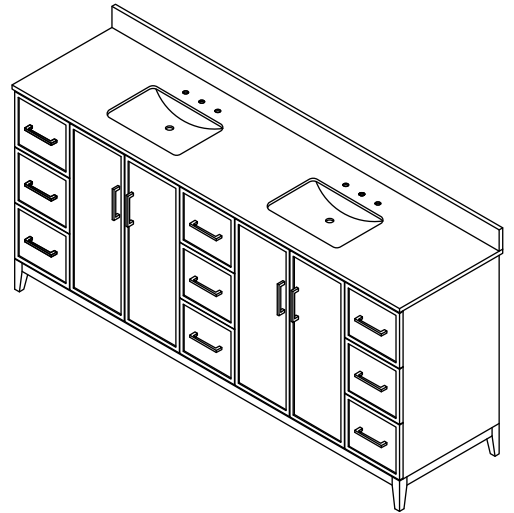

# WYNDHAM COLLECTION

TOP VIEW OF VANITY CABINET

\*Note: Due to high probability of breakage, the backsplash comes in two pieces, cut from the same piece. All measurements are  $\pm 1/4"$ .

WC-7171-84-DBL  
Quartz

# WYNDHAM COLLECTION

Note: Side splash is reversible. Due to high probability of breakage, the backsplash comes in two pieces, cut from the same piece. All measurements are  $\pm 1/4"$ .

WC-QC3-84-DBL-TOP