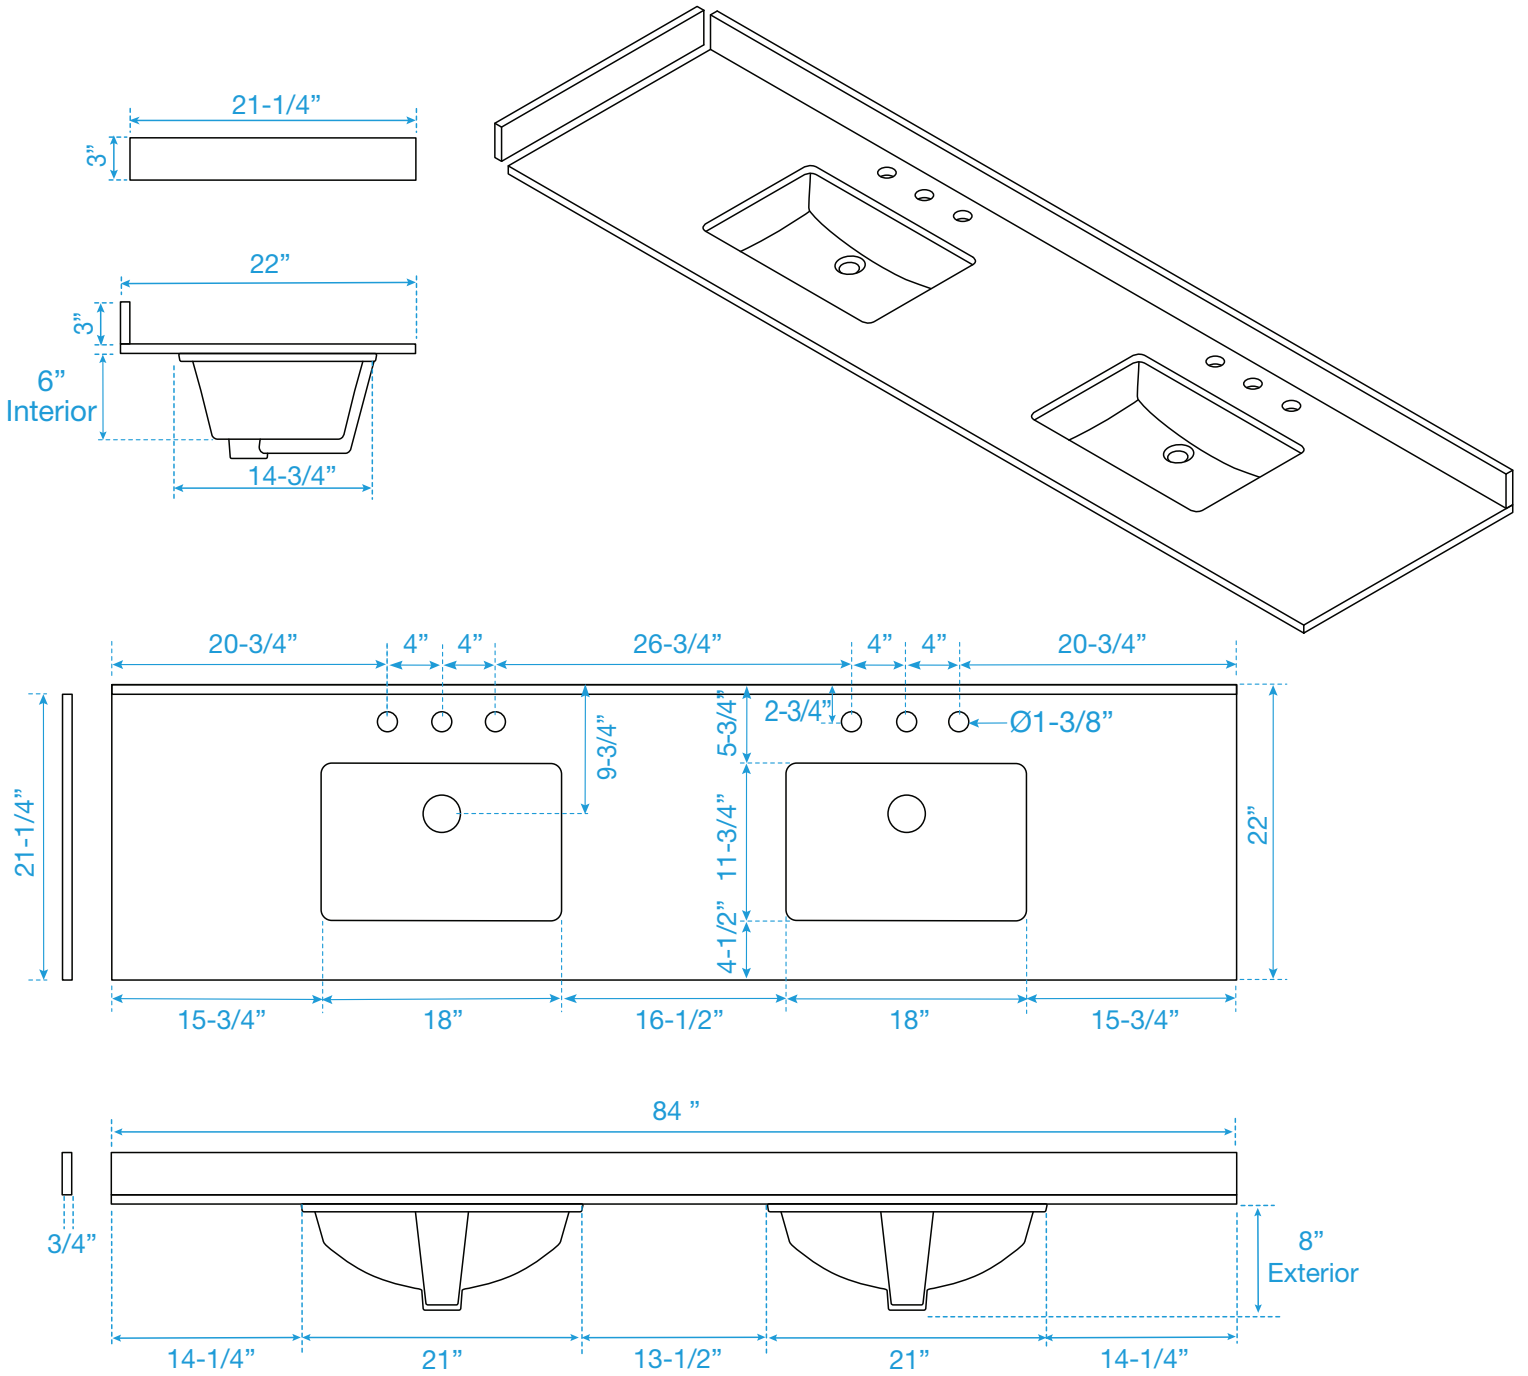

# WYNDHAM COLLECTION

TOP VIEW OF VANITY CABINET

\*Note: Due to high probability of breakage, the backsplash comes in two pieces, cut from the same piece. All measurements are  $\pm 1/4"$ .

WC-7171-84-DBL  
Quartz

# WYNDHAM COLLECTION

Note: Side splash is reversible. Due to high probability of breakage, the backsplash comes in two pieces, cut from the same piece. All measurements are  $\pm 1/4"$ .

WC-QC3-84-DBL-TOP