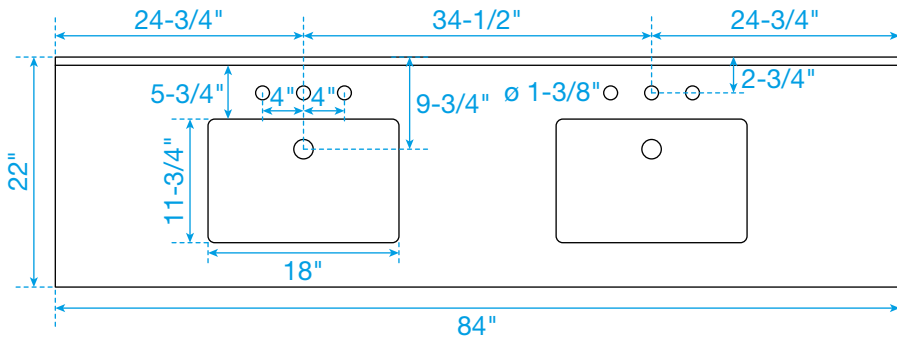

# WYNDHAM COLLECTION

TOP VIEW OF VANITY CABINET

\*Note: Due to high probability of breakage, the backsplash comes in two pieces, cut from the same piece. All measurements are  $\pm 1/4"$ .

WC-7171-84-DBL  
Quartz

# WYNDHAM COLLECTION

Note: Side splash is reversible. Due to high probability of breakage, the backsplash comes in two pieces, cut from the same piece. All measurements are  $\pm 1/4"$ .

WC-QC3-84-DBL-TOP