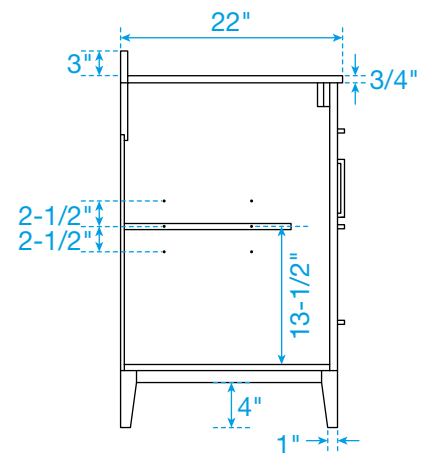

# WYNDHAM COLLECTION

TOP VIEW OF VANITY CABINET

\*Note: Due to high probability of breakage, the backsplash comes in two pieces, cut from the same piece. All measurements are  $\pm 1/4"$ .

WC-7171-84-DBL  
Quartz

# WYNDHAM COLLECTION

Note: Side splash is reversible. Due to high probability of breakage, the backsplash comes in two pieces, cut from the same piece. All measurements are  $\pm 1/4"$ .

WC-QC3-84-DBL-TOP