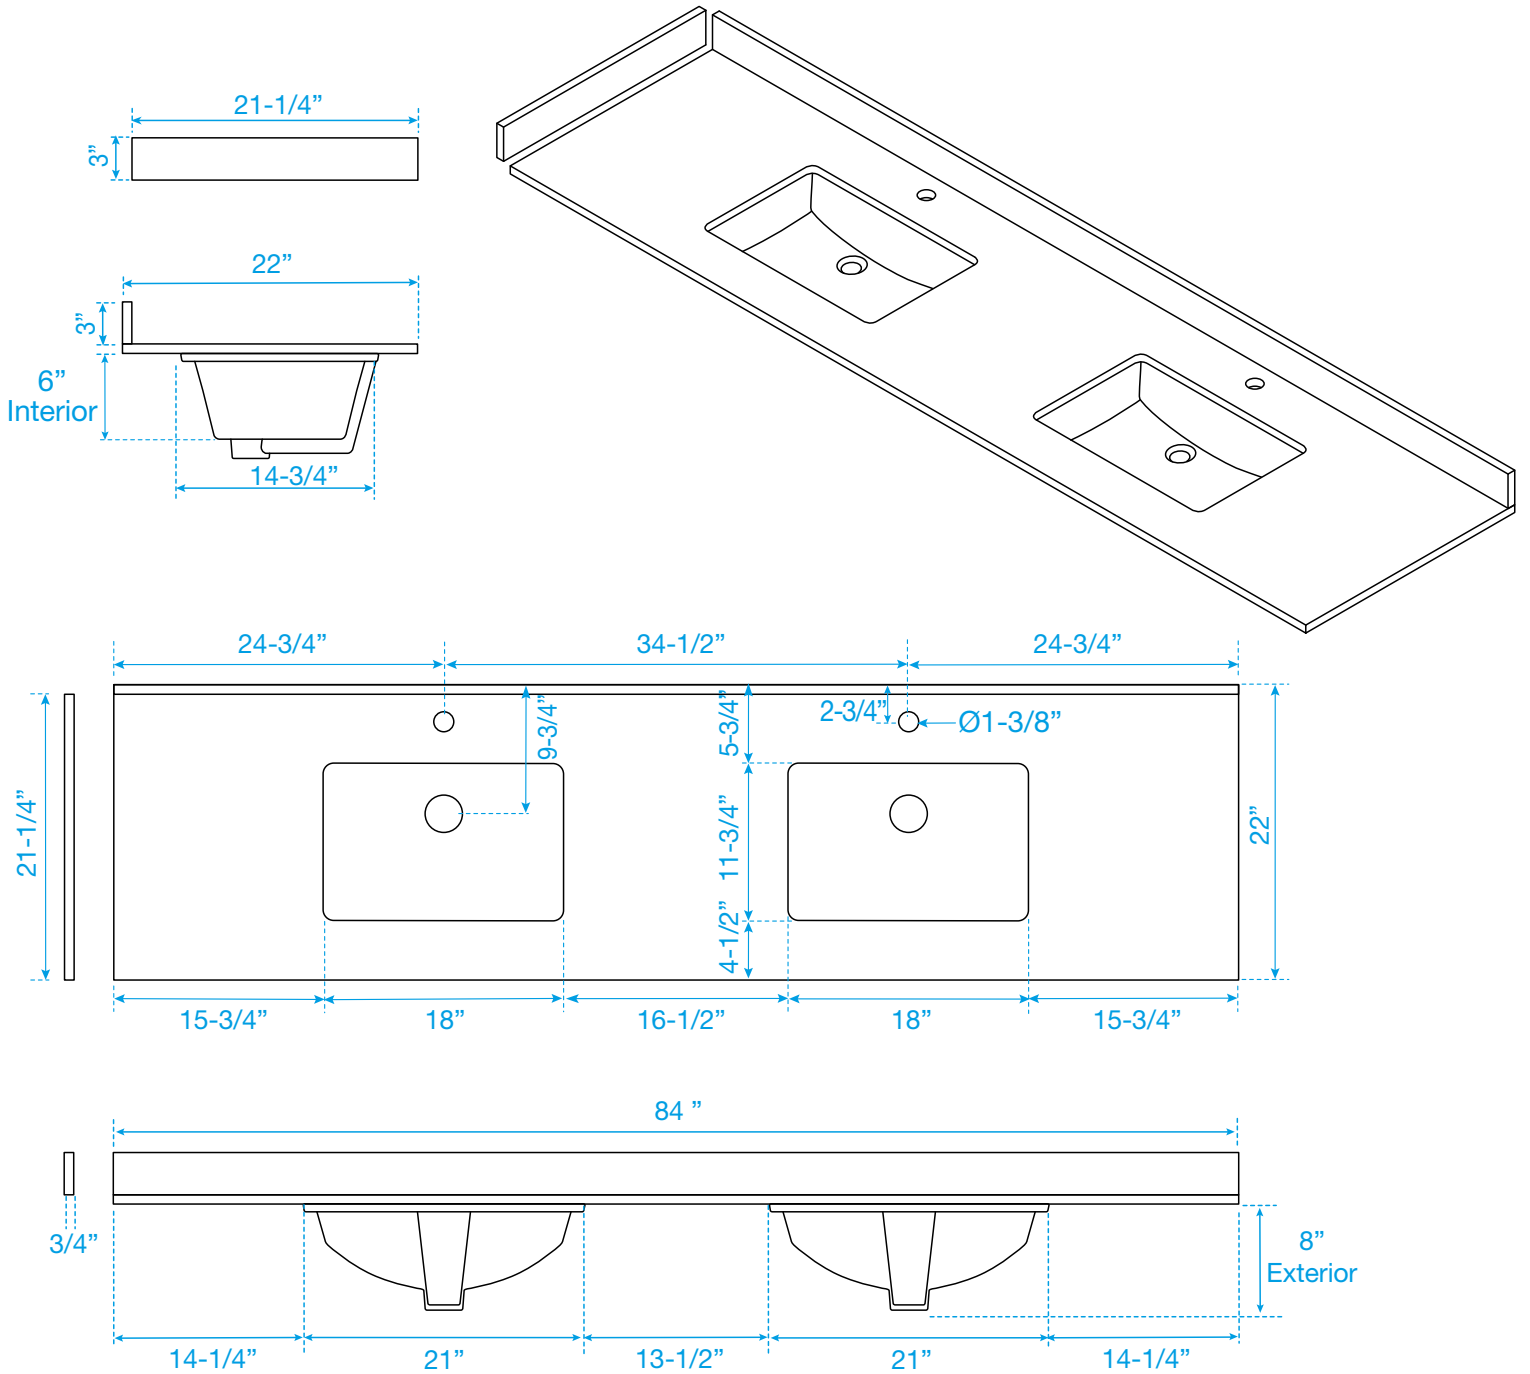

WYNDHAM COLLECTION

TOP VIEW OF VANITY CABINET

*Note: Due to high probability of breakage, the backsplash comes in two pieces, cut from the same piece. All measurements are $\pm 1/4$ ".

WC-7171-84-DBL
Quartz

WYNDHAM COLLECTION

Note: Side splash is reversible. Due to high probability of breakage, the backsplash comes in two pieces, cut from the same piece. All measurements are $\pm 1/4"$.

WC-QCI-84-DBL-TOP