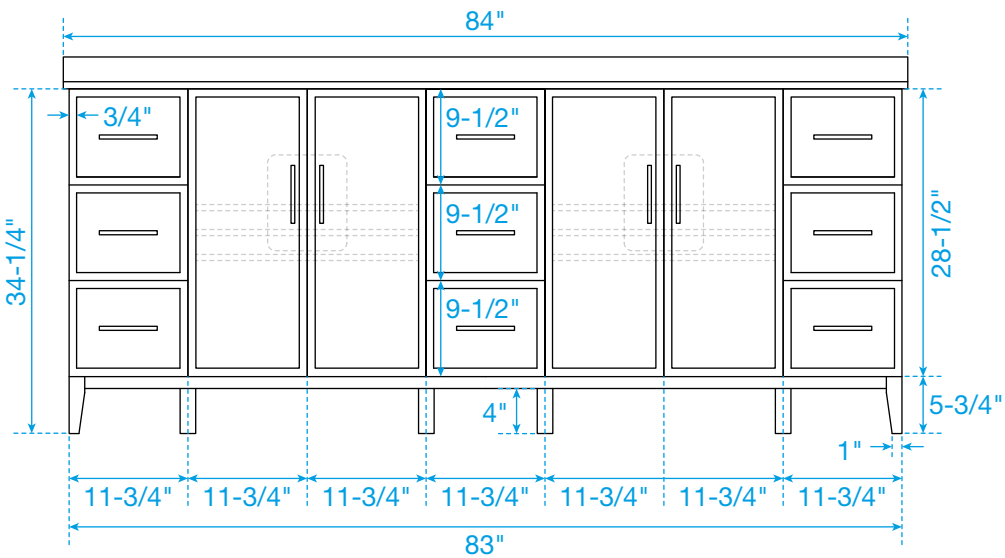

WYNDHAM COLLECTION

TOP VIEW OF VANITY CABINET

*Note: Due to high probability of breakage, the backsplash comes in two pieces, cut from the same piece. All measurements are $\pm 1/4$ ".

WC-7171-84-DBL
Quartz

WYNDHAM COLLECTION

Note: Side splash is reversible. Due to high probability of breakage, the backsplash comes in two pieces, cut from the same piece. All measurements are $\pm 1/4"$.

WC-QCI-84-DBL-TOP