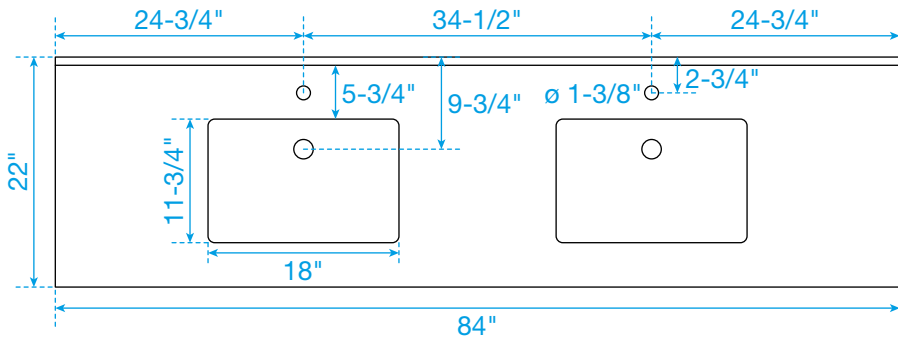

WYNDHAM COLLECTION

TOP VIEW OF VANITY CABINET

*Note: Due to high probability of breakage, the backsplash comes in two pieces, cut from the same piece. All measurements are $\pm 1/4$ ".

WC-7171-84-DBL
Quartz

WYNDHAM COLLECTION

Note: Side splash is reversible. Due to high probability of breakage, the backsplash comes in two pieces, cut from the same piece. All measurements are $\pm 1/4"$.

WC-QCI-84-DBL-TOP