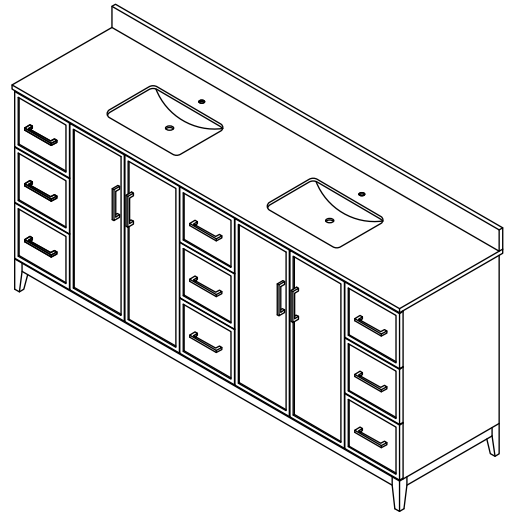

WYNDHAM COLLECTION

TOP VIEW OF VANITY CABINET

*Note: Due to high probability of breakage, the backsplash comes in two pieces, cut from the same piece. All measurements are $\pm 1/4$ ".

WC-7171-84-DBL
Quartz

WYNDHAM COLLECTION

Note: Side splash is reversible. Due to high probability of breakage, the backsplash comes in two pieces, cut from the same piece. All measurements are $\pm 1/4"$.

WC-QCI-84-DBL-TOP