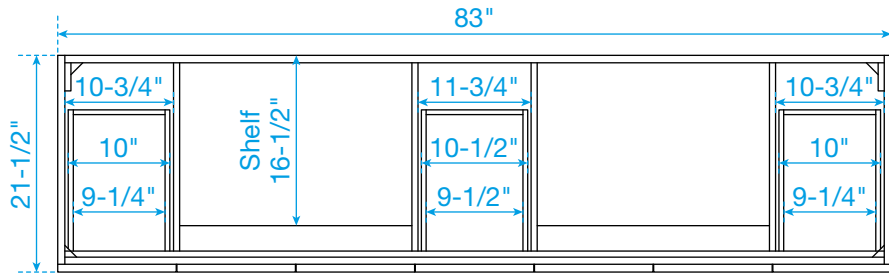

WYNDHAM COLLECTION

TOP VIEW OF VANITY CABINET

*Note: Due to high probability of breakage, the backsplash comes in two pieces, cut from the same piece. All measurements are $\pm 1/4$ ".

WC-7171-84-DBL
Quartz

WYNDHAM COLLECTION

Note: Side splash is reversible. Due to high probability of breakage, the backsplash comes in two pieces, cut from the same piece. All measurements are $\pm 1/4"$.

WC-QCI-84-DBL-TOP