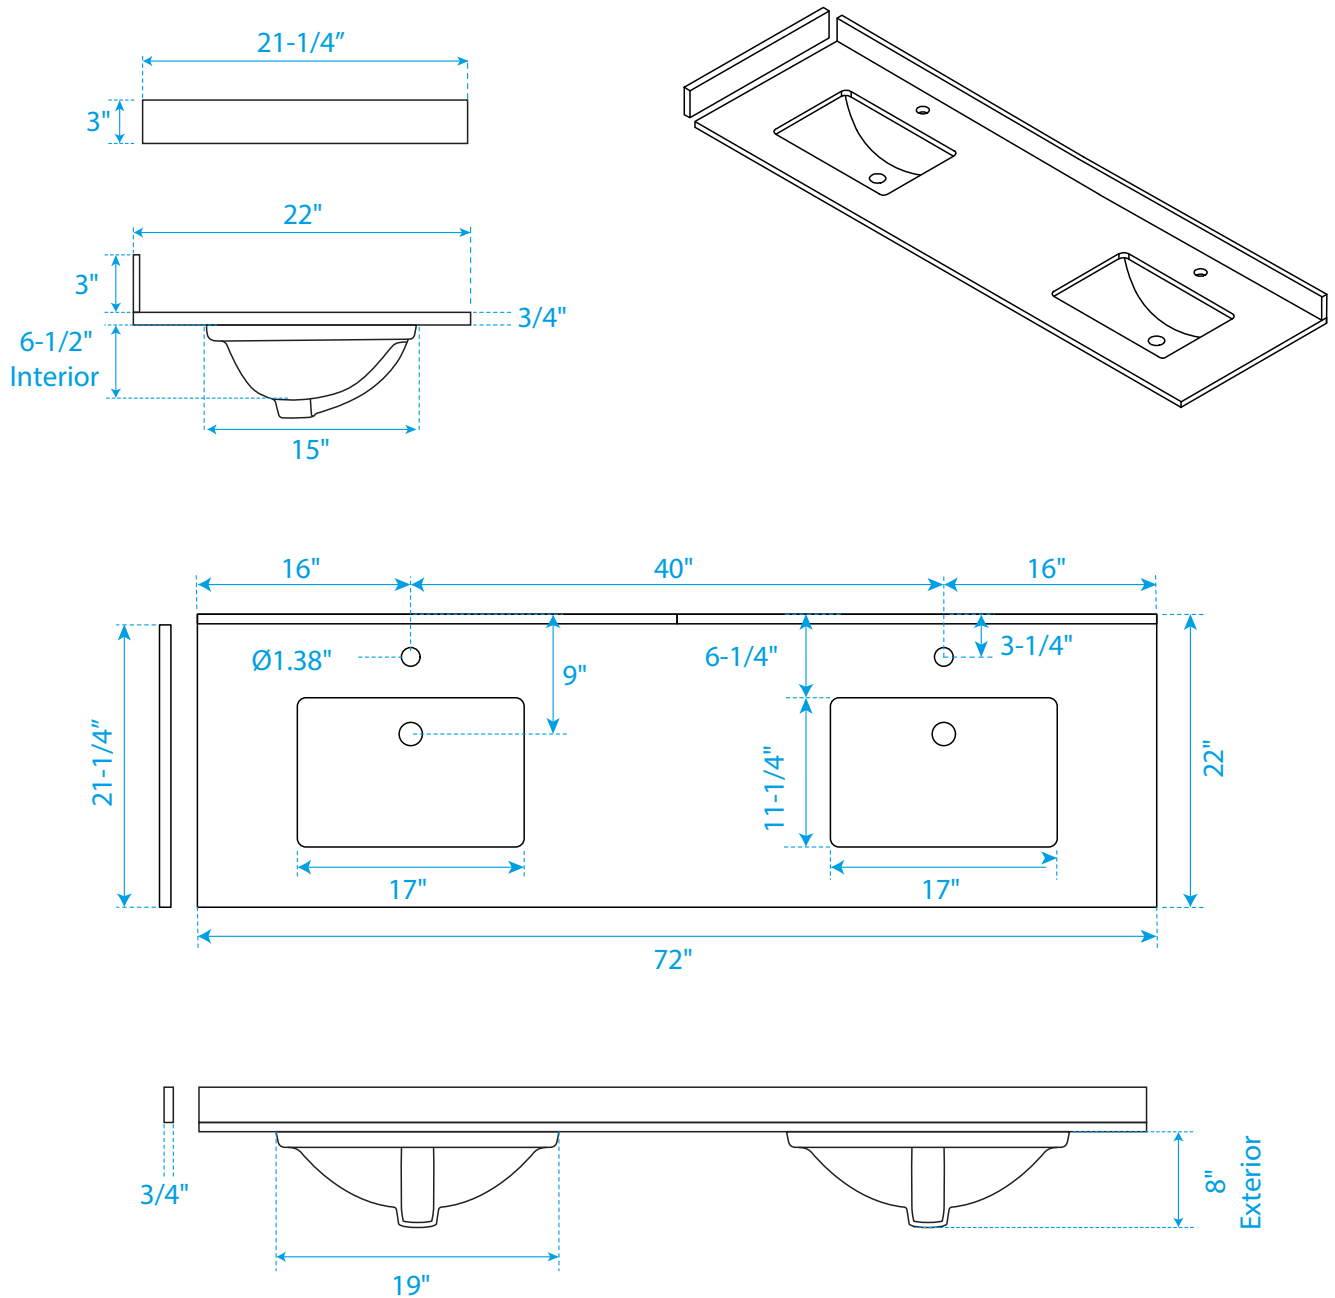

# WYNDHAM COLLECTION

Side splash is reversible.

Note: Due to high probability of breakage, the backsplash comes in two pieces, cut from the same piece. All measurements are  $\pm 1/4"$ .

WC-VCA-72-DBL-TOP