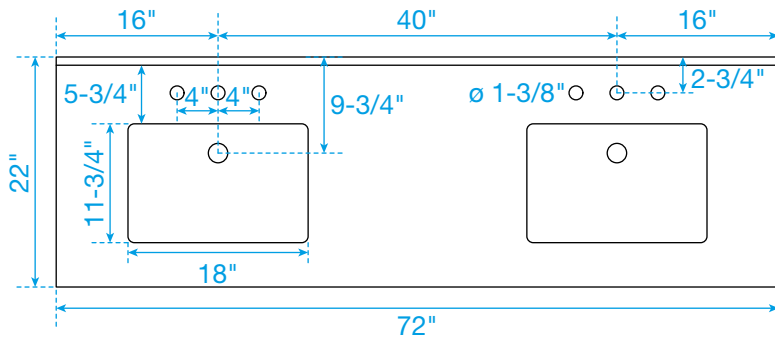

WYNDHAM COLLECTION

TOP VIEW OF VANITY CABINET

*Note: Due to high probability of breakage, the backsplash comes in two pieces, cut from the same piece. All measurements are $\pm 1/4"$.

WC-7171-72-DBL
Quartz

WYNDHAM COLLECTION

Note: Side splash is reversible. Due to high probability of breakage, the backsplash comes in two pieces, cut from the same piece. All measurements are $\pm 1/4"$.

WC-QC3-72-DBL-TOP