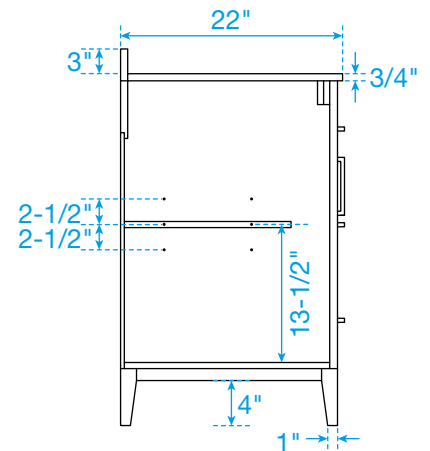

WYNDHAM COLLECTION

TOP VIEW OF VANITY CABINET

*Note: Due to high probability of breakage, the backsplash comes in two pieces, cut from the same piece. All measurements are $\pm 1/4"$.

WC-7171-72-DBL
Quartz

WYNDHAM COLLECTION

Note: Side splash is reversible. Due to high probability of breakage, the backsplash comes in two pieces, cut from the same piece. All measurements are $\pm 1/4"$.

WC-QC3-72-DBL-TOP