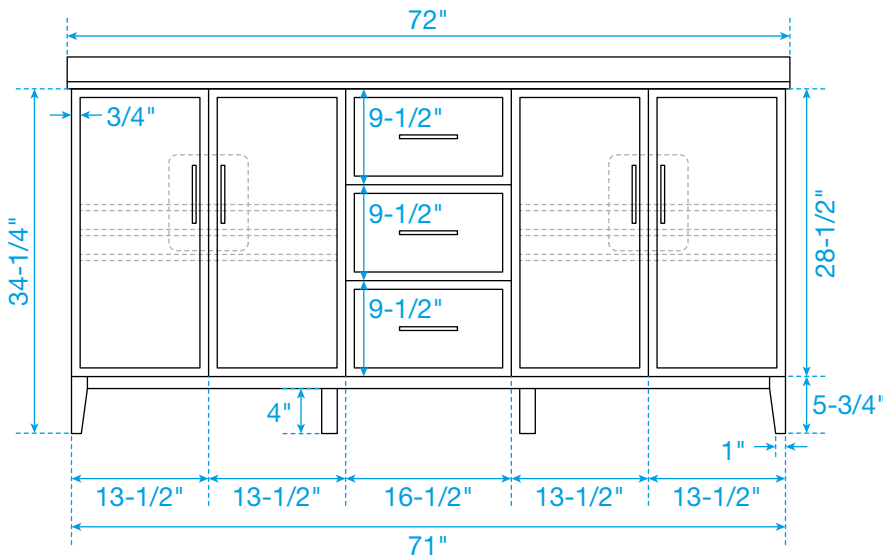

WYNDHAM COLLECTION

TOP VIEW OF VANITY CABINET

*Note: Due to high probability of breakage, the backsplash comes in two pieces, cut from the same piece. All measurements are $\pm 1/4"$.

WC-7171-72-DBL
Quartz

WYNDHAM COLLECTION

Note: Side splash is reversible. Due to high probability of breakage, the backsplash comes in two pieces, cut from the same piece. All measurements are $\pm 1/4"$.

WC-QC3-72-DBL-TOP