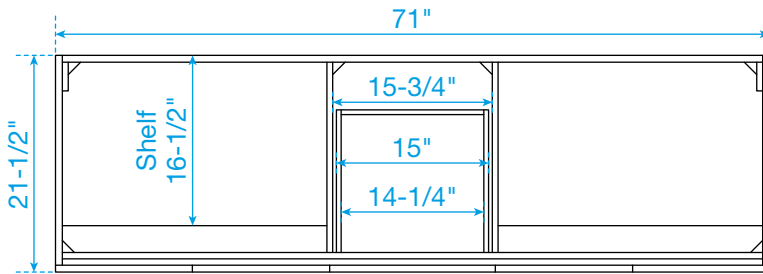

WYNDHAM COLLECTION

TOP VIEW OF VANITY CABINET

*Note: Due to high probability of breakage, the backsplash comes in two pieces, cut from the same piece. All measurements are $\pm 1/4"$.

WC-7171-72-DBL
Quartz

WYNDHAM COLLECTION

Note: Side splash is reversible. Due to high probability of breakage, the backsplash comes in two pieces, cut from the same piece. All measurements are $\pm 1/4"$.

WC-QC3-72-DBL-TOP