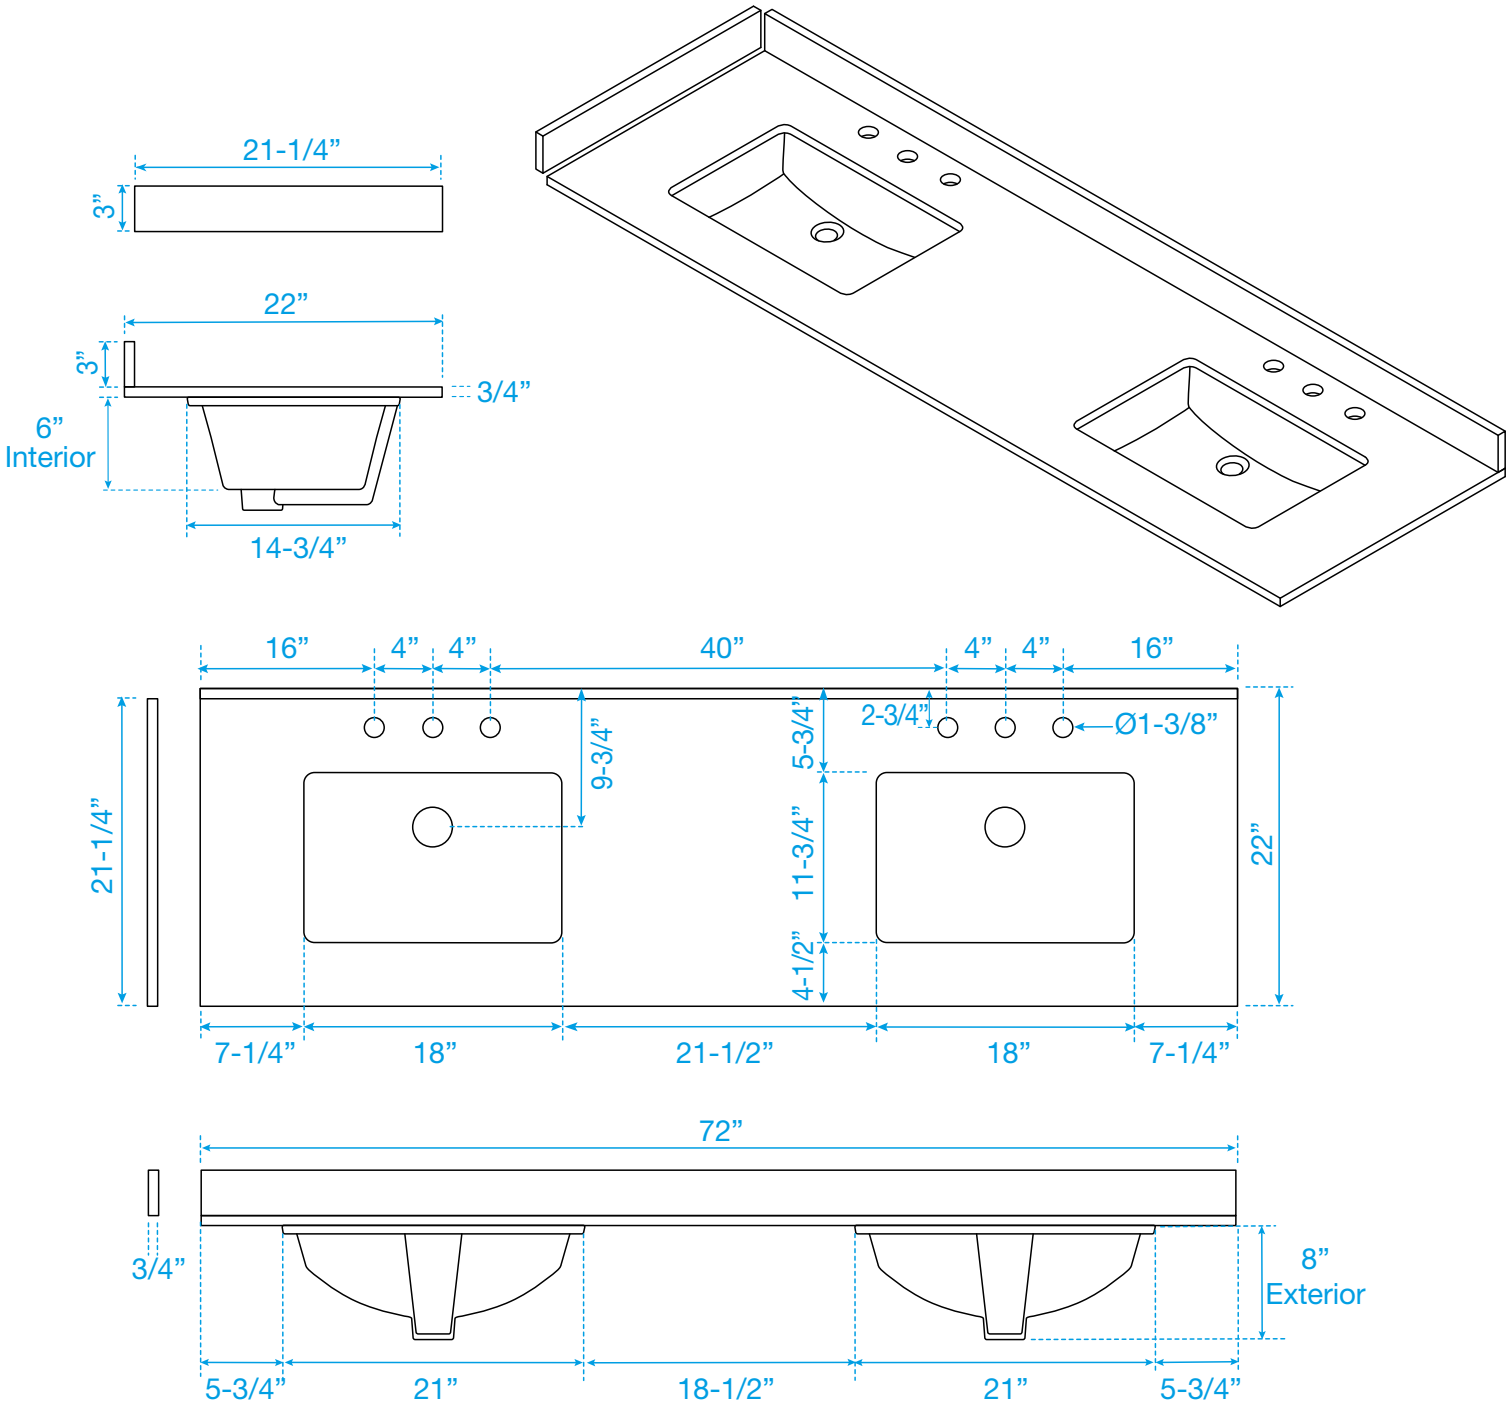

WYNDHAM COLLECTION

TOP VIEW OF VANITY CABINET

*Note: Due to high probability of breakage, the backsplash comes in two pieces, cut from the same piece. All measurements are $\pm 1/4"$.

WC-7171-72-DBL
Quartz

WYNDHAM COLLECTION

Note: Side splash is reversible. Due to high probability of breakage, the backsplash comes in two pieces, cut from the same piece. All measurements are $\pm 1/4"$.

WC-QC3-72-DBL-TOP