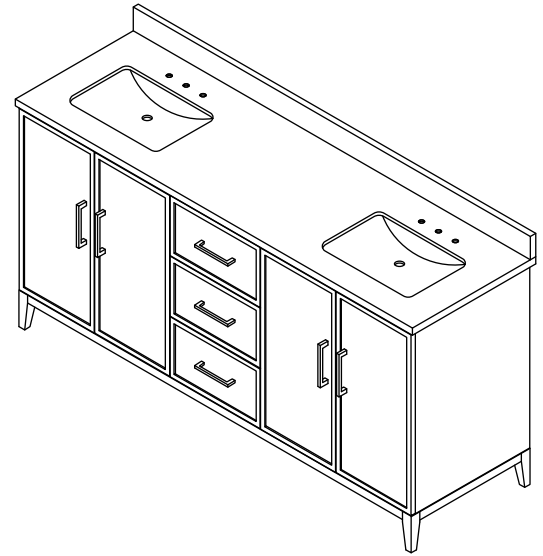

WYNDHAM COLLECTION

TOP VIEW OF VANITY CABINET

*Note: Due to high probability of breakage, the backsplash comes in two pieces, cut from the same piece. All measurements are $\pm 1/4"$.

WC-7171-72-DBL
Quartz

WYNDHAM COLLECTION

Note: Side splash is reversible. Due to high probability of breakage, the backsplash comes in two pieces, cut from the same piece. All measurements are $\pm 1/4"$.

WC-QC3-72-DBL-TOP