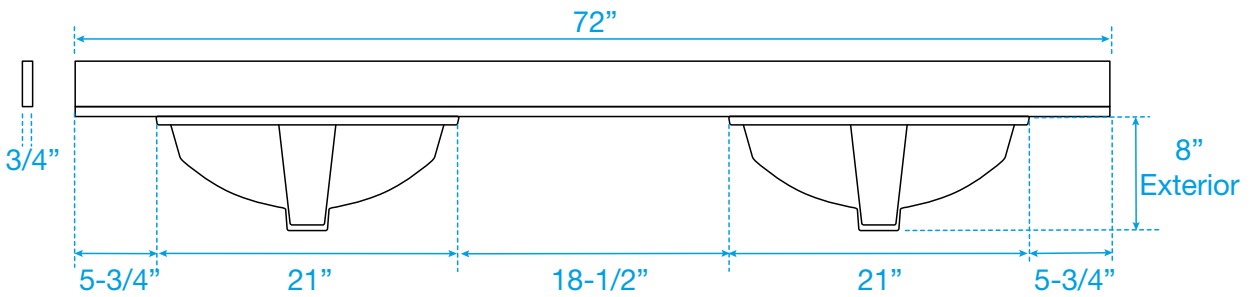

WYNDHAM COLLECTION

Note: Side splash is reversible. Due to high probability of breakage, the backsplash comes in two pieces, cut from the same piece. All measurements are $\pm 1/4$ ".

WC-QCI-72-DBL-TOP