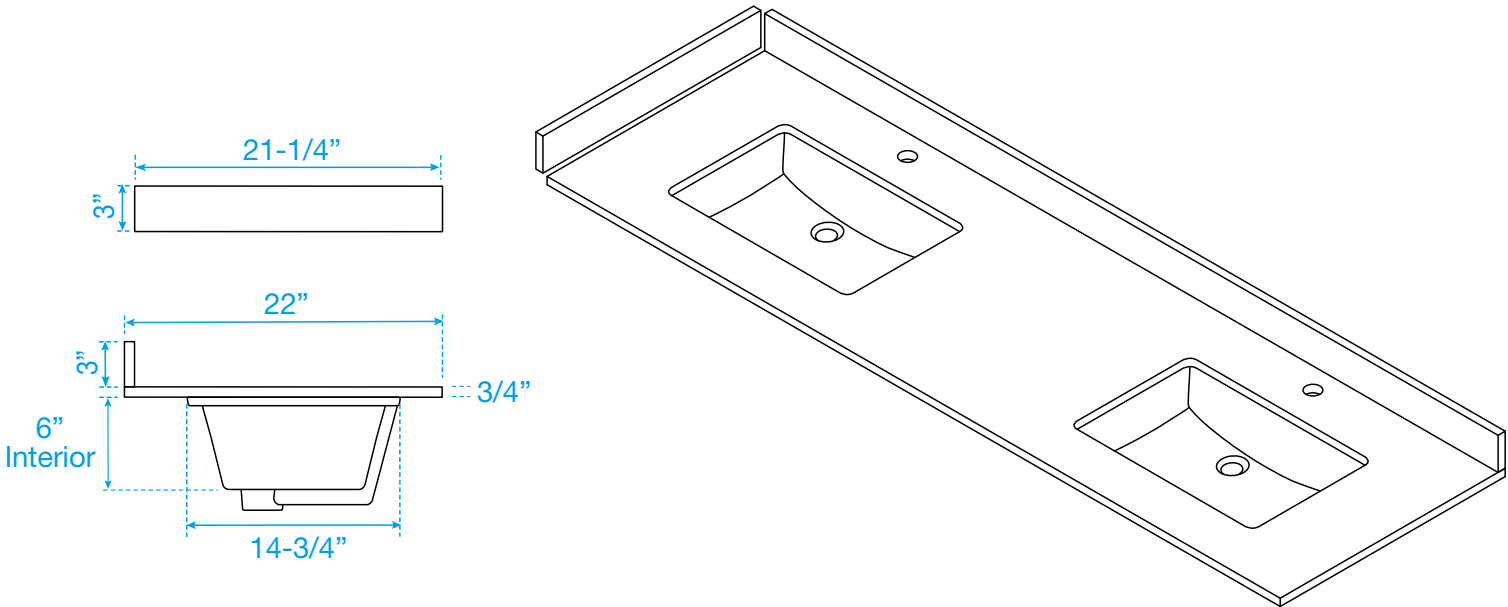

WYNDHAM COLLECTION

Note: Side splash is reversible. Due to high probability of breakage, the backsplash comes in two pieces, cut from the same piece. All measurements are $\pm 1/4$ ".

WC-QCI-72-DBL-TOP