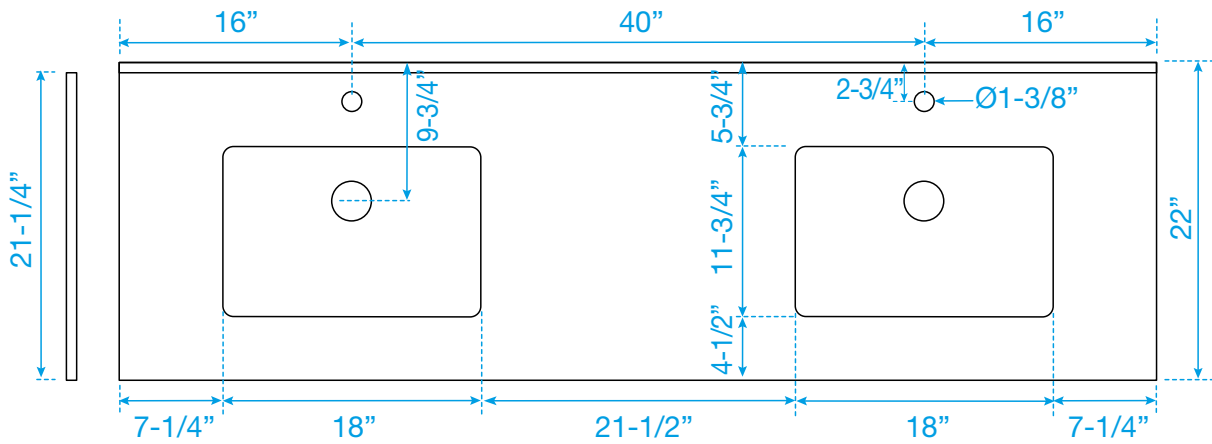

WYNDHAM COLLECTION

Note: Side splash is reversible. Due to high probability of breakage, the backsplash comes in two pieces, cut from the same piece. All measurements are $\pm 1/4$ ".

WC-QCI-72-DBL-TOP