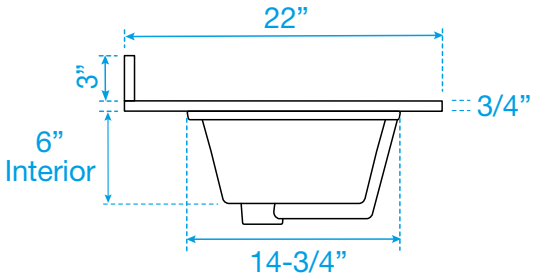

WYNDHAM COLLECTION

Note: Side splash is reversible. Due to high probability of breakage, the backsplash comes in two pieces, cut from the same piece. All measurements are $\pm 1/4$ ".

WC-QCI-72-DBL-TOP