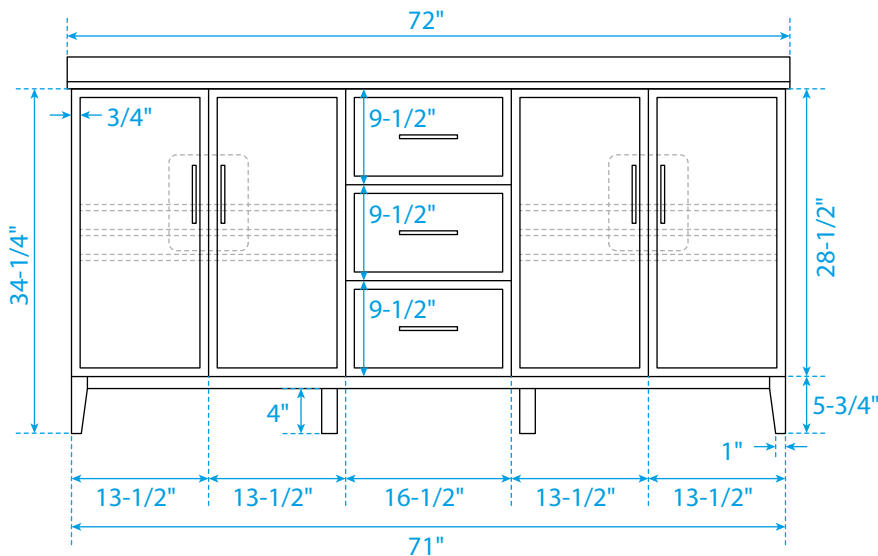

WYNDHAM COLLECTION

TOP VIEW OF VANITY CABINET

*Note: Due to high probability of breakage, the backsplash comes in two pieces, cut from the same piece. All measurements are $\pm 1/4$ ".

WC-7171-72-DBL