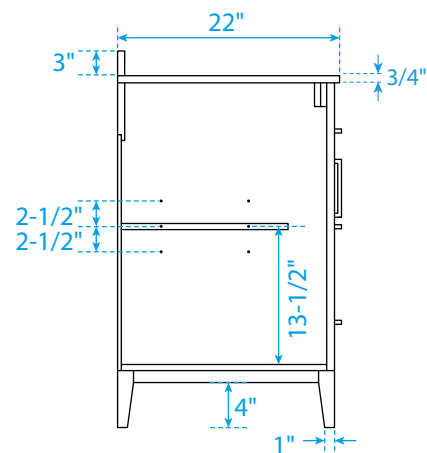

WYNDHAM COLLECTION

TOP VIEW OF VANITY CABINET

*Note: Due to high probability of breakage, the backsplash comes in two pieces, cut from the same piece. All measurements are $\pm 1/4$ ".

WC-7171-72-DBL