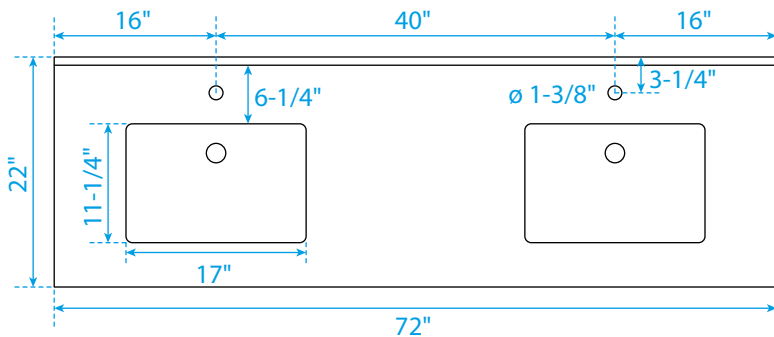

WYNDHAM COLLECTION

TOP VIEW OF VANITY CABINET

*Note: Due to high probability of breakage, the backsplash comes in two pieces, cut from the same piece. All measurements are $\pm 1/4$ ".

WC-7171-72-DBL