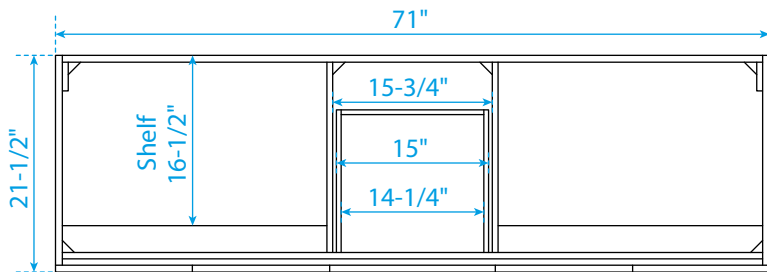

WYNDHAM COLLECTION

TOP VIEW OF VANITY CABINET

*Note: Due to high probability of breakage, the backsplash comes in two pieces, cut from the same piece. All measurements are $\pm 1/4$ ".

WC-7171-72-DBL