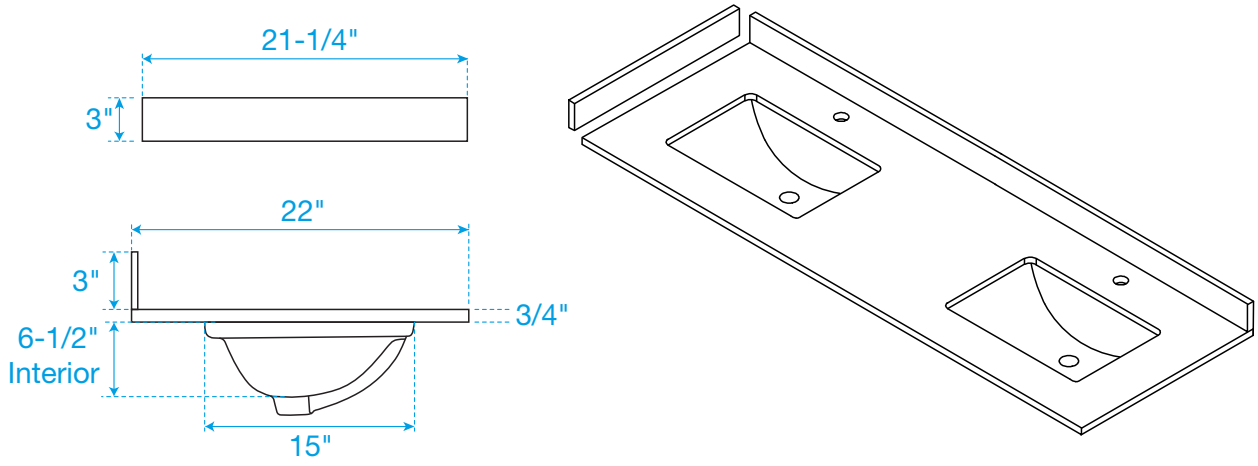

WYNDHAM COLLECTION

TOP VIEW OF VANITY CABINET

*Note: Due to high probability of breakage, the backsplash comes in two pieces, cut from the same piece. All measurements are $\pm 1/4"$.

WC-7171-66-DBL

WYNDHAM COLLECTION

Side splash is reversible.
 Note: Due to high probability of breakage, the backsplash comes in two pieces, cut from the same piece. All measurements are $\pm 1/4$ ".

WC-VCA-66-DBL-TOP