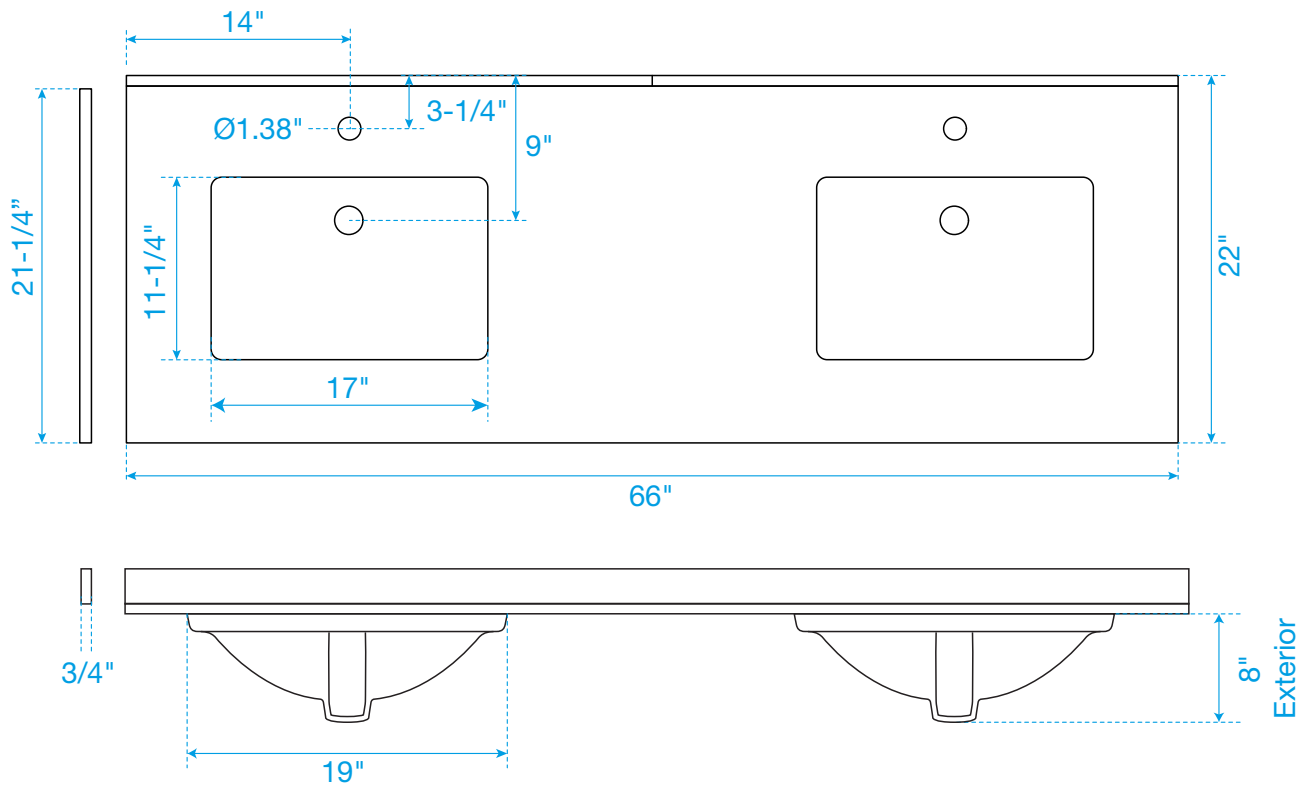

WYNDHAM COLLECTION

TOP VIEW OF VANITY CABINET

*Note: Due to high probability of breakage, the backsplash comes in two pieces, cut from the same piece. All measurements are $\pm 1/4"$.

WC-7171-66-DBL

WYNDHAM COLLECTION

Side splash is reversible.
 Note: Due to high probability of breakage, the backsplash comes in two pieces, cut from the same piece. All measurements are $\pm 1/4$ ".

WC-VCA-66-DBL-TOP