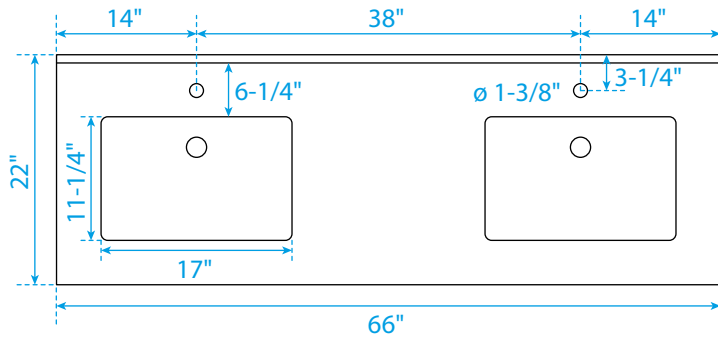

WYNDHAM COLLECTION

TOP VIEW OF VANITY CABINET

*Note: Due to high probability of breakage, the backsplash comes in two pieces, cut from the same piece. All measurements are $\pm 1/4"$.

WC-7171-66-DBL

WYNDHAM COLLECTION

Side splash is reversible.
 Note: Due to high probability of breakage, the backsplash comes in two pieces, cut from the same piece. All measurements are $\pm 1/4$ ".

WC-VCA-66-DBL-TOP