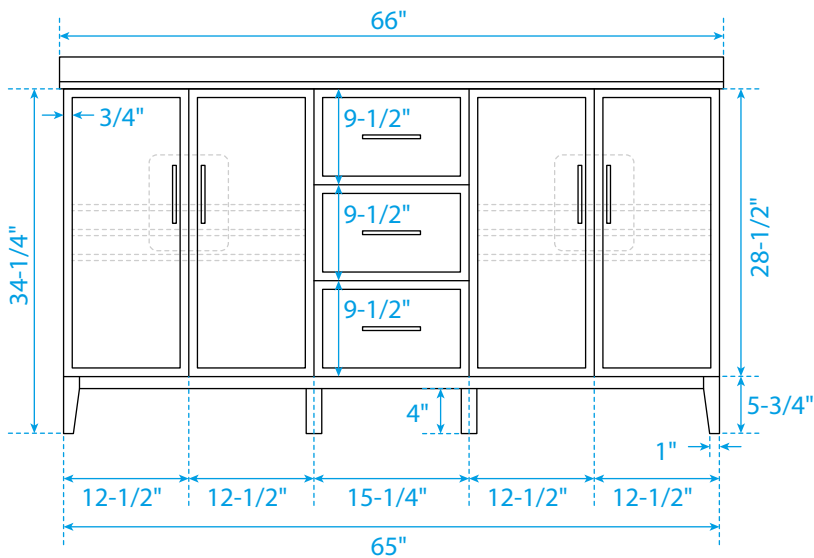

WYNDHAM COLLECTION

TOP VIEW OF VANITY CABINET

*Note: Due to high probability of breakage, the backsplash comes in two pieces, cut from the same piece. All measurements are $\pm 1/4"$.

WC-7171-66-DBL

WYNDHAM COLLECTION

Side splash is reversible.
 Note: Due to high probability of breakage, the backsplash comes in two pieces, cut from the same piece. All measurements are $\pm 1/4$ ".

WC-VCA-66-DBL-TOP