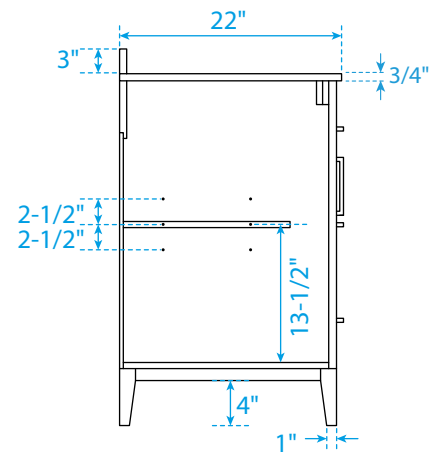

WYNDHAM COLLECTION

TOP VIEW OF VANITY CABINET

*Note: Due to high probability of breakage, the backsplash comes in two pieces, cut from the same piece. All measurements are $\pm 1/4"$.

WC-7171-66-DBL

WYNDHAM COLLECTION

Side splash is reversible.
 Note: Due to high probability of breakage, the backsplash comes in two pieces, cut from the same piece. All measurements are $\pm 1/4$ ".

WC-VCA-66-DBL-TOP