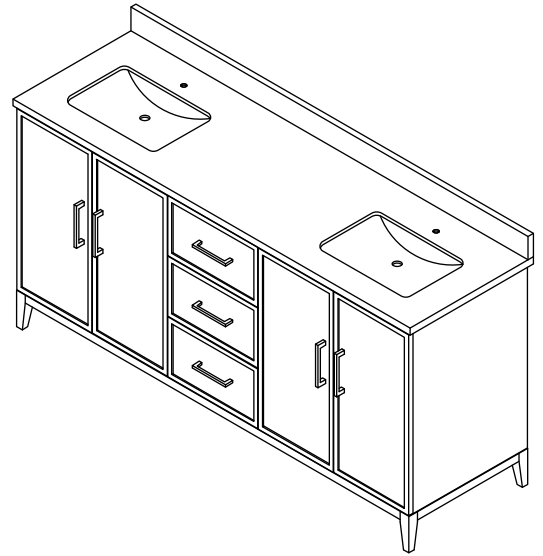

WYNDHAM COLLECTION

TOP VIEW OF VANITY CABINET

*Note: Due to high probability of breakage, the backsplash comes in two pieces, cut from the same piece. All measurements are $\pm 1/4"$.

WC-7171-66-DBL

WYNDHAM COLLECTION

Side splash is reversible.
 Note: Due to high probability of breakage, the backsplash comes in two pieces, cut from the same piece. All measurements are $\pm 1/4$ ".

WC-VCA-66-DBL-TOP