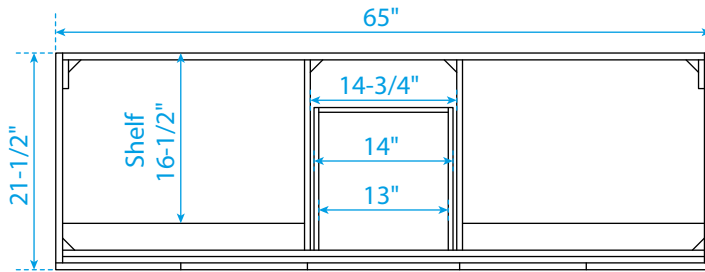

WYNDHAM COLLECTION

TOP VIEW OF VANITY CABINET

*Note: Due to high probability of breakage, the backsplash comes in two pieces, cut from the same piece. All measurements are $\pm 1/4"$.

WC-7171-66-DBL

WYNDHAM COLLECTION

Side splash is reversible.
 Note: Due to high probability of breakage, the backsplash comes in two pieces, cut from the same piece. All measurements are $\pm 1/4$ ".

WC-VCA-66-DBL-TOP