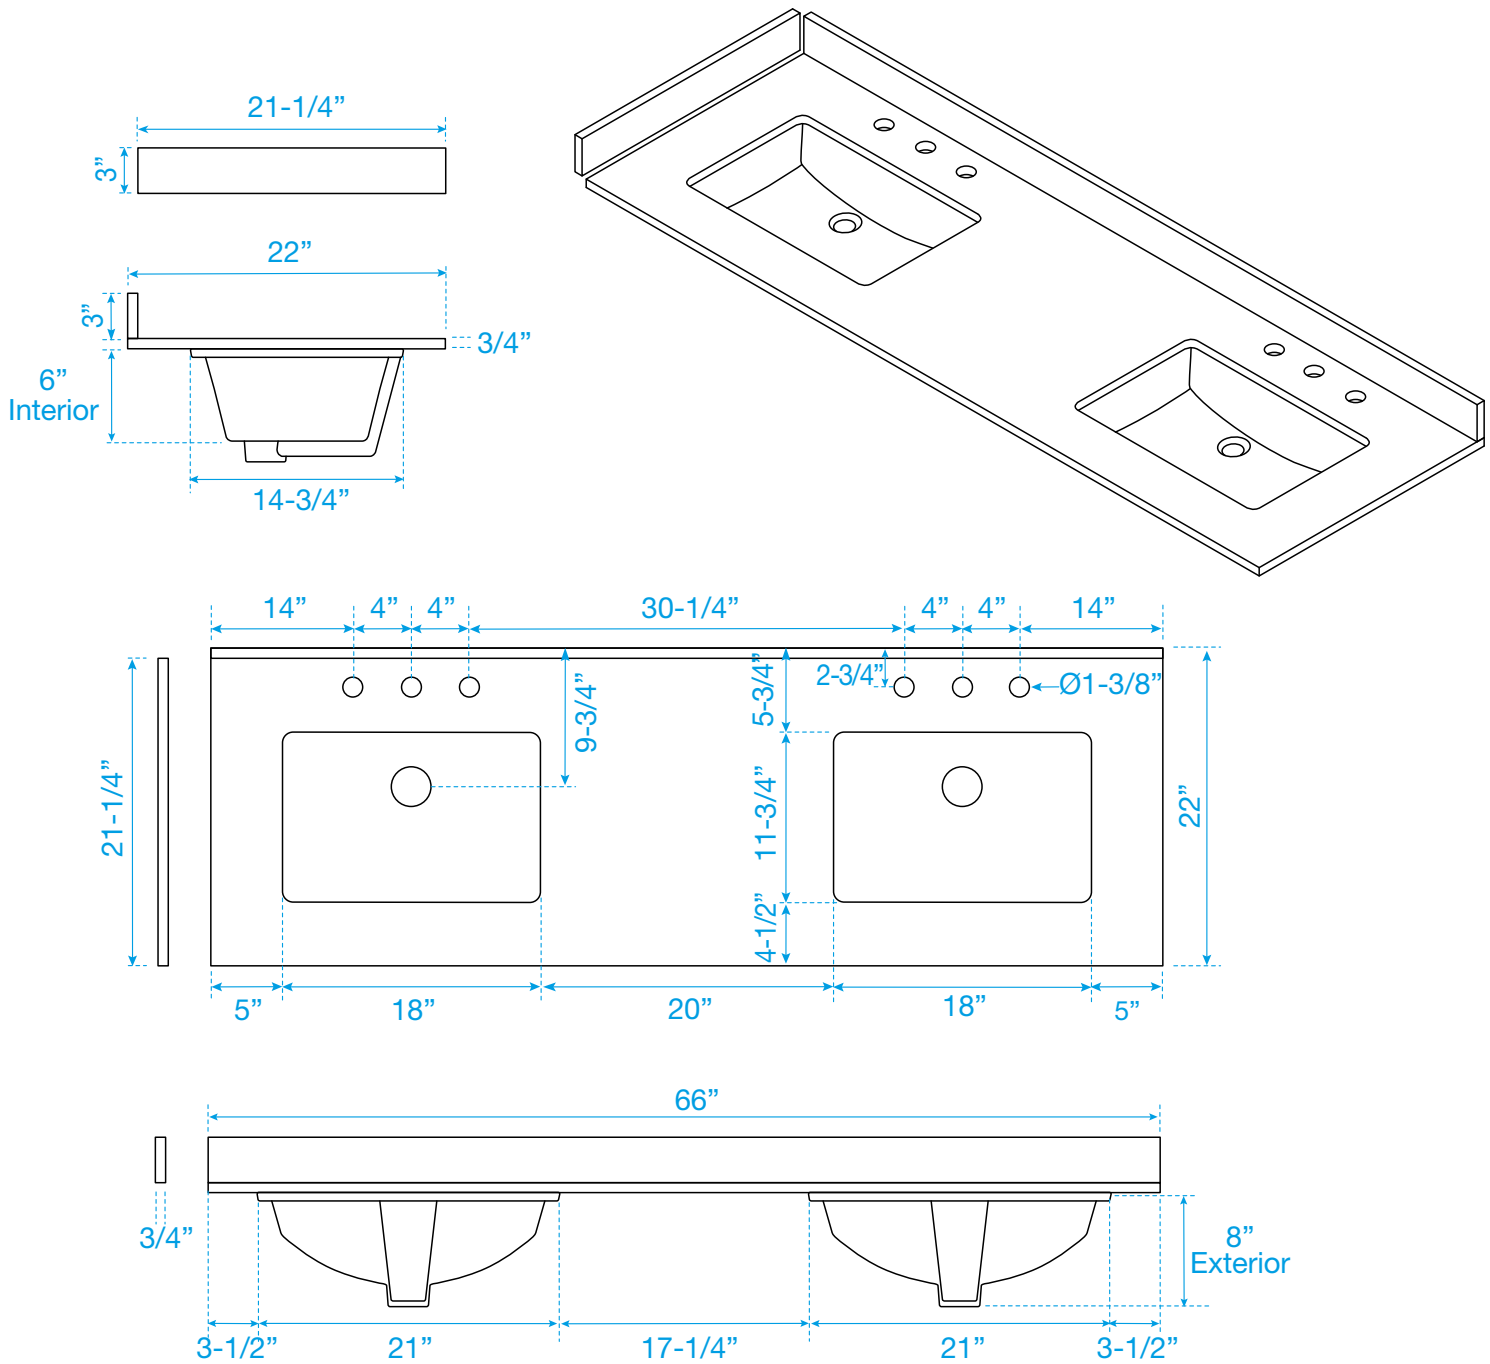

# WYNDHAM COLLECTION

TOP VIEW OF VANITY CABINET

\*Note: Due to high probability of breakage, the backsplash comes in two pieces, cut from the same piece. All measurements are  $\pm 1/4"$ .

WC-7171-66-DBL  
Quartz

# WYNDHAM COLLECTION

Note: Side splash is reversible. Due to high probability of breakage, the backsplash comes in two pieces, cut from the same piece. All measurements are  $\pm 1/4"$ .

WC-QC3-66-DBL-TOP