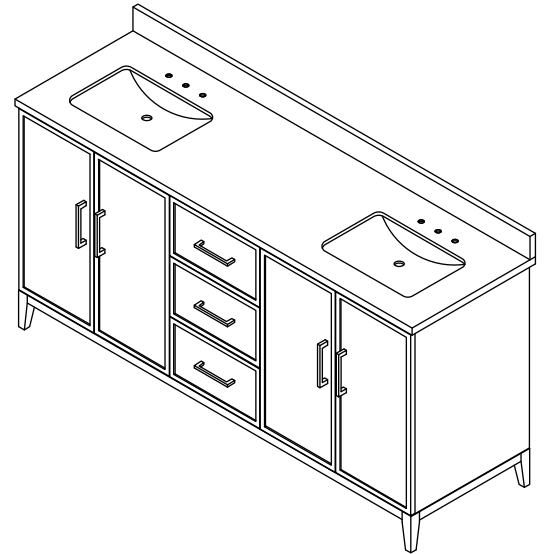

# WYNDHAM COLLECTION

TOP VIEW OF VANITY CABINET

\*Note: Due to high probability of breakage, the backsplash comes in two pieces, cut from the same piece. All measurements are  $\pm 1/4"$ .

WC-7171-66-DBL  
Quartz

# WYNDHAM COLLECTION

Note: Side splash is reversible. Due to high probability of breakage, the backsplash comes in two pieces, cut from the same piece. All measurements are  $\pm 1/4"$ .

WC-QC3-66-DBL-TOP