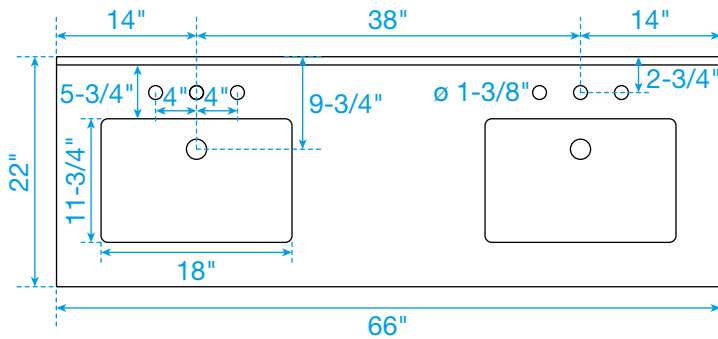

# WYNDHAM COLLECTION

TOP VIEW OF VANITY CABINET

\*Note: Due to high probability of breakage, the backsplash comes in two pieces, cut from the same piece. All measurements are  $\pm 1/4"$ .

WC-7171-66-DBL  
Quartz

# WYNDHAM COLLECTION

Note: Side splash is reversible. Due to high probability of breakage, the backsplash comes in two pieces, cut from the same piece. All measurements are  $\pm 1/4"$ .

WC-QC3-66-DBL-TOP