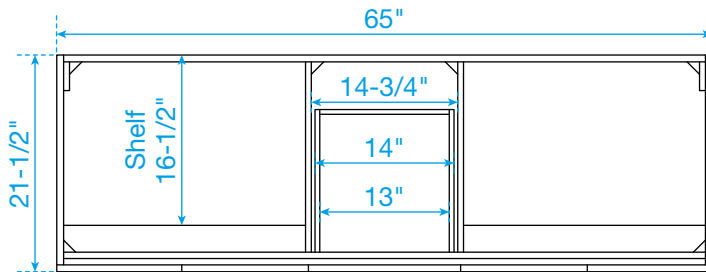

# WYNDHAM COLLECTION

TOP VIEW OF VANITY CABINET

\*Note: Due to high probability of breakage, the backsplash comes in two pieces, cut from the same piece. All measurements are  $\pm 1/4"$ .

WC-7171-66-DBL  
Quartz

# WYNDHAM COLLECTION

Note: Side splash is reversible. Due to high probability of breakage, the backsplash comes in two pieces, cut from the same piece. All measurements are  $\pm 1/4"$ .

WC-QC3-66-DBL-TOP