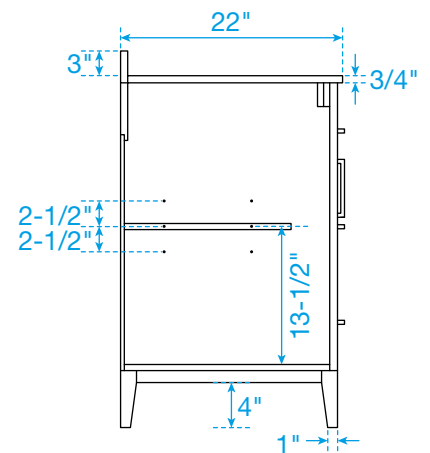

# WYNDHAM COLLECTION

TOP VIEW OF VANITY CABINET

\*Note: Due to high probability of breakage, the backsplash comes in two pieces, cut from the same piece. All measurements are  $\pm 1/4"$ .

WC-7171-66-DBL  
Quartz

# WYNDHAM COLLECTION

Note: Side splash is reversible. Due to high probability of breakage, the backsplash comes in two pieces, cut from the same piece. All measurements are  $\pm 1/4"$ .

WC-QC3-66-DBL-TOP