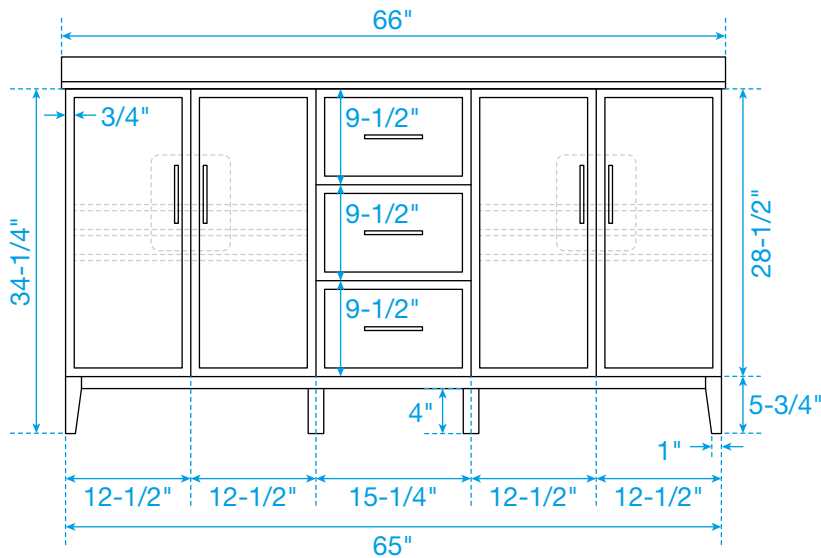

# WYNDHAM COLLECTION

TOP VIEW OF VANITY CABINET

\*Note: Due to high probability of breakage, the backsplash comes in two pieces, cut from the same piece. All measurements are  $\pm 1/4"$ .

WC-7171-66-DBL  
Quartz

# WYNDHAM COLLECTION

Note: Side splash is reversible. Due to high probability of breakage, the backsplash comes in two pieces, cut from the same piece. All measurements are  $\pm 1/4"$ .

WC-QC3-66-DBL-TOP