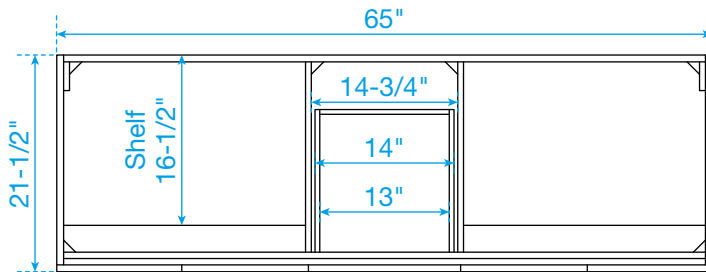

WYNDHAM COLLECTION

TOP VIEW OF VANITY CABINET

*Note: Due to high probability of breakage, the backsplash comes in two pieces, cut from the same piece. All measurements are $\pm 1/4"$.

WC-7171-66-DBL
Quartz

WYNDHAM COLLECTION

Note: Side splash is reversible. Due to high probability of breakage, the backsplash comes in two pieces, cut from the same piece. All measurements are ± 1/4".

WC-QC1-66-DBL-TOP