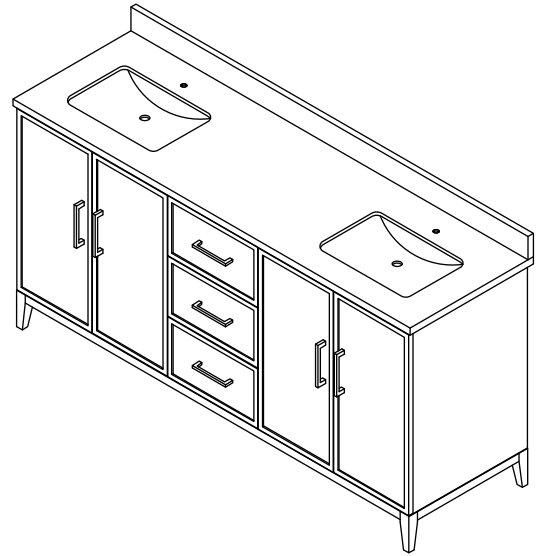

WYNDHAM COLLECTION

TOP VIEW OF VANITY CABINET

*Note: Due to high probability of breakage, the backsplash comes in two pieces, cut from the same piece. All measurements are $\pm 1/4"$.

WC-7171-66-DBL
Quartz

WYNDHAM COLLECTION

Note: Side splash is reversible. Due to high probability of breakage, the backsplash comes in two pieces, cut from the same piece. All measurements are ± 1/4".

WC-QC1-66-DBL-TOP