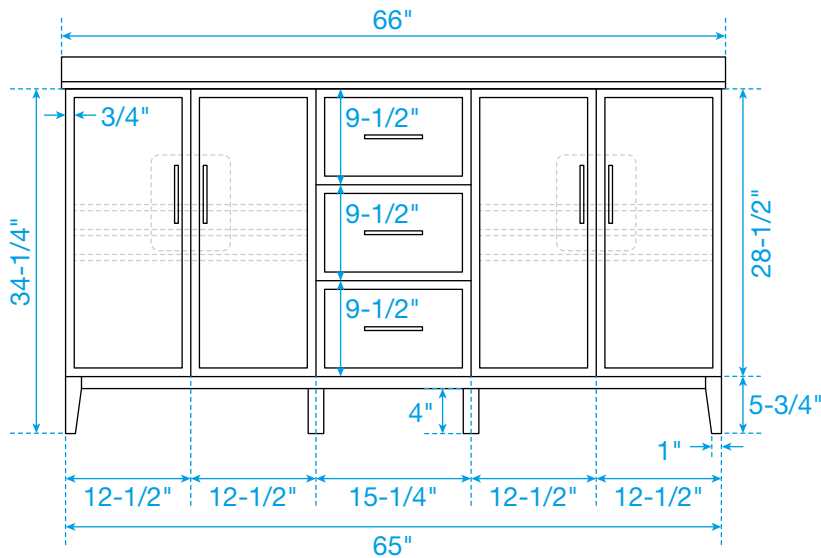

WYNDHAM COLLECTION

TOP VIEW OF VANITY CABINET

*Note: Due to high probability of breakage, the backsplash comes in two pieces, cut from the same piece. All measurements are $\pm 1/4"$.

WC-7171-66-DBL
Quartz

WYNDHAM COLLECTION

Note: Side splash is reversible. Due to high probability of breakage, the backsplash comes in two pieces, cut from the same piece. All measurements are ± 1/4".

WC-QC1-66-DBL-TOP