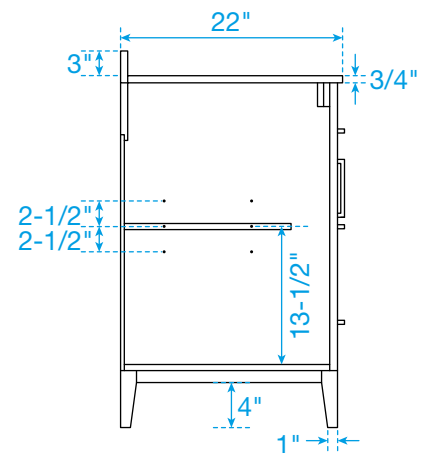

WYNDHAM COLLECTION

TOP VIEW OF VANITY CABINET

*Note: Due to high probability of breakage, the backsplash comes in two pieces, cut from the same piece. All measurements are $\pm 1/4"$.

WC-7171-66-DBL
Quartz

WYNDHAM COLLECTION

Note: Side splash is reversible. Due to high probability of breakage, the backsplash comes in two pieces, cut from the same piece. All measurements are ± 1/4".

WC-QC1-66-DBL-TOP