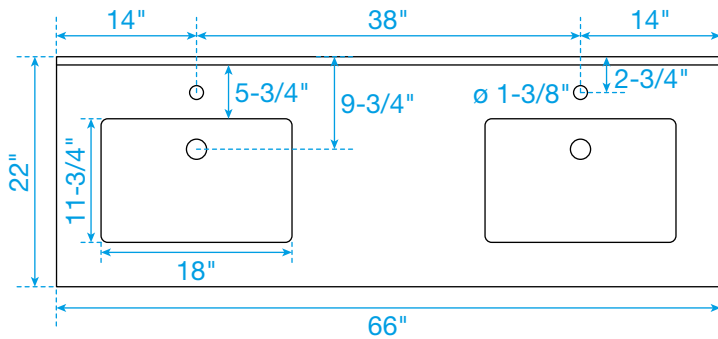

WYNDHAM COLLECTION

TOP VIEW OF VANITY CABINET

*Note: Due to high probability of breakage, the backsplash comes in two pieces, cut from the same piece. All measurements are $\pm 1/4"$.

WC-7171-66-DBL
Quartz

WYNDHAM COLLECTION

Note: Side splash is reversible. Due to high probability of breakage, the backsplash comes in two pieces, cut from the same piece. All measurements are ± 1/4".

WC-QC1-66-DBL-TOP