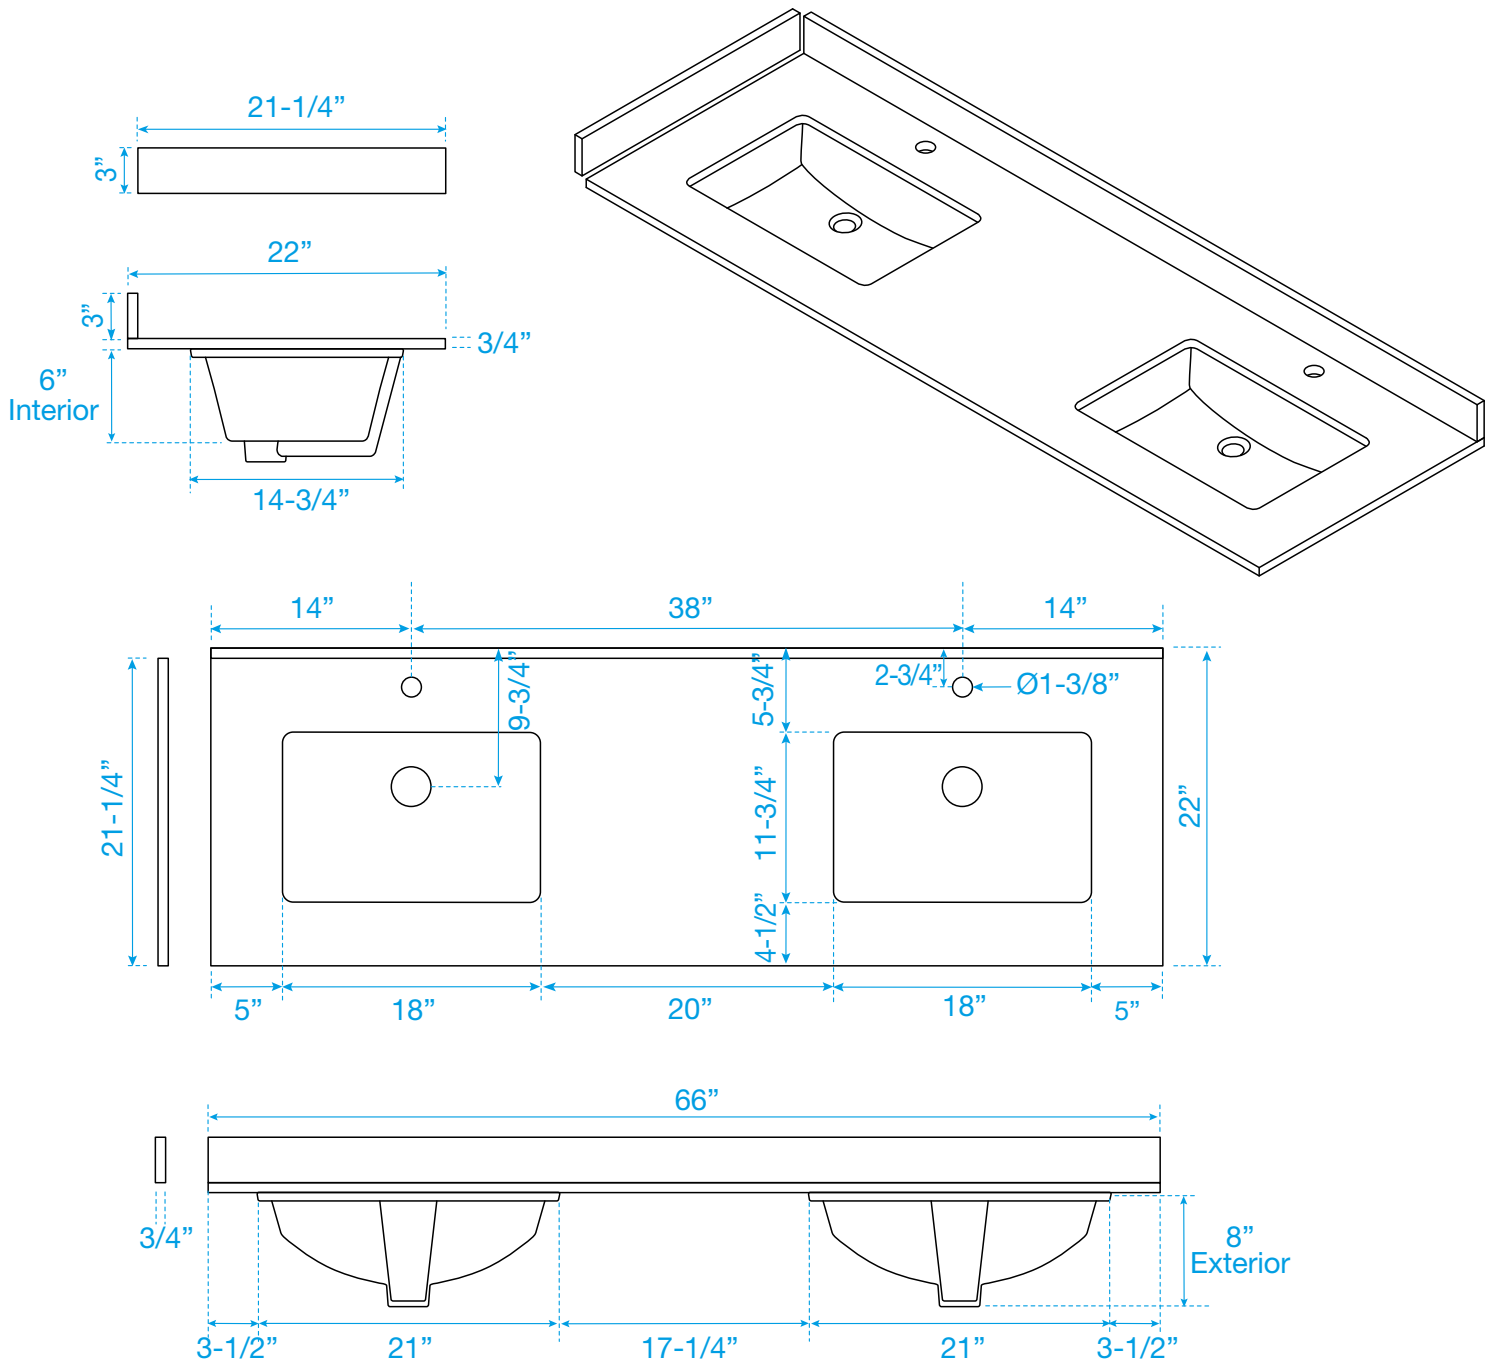

WYNDHAM COLLECTION

TOP VIEW OF VANITY CABINET

*Note: Due to high probability of breakage, the backsplash comes in two pieces, cut from the same piece. All measurements are $\pm 1/4"$.

WC-7171-66-DBL
Quartz

WYNDHAM COLLECTION

Note: Side splash is reversible. Due to high probability of breakage, the backsplash comes in two pieces, cut from the same piece. All measurements are ± 1/4".

WC-QC1-66-DBL-TOP