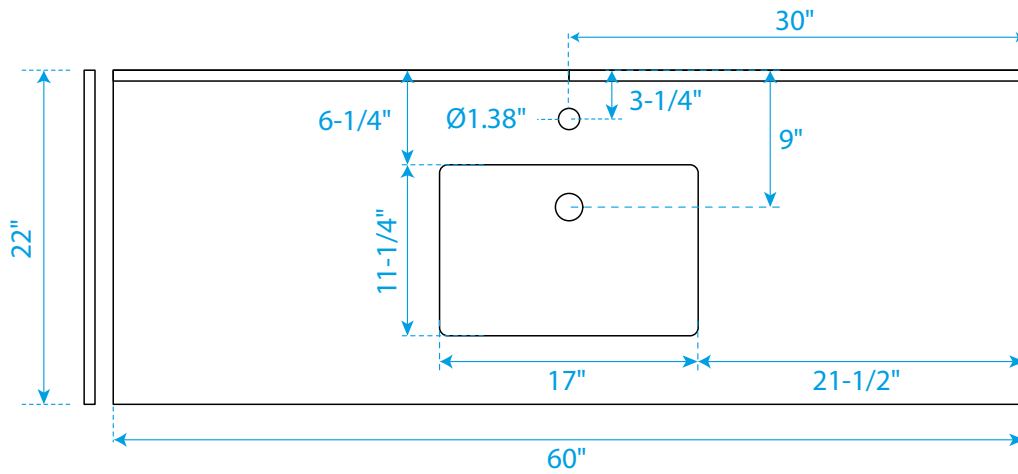

WYNDHAM COLLECTION

TOP VIEW OF VANITY CABINET

*Note: Due to high probability of breakage, the backsplash comes in two pieces, cut from the same piece. All measurements are ± 1/4".

WC-7171-60-SGL

WYNDHAM COLLECTION

Side splash is reversible.

Note: Due to high probability of breakage, the backsplash comes in two pieces, cut from the same piece. All measurements are $\pm 1/4$ ".

WC-VCA-60-SGL-TOP