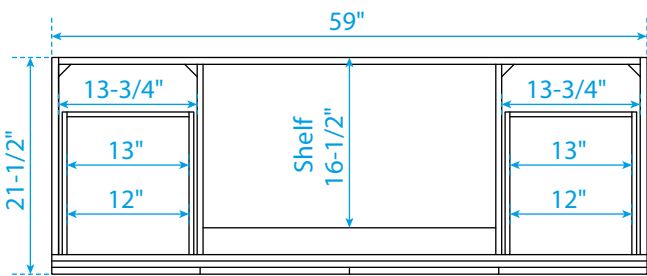

WYNDHAM COLLECTION

TOP VIEW OF VANITY CABINET

*Note: Due to high probability of breakage, the backsplash comes in two pieces, cut from the same piece. All measurements are ± 1/4".

WC-7171-60-SGL

WYNDHAM COLLECTION

Side splash is reversible.

Note: Due to high probability of breakage, the backsplash comes in two pieces, cut from the same piece. All measurements are $\pm 1/4$ ".

WC-VCA-60-SGL-TOP