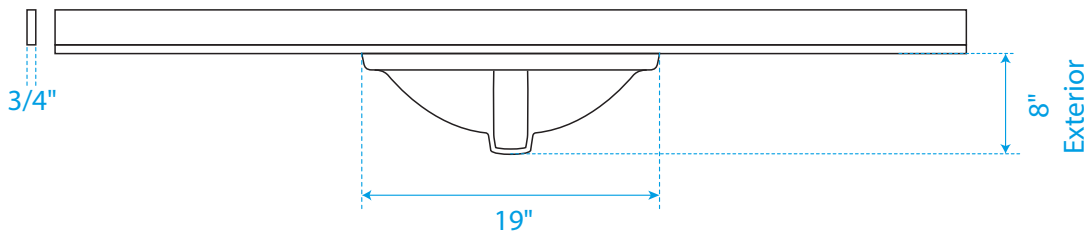

WYNDHAM COLLECTION

TOP VIEW OF VANITY CABINET

*Note: Due to high probability of breakage, the backsplash comes in two pieces, cut from the same piece. All measurements are ± 1/4".

WC-7171-60-SGL

WYNDHAM COLLECTION

Side splash is reversible.

Note: Due to high probability of breakage, the backsplash comes in two pieces, cut from the same piece. All measurements are $\pm 1/4$ ".

WC-VCA-60-SGL-TOP