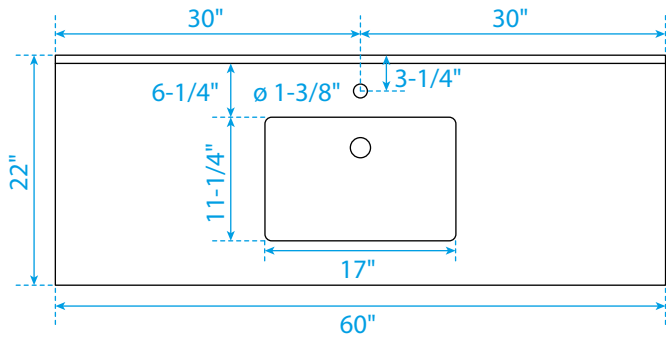

WYNDHAM COLLECTION

TOP VIEW OF VANITY CABINET

*Note: Due to high probability of breakage, the backsplash comes in two pieces, cut from the same piece. All measurements are ± 1/4".

WC-7171-60-SGL

WYNDHAM COLLECTION

Side splash is reversible.

Note: Due to high probability of breakage, the backsplash comes in two pieces, cut from the same piece. All measurements are $\pm 1/4$ ".

WC-VCA-60-SGL-TOP