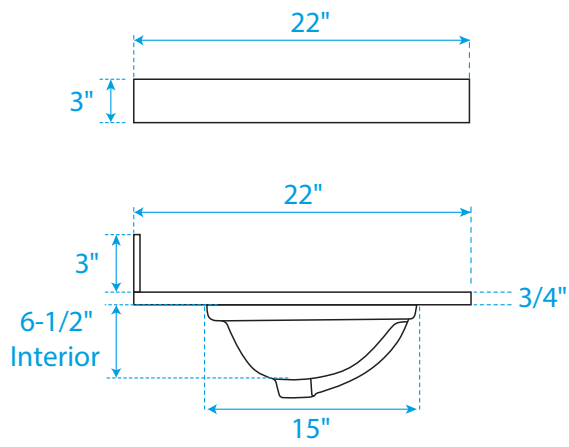

WYNDHAM COLLECTION

TOP VIEW OF VANITY CABINET

*Note: Due to high probability of breakage, the backsplash comes in two pieces, cut from the same piece. All measurements are ± 1/4".

WC-7171-60-SGL

WYNDHAM COLLECTION

Side splash is reversible.

Note: Due to high probability of breakage, the backsplash comes in two pieces, cut from the same piece. All measurements are $\pm 1/4$ ".

WC-VCA-60-SGL-TOP