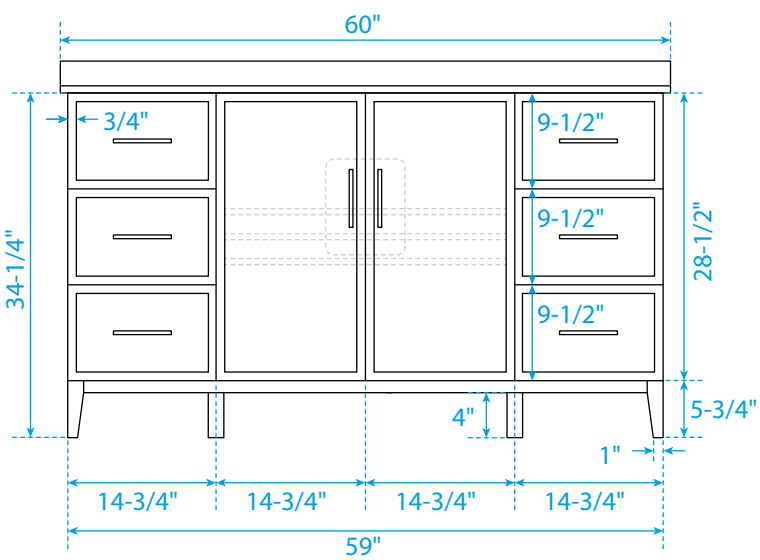

WYNDHAM COLLECTION

TOP VIEW OF VANITY CABINET

*Note: Due to high probability of breakage, the backsplash comes in two pieces, cut from the same piece. All measurements are ± 1/4".

WC-7171-60-SGL

WYNDHAM COLLECTION

Side splash is reversible.

Note: Due to high probability of breakage, the backsplash comes in two pieces, cut from the same piece. All measurements are $\pm 1/4$ ".

WC-VCA-60-SGL-TOP