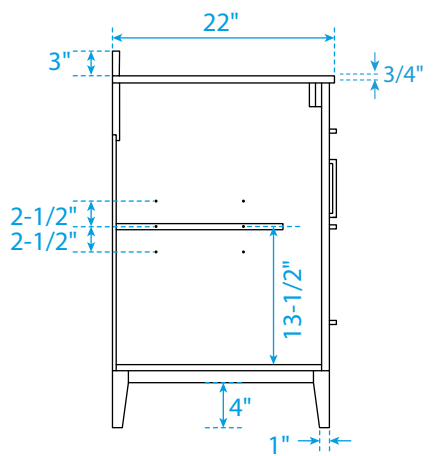

WYNDHAM COLLECTION

TOP VIEW OF VANITY CABINET

*Note: Due to high probability of breakage, the backsplash comes in two pieces, cut from the same piece. All measurements are ± 1/4".

WC-7171-60-SGL

WYNDHAM COLLECTION

Side splash is reversible.

Note: Due to high probability of breakage, the backsplash comes in two pieces, cut from the same piece. All measurements are $\pm 1/4$ ".

WC-VCA-60-SGL-TOP