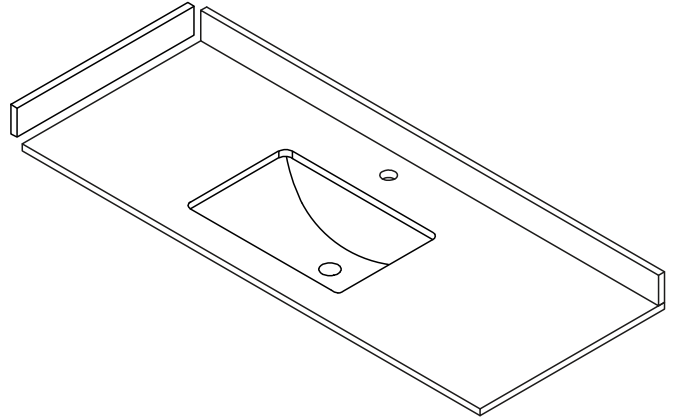

WYNDHAM COLLECTION

TOP VIEW OF VANITY CABINET

*Note: Due to high probability of breakage, the backsplash comes in two pieces, cut from the same piece. All measurements are ± 1/4".

WC-7171-60-SGL

WYNDHAM COLLECTION

Side splash is reversible.

Note: Due to high probability of breakage, the backsplash comes in two pieces, cut from the same piece. All measurements are $\pm 1/4$ ".

WC-VCA-60-SGL-TOP