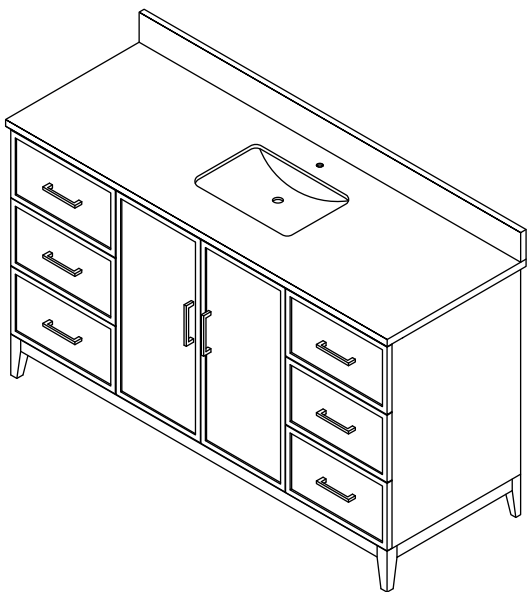

WYNDHAM COLLECTION

TOP VIEW OF VANITY CABINET

*Note: Due to high probability of breakage, the backsplash comes in two pieces, cut from the same piece. All measurements are ± 1/4".

WC-7171-60-SGL

WYNDHAM COLLECTION

Side splash is reversible.

Note: Due to high probability of breakage, the backsplash comes in two pieces, cut from the same piece. All measurements are $\pm 1/4$ ".

WC-VCA-60-SGL-TOP