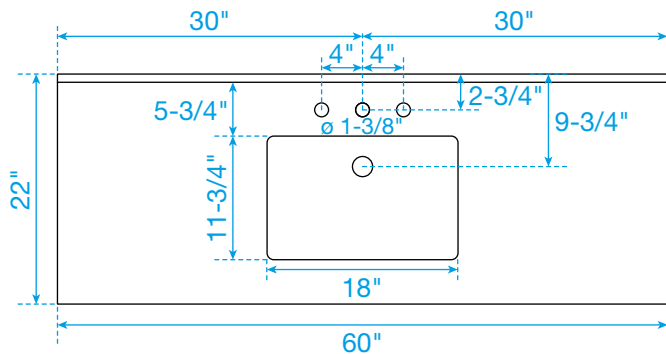

WYNDHAM COLLECTION

TOP VIEW OF VANITY CABINET

*Note: Due to high probability of breakage, the backsplash comes in two pieces, cut from the same piece. All measurements are $\pm 1/4$ ".

WC-7171-60-SGL
Quartz

WYNDHAM COLLECTION

Note: Side splash is reversible. Due to high probability of breakage, the backsplash comes in two pieces, cut from the same piece. All measurements are $\pm 1/4"$.

WC-QC3-60-SGL-TOP