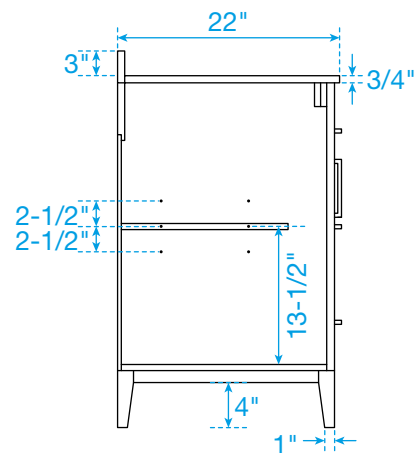

WYNDHAM COLLECTION

TOP VIEW OF VANITY CABINET

*Note: Due to high probability of breakage, the backsplash comes in two pieces, cut from the same piece. All measurements are $\pm 1/4$ ".

WC-7171-60-SGL
Quartz

WYNDHAM COLLECTION

Note: Side splash is reversible. Due to high probability of breakage, the backsplash comes in two pieces, cut from the same piece. All measurements are $\pm 1/4"$.

WC-QC3-60-SGL-TOP