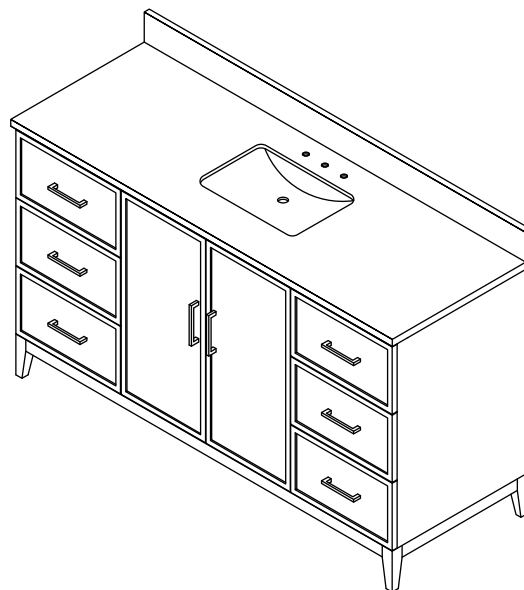

WYNDHAM COLLECTION

TOP VIEW OF VANITY CABINET

*Note: Due to high probability of breakage, the backsplash comes in two pieces, cut from the same piece. All measurements are $\pm 1/4$ ".

WC-7171-60-SGL
Quartz

WYNDHAM COLLECTION

Note: Side splash is reversible. Due to high probability of breakage, the backsplash comes in two pieces, cut from the same piece. All measurements are $\pm 1/4"$.

WC-QC3-60-SGL-TOP