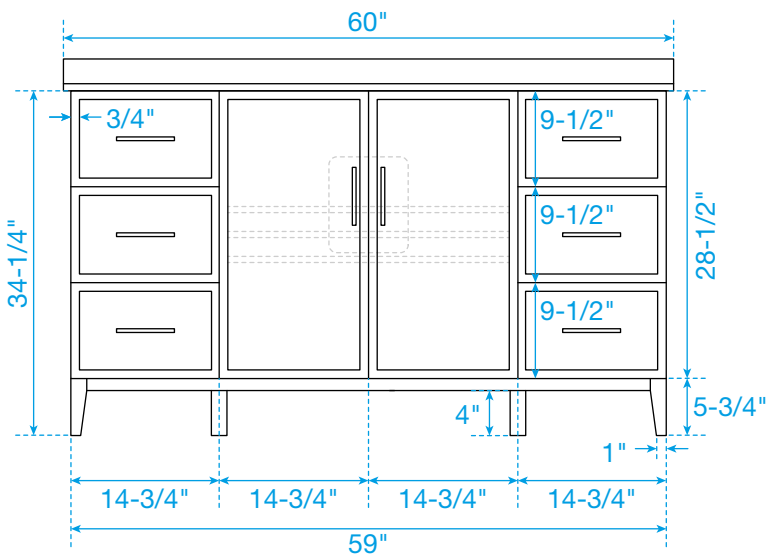

WYNDHAM COLLECTION

TOP VIEW OF VANITY CABINET

*Note: Due to high probability of breakage, the backsplash comes in two pieces, cut from the same piece. All measurements are $\pm 1/4$ ".

WC-7171-60-SGL
Quartz

WYNDHAM COLLECTION

Note: Side splash is reversible. Due to high probability of breakage, the backsplash comes in two pieces, cut from the same piece. All measurements are $\pm 1/4"$.

WC-QC3-60-SGL-TOP