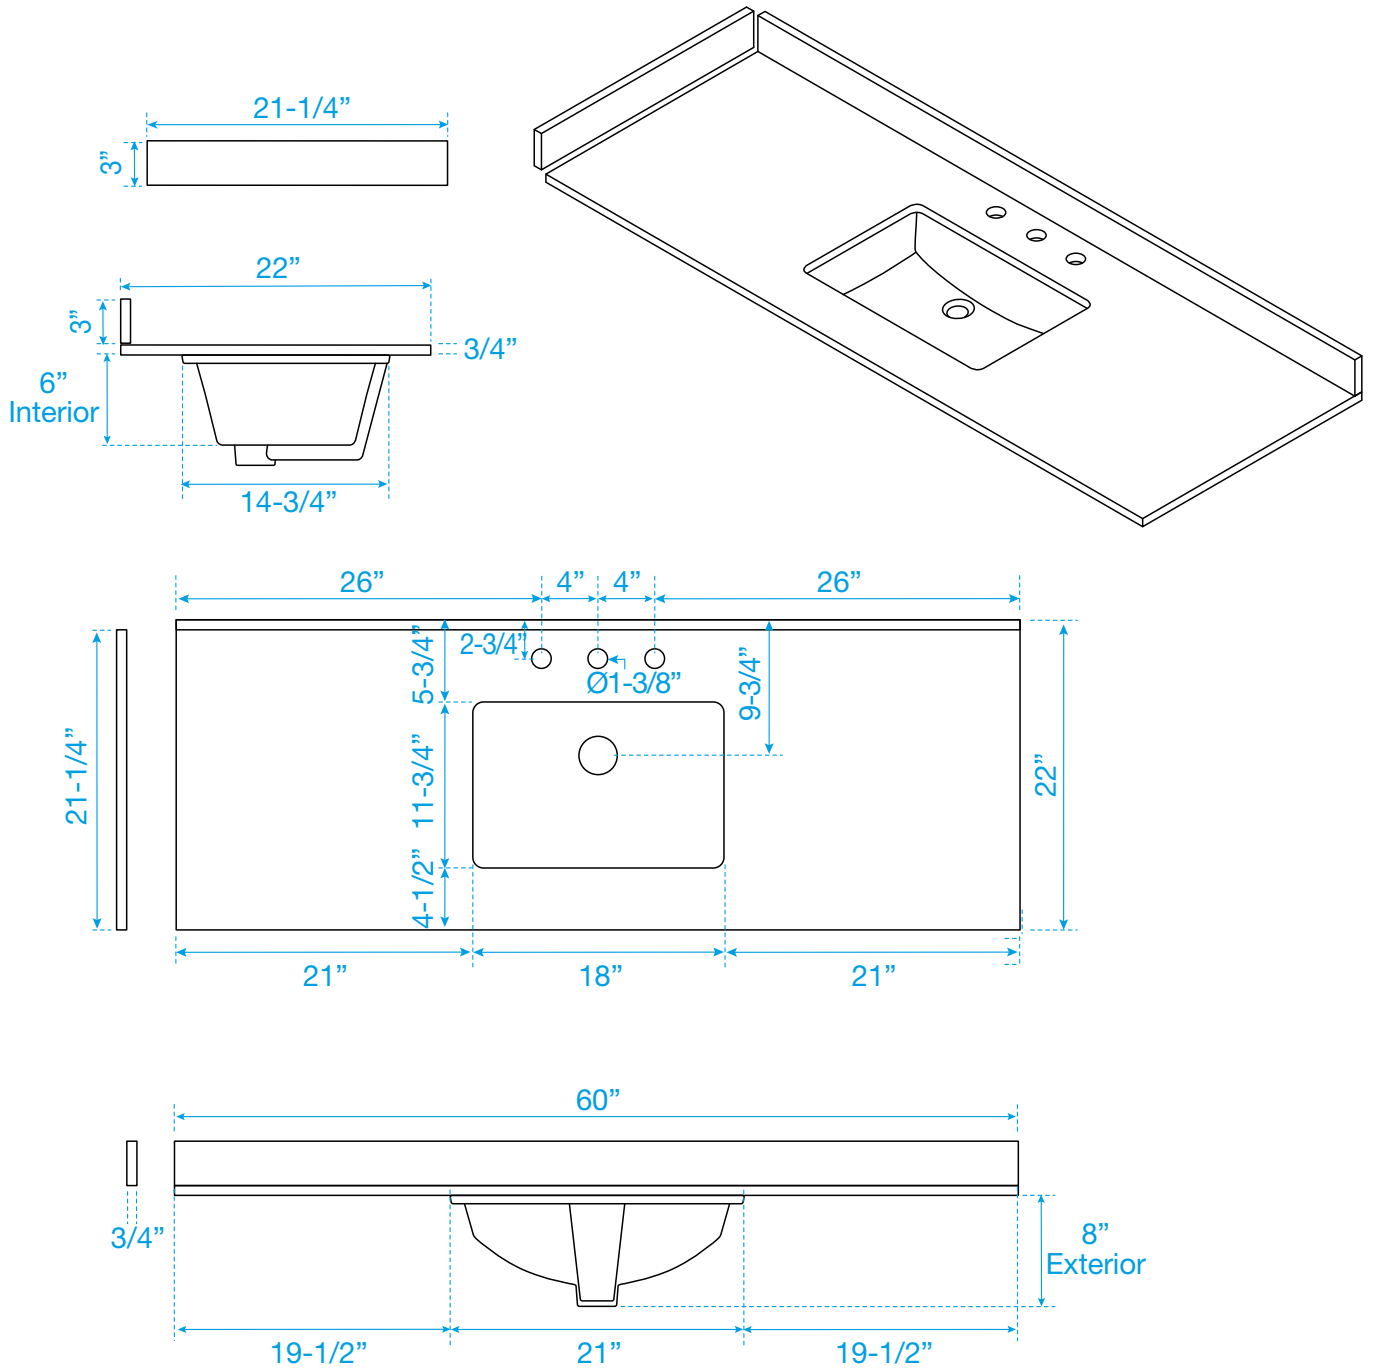

WYNDHAM COLLECTION

TOP VIEW OF VANITY CABINET

*Note: Due to high probability of breakage, the backsplash comes in two pieces, cut from the same piece. All measurements are $\pm 1/4$ ".

WC-7171-60-SGL
Quartz

WYNDHAM COLLECTION

Note: Side splash is reversible. Due to high probability of breakage, the backsplash comes in two pieces, cut from the same piece. All measurements are $\pm 1/4"$.

WC-QC3-60-SGL-TOP