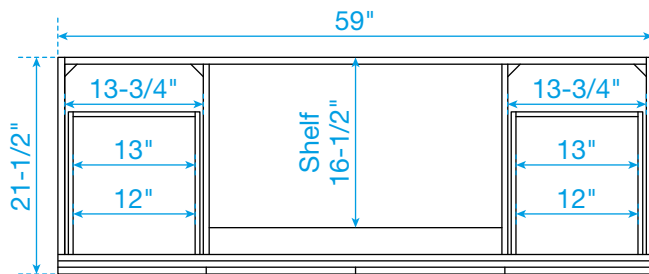

WYNDHAM COLLECTION

TOP VIEW OF VANITY CABINET

*Note: Due to high probability of breakage, the backsplash comes in two pieces, cut from the same piece. All measurements are $\pm 1/4$ ".

WC-7171-60-SGL
Quartz

WYNDHAM COLLECTION

Note: Side splash is reversible. Due to high probability of breakage, the backsplash comes in two pieces, cut from the same piece. All measurements are $\pm 1/4"$.

WC-QC3-60-SGL-TOP