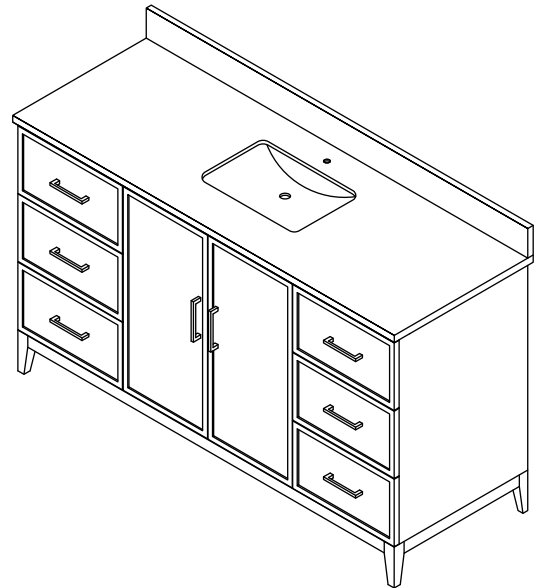

WYNDHAM COLLECTION

TOP VIEW OF VANITY CABINET

*Note: Due to high probability of breakage, the backsplash comes in two pieces, cut from the same piece. All measurements are $\pm 1/4"$.

WC-7171-60-SGL
Quartz

WYNDHAM COLLECTION

Note: Side splash is reversible. Due to high probability of breakage, the backsplash comes in two pieces, cut from the same piece. All measurements are $\pm 1/4\text{"}$.

WC-QC1-60-SGL-TOP