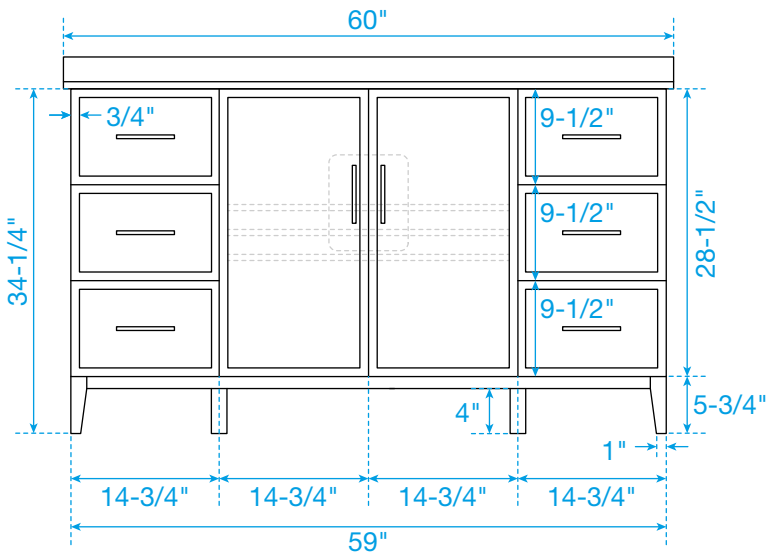

WYNDHAM COLLECTION

TOP VIEW OF VANITY CABINET

*Note: Due to high probability of breakage, the backsplash comes in two pieces, cut from the same piece. All measurements are $\pm 1/4"$.

WC-7171-60-SGL
Quartz

WYNDHAM COLLECTION

Note: Side splash is reversible. Due to high probability of breakage, the backsplash comes in two pieces, cut from the same piece. All measurements are $\pm 1/4\text{"}$.

WC-QC1-60-SGL-TOP