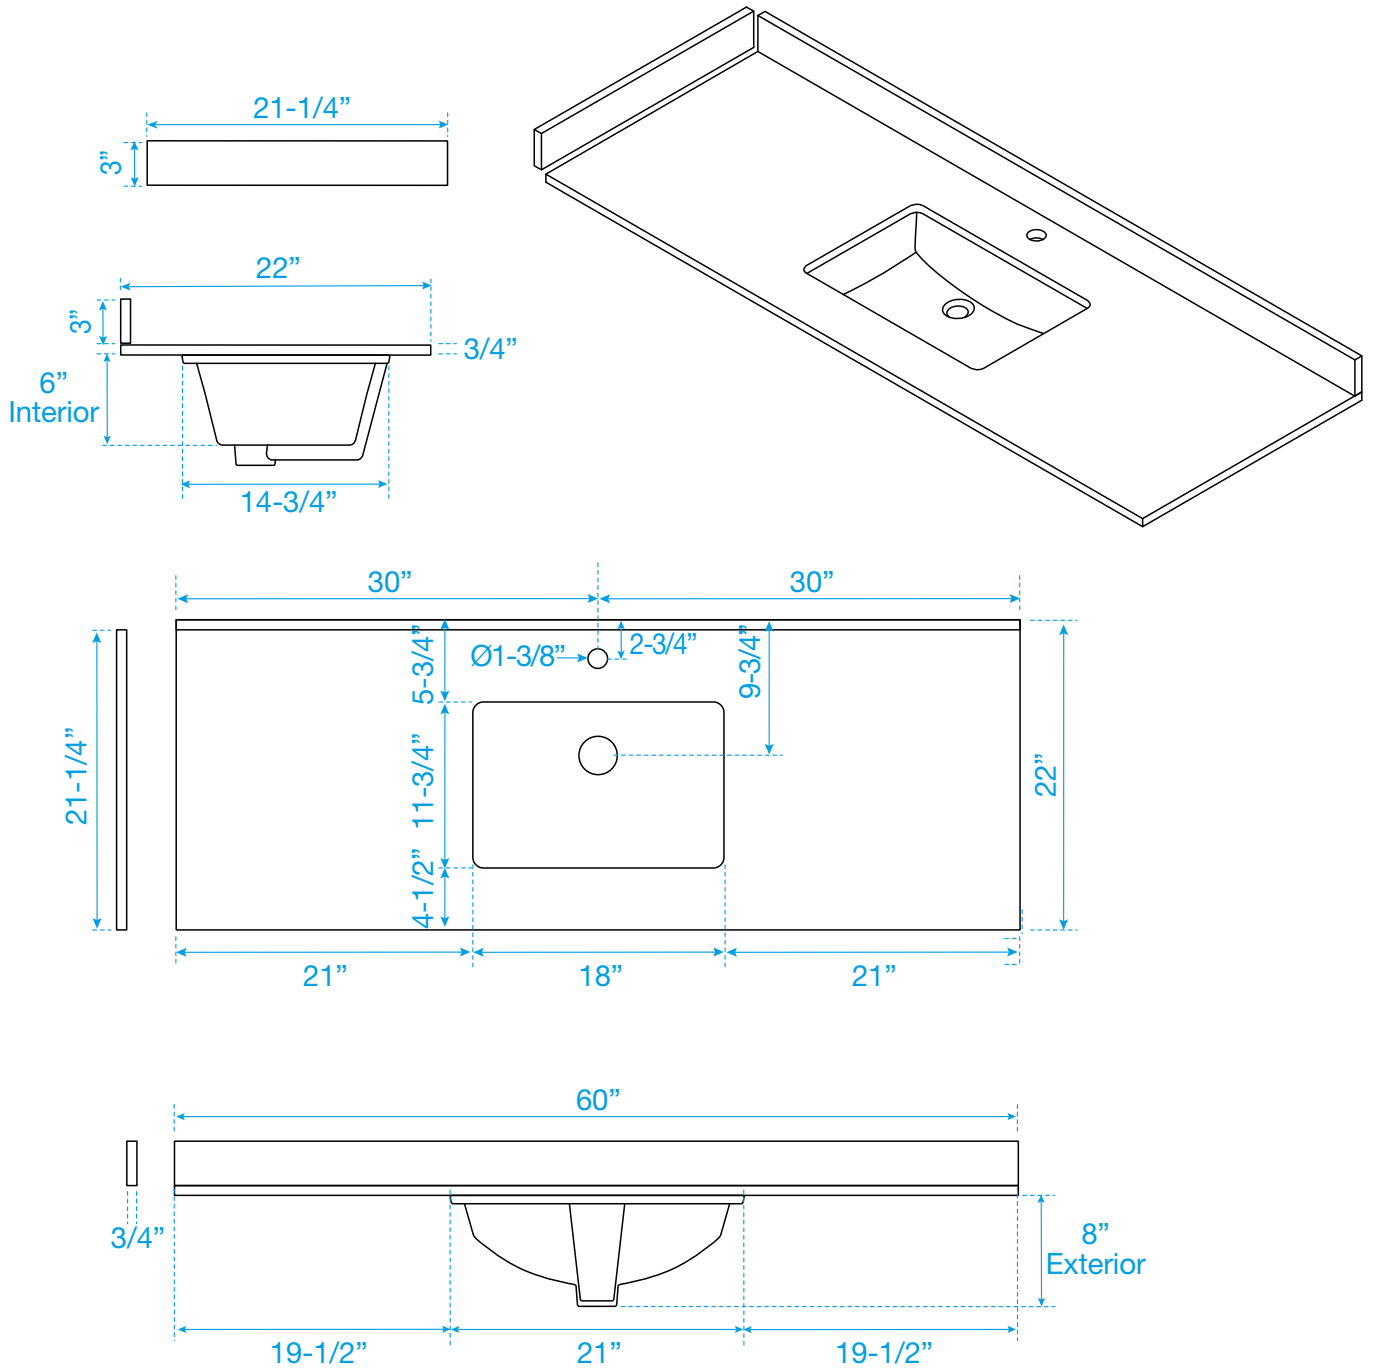

WYNDHAM COLLECTION

TOP VIEW OF VANITY CABINET

*Note: Due to high probability of breakage, the backsplash comes in two pieces, cut from the same piece. All measurements are $\pm 1/4"$.

WC-7171-60-SGL
Quartz

WYNDHAM COLLECTION

Note: Side splash is reversible. Due to high probability of breakage, the backsplash comes in two pieces, cut from the same piece. All measurements are $\pm 1/4\text{"}$.

WC-QC1-60-SGL-TOP