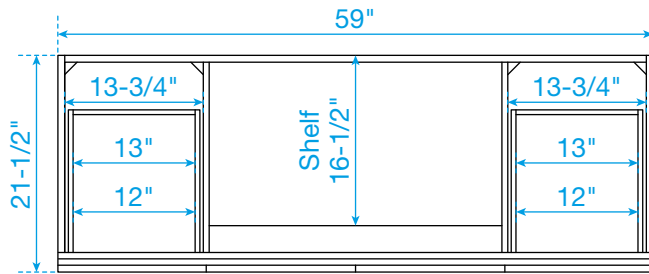

WYNDHAM COLLECTION

TOP VIEW OF VANITY CABINET

*Note: Due to high probability of breakage, the backsplash comes in two pieces, cut from the same piece. All measurements are $\pm 1/4"$.

WC-7171-60-SGL
Quartz

WYNDHAM COLLECTION

Note: Side splash is reversible. Due to high probability of breakage, the backsplash comes in two pieces, cut from the same piece. All measurements are $\pm 1/4\text{"}$.

WC-QC1-60-SGL-TOP