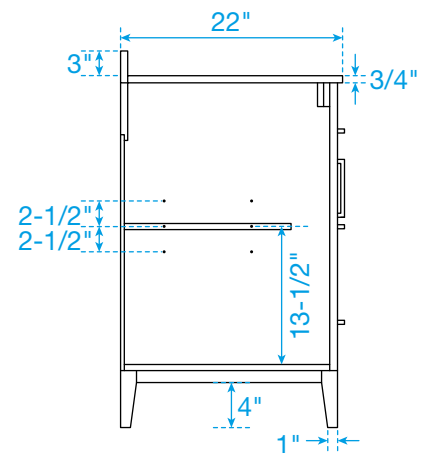

WYNDHAM COLLECTION

TOP VIEW OF VANITY CABINET

*Note: Due to high probability of breakage, the backsplash comes in two pieces, cut from the same piece. All measurements are $\pm 1/4"$.

WC-7171-60-SGL
Quartz

WYNDHAM COLLECTION

Note: Side splash is reversible. Due to high probability of breakage, the backsplash comes in two pieces, cut from the same piece. All measurements are $\pm 1/4\text{"}$.

WC-QC1-60-SGL-TOP