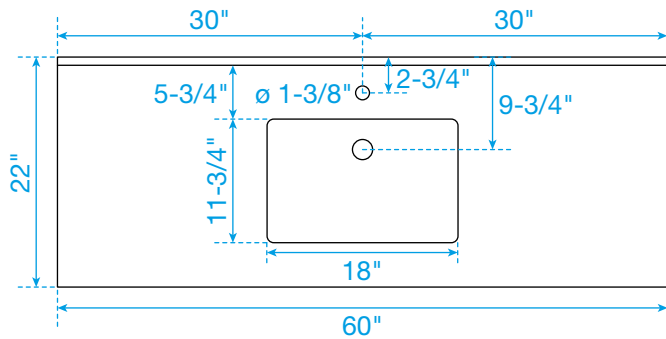

WYNDHAM COLLECTION

TOP VIEW OF VANITY CABINET

*Note: Due to high probability of breakage, the backsplash comes in two pieces, cut from the same piece. All measurements are $\pm 1/4"$.

WC-7171-60-SGL
Quartz

WYNDHAM COLLECTION

Note: Side splash is reversible. Due to high probability of breakage, the backsplash comes in two pieces, cut from the same piece. All measurements are $\pm 1/4\text{"}$.

WC-QC1-60-SGL-TOP