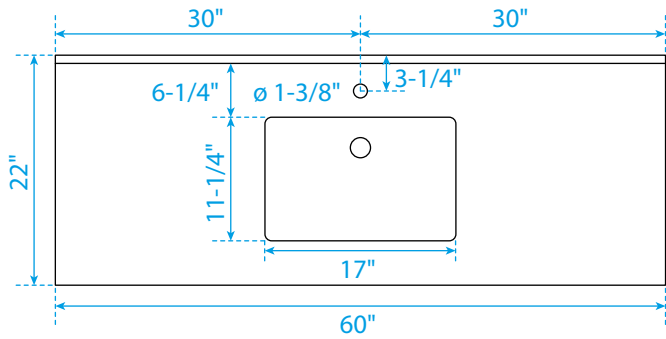

WYNDHAM COLLECTION

TOP VIEW OF VANITY CABINET

*Note: Due to high probability of breakage, the backsplash comes in two pieces, cut from the same piece. All measurements are $\pm 1/4$ ".

WC-7171-60-SGL