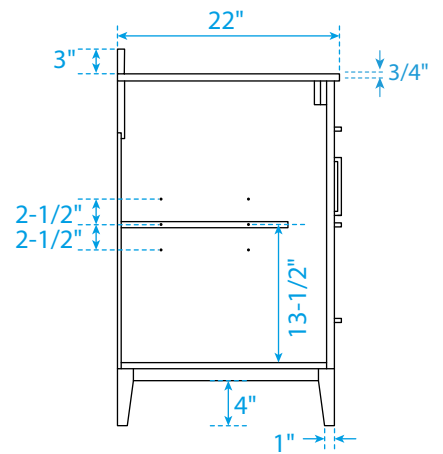

WYNDHAM COLLECTION

TOP VIEW OF VANITY CABINET

*Note: Due to high probability of breakage, the backsplash comes in two pieces, cut from the same piece. All measurements are $\pm 1/4$ ".

WC-7171-60-SGL