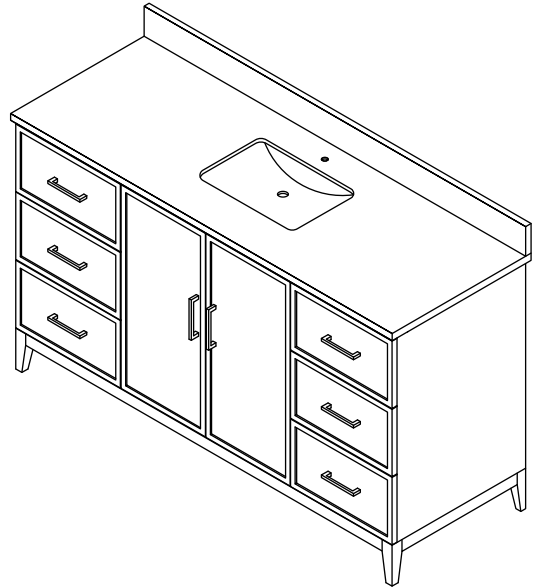

WYNDHAM COLLECTION

TOP VIEW OF VANITY CABINET

*Note: Due to high probability of breakage, the backsplash comes in two pieces, cut from the same piece. All measurements are $\pm 1/4$ ".

WC-7171-60-SGL