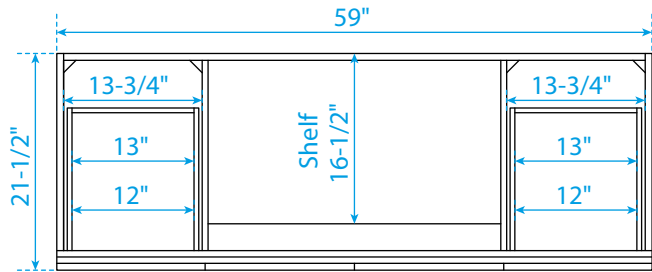

WYNDHAM COLLECTION

TOP VIEW OF VANITY CABINET

*Note: Due to high probability of breakage, the backsplash comes in two pieces, cut from the same piece. All measurements are $\pm 1/4$ ".

WC-7171-60-SGL