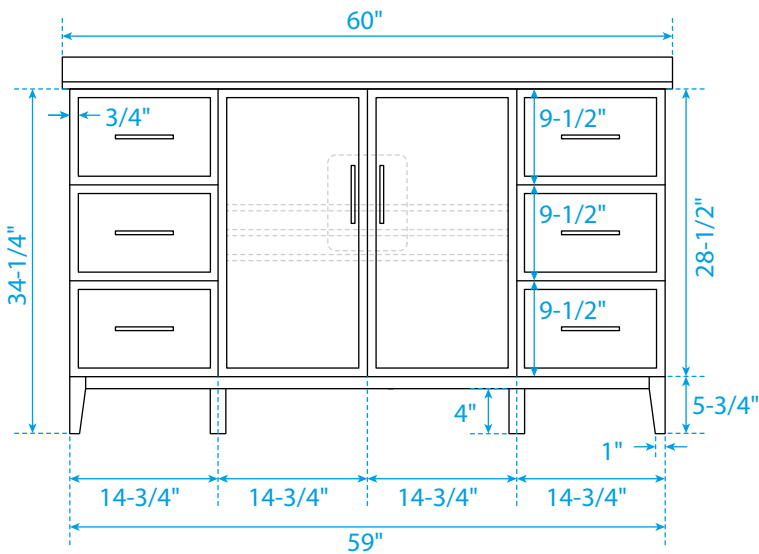

WYNDHAM COLLECTION

TOP VIEW OF VANITY CABINET

*Note: Due to high probability of breakage, the backsplash comes in two pieces, cut from the same piece. All measurements are $\pm 1/4$ ".

WC-7171-60-SGL