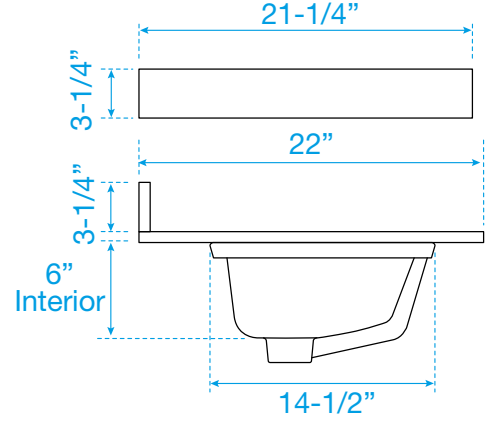

# WYNDHAM COLLECTION

Note: Side splash is reversible. Due to high probability of breakage, the backsplash comes in two pieces, cut from the same piece. All measurements are  $\pm 1/4"$ .

WC-QC3-60-DBL-TOP