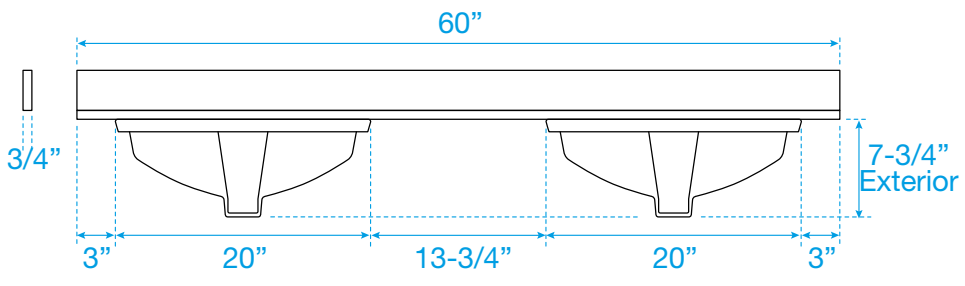

# WYNDHAM COLLECTION

Note: Side splash is reversible. Due to high probability of breakage, the backsplash comes in two pieces, cut from the same piece. All measurements are  $\pm 1/4"$ .

WC-QC3-60-DBL-TOP