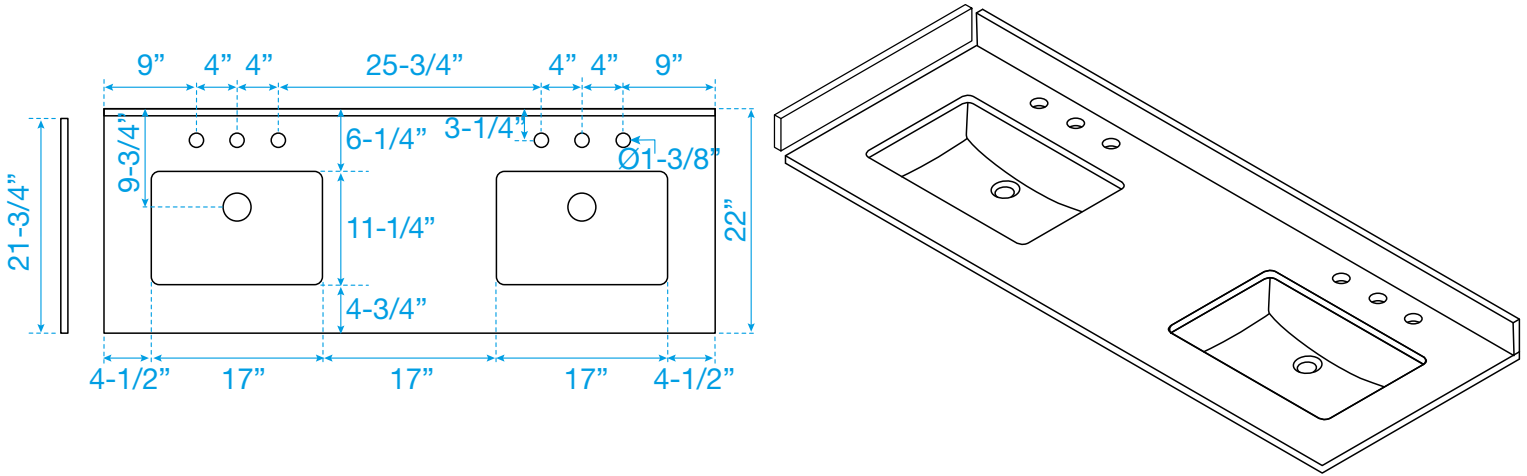

# WYNDHAM COLLECTION

Note: Side splash is reversible. Due to high probability of breakage, the backsplash comes in two pieces, cut from the same piece. All measurements are  $\pm 1/4"$ .

WC-QC3-60-DBL-TOP