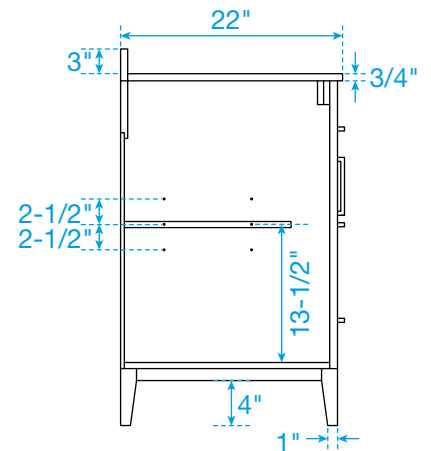

WYNDHAM COLLECTION

TOP VIEW OF VANITY CABINET

*Note: Due to high probability of breakage, the backsplash comes in two pieces, cut from the same piece. All measurements are $\pm 1/4"$.

WC-7171-60-DBL
Quartz

WYNDHAM COLLECTION

Note: Side splash is reversible. Due to high probability of breakage, the backsplash comes in two pieces, cut from the same piece. All measurements are $\pm 1/4"$.

WC-QC1-60-DBL-TOP