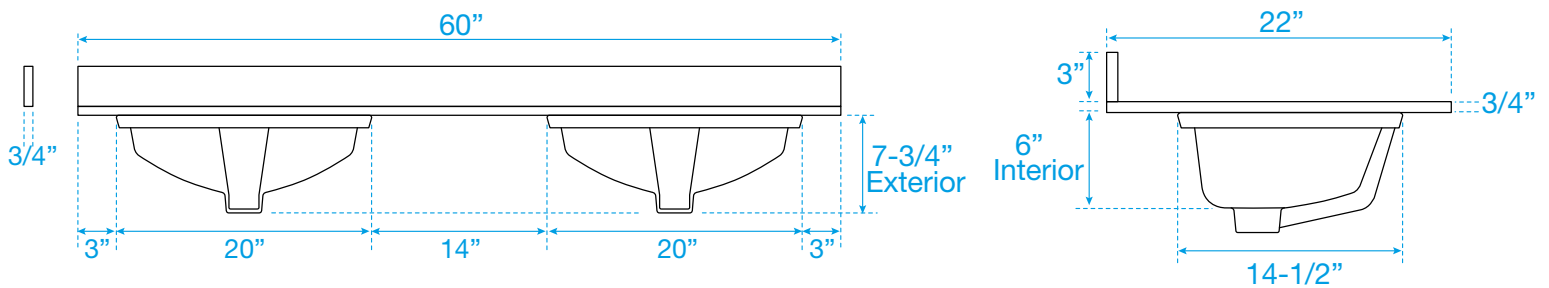

WYNDHAM COLLECTION

TOP VIEW OF VANITY CABINET

*Note: Due to high probability of breakage, the backsplash comes in two pieces, cut from the same piece. All measurements are $\pm 1/4"$.

WC-7171-60-DBL
Quartz

WYNDHAM COLLECTION

Note: Side splash is reversible. Due to high probability of breakage, the backsplash comes in two pieces, cut from the same piece. All measurements are $\pm 1/4"$.

WC-QC1-60-DBL-TOP