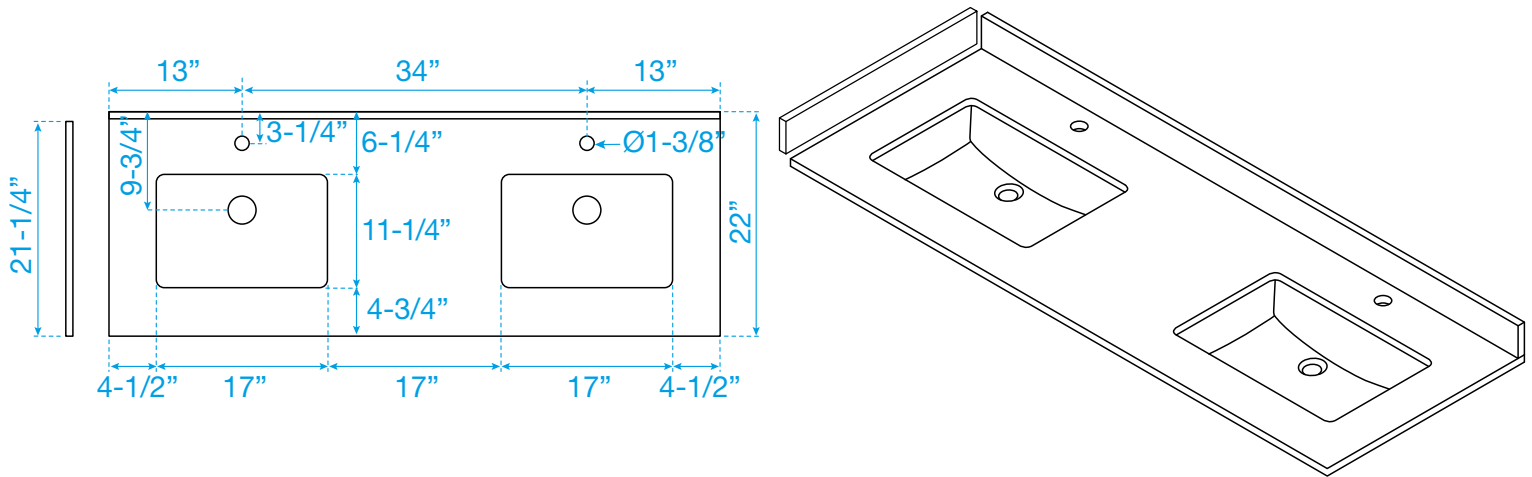

WYNDHAM COLLECTION

TOP VIEW OF VANITY CABINET

*Note: Due to high probability of breakage, the backsplash comes in two pieces, cut from the same piece. All measurements are $\pm 1/4"$.

WC-7171-60-DBL
Quartz

WYNDHAM COLLECTION

Note: Side splash is reversible. Due to high probability of breakage, the backsplash comes in two pieces, cut from the same piece. All measurements are $\pm 1/4"$.

WC-QC1-60-DBL-TOP