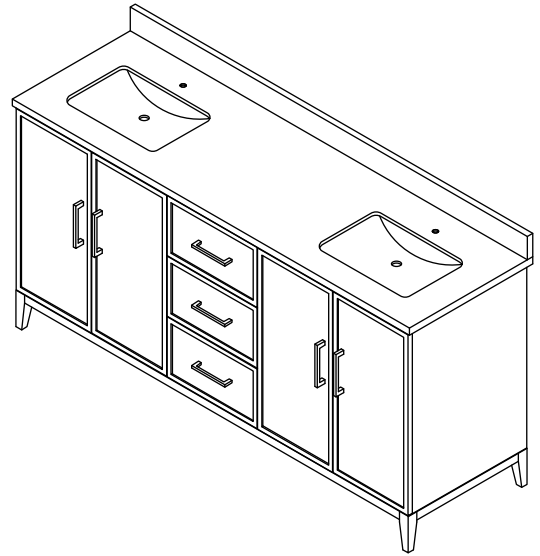

WYNDHAM COLLECTION

TOP VIEW OF VANITY CABINET

*Note: Due to high probability of breakage, the backsplash comes in two pieces, cut from the same piece. All measurements are $\pm 1/4"$.

WC-7171-60-DBL
Quartz

WYNDHAM COLLECTION

Note: Side splash is reversible. Due to high probability of breakage, the backsplash comes in two pieces, cut from the same piece. All measurements are $\pm 1/4"$.

WC-QC1-60-DBL-TOP