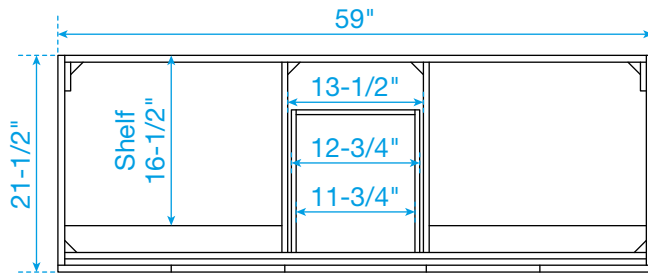

WYNDHAM COLLECTION

TOP VIEW OF VANITY CABINET

*Note: Due to high probability of breakage, the backsplash comes in two pieces, cut from the same piece. All measurements are $\pm 1/4"$.

WC-7171-60-DBL
Quartz

WYNDHAM COLLECTION

Note: Side splash is reversible. Due to high probability of breakage, the backsplash comes in two pieces, cut from the same piece. All measurements are $\pm 1/4"$.

WC-QC1-60-DBL-TOP