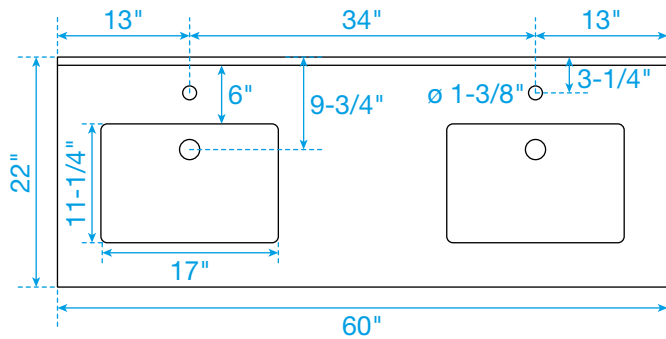

WYNDHAM COLLECTION

TOP VIEW OF VANITY CABINET

*Note: Due to high probability of breakage, the backsplash comes in two pieces, cut from the same piece. All measurements are $\pm 1/4"$.

WC-7171-60-DBL
Quartz

WYNDHAM COLLECTION

Note: Side splash is reversible. Due to high probability of breakage, the backsplash comes in two pieces, cut from the same piece. All measurements are $\pm 1/4"$.

WC-QC1-60-DBL-TOP