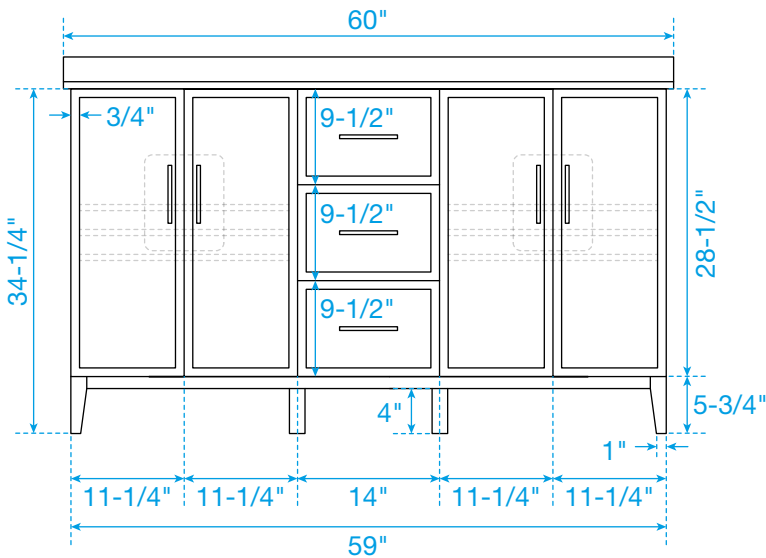

WYNDHAM COLLECTION

TOP VIEW OF VANITY CABINET

*Note: Due to high probability of breakage, the backsplash comes in two pieces, cut from the same piece. All measurements are $\pm 1/4"$.

WC-7171-60-DBL
Quartz

WYNDHAM COLLECTION

Note: Side splash is reversible. Due to high probability of breakage, the backsplash comes in two pieces, cut from the same piece. All measurements are $\pm 1/4"$.

WC-QC1-60-DBL-TOP