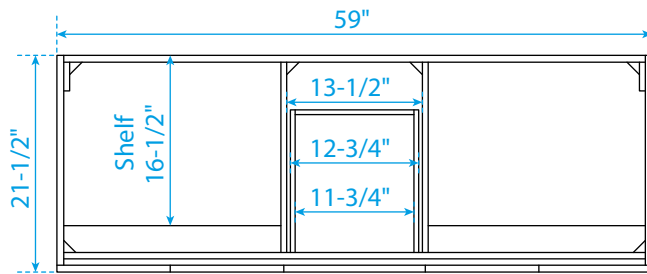

WYNDHAM COLLECTION

TOP VIEW OF VANITY CABINET

*Note: Due to high probability of breakage, the backsplash comes in two pieces, cut from the same piece. All measurements are $\pm 1/4$ ".

WC-7171-60-DBL