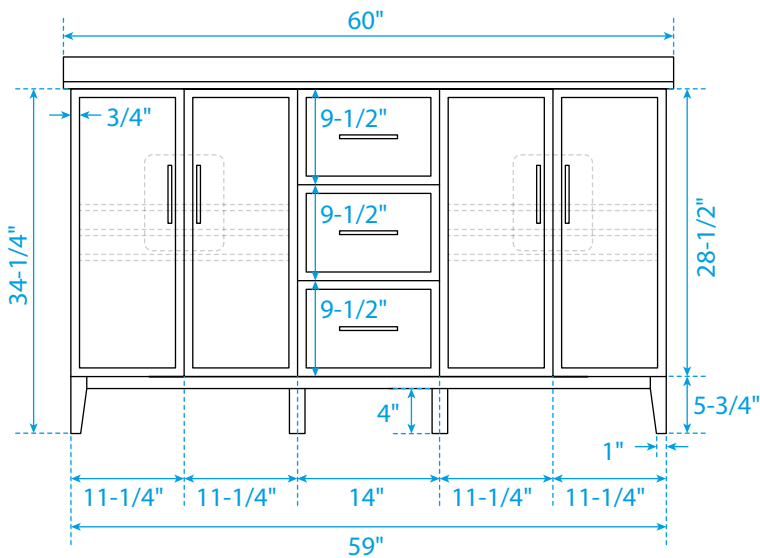

WYNDHAM COLLECTION

TOP VIEW OF VANITY CABINET

*Note: Due to high probability of breakage, the backsplash comes in two pieces, cut from the same piece. All measurements are $\pm 1/4$ ".

WC-7171-60-DBL