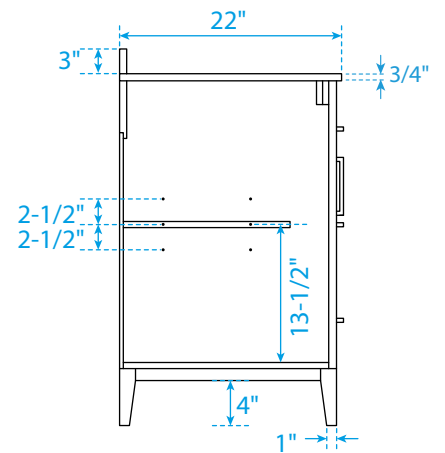

WYNDHAM COLLECTION

TOP VIEW OF VANITY CABINET

*Note: Due to high probability of breakage, the backsplash comes in two pieces, cut from the same piece. All measurements are $\pm 1/4$ ".

WC-7171-60-DBL