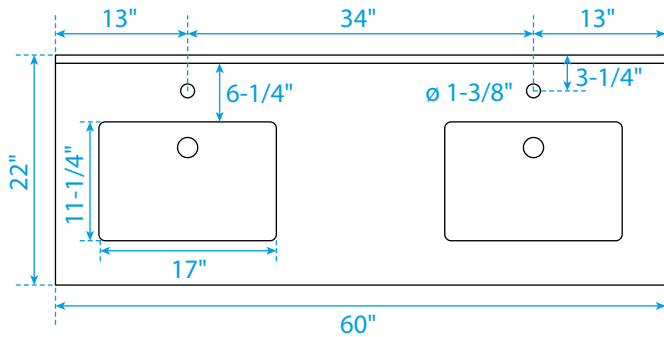

WYNDHAM COLLECTION

TOP VIEW OF VANITY CABINET

*Note: Due to high probability of breakage, the backsplash comes in two pieces, cut from the same piece. All measurements are $\pm 1/4$ ".

WC-7171-60-DBL