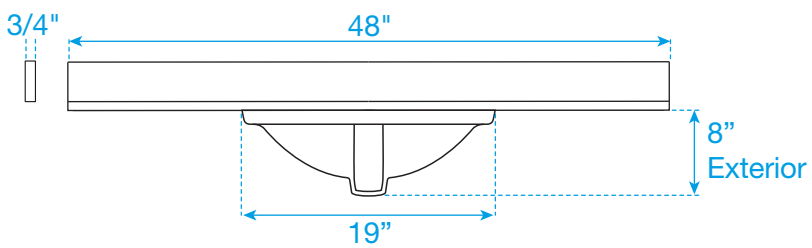

WYNDHAM COLLECTION

TOP VIEW OF VANITY CABINET

*Note: All measurements are $\pm 1/4$ ".

WC-7171-48-SGL

WYNDHAM COLLECTION

Side splash is reversible.
Note: All Measurements are $\pm 1/4''$.

WC-VCA-48-SGL-TOP