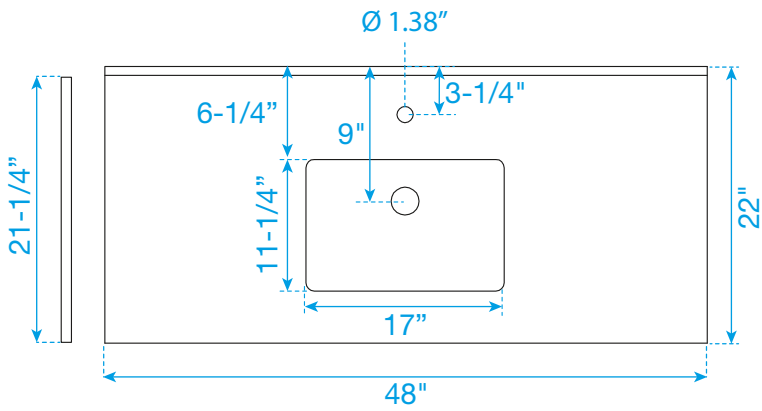

WYNDHAM COLLECTION

TOP VIEW OF VANITY CABINET

*Note: All measurements are $\pm 1/4$ ".

WC-7171-48-SGL

WYNDHAM COLLECTION

Side splash is reversible.
Note: All Measurements are $\pm 1/4''$.

WC-VCA-48-SGL-TOP