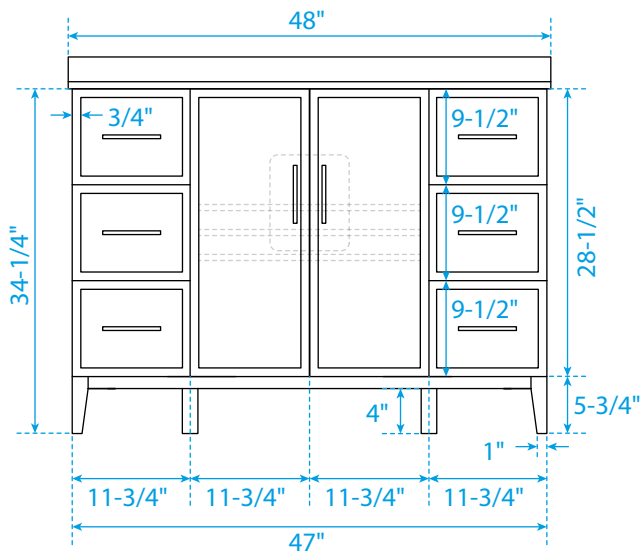

WYNDHAM COLLECTION

TOP VIEW OF VANITY CABINET

*Note: All measurements are $\pm 1/4$ ".

WC-7171-48-SGL

WYNDHAM COLLECTION

Side splash is reversible.
Note: All Measurements are $\pm 1/4''$.

WC-VCA-48-SGL-TOP