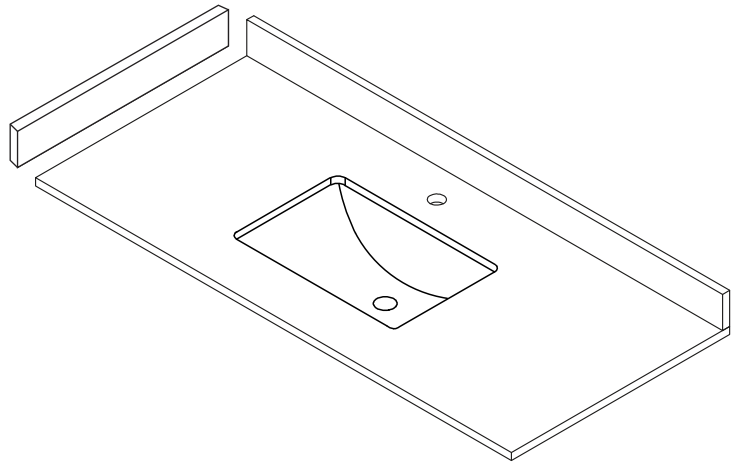

WYNDHAM COLLECTION

TOP VIEW OF VANITY CABINET

*Note: All measurements are $\pm 1/4$ ".

WC-7171-48-SGL

WYNDHAM COLLECTION

Side splash is reversible.
Note: All Measurements are $\pm 1/4''$.

WC-VCA-48-SGL-TOP