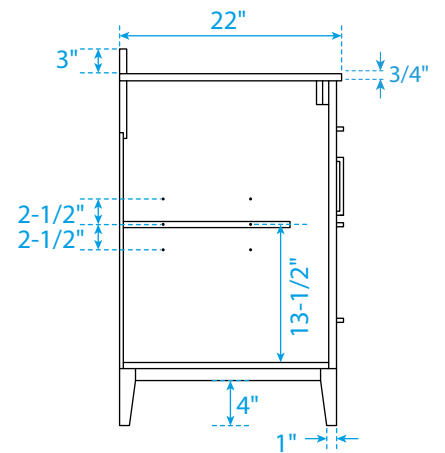

WYNDHAM COLLECTION

TOP VIEW OF VANITY CABINET

*Note: All measurements are $\pm 1/4$ ".

WC-7171-48-SGL

WYNDHAM COLLECTION

Side splash is reversible.
Note: All Measurements are $\pm 1/4''$.

WC-VCA-48-SGL-TOP