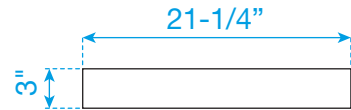

WYNDHAM COLLECTION

TOP VIEW OF VANITY CABINET

*Note: All measurements are $\pm 1/4$ ".

WC-7171-48-SGL

WYNDHAM COLLECTION

Side splash is reversible.
Note: All Measurements are $\pm 1/4''$.

WC-VCA-48-SGL-TOP