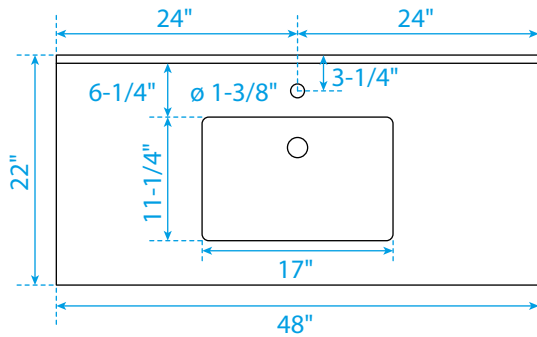

WYNDHAM COLLECTION

TOP VIEW OF VANITY CABINET

*Note: All measurements are $\pm 1/4$ ".

WC-7171-48-SGL

WYNDHAM COLLECTION

Side splash is reversible.
Note: All Measurements are $\pm 1/4''$.

WC-VCA-48-SGL-TOP