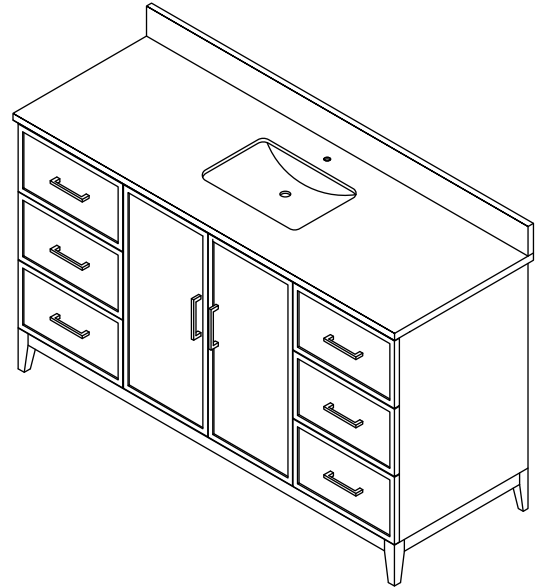

WYNDHAM COLLECTION

TOP VIEW OF VANITY CABINET

*Note: All measurements are $\pm 1/4$ ".

WC-7171-48-SGL

WYNDHAM COLLECTION

Side splash is reversible.
Note: All Measurements are $\pm 1/4''$.

WC-VCA-48-SGL-TOP