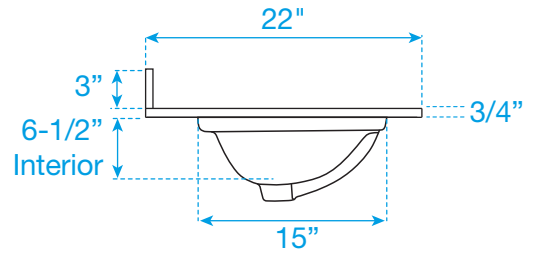

WYNDHAM COLLECTION

TOP VIEW OF VANITY CABINET

*Note: All measurements are $\pm 1/4$ ".

WC-7171-48-SGL

WYNDHAM COLLECTION

Side splash is reversible.
Note: All Measurements are $\pm 1/4''$.

WC-VCA-48-SGL-TOP