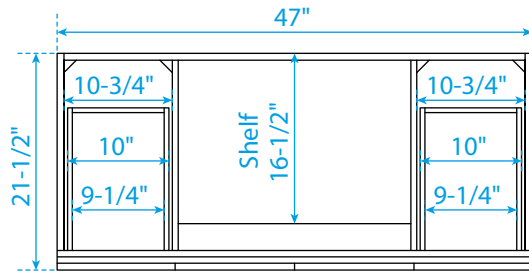

WYNDHAM COLLECTION

TOP VIEW OF VANITY CABINET

*Note: All measurements are $\pm 1/4$ ".

WC-7171-48-SGL

WYNDHAM COLLECTION

Side splash is reversible.
Note: All Measurements are $\pm 1/4''$.

WC-VCA-48-SGL-TOP