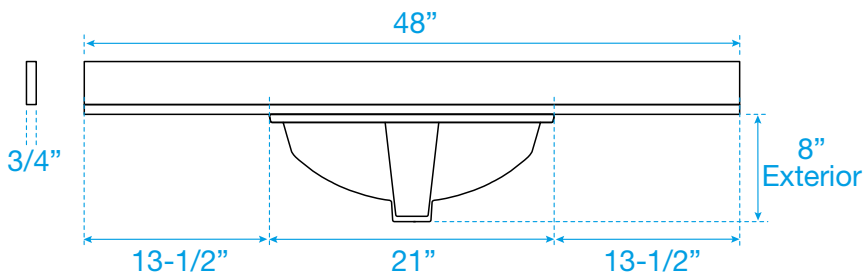

WYNDHAM COLLECTION

TOP VIEW OF VANITY CABINET

*Note: All measurements are $\pm 1/4$ ".

WC-7171-48-SGL
Quartz

WYNDHAM COLLECTION

Note: Side splash is reversible. All measurements are $\pm 1/4\text{'}$.

WC-QC3-48-SGL-TOP