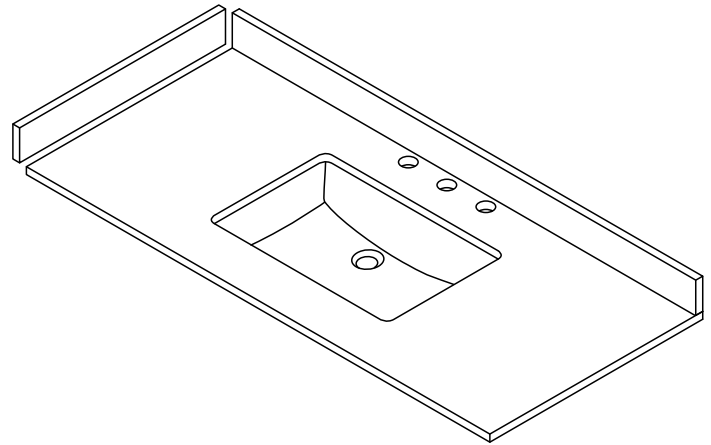

WYNDHAM COLLECTION

TOP VIEW OF VANITY CABINET

*Note: All measurements are $\pm 1/4$ ".

WC-7171-48-SGL
Quartz

WYNDHAM COLLECTION

Note: Side splash is reversible. All measurements are $\pm 1/4\text{'}$.

WC-QC3-48-SGL-TOP