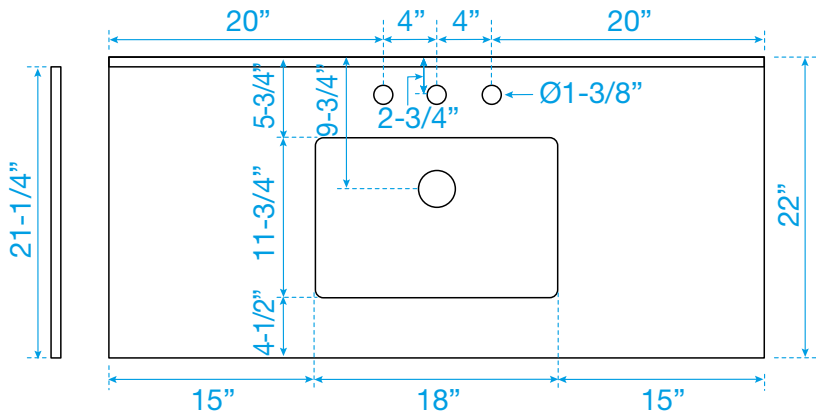

WYNDHAM COLLECTION

TOP VIEW OF VANITY CABINET

*Note: All measurements are $\pm 1/4$ ".

WC-7171-48-SGL
Quartz

WYNDHAM COLLECTION

Note: Side splash is reversible. All measurements are $\pm 1/4\text{'}$.

WC-QC3-48-SGL-TOP