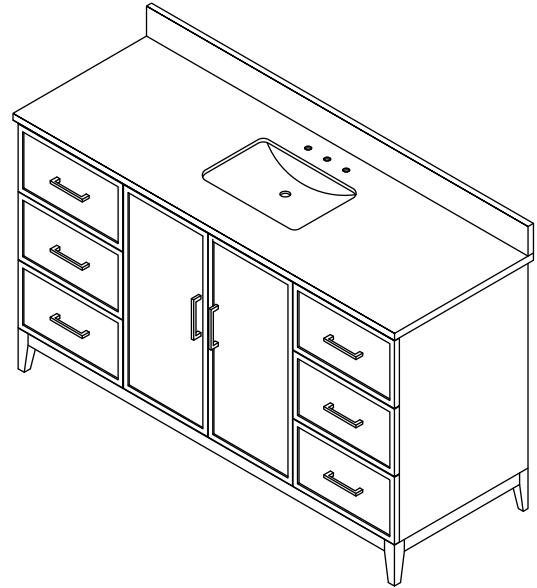

WYNDHAM COLLECTION

TOP VIEW OF VANITY CABINET

*Note: All measurements are $\pm 1/4$ ".

WC-7171-48-SGL
Quartz

WYNDHAM COLLECTION

Note: Side splash is reversible. All measurements are $\pm 1/4\text{'}$.

WC-QC3-48-SGL-TOP