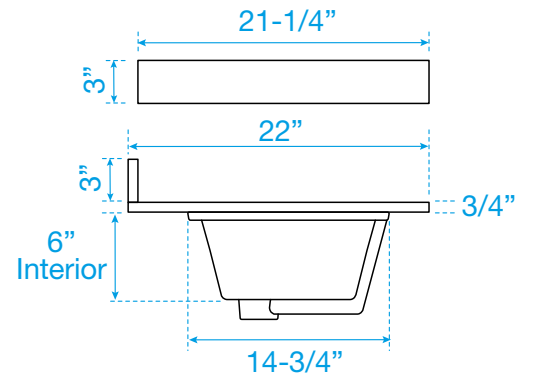

WYNDHAM COLLECTION

TOP VIEW OF VANITY CABINET

*Note: All measurements are $\pm 1/4$ ".

WC-7171-48-SGL
Quartz

WYNDHAM COLLECTION

Note: Side splash is reversible. All measurements are $\pm 1/4\text{'}$.

WC-QC3-48-SGL-TOP