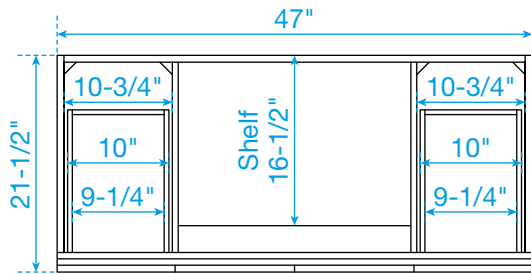

WYNDHAM COLLECTION

TOP VIEW OF VANITY CABINET

*Note: All measurements are $\pm 1/4$ ".

WC-7171-48-SGL
Quartz

WYNDHAM COLLECTION

Note: Side splash is reversible. All measurements are $\pm 1/4\text{'}$.

WC-QC3-48-SGL-TOP