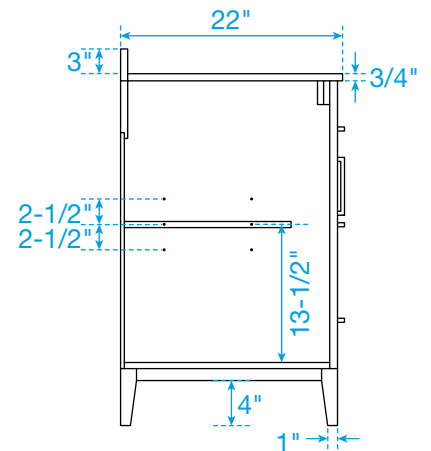

WYNDHAM COLLECTION

TOP VIEW OF VANITY CABINET

*Note: All measurements are $\pm 1/4$ ".

WC-7171-48-SGL
Quartz

WYNDHAM COLLECTION

Note: Side splash is reversible. All measurements are $\pm 1/4\text{'}$.

WC-QC3-48-SGL-TOP