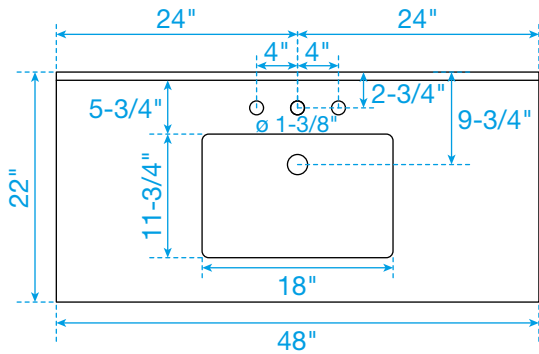

WYNDHAM COLLECTION

TOP VIEW OF VANITY CABINET

*Note: All measurements are $\pm 1/4$ ".

WC-7171-48-SGL
Quartz

WYNDHAM COLLECTION

Note: Side splash is reversible. All measurements are $\pm 1/4\text{'}$.

WC-QC3-48-SGL-TOP