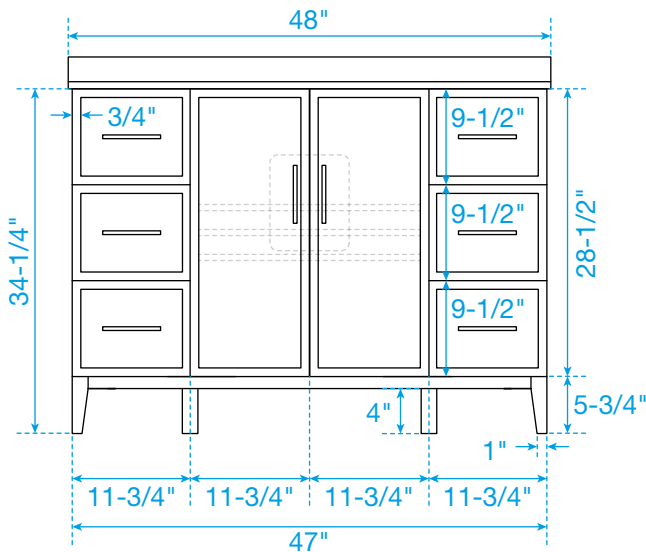

WYNDHAM COLLECTION

TOP VIEW OF VANITY CABINET

*Note: All measurements are $\pm 1/4$ ".

WC-7171-48-SGL
Quartz

WYNDHAM COLLECTION

Note: Side splash is reversible. All measurements are $\pm 1/4\text{'}$.

WC-QC3-48-SGL-TOP