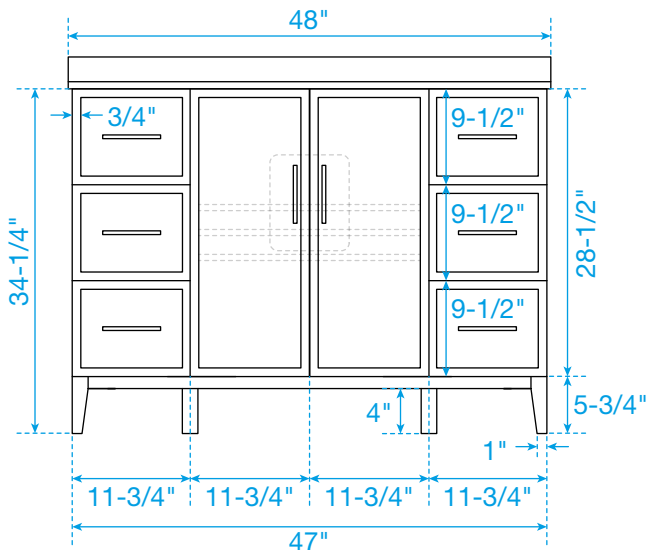

WYNDHAM COLLECTION

TOP VIEW OF VANITY CABINET

*Note: All measurements are $\pm 1/4$ ".

WC-7171-48-SGL
Quartz

WYNDHAM COLLECTION

Note: Side splash is reversible. All measurements are $\pm 1/4$ ".

WC-QCI-48-SGL-TOP