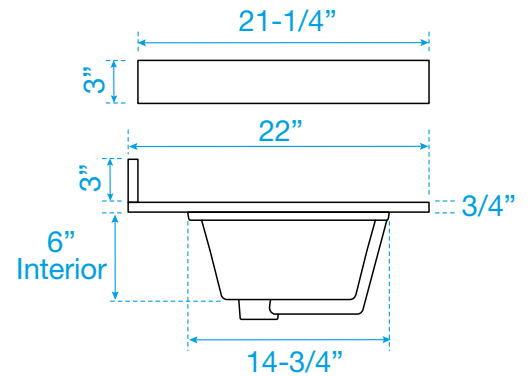

WYNDHAM COLLECTION

TOP VIEW OF VANITY CABINET

*Note: All measurements are $\pm 1/4$ ".

WC-7171-48-SGL
Quartz

WYNDHAM COLLECTION

Note: Side splash is reversible. All measurements are $\pm 1/4$ ".

WC-QCI-48-SGL-TOP