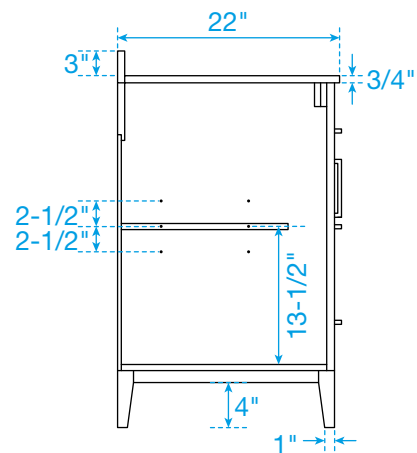

WYNDHAM COLLECTION

TOP VIEW OF VANITY CABINET

*Note: All measurements are $\pm 1/4$ ".

WC-7171-48-SGL
Quartz

WYNDHAM COLLECTION

Note: Side splash is reversible. All measurements are $\pm 1/4$ ".

WC-QCI-48-SGL-TOP