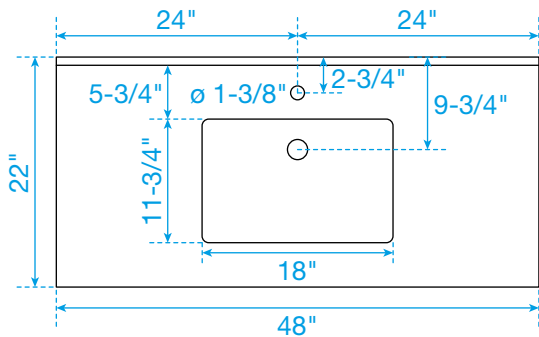

WYNDHAM COLLECTION

TOP VIEW OF VANITY CABINET

*Note: All measurements are $\pm 1/4$ ".

WC-7171-48-SGL
Quartz

WYNDHAM COLLECTION

Note: Side splash is reversible. All measurements are $\pm 1/4$ ".

WC-QCI-48-SGL-TOP