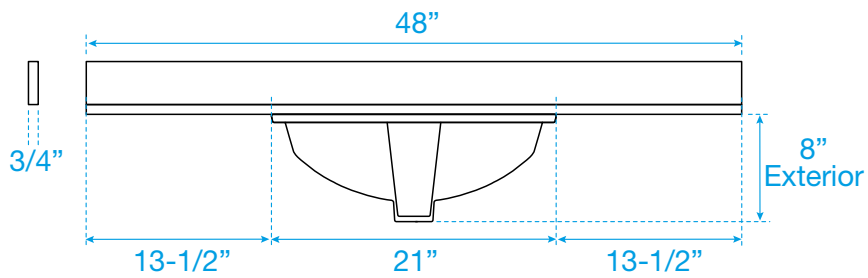

WYNDHAM COLLECTION

TOP VIEW OF VANITY CABINET

*Note: All measurements are $\pm 1/4$ ".

WC-7171-48-SGL
Quartz

WYNDHAM COLLECTION

Note: Side splash is reversible. All measurements are $\pm 1/4$ ".

WC-QCI-48-SGL-TOP