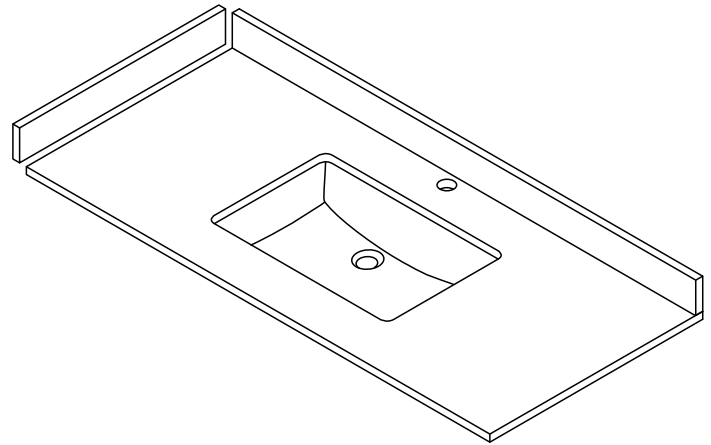

WYNDHAM COLLECTION

TOP VIEW OF VANITY CABINET

*Note: All measurements are $\pm 1/4$ ".

WC-7171-48-SGL
Quartz

WYNDHAM COLLECTION

Note: Side splash is reversible. All measurements are $\pm 1/4$ ".

WC-QCI-48-SGL-TOP