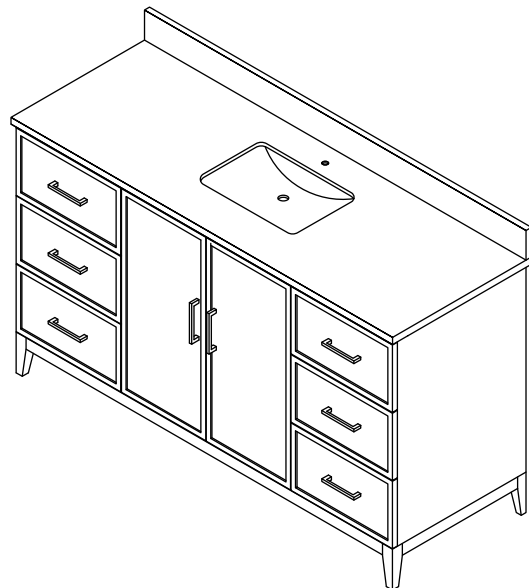

WYNDHAM COLLECTION

TOP VIEW OF VANITY CABINET

*Note: All measurements are $\pm 1/4$ ".

WC-7171-48-SGL
Quartz

WYNDHAM COLLECTION

Note: Side splash is reversible. All measurements are $\pm 1/4$ ".

WC-QCI-48-SGL-TOP