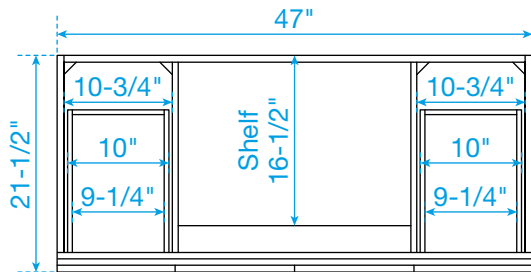

WYNDHAM COLLECTION

TOP VIEW OF VANITY CABINET

*Note: All measurements are $\pm 1/4$ ".

WC-7171-48-SGL
Quartz

WYNDHAM COLLECTION

Note: Side splash is reversible. All measurements are $\pm 1/4$ ".

WC-QCI-48-SGL-TOP