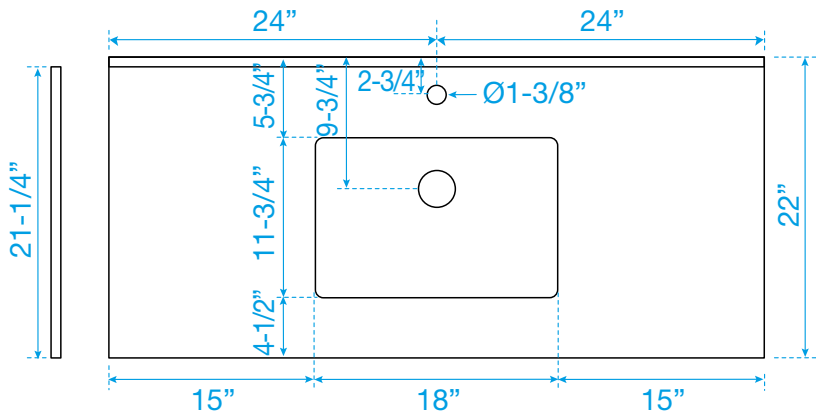

WYNDHAM COLLECTION

TOP VIEW OF VANITY CABINET

*Note: All measurements are $\pm 1/4$ ".

WC-7171-48-SGL
Quartz

WYNDHAM COLLECTION

Note: Side splash is reversible. All measurements are $\pm 1/4$ ".

WC-QCI-48-SGL-TOP