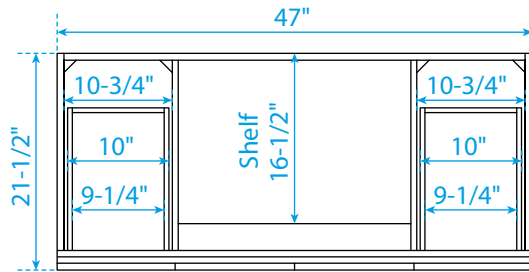

WYNDHAM COLLECTION

TOP VIEW OF VANITY CABINET

*Note: Due to high probability of breakage, the backsplash comes in two pieces, cut from the same piece. All measurements are $\pm 1/4"$.

WC-7171-48-SGL