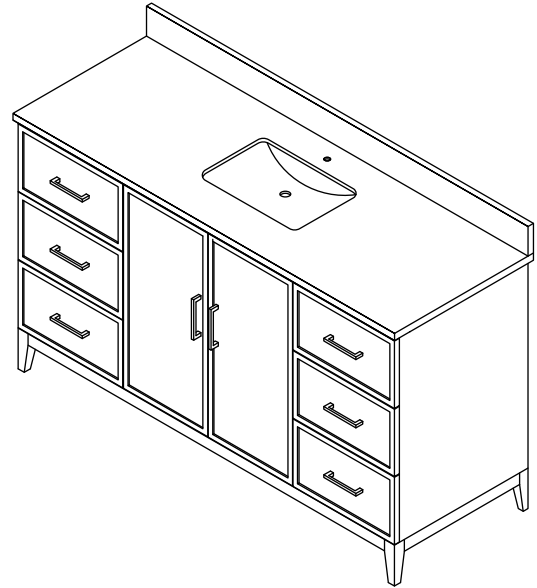

WYNDHAM COLLECTION

TOP VIEW OF VANITY CABINET

*Note: Due to high probability of breakage, the backsplash comes in two pieces, cut from the same piece. All measurements are $\pm 1/4"$.

WC-7171-48-SGL