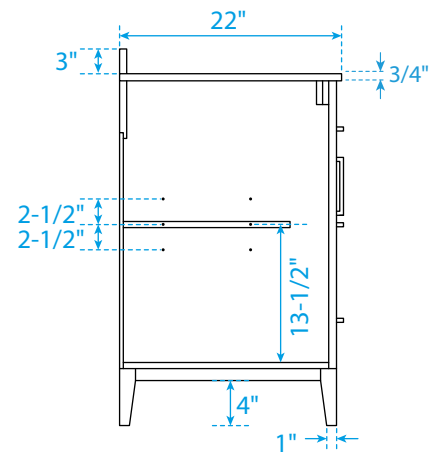

WYNDHAM COLLECTION

TOP VIEW OF VANITY CABINET

*Note: Due to high probability of breakage, the backsplash comes in two pieces, cut from the same piece. All measurements are $\pm 1/4"$.

WC-7171-48-SGL