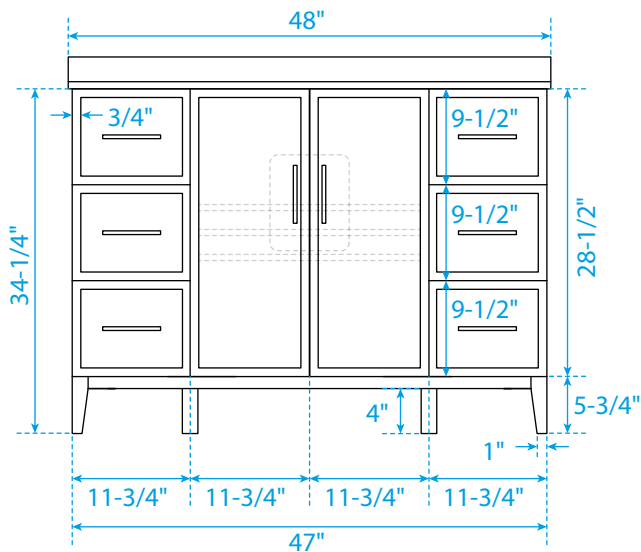

WYNDHAM COLLECTION

TOP VIEW OF VANITY CABINET

*Note: Due to high probability of breakage, the backsplash comes in two pieces, cut from the same piece. All measurements are $\pm 1/4"$.

WC-7171-48-SGL