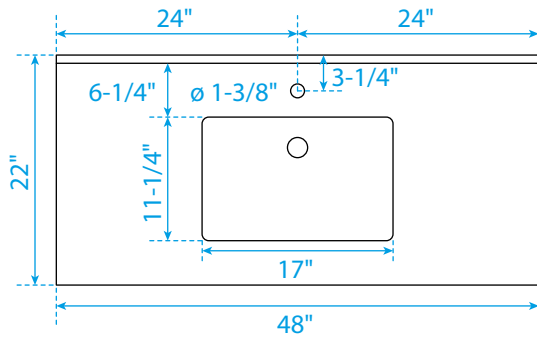

WYNDHAM COLLECTION

TOP VIEW OF VANITY CABINET

*Note: Due to high probability of breakage, the backsplash comes in two pieces, cut from the same piece. All measurements are $\pm 1/4"$.

WC-7171-48-SGL