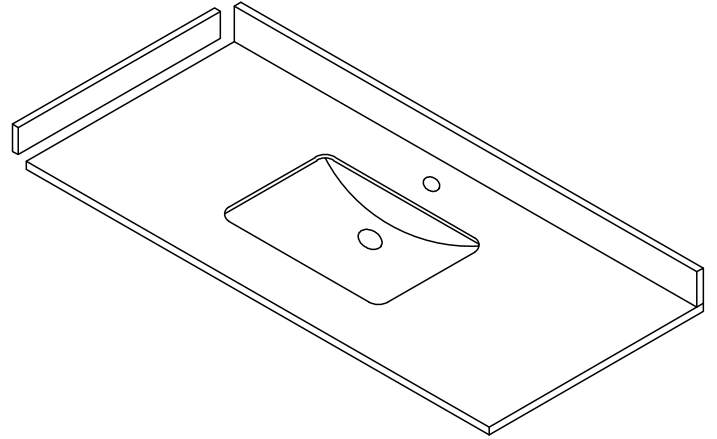

WYNDHAM COLLECTION

Side splash is reversible.
Note: All measurements are $\pm 1/4"$.

WC-VCA-42-SGL-TOP