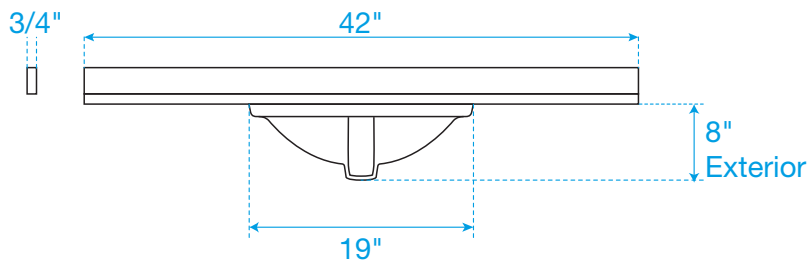

WYNDHAM COLLECTION

Side splash is reversible.
Note: All measurements are $\pm 1/4"$.

WC-VCA-42-SGL-TOP