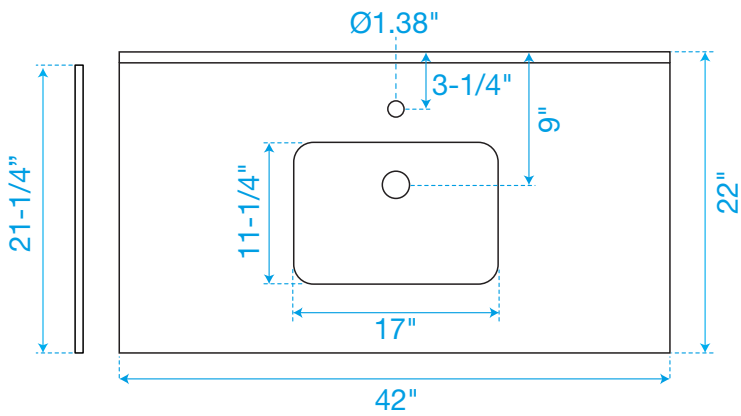

WYNDHAM COLLECTION

Side splash is reversible.
Note: All measurements are $\pm 1/4"$.

WC-VCA-42-SGL-TOP