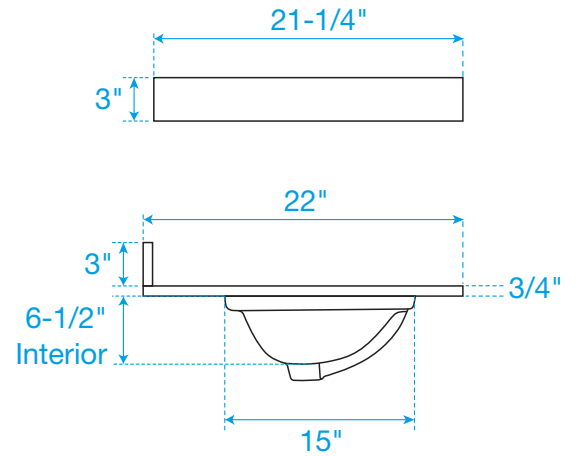

WYNDHAM COLLECTION

Side splash is reversible.
Note: All measurements are $\pm 1/4"$.

WC-VCA-42-SGL-TOP