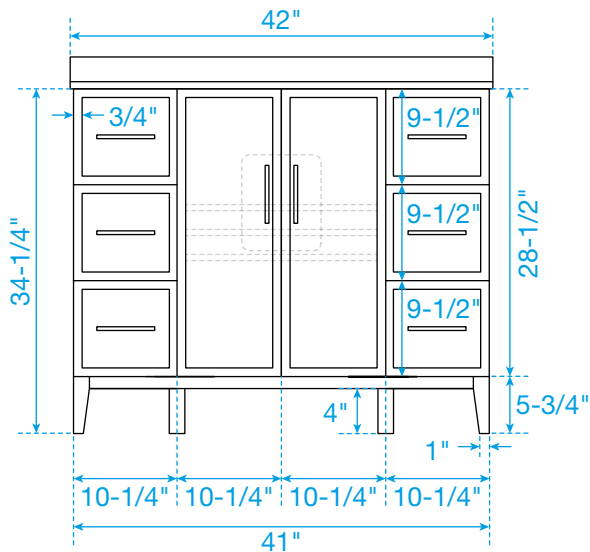

# WYNDHAM COLLECTION

TOP VIEW OF VANITY CABINET

\*Note: All measurements are  $\pm 1/4$ ".

WC-7171-42-SGL  
Quartz

# WYNDHAM COLLECTION

Note: Side splash is reversible. All measurements are  $\pm 1/4"$ .

WC-QC3-42-SGL-TOP