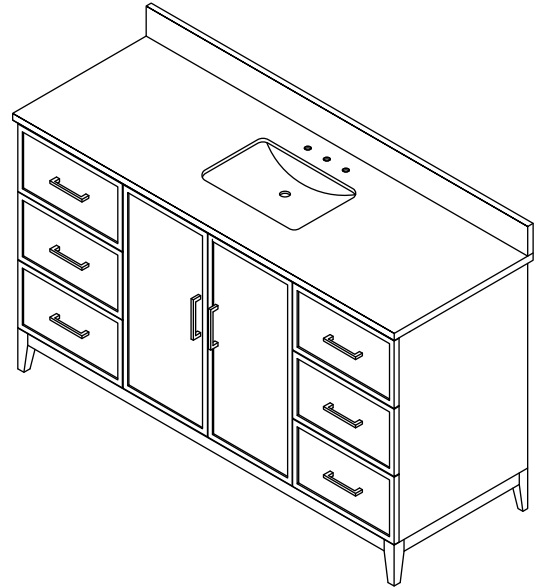

# WYNDHAM COLLECTION

TOP VIEW OF VANITY CABINET

\*Note: All measurements are  $\pm 1/4$ ".

WC-7171-42-SGL  
Quartz

# WYNDHAM COLLECTION

Note: Side splash is reversible. All measurements are  $\pm 1/4"$ .

WC-QC3-42-SGL-TOP