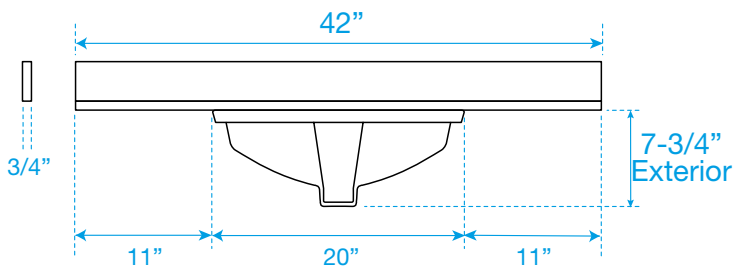

# WYNDHAM COLLECTION

TOP VIEW OF VANITY CABINET

\*Note: All measurements are  $\pm 1/4$ ".

WC-7171-42-SGL  
Quartz

# WYNDHAM COLLECTION

Note: Side splash is reversible. All measurements are  $\pm 1/4"$ .

WC-QC3-42-SGL-TOP