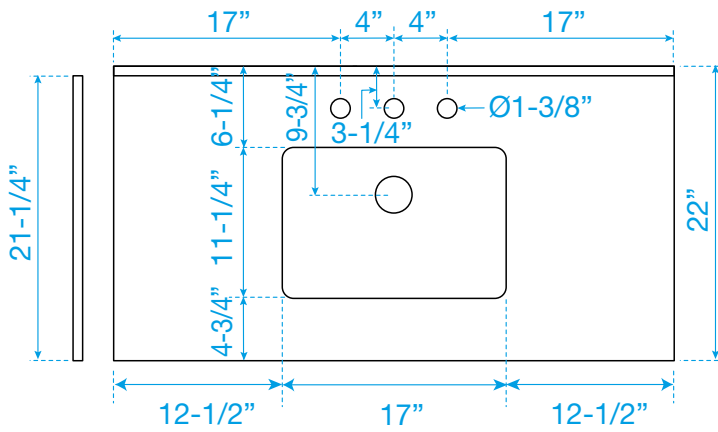

# WYNDHAM COLLECTION

TOP VIEW OF VANITY CABINET

\*Note: All measurements are  $\pm 1/4$ ".

WC-7171-42-SGL  
Quartz

# WYNDHAM COLLECTION

Note: Side splash is reversible. All measurements are  $\pm 1/4"$ .

WC-QC3-42-SGL-TOP