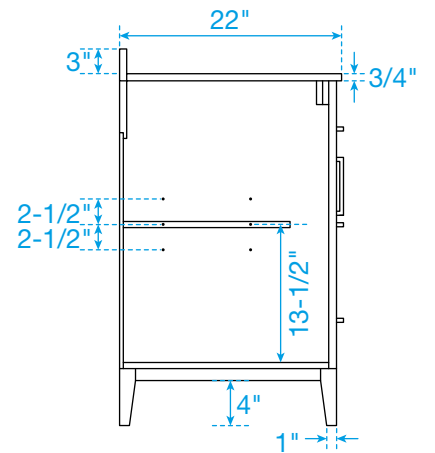

# WYNDHAM COLLECTION

TOP VIEW OF VANITY CABINET

\*Note: All measurements are  $\pm 1/4$ ".

WC-7171-42-SGL  
Quartz

# WYNDHAM COLLECTION

Note: Side splash is reversible. All measurements are  $\pm 1/4"$ .

WC-QC3-42-SGL-TOP