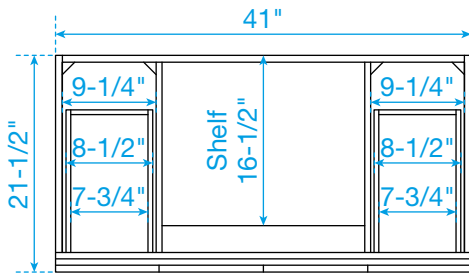

# WYNDHAM COLLECTION

TOP VIEW OF VANITY CABINET

\*Note: All measurements are  $\pm 1/4$ ".

WC-7171-42-SGL  
Quartz

# WYNDHAM COLLECTION

Note: Side splash is reversible. All measurements are  $\pm 1/4"$ .

WC-QC3-42-SGL-TOP