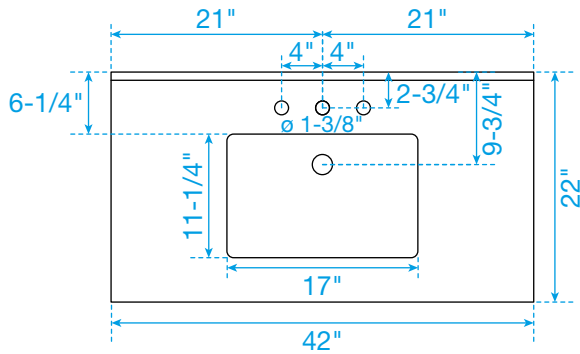

# WYNDHAM COLLECTION

TOP VIEW OF VANITY CABINET

\*Note: All measurements are  $\pm 1/4$ ".

WC-7171-42-SGL  
Quartz

# WYNDHAM COLLECTION

Note: Side splash is reversible. All measurements are  $\pm 1/4"$ .

WC-QC3-42-SGL-TOP