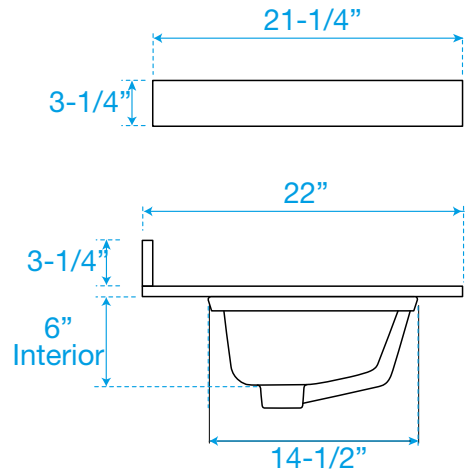

# WYNDHAM COLLECTION

TOP VIEW OF VANITY CABINET

\*Note: All measurements are  $\pm 1/4$ ".

WC-7171-42-SGL  
Quartz

# WYNDHAM COLLECTION

Note: Side splash is reversible. All measurements are  $\pm 1/4"$ .

WC-QC3-42-SGL-TOP