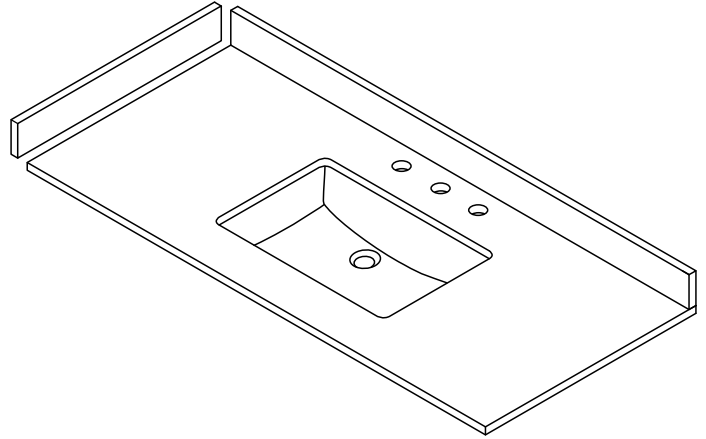

# WYNDHAM COLLECTION

TOP VIEW OF VANITY CABINET

\*Note: All measurements are  $\pm 1/4$ ".

WC-7171-42-SGL  
Quartz

# WYNDHAM COLLECTION

Note: Side splash is reversible. All measurements are  $\pm 1/4"$ .

WC-QC3-42-SGL-TOP