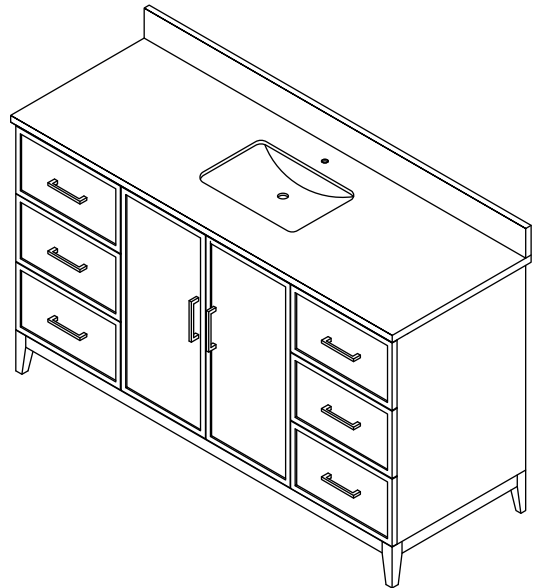

WYNDHAM COLLECTION

TOP VIEW OF VANITY CABINET

*Note: All measurements are $\pm 1/4"$.

WC-7171-42-SGL
Quartz

WYNDHAM COLLECTION

Note: Side splash is reversible. All measurements are $\pm 1/4$ ".

WC-QCI-42-SGL-TOP