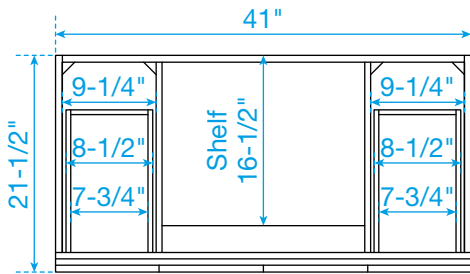

WYNDHAM COLLECTION

TOP VIEW OF VANITY CABINET

*Note: All measurements are $\pm 1/4"$.

WC-7171-42-SGL
Quartz

WYNDHAM COLLECTION

Note: Side splash is reversible. All measurements are $\pm 1/4$ ".

WC-QCI-42-SGL-TOP