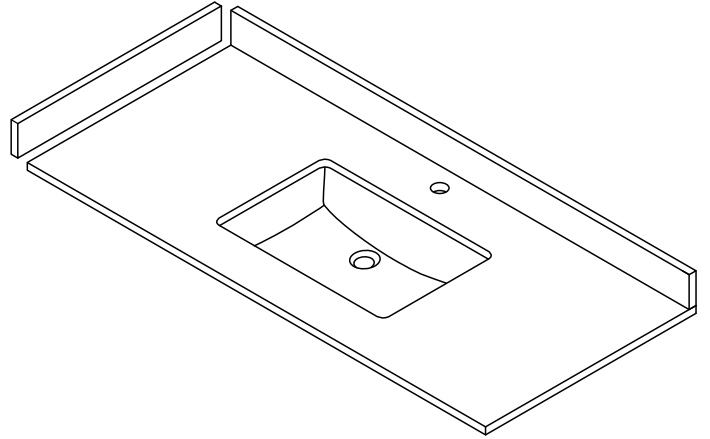

WYNDHAM COLLECTION

TOP VIEW OF VANITY CABINET

*Note: All measurements are $\pm 1/4"$.

WC-7171-42-SGL
Quartz

WYNDHAM COLLECTION

Note: Side splash is reversible. All measurements are $\pm 1/4$ ".

WC-QCI-42-SGL-TOP