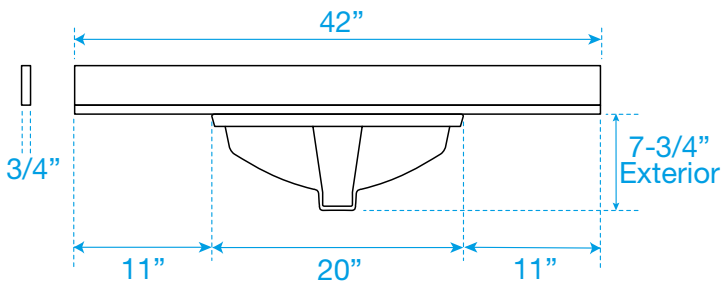

WYNDHAM COLLECTION

TOP VIEW OF VANITY CABINET

*Note: All measurements are $\pm 1/4"$.

WC-7171-42-SGL
Quartz

WYNDHAM COLLECTION

Note: Side splash is reversible. All measurements are $\pm 1/4$ ".

WC-QCI-42-SGL-TOP