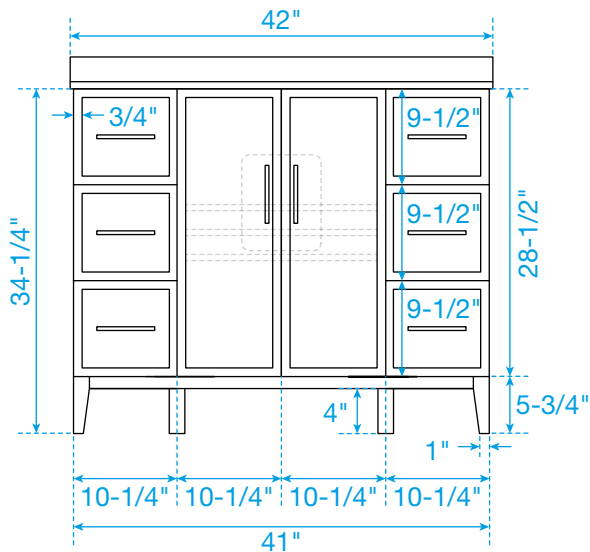

WYNDHAM COLLECTION

TOP VIEW OF VANITY CABINET

*Note: All measurements are $\pm 1/4"$.

WC-7171-42-SGL
Quartz

WYNDHAM COLLECTION

Note: Side splash is reversible. All measurements are $\pm 1/4$ ".

WC-QCI-42-SGL-TOP