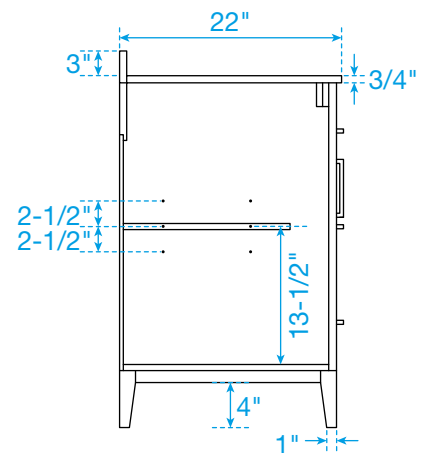

WYNDHAM COLLECTION

TOP VIEW OF VANITY CABINET

*Note: All measurements are $\pm 1/4"$.

WC-7171-42-SGL
Quartz

WYNDHAM COLLECTION

Note: Side splash is reversible. All measurements are $\pm 1/4$ ".

WC-QCI-42-SGL-TOP