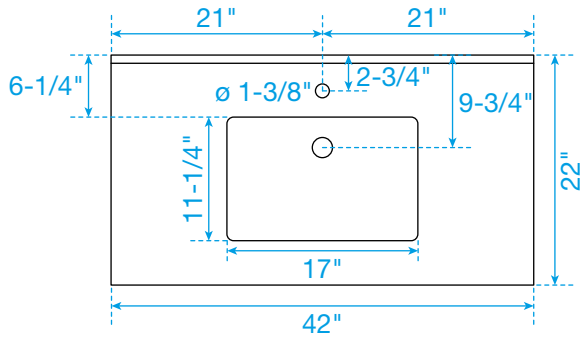

WYNDHAM COLLECTION

TOP VIEW OF VANITY CABINET

*Note: All measurements are $\pm 1/4"$.

WC-7171-42-SGL
Quartz

WYNDHAM COLLECTION

Note: Side splash is reversible. All measurements are $\pm 1/4$ ".

WC-QCI-42-SGL-TOP