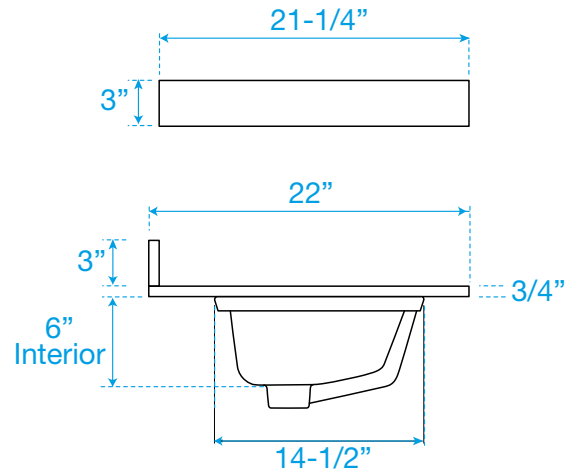

WYNDHAM COLLECTION

TOP VIEW OF VANITY CABINET

*Note: All measurements are $\pm 1/4"$.

WC-7171-42-SGL
Quartz

WYNDHAM COLLECTION

Note: Side splash is reversible. All measurements are $\pm 1/4$ ".

WC-QCI-42-SGL-TOP