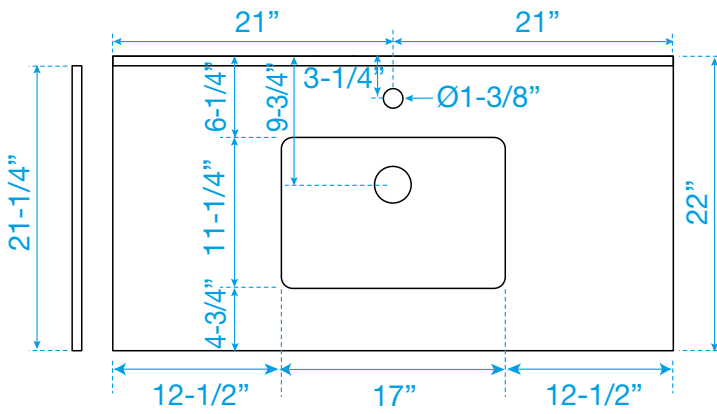

WYNDHAM COLLECTION

TOP VIEW OF VANITY CABINET

*Note: All measurements are $\pm 1/4"$.

WC-7171-42-SGL
Quartz

WYNDHAM COLLECTION

Note: Side splash is reversible. All measurements are $\pm 1/4$ ".

WC-QCI-42-SGL-TOP